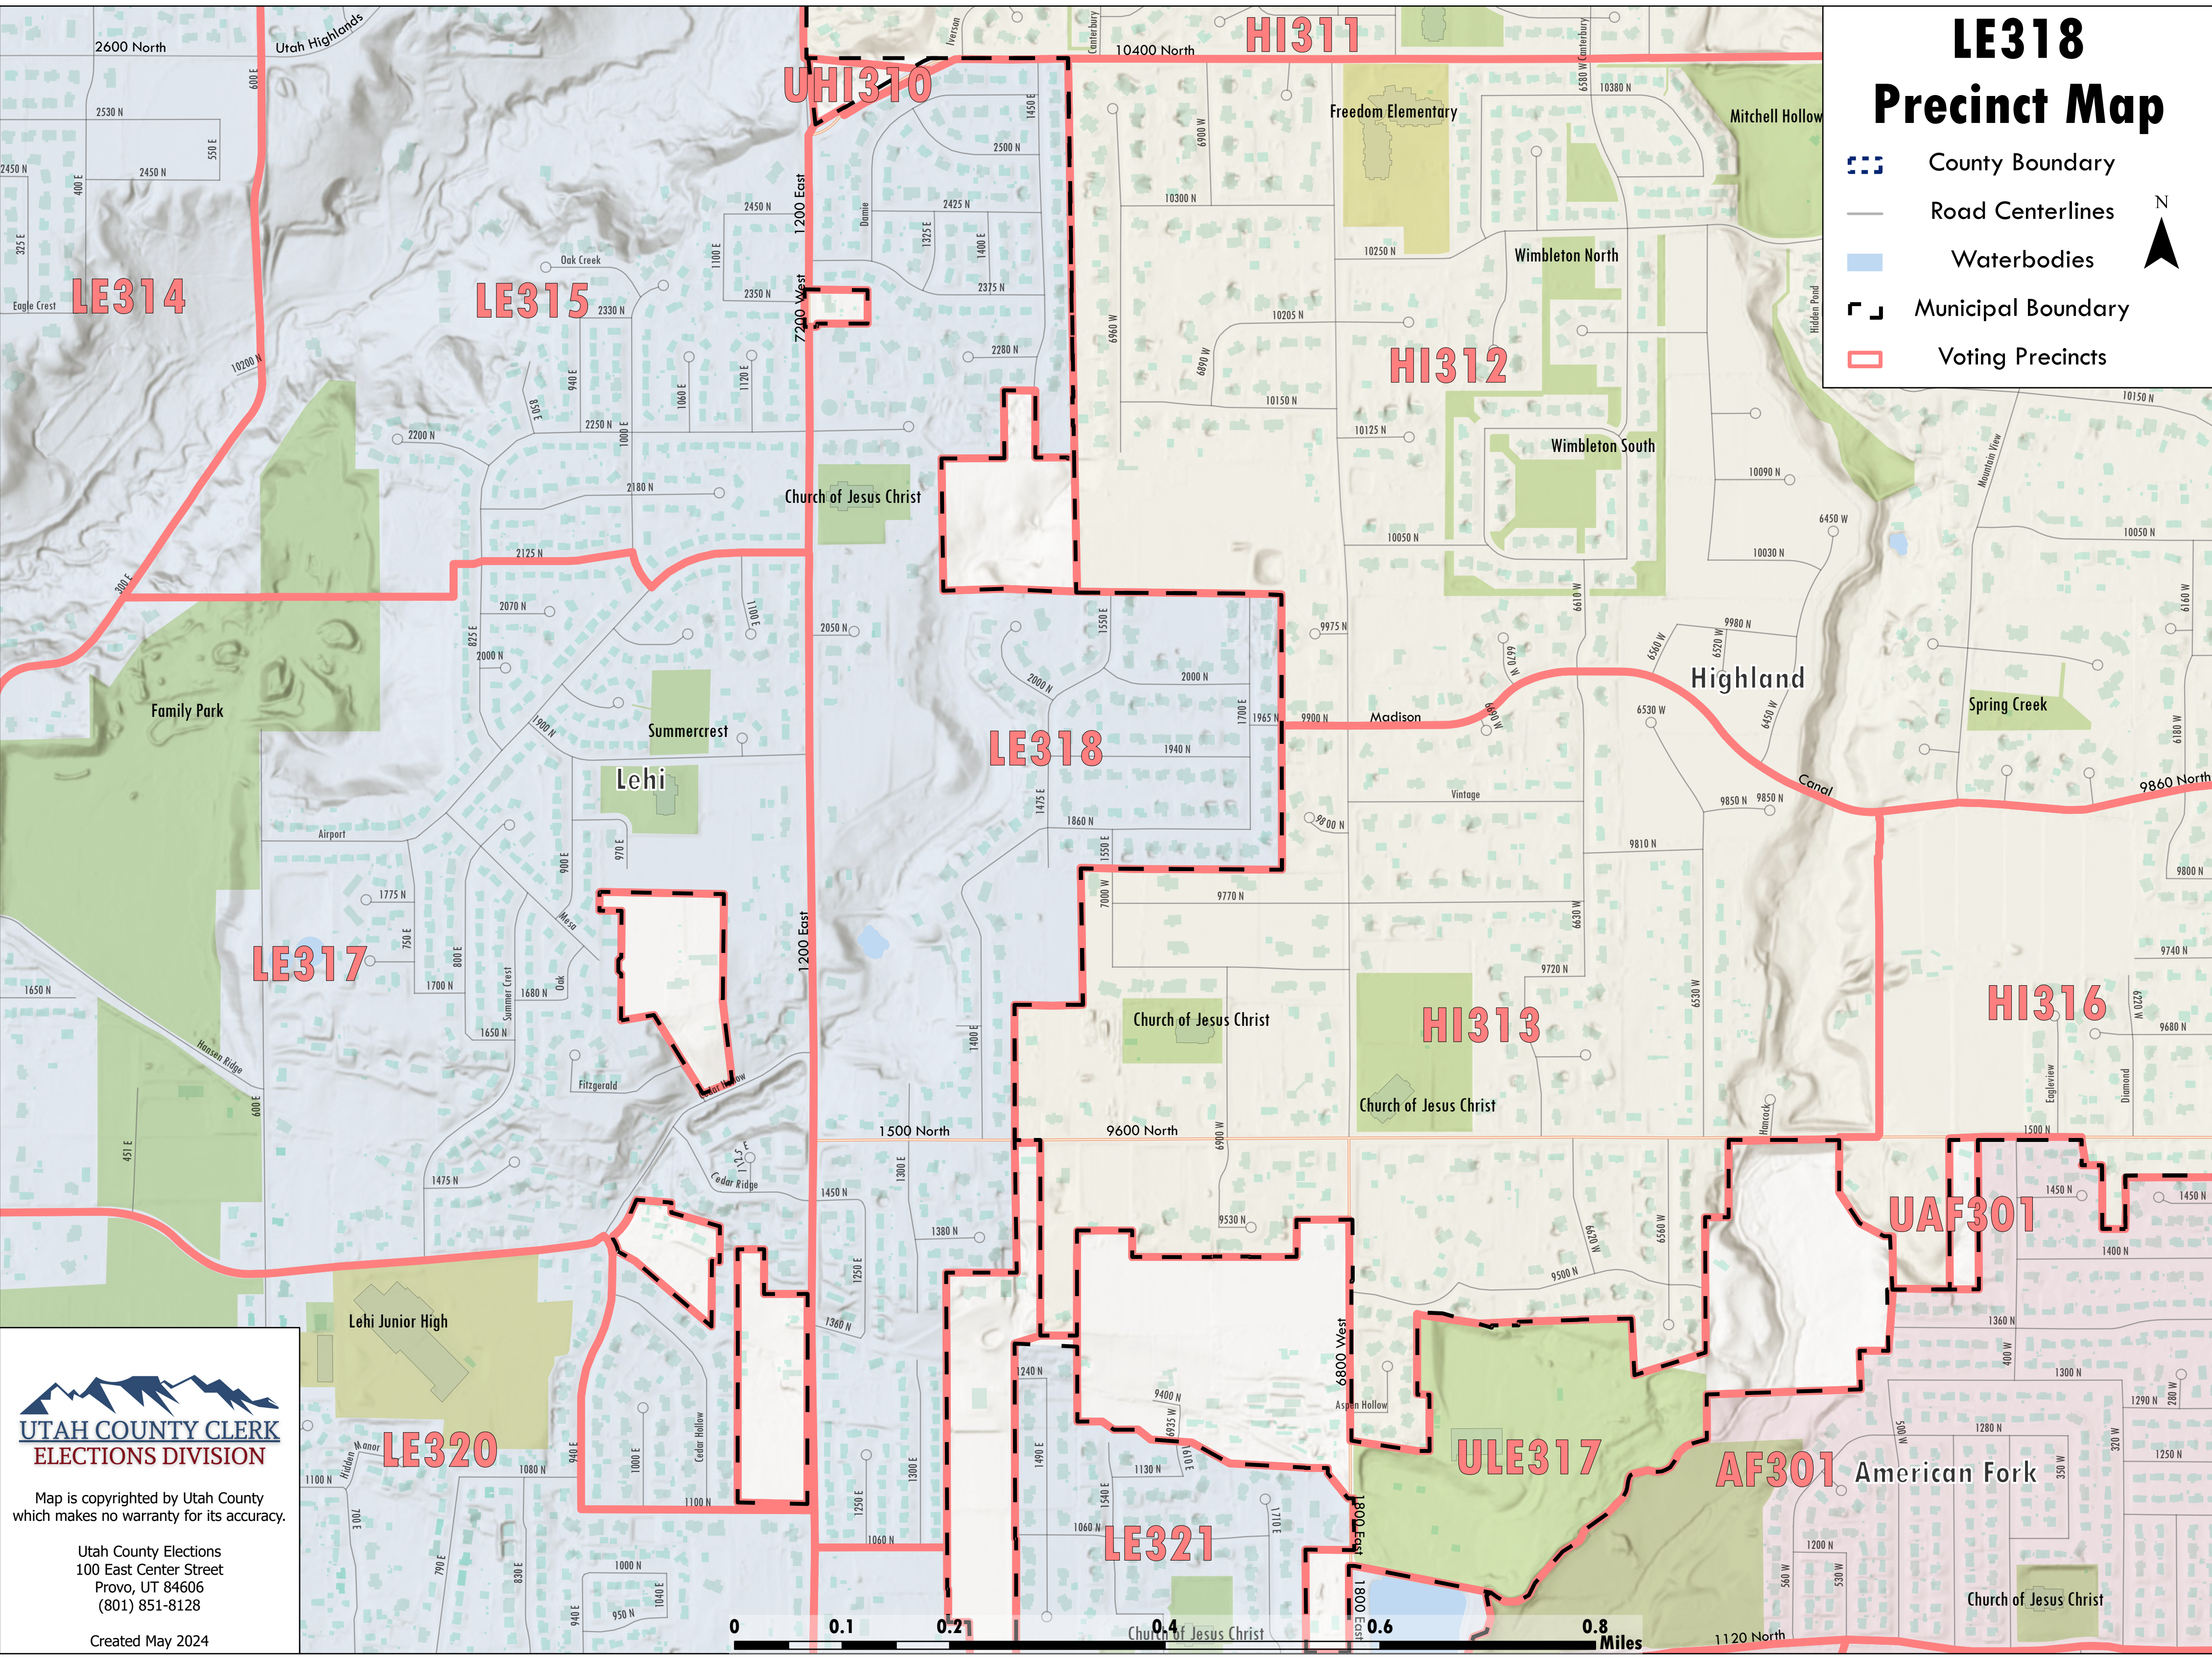

# LE318 Precinct Map

-  County Boundary
-  Road Centerlines
-  Waterbodies
-  Municipal Boundary
-  Voting Precincts

Map is copyrighted by Utah County which makes no warranty for its accuracy.

Utah County Elections  
100 East Center Street  
Provo, UT 84606  
(801) 851-8128

Created May 2024