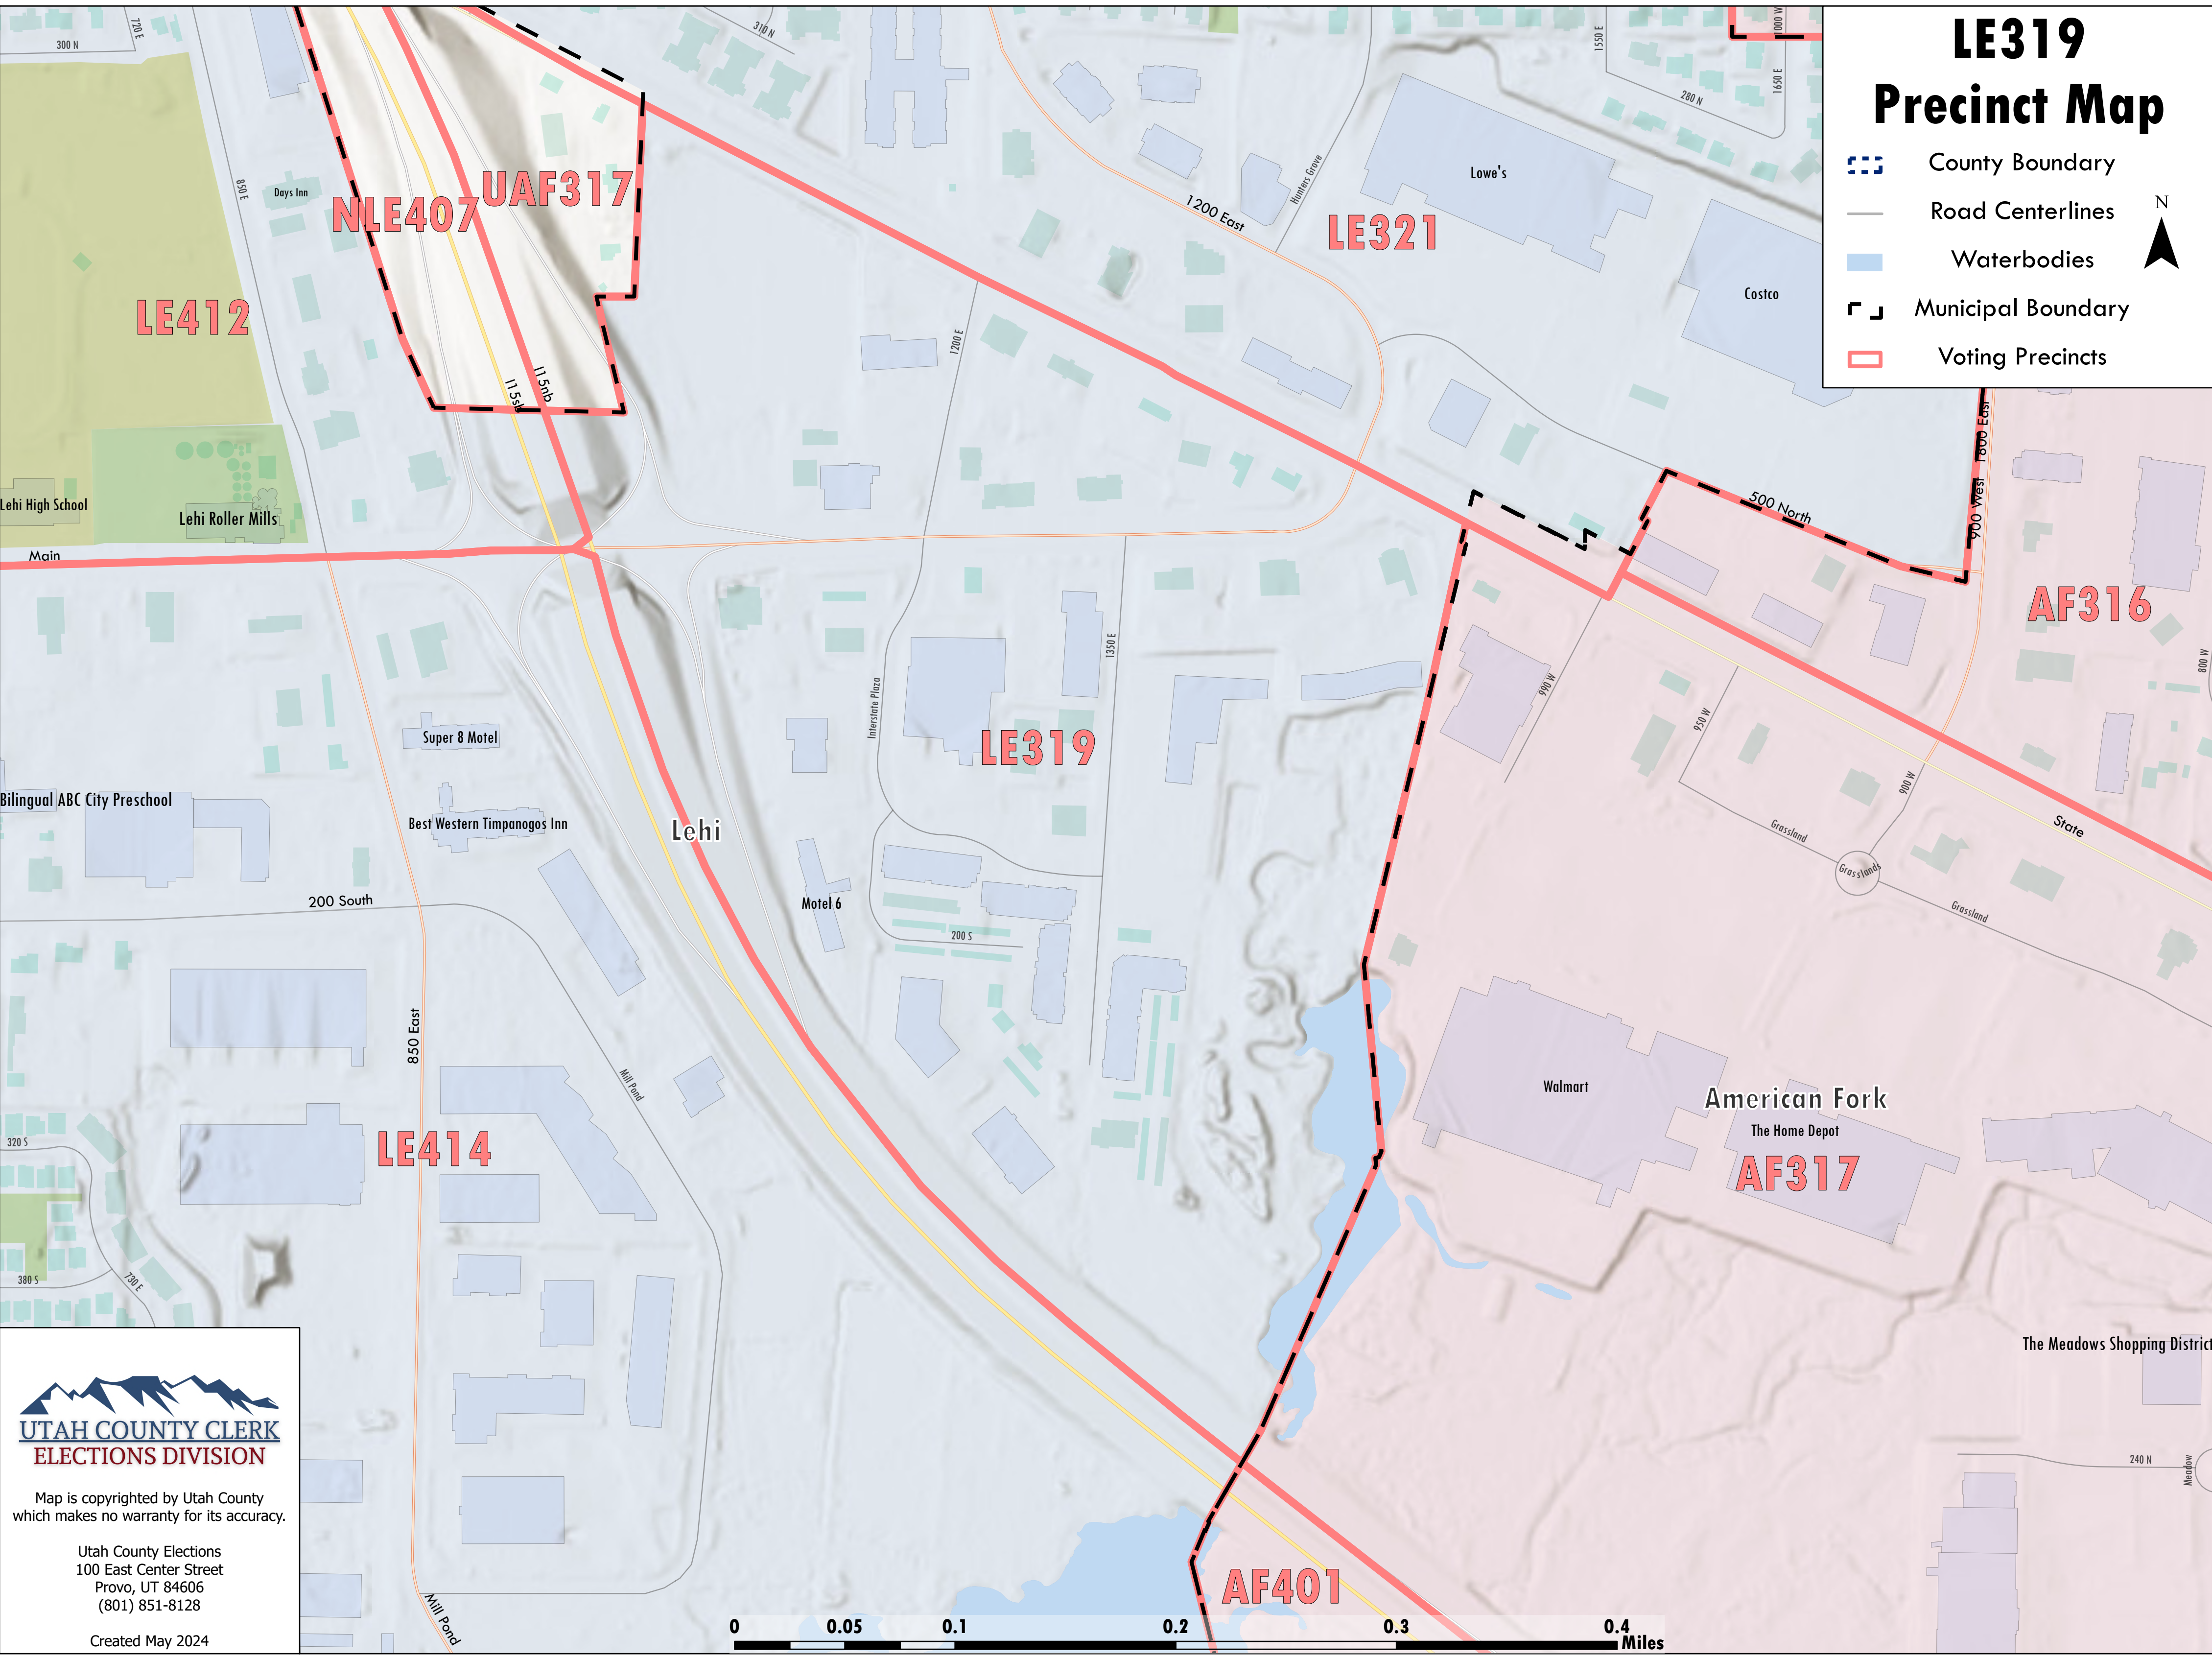

LE319 Precinct Map

-  County Boundary
-  Road Centerlines
-  Waterbodies
-  Municipal Boundary
-  Voting Precincts

**UTAH COUNTY CLERK
ELECTIONS DIVISION**

Map is copyrighted by Utah County
which makes no warranty for its accuracy.