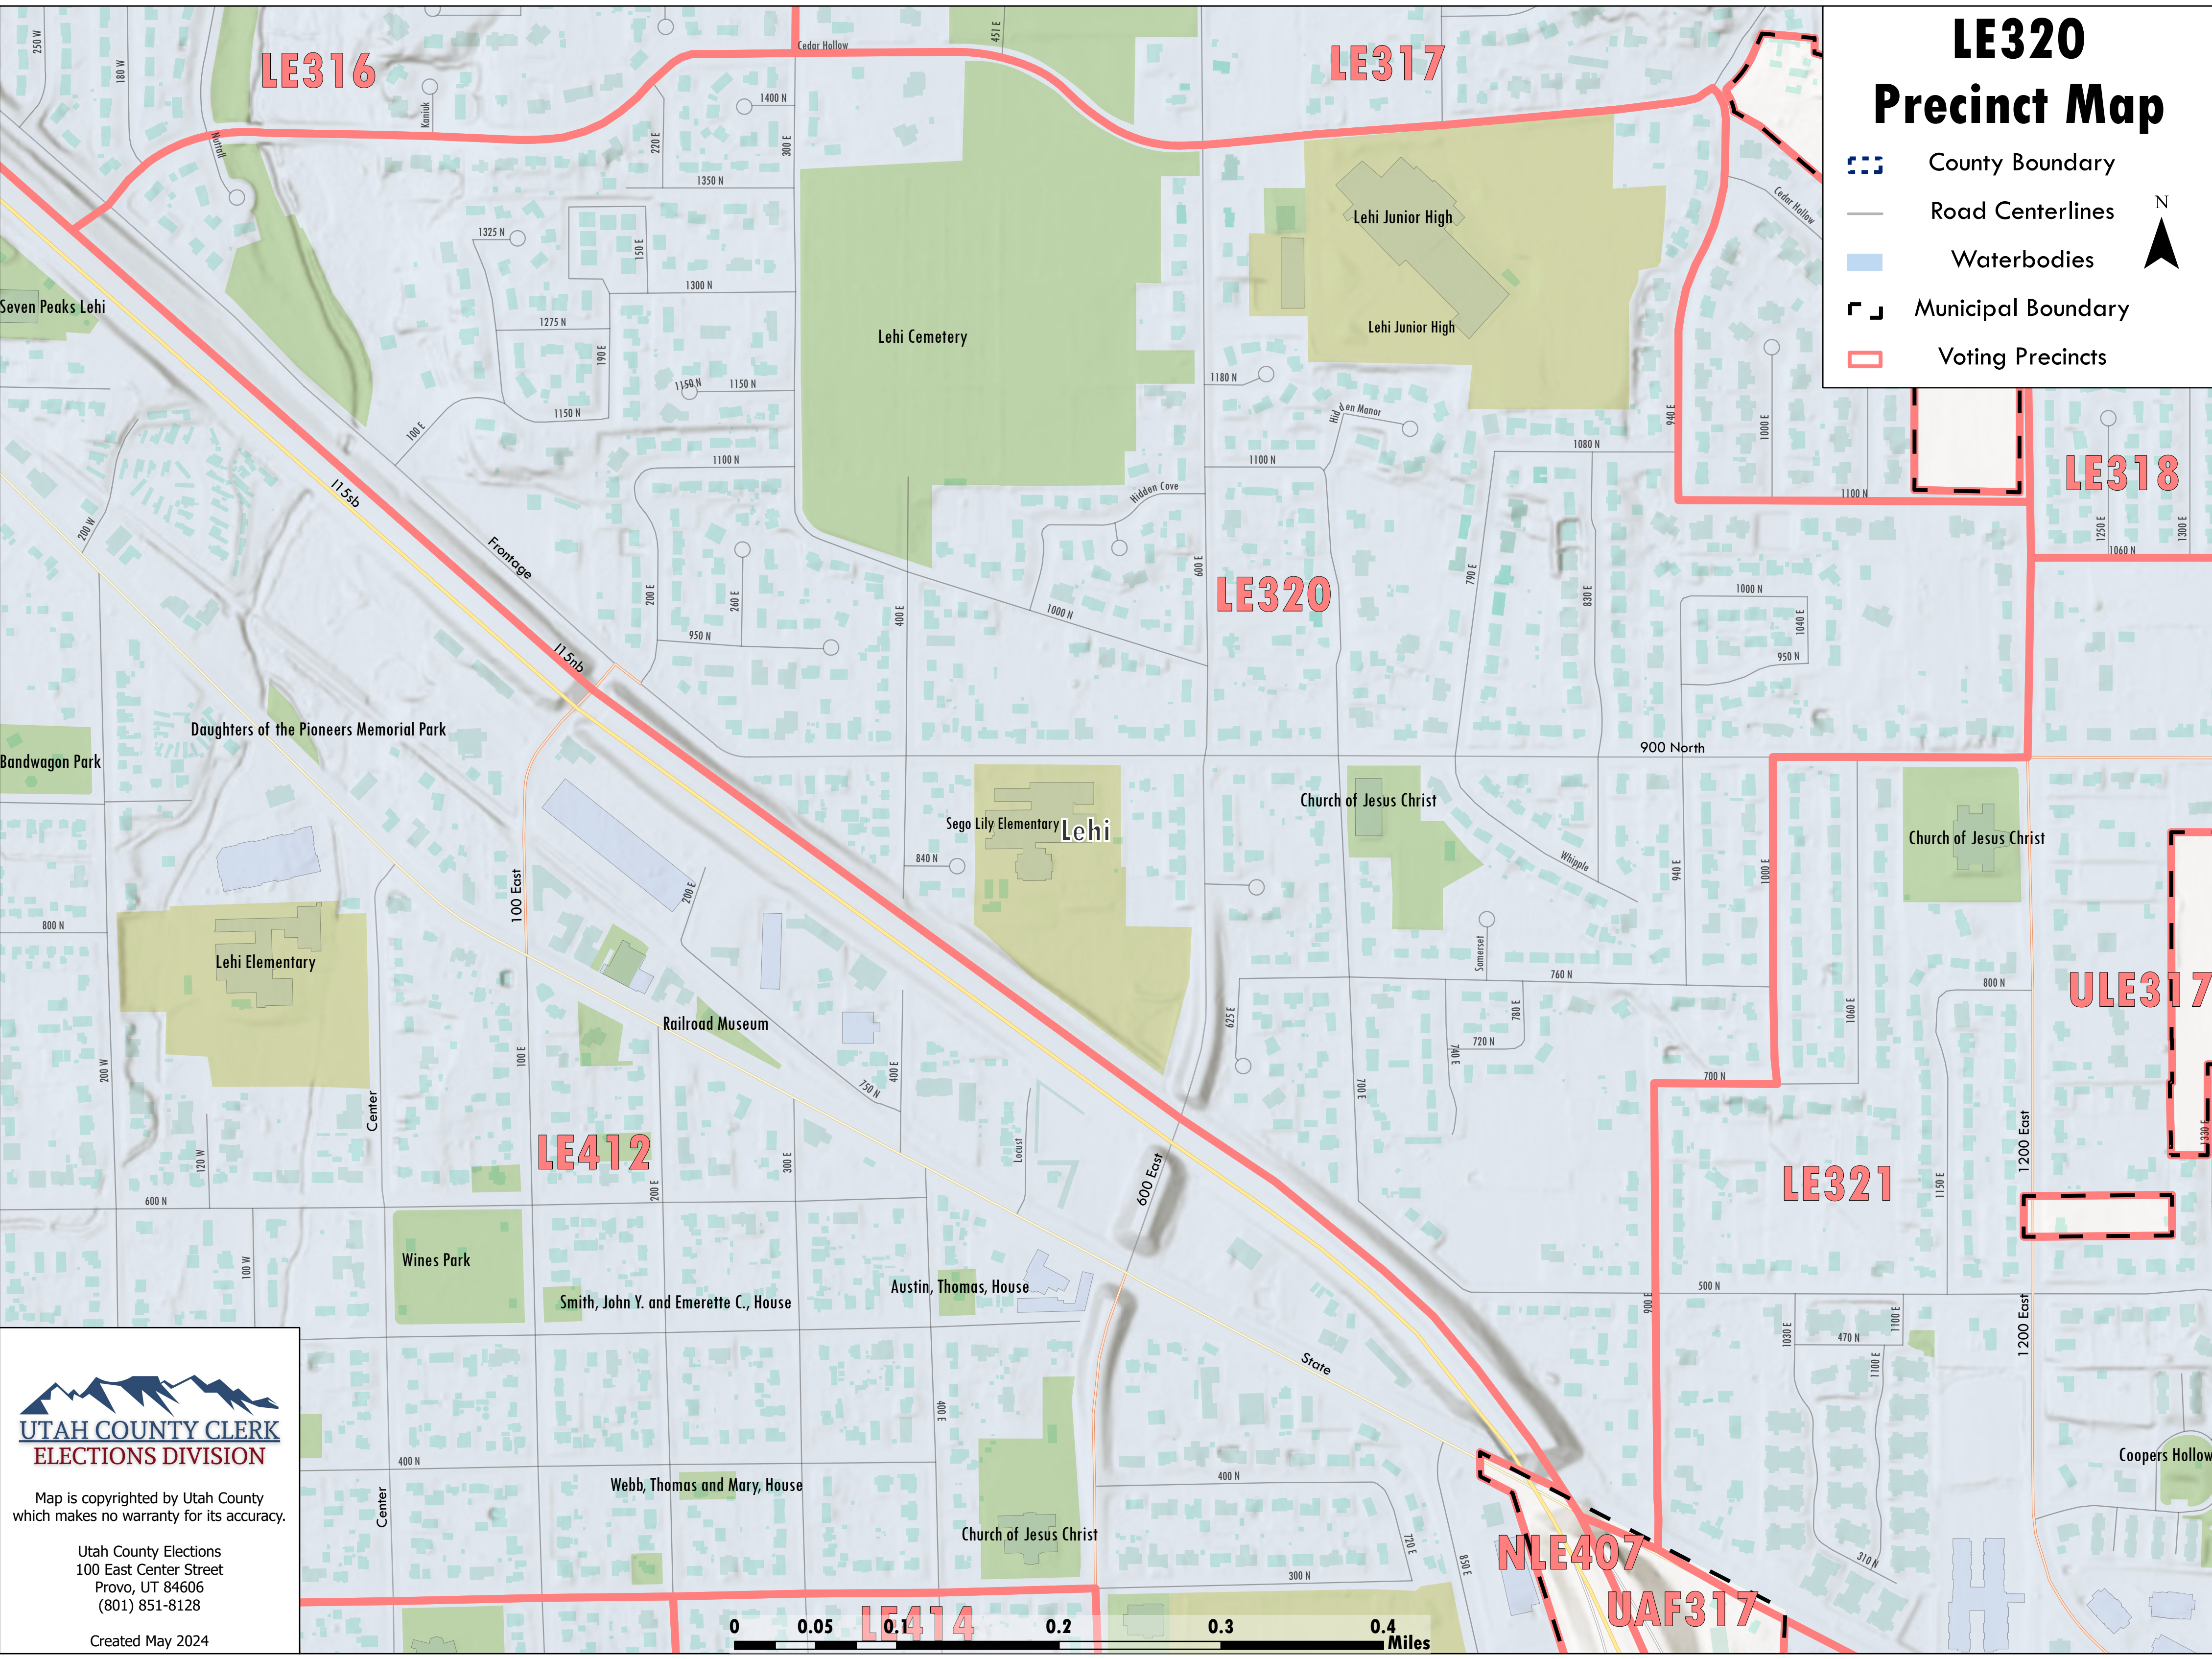

# LE320 Precinct Map

-  County Boundary
-  Road Centerlines
-  Waterbodies
-  Municipal Boundary
-  Voting Precincts

UTAH COUNTY CLERK  
ELECTIONS DIVISION

Map is copyrighted by Utah County  
which makes no warranty for its accuracy.