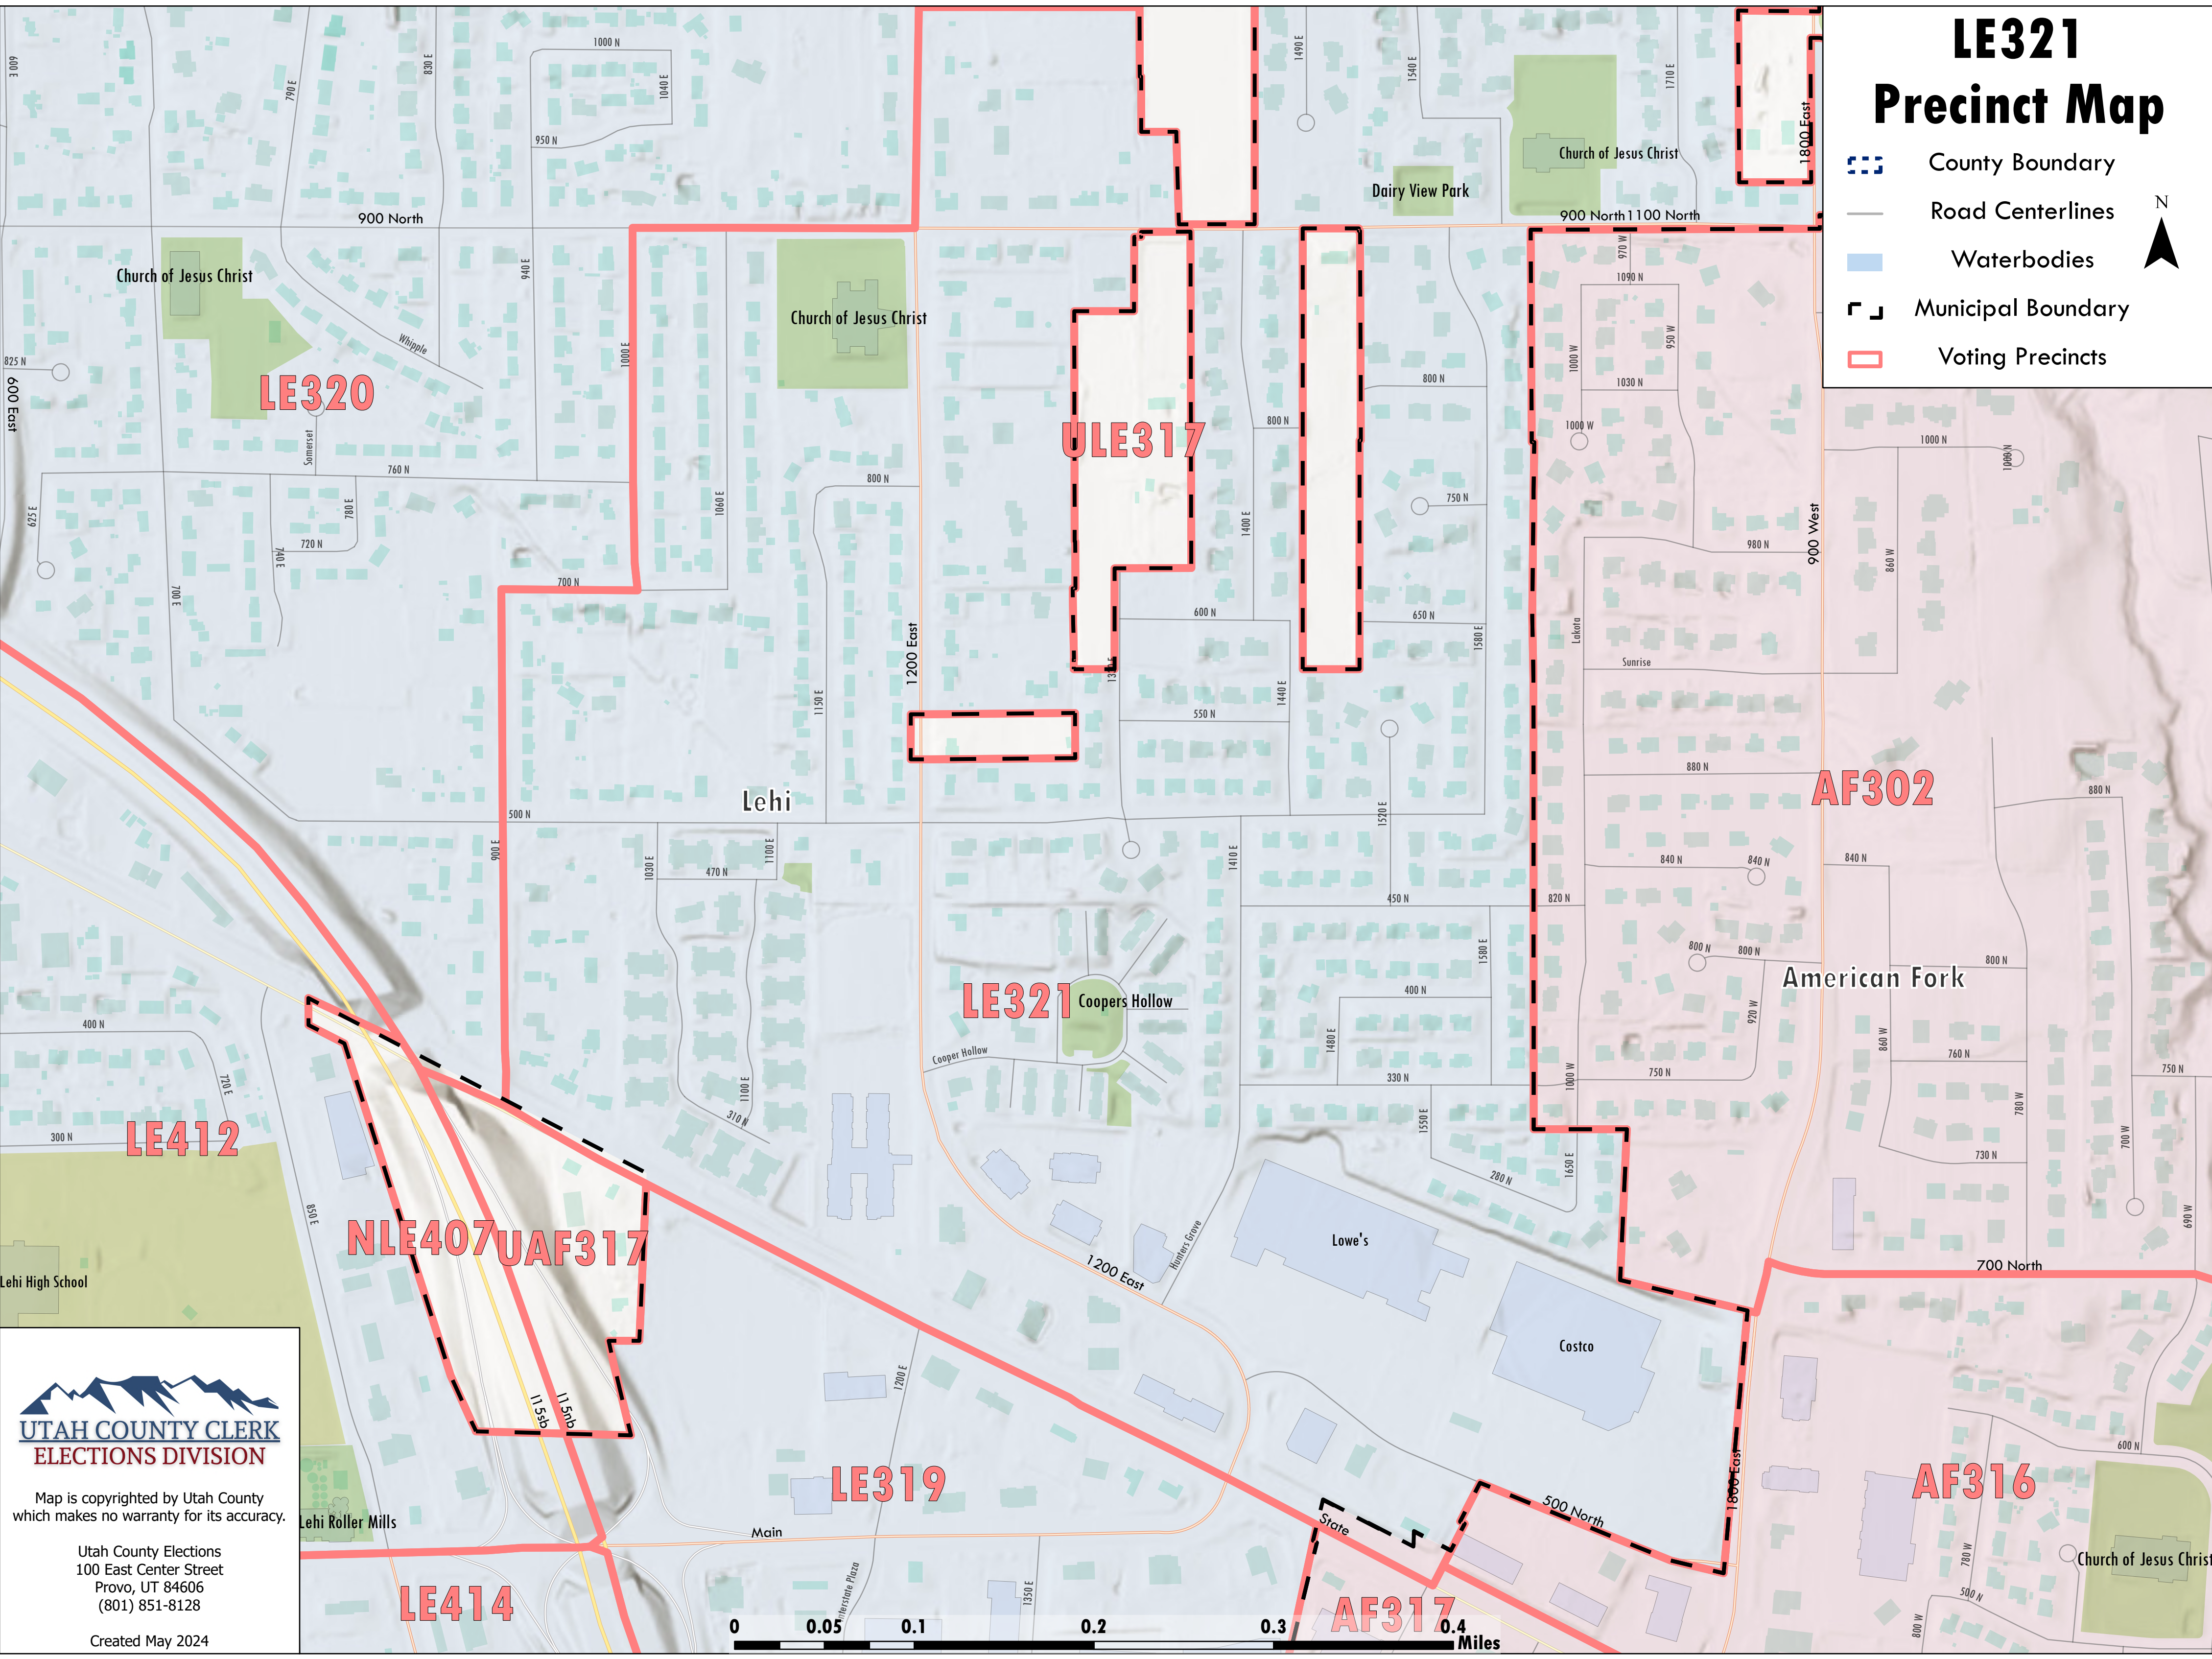

LE321 Precinct Map

-  County Boundary
-  Road Centerlines
-  Waterbodies
-  Municipal Boundary
-  Voting Precincts

**UTAH COUNTY CLERK
ELECTIONS DIVISION**

Map is copyrighted by Utah County
which makes no warranty for its accuracy.