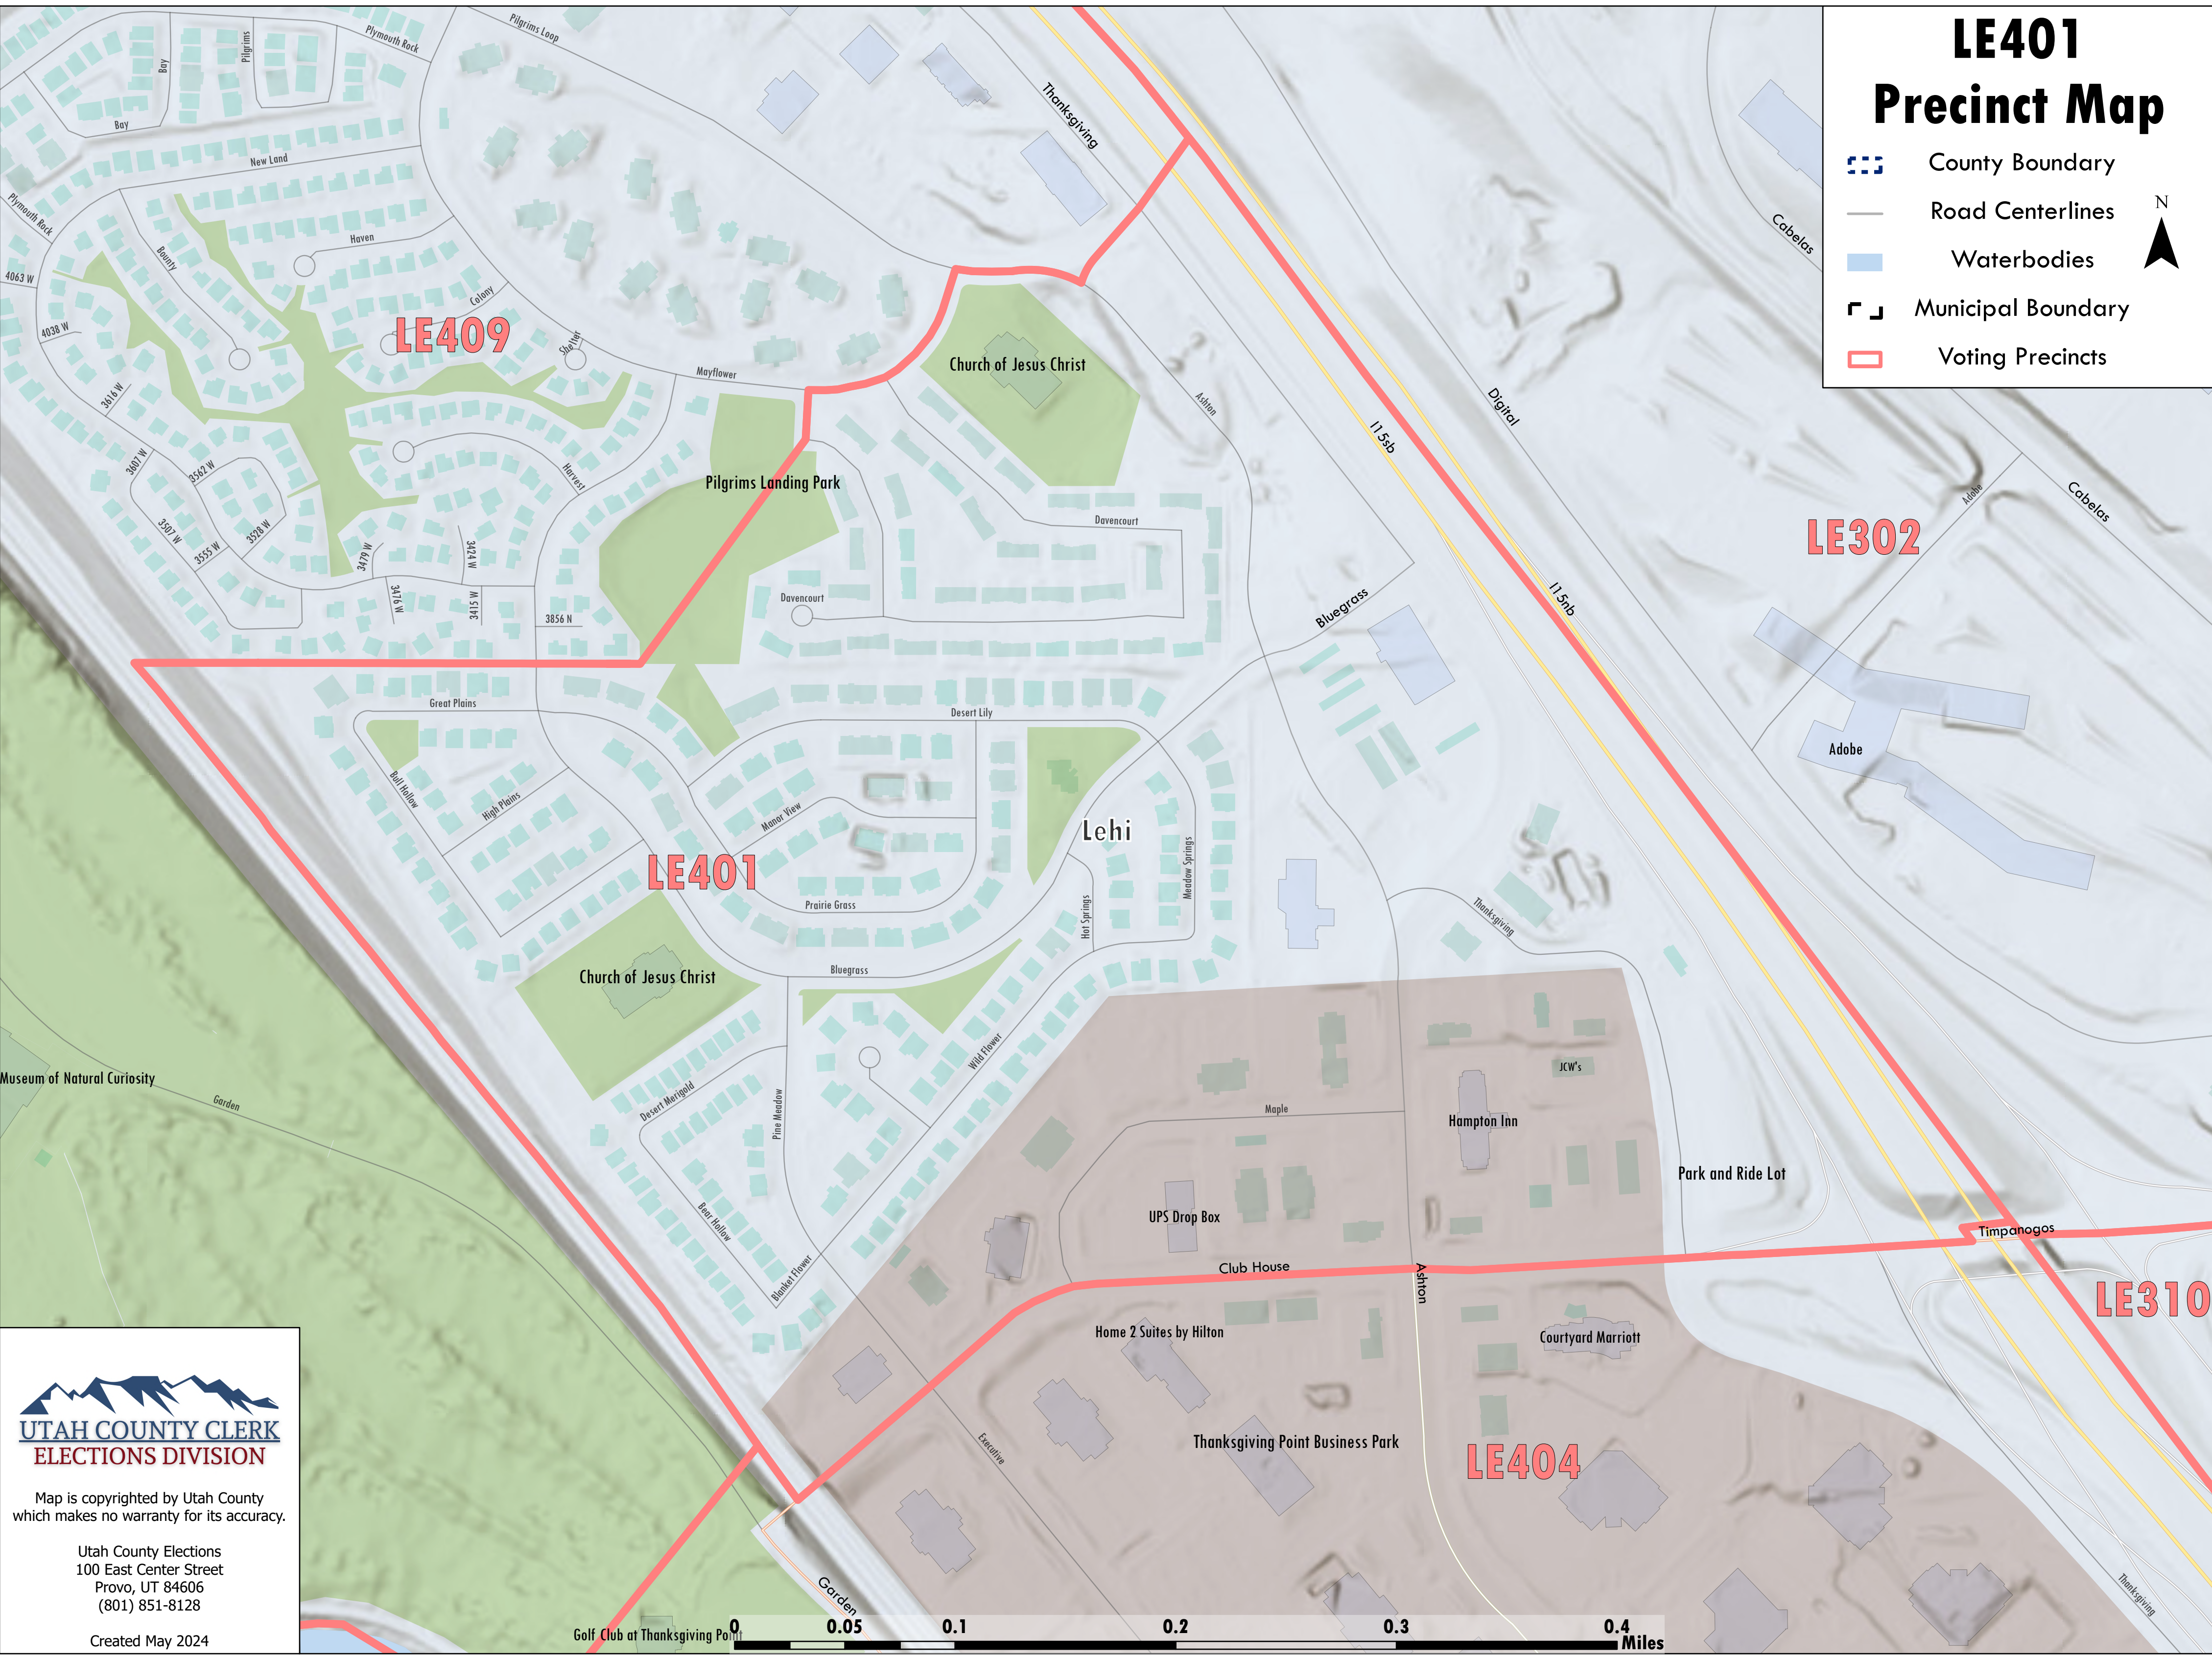

LE401 Precinct Map

-  County Boundary
-  Road Centerlines
-  Waterbodies
-  Municipal Boundary
-  Voting Precincts

**UTAH COUNTY CLERK
ELECTIONS DIVISION**

Map is copyrighted by Utah County
which makes no warranty for its accuracy.

Utah County Elections
100 East Center Street
Provo, UT 84606
(801) 851-8128

Created May 2024