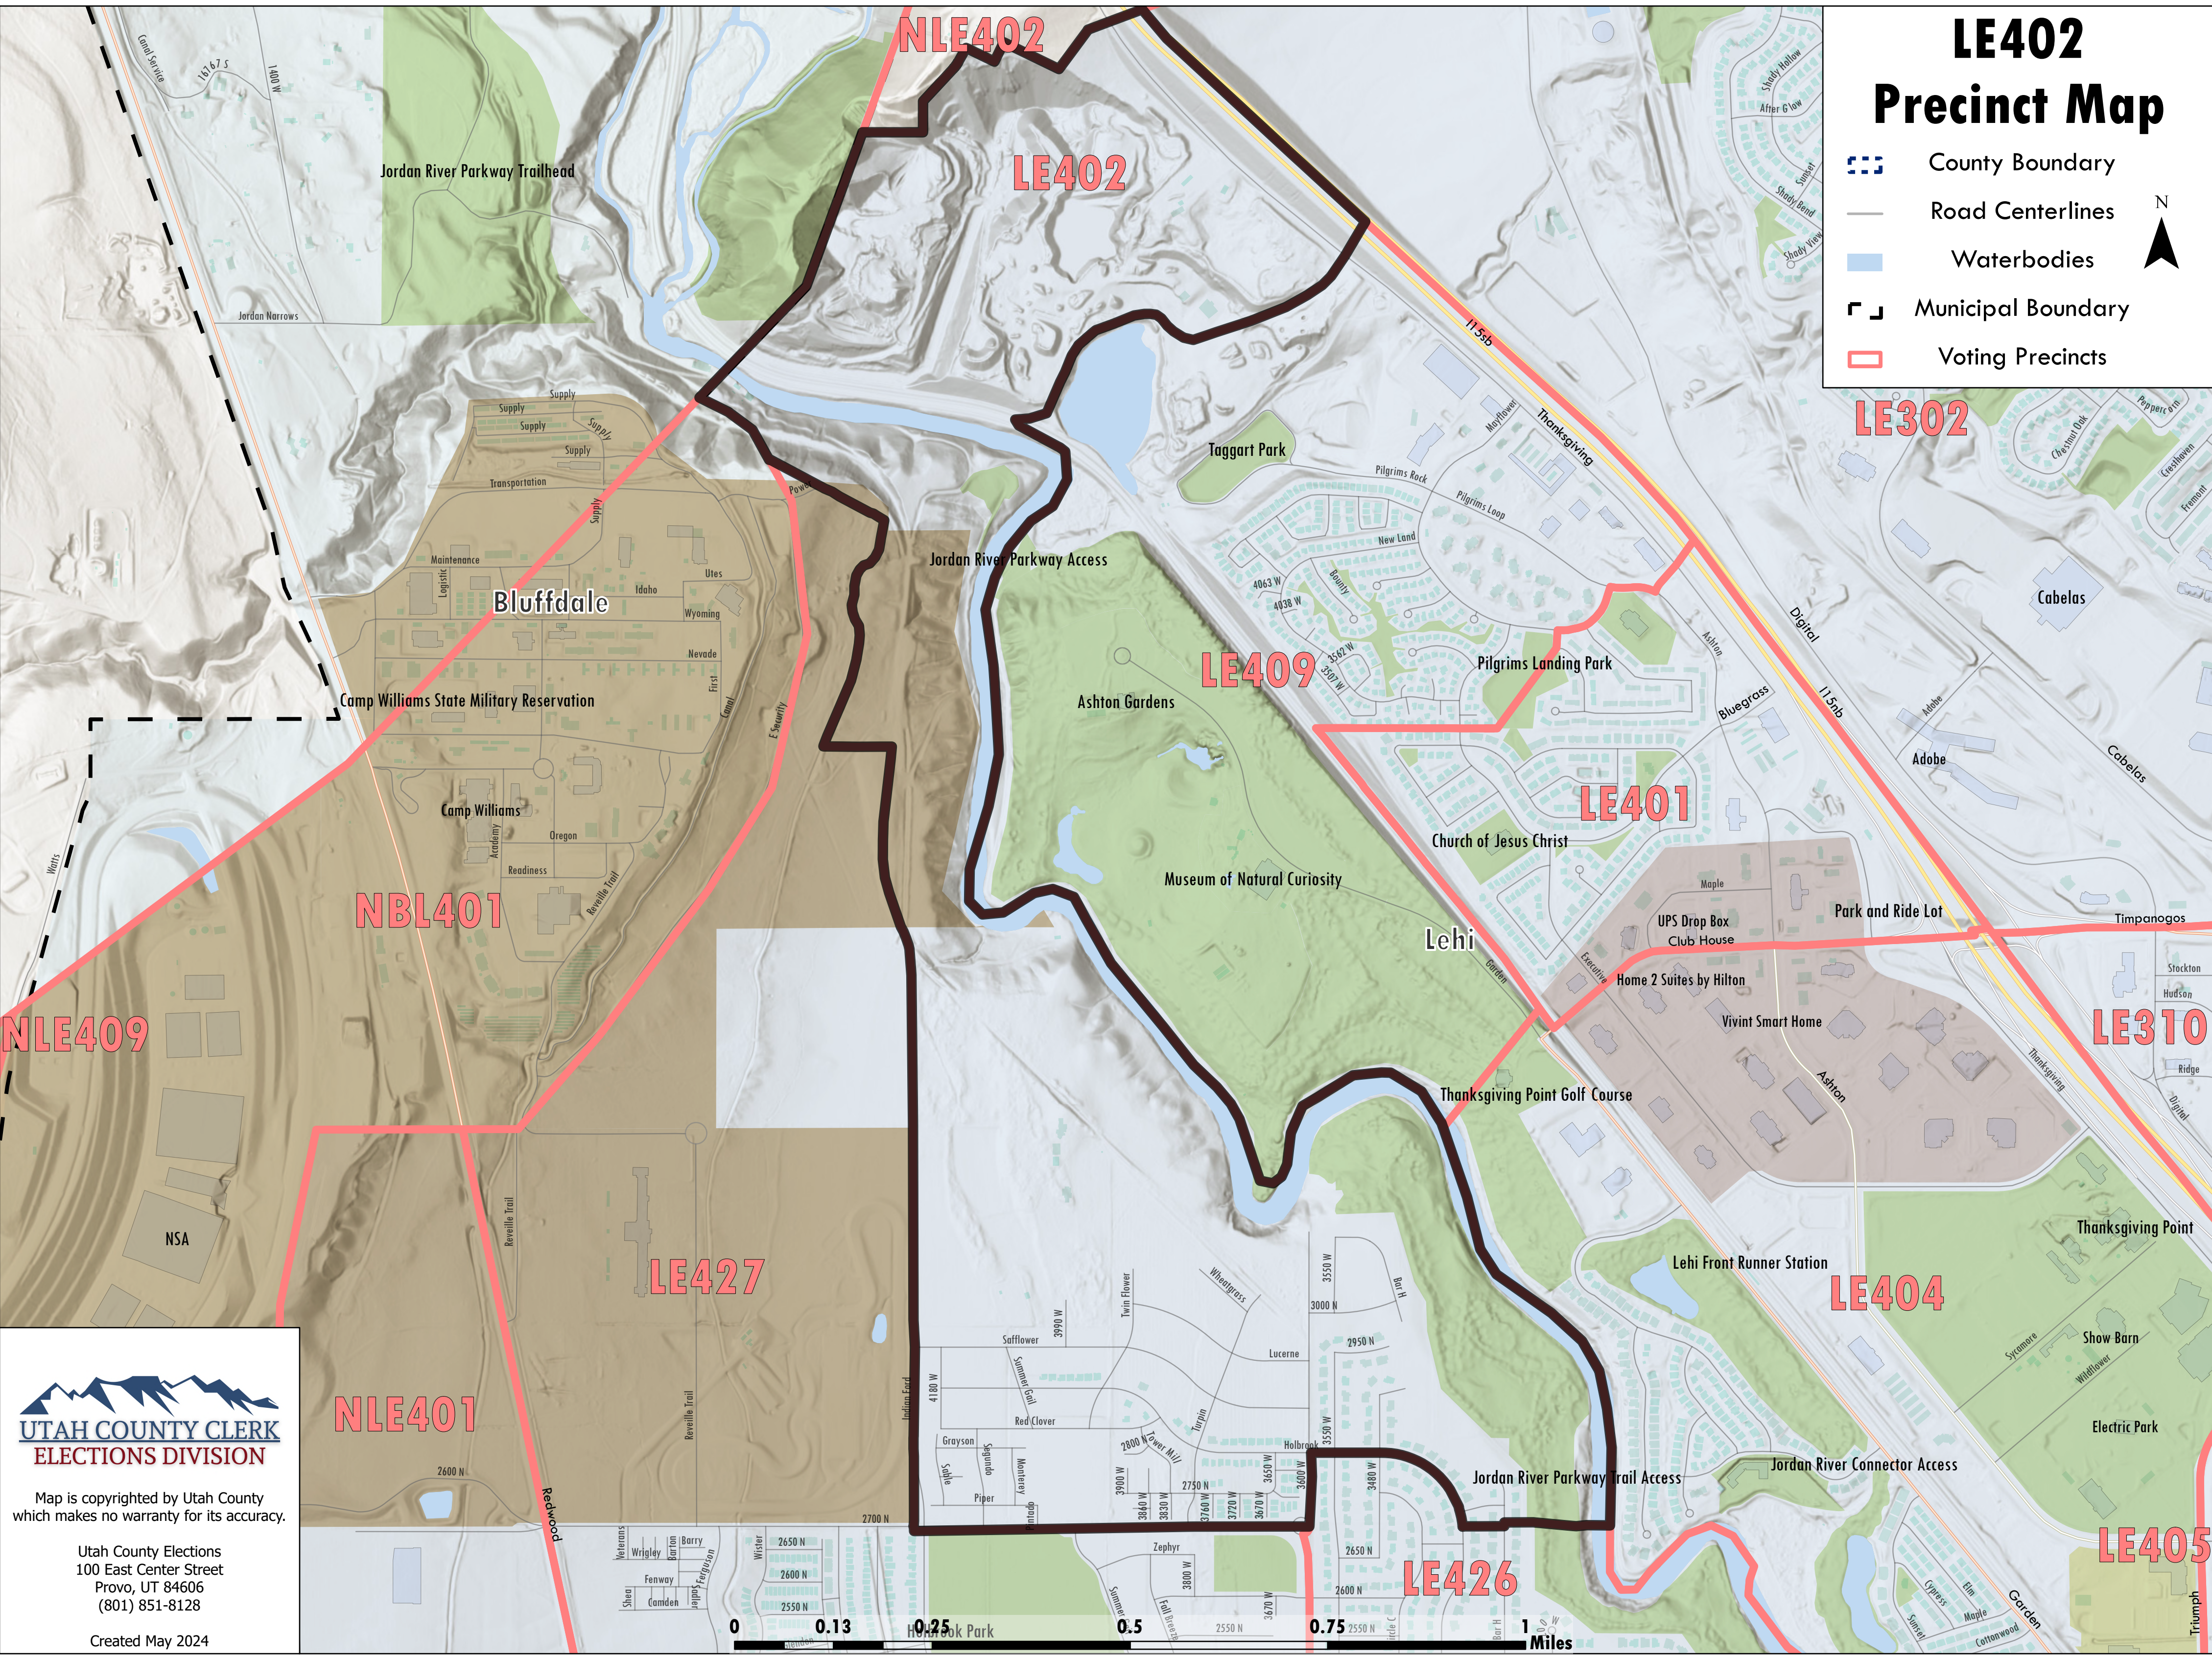

# LE402 Precinct Map

-  County Boundary
-  Road Centerlines
-  Waterbodies
-  Municipal Boundary
-  Voting Precincts

**UTAH COUNTY CLERK  
ELECTIONS DIVISION**

Map is copyrighted by Utah County  
which makes no warranty for its accuracy.

Utah County Elections  
100 East Center Street  
Provo, UT 84606  
(801) 851-8128

Created May 2024