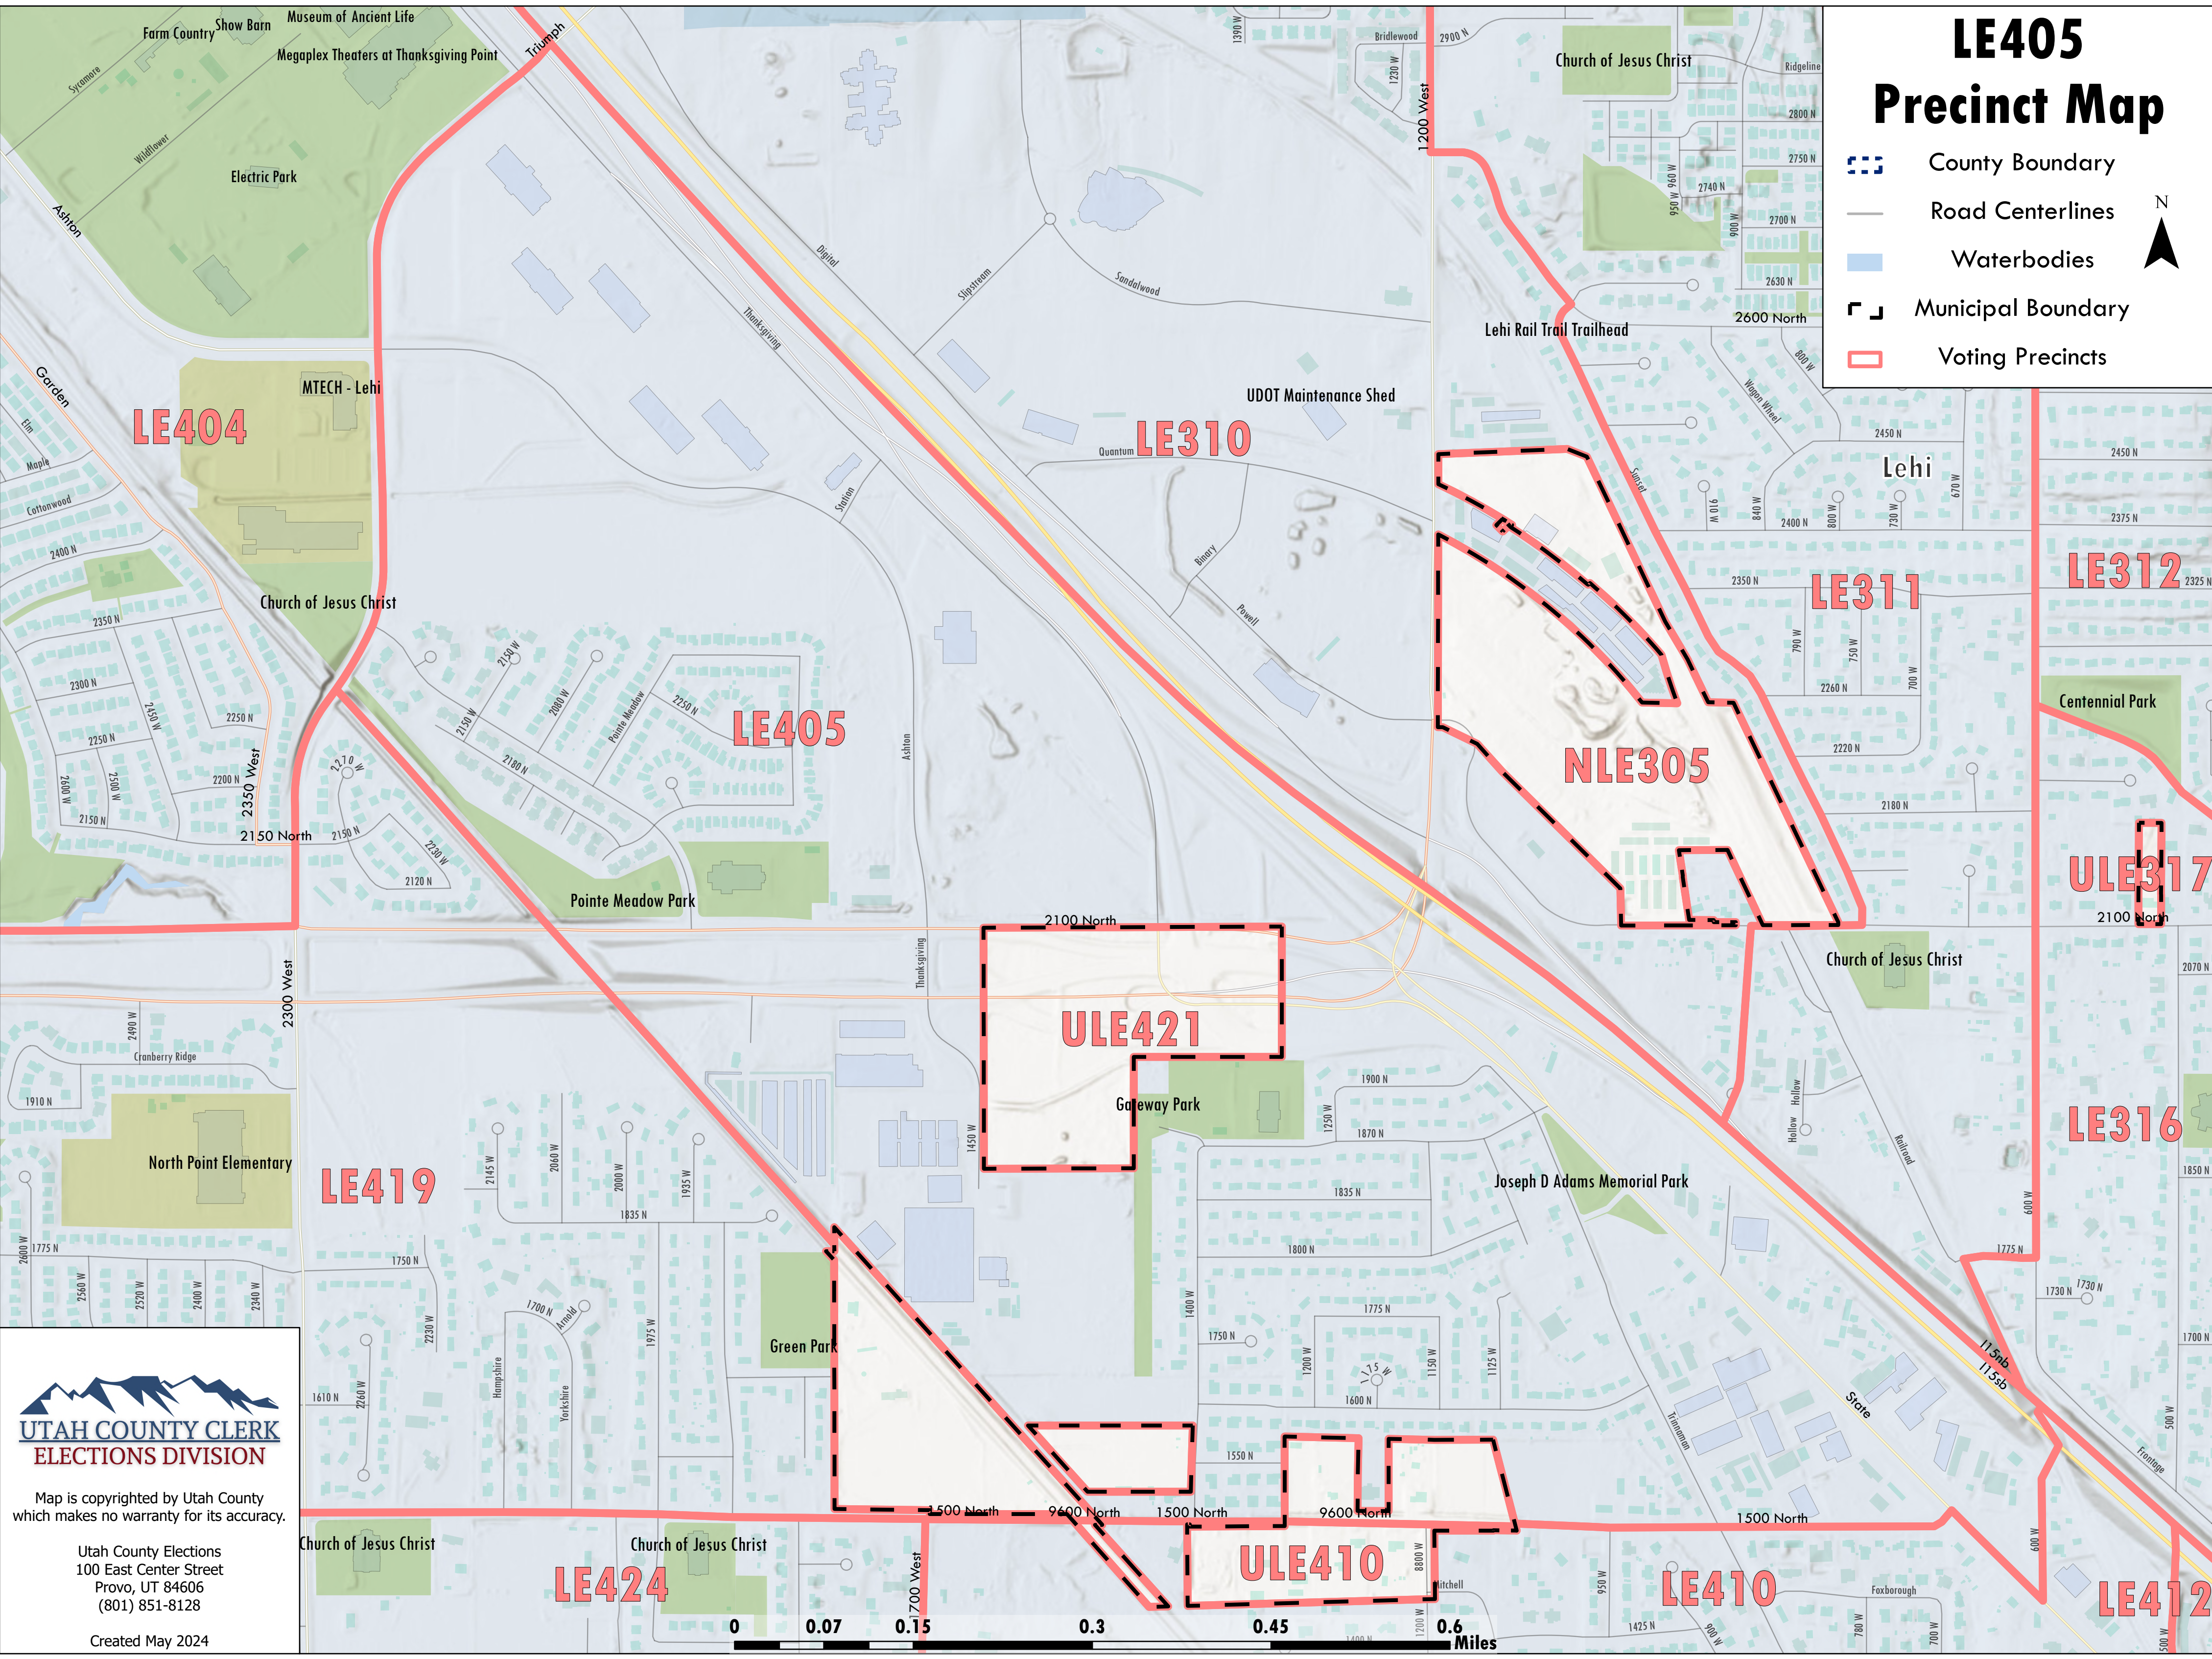

LE405 Precinct Map

-  County Boundary
-  Road Centerlines
-  Waterbodies
-  Municipal Boundary
-  Voting Precincts

Map is copyrighted by Utah County which makes no warranty for its accuracy.

Utah County Elections
100 East Center Street
Provo, UT 84606
(801) 851-8128

Created May 2024