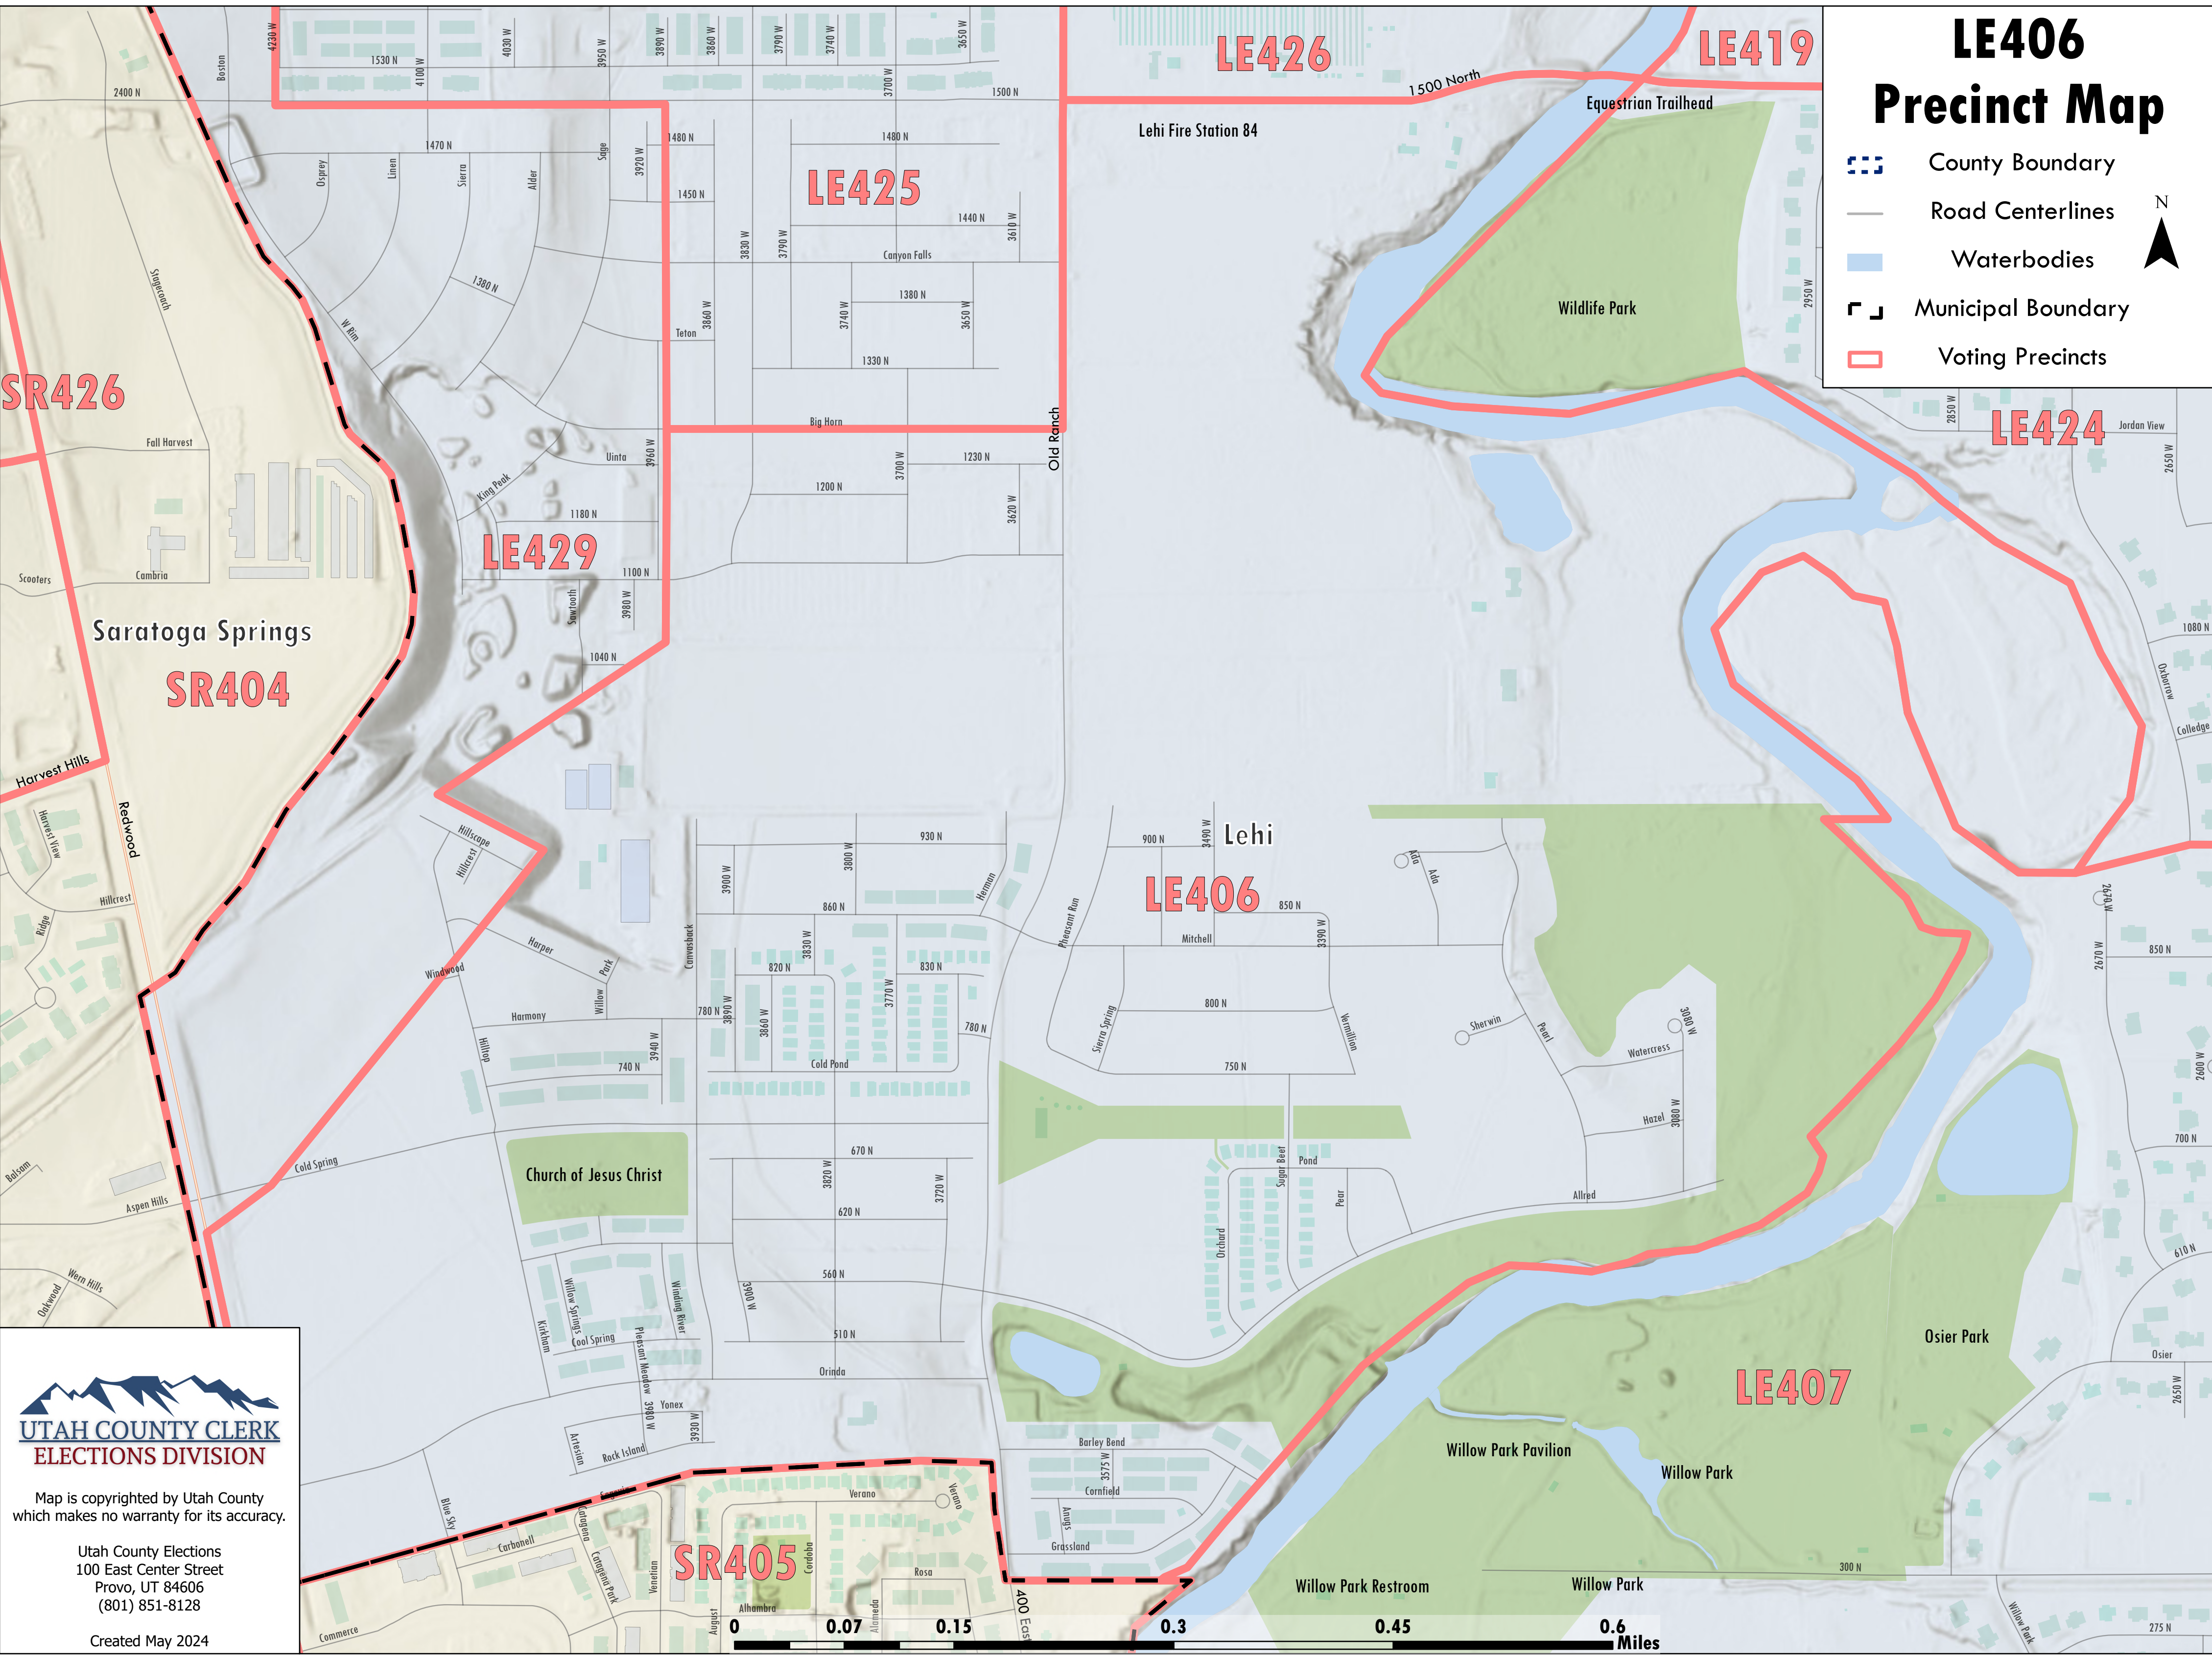

LE406 Precinct Map

-  County Boundary
-  Road Centerlines
-  Waterbodies
-  Municipal Boundary
-  Voting Precincts

Map is copyrighted by Utah County which makes no warranty for its accuracy.

Utah County Elections
100 East Center Street
Provo, UT 84606
(801) 851-8128

Created May 2024