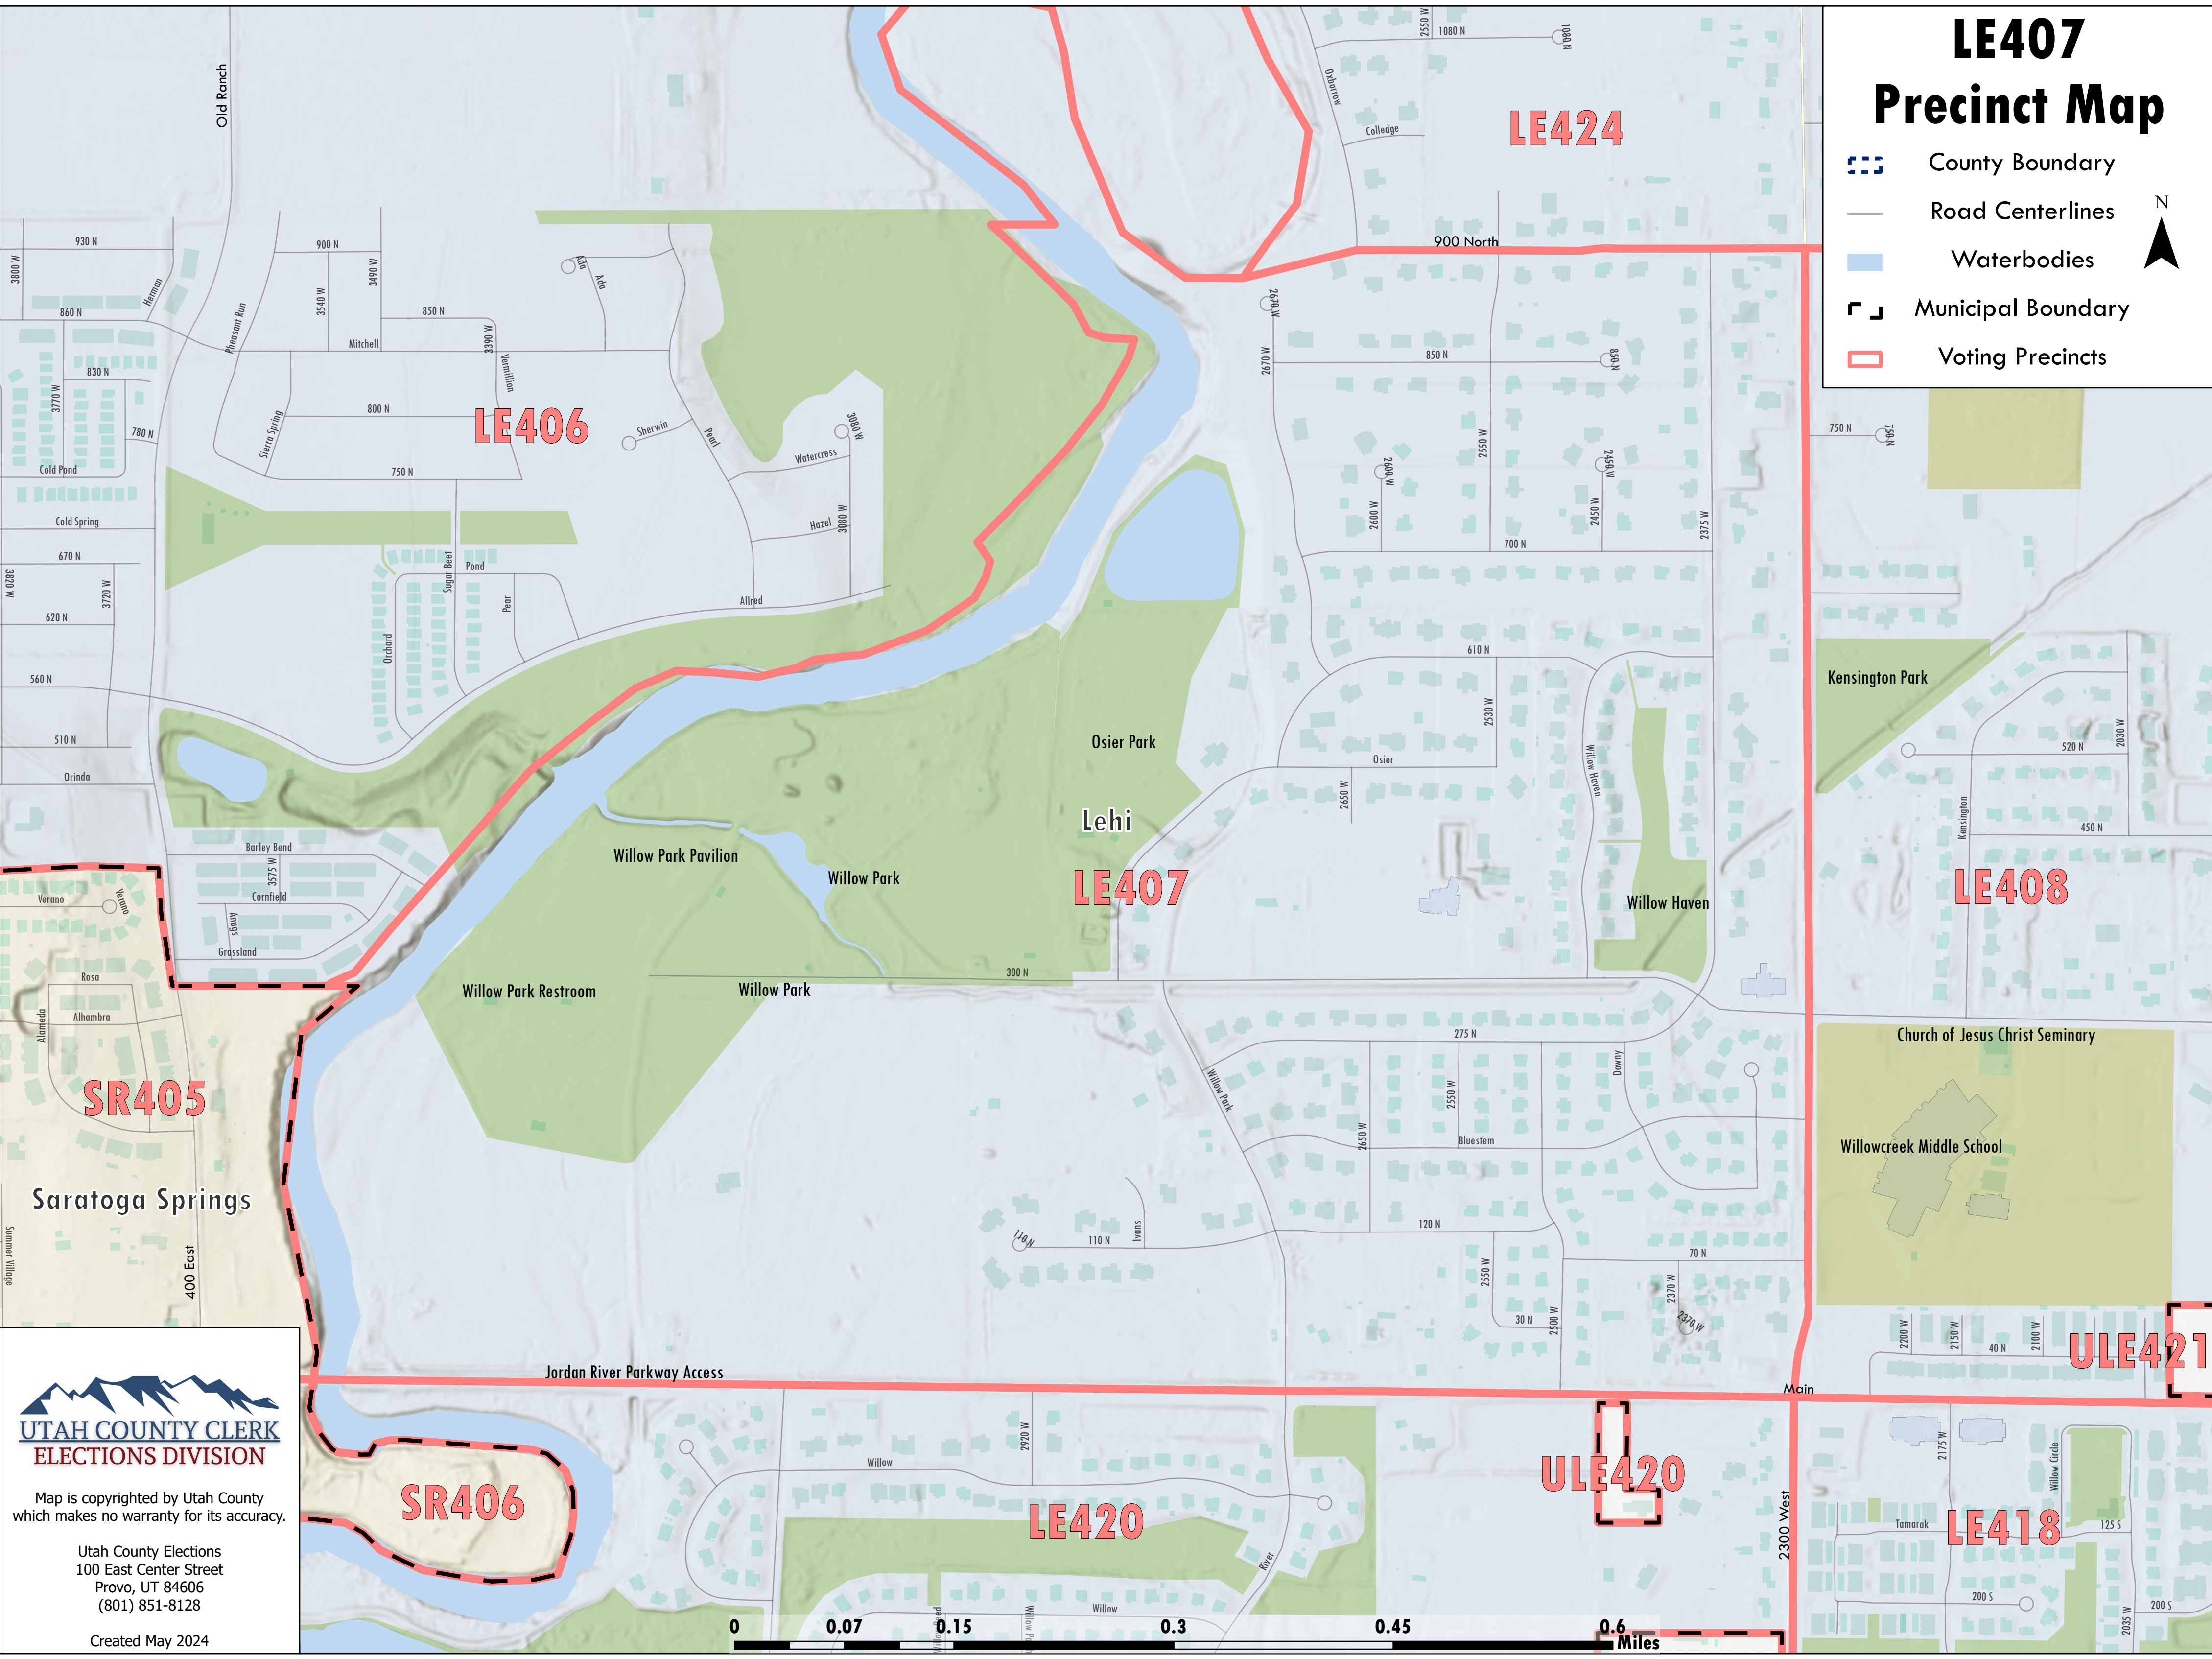

LE407 Precinct Map

-  County Boundary
-  Road Centerlines
-  Waterbodies
-  Municipal Boundary
-  Voting Precincts

**UTAH COUNTY CLERK
ELECTIONS DIVISION**

Map is copyrighted by Utah County
which makes no warranty for its accuracy.

Utah County Elections
100 East Center Street
Provo, UT 84606
(801) 851-8128

Created May 2024