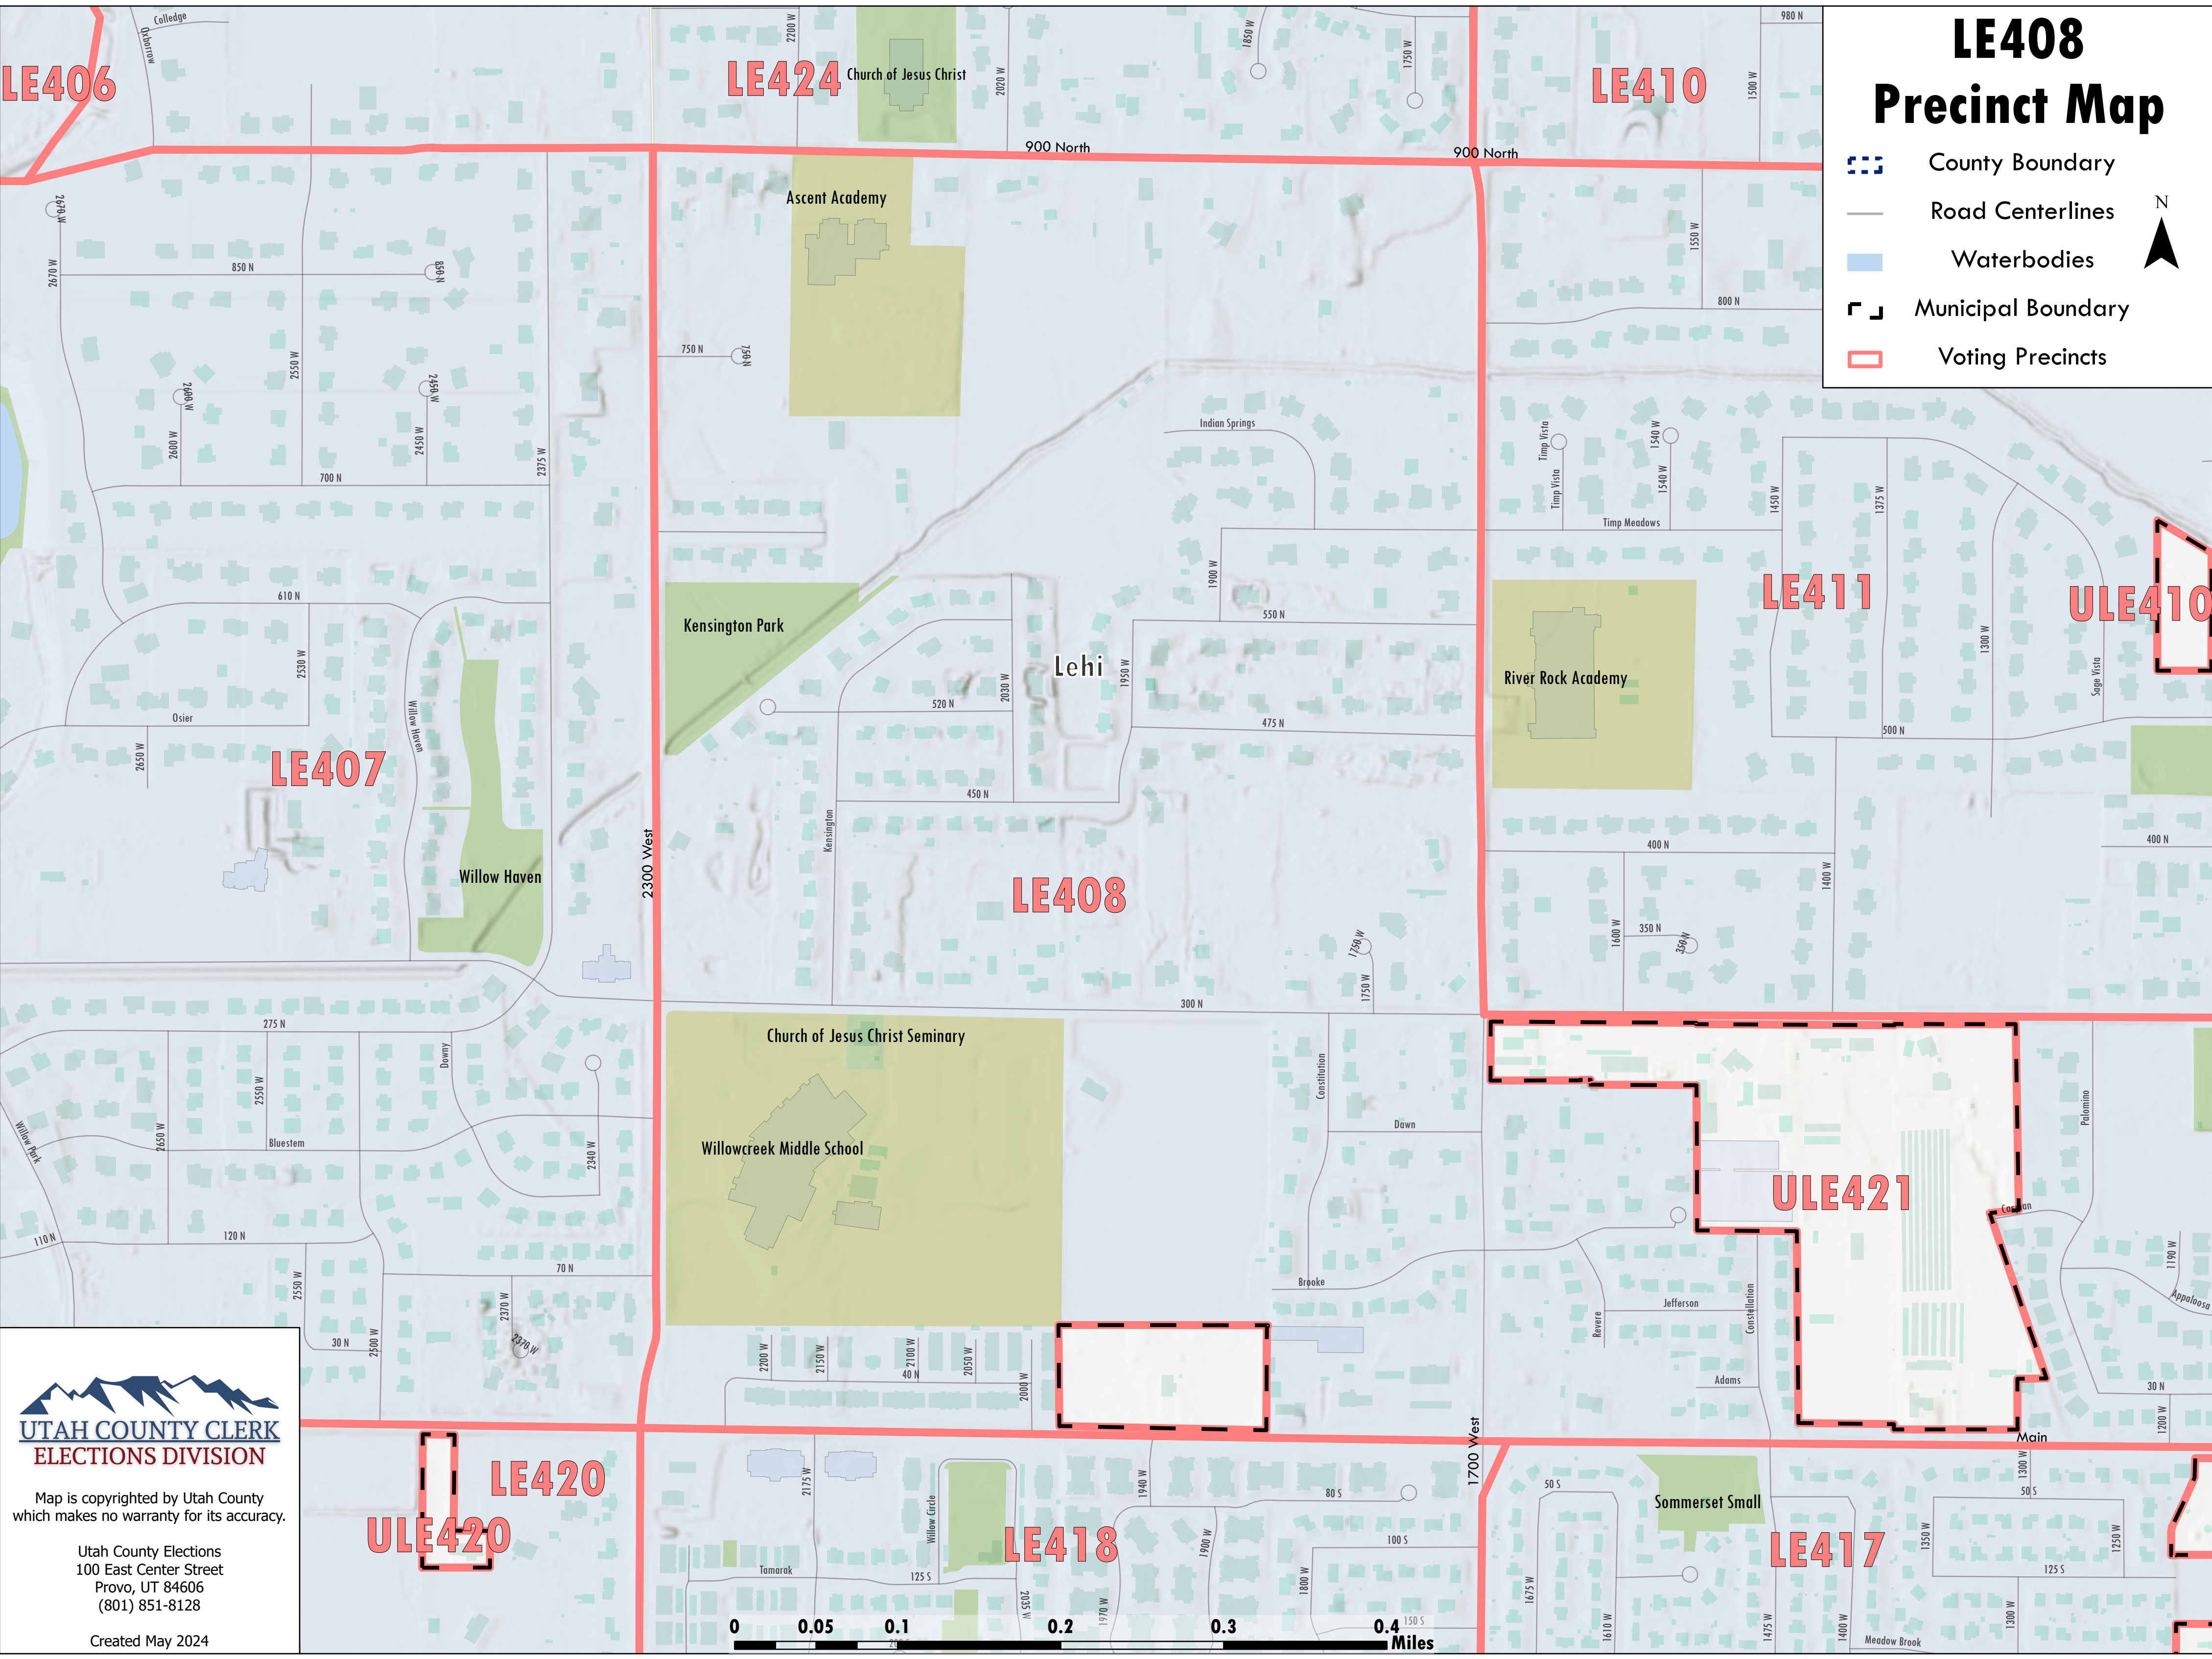

LE408 Precinct Map

-  County Boundary
-  Road Centerlines
-  Waterbodies
-  Municipal Boundary
-  Voting Precincts

Map is copyrighted by Utah County which makes no warranty for its accuracy.

Utah County Elections
 100 East Center Street
 Provo, UT 84606
 (801) 851-8128

Created May 2024