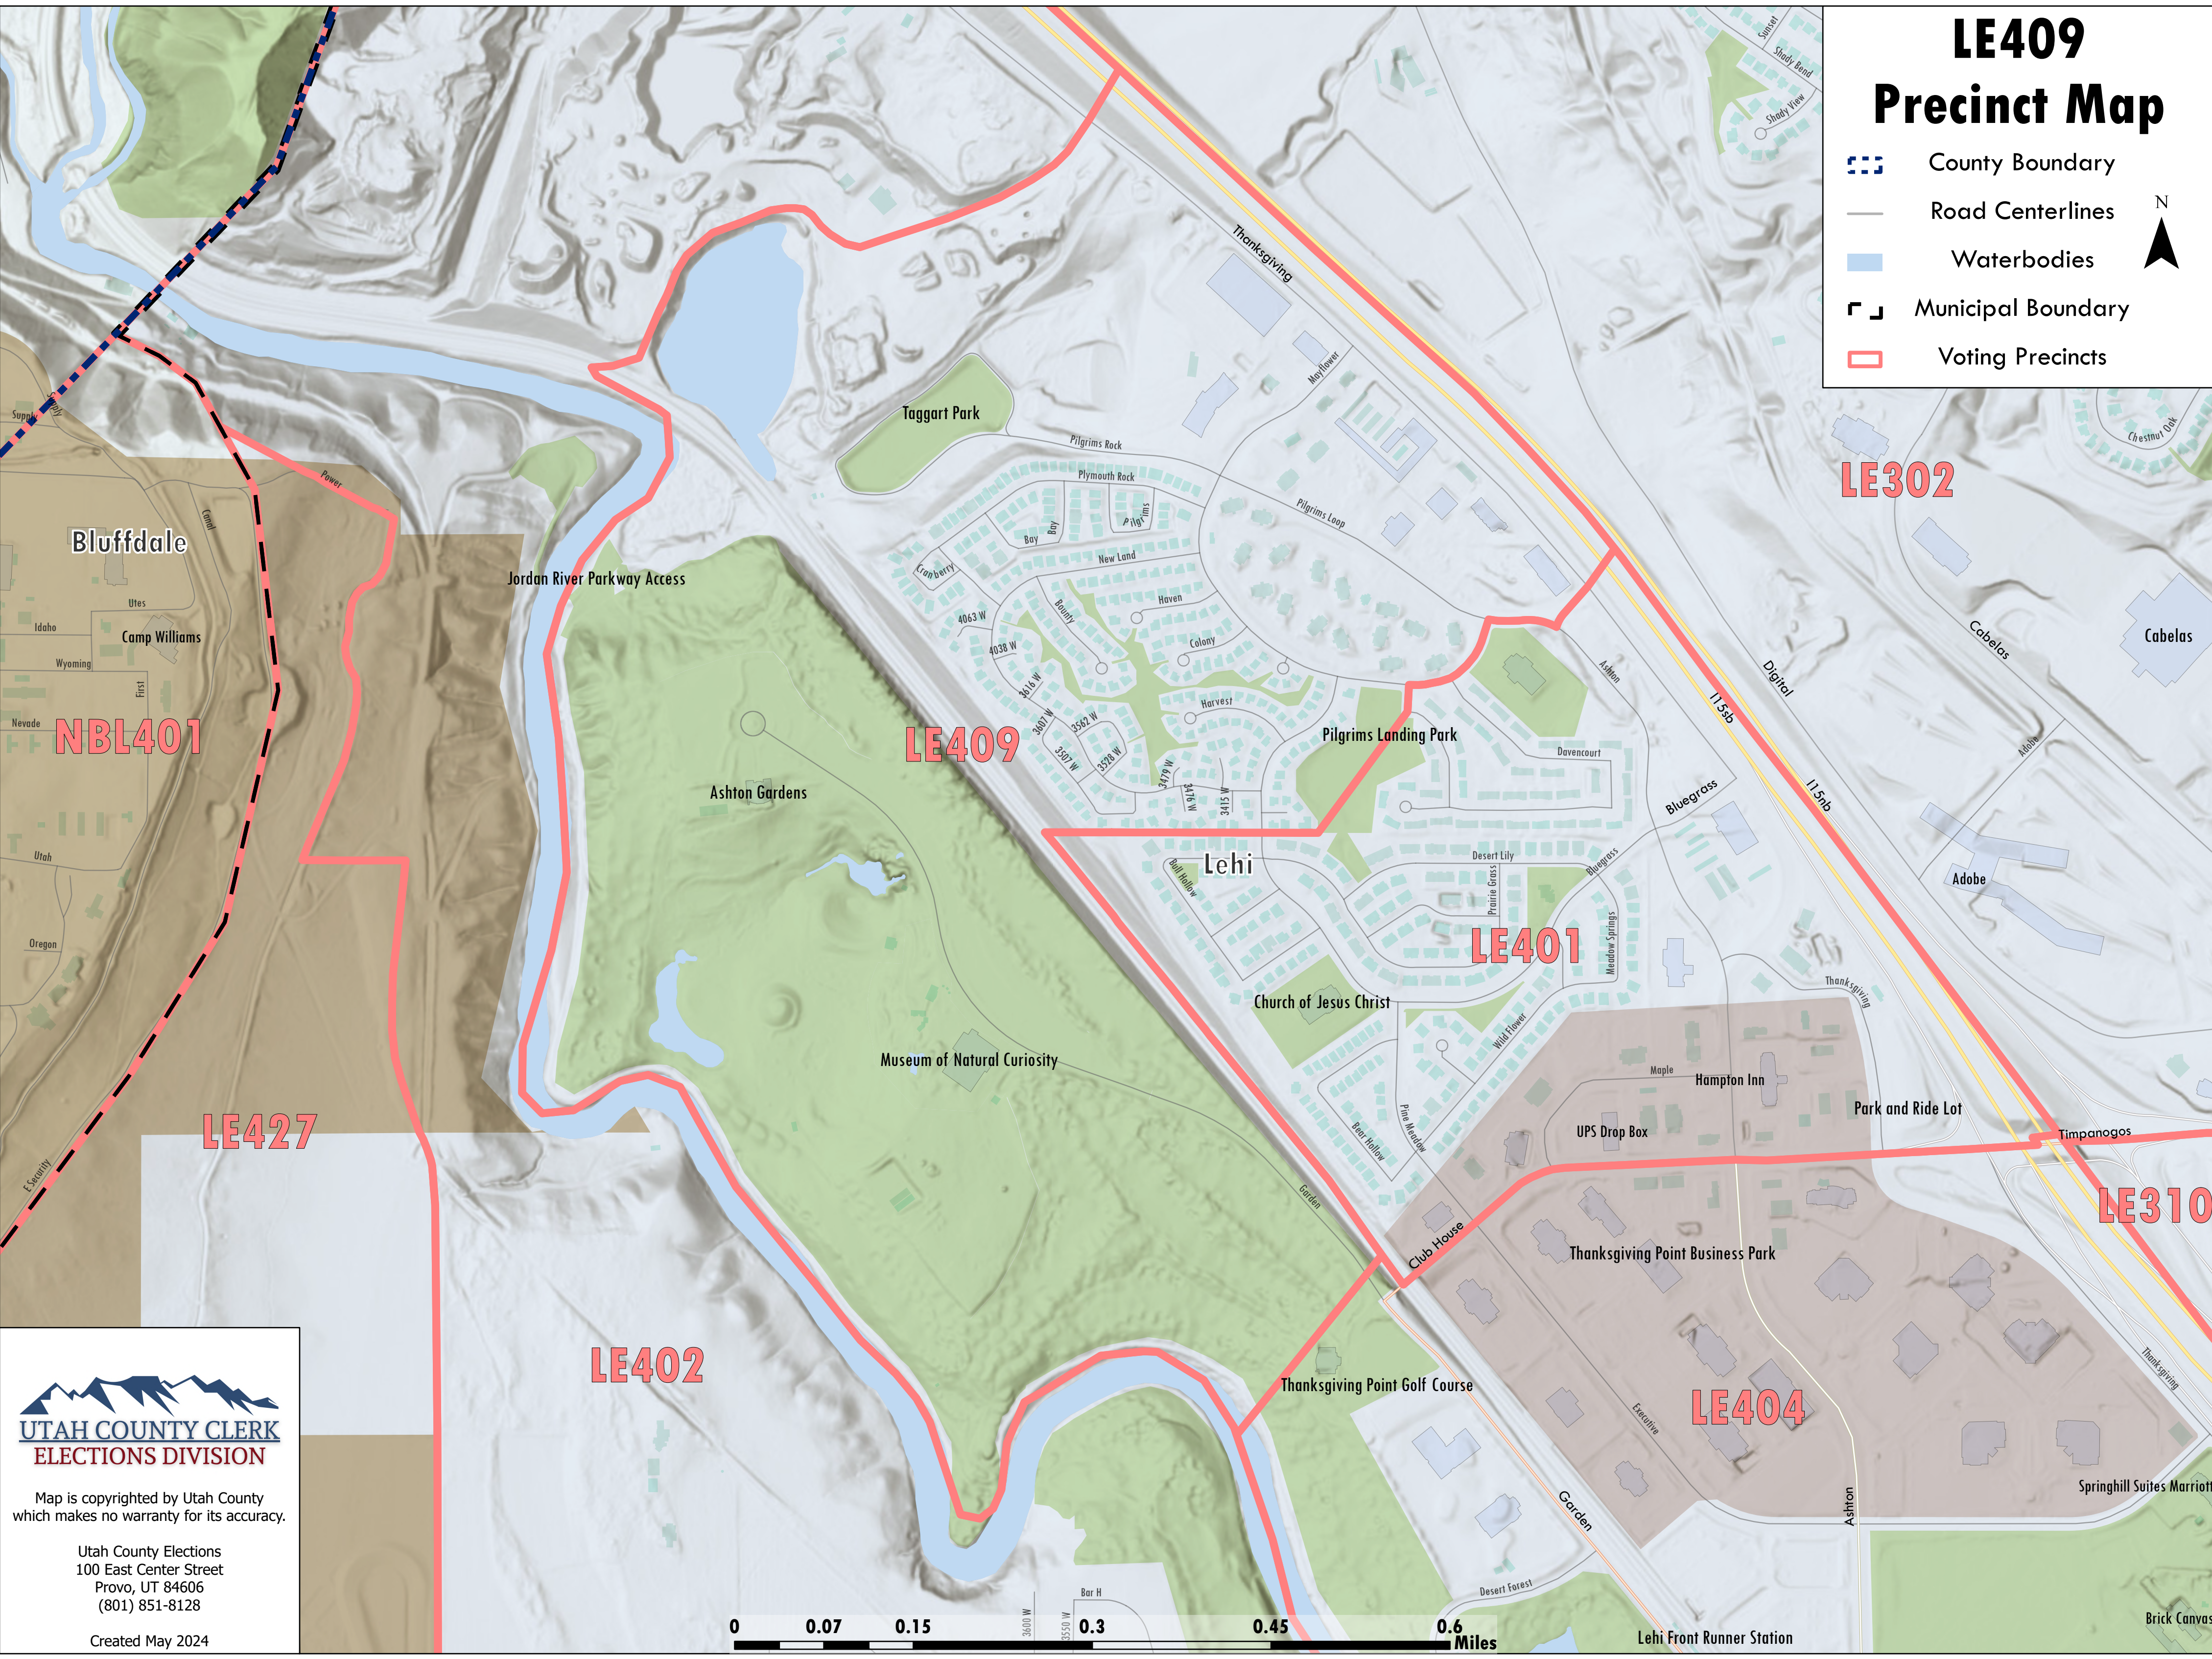

LE409 Precinct Map

-  County Boundary
-  Road Centerlines
-  Waterbodies
-  Municipal Boundary
-  Voting Precincts

Map is copyrighted by Utah County which makes no warranty for its accuracy.

Utah County Elections
100 East Center Street
Provo, UT 84606
(801) 851-8128

Created May 2024

Lehi Front Runner Station