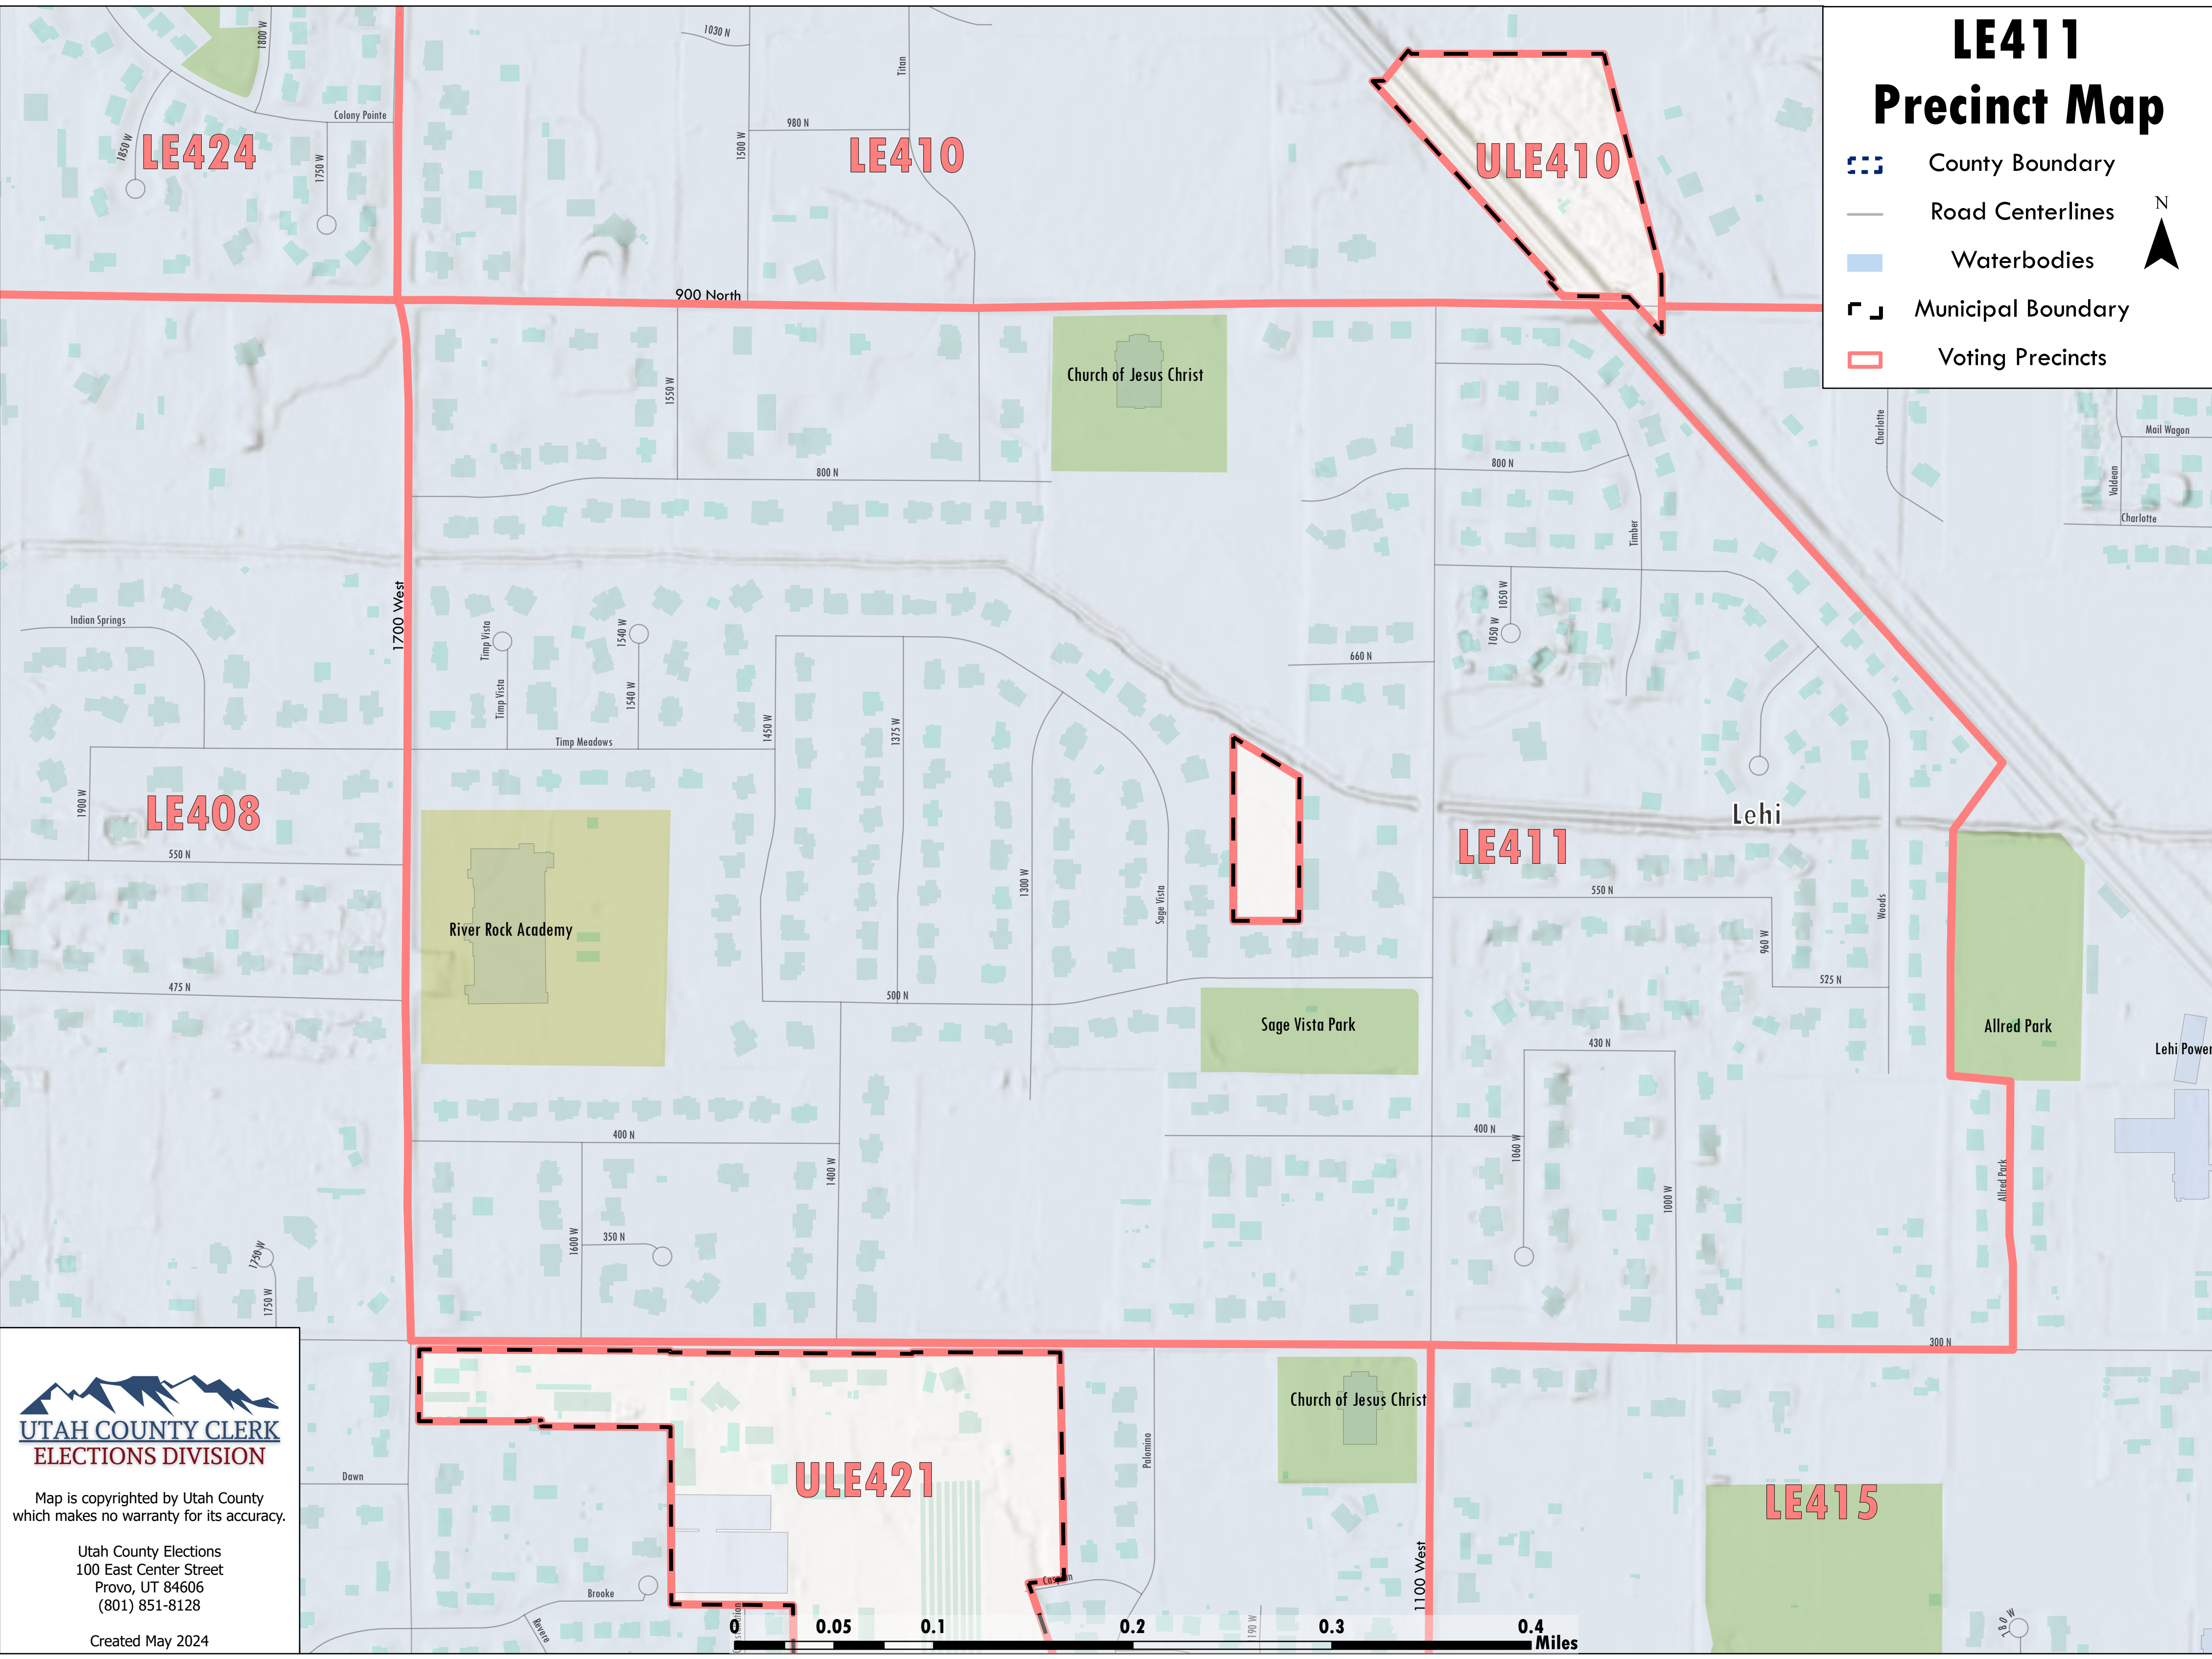

# LE411 Precinct Map

-  County Boundary
-  Road Centerlines
-  Waterbodies
-  Municipal Boundary
-  Voting Precincts

Map is copyrighted by Utah County which makes no warranty for its accuracy.

Utah County Elections  
100 East Center Street  
Provo, UT 84606  
(801) 851-8128

Created May 2024