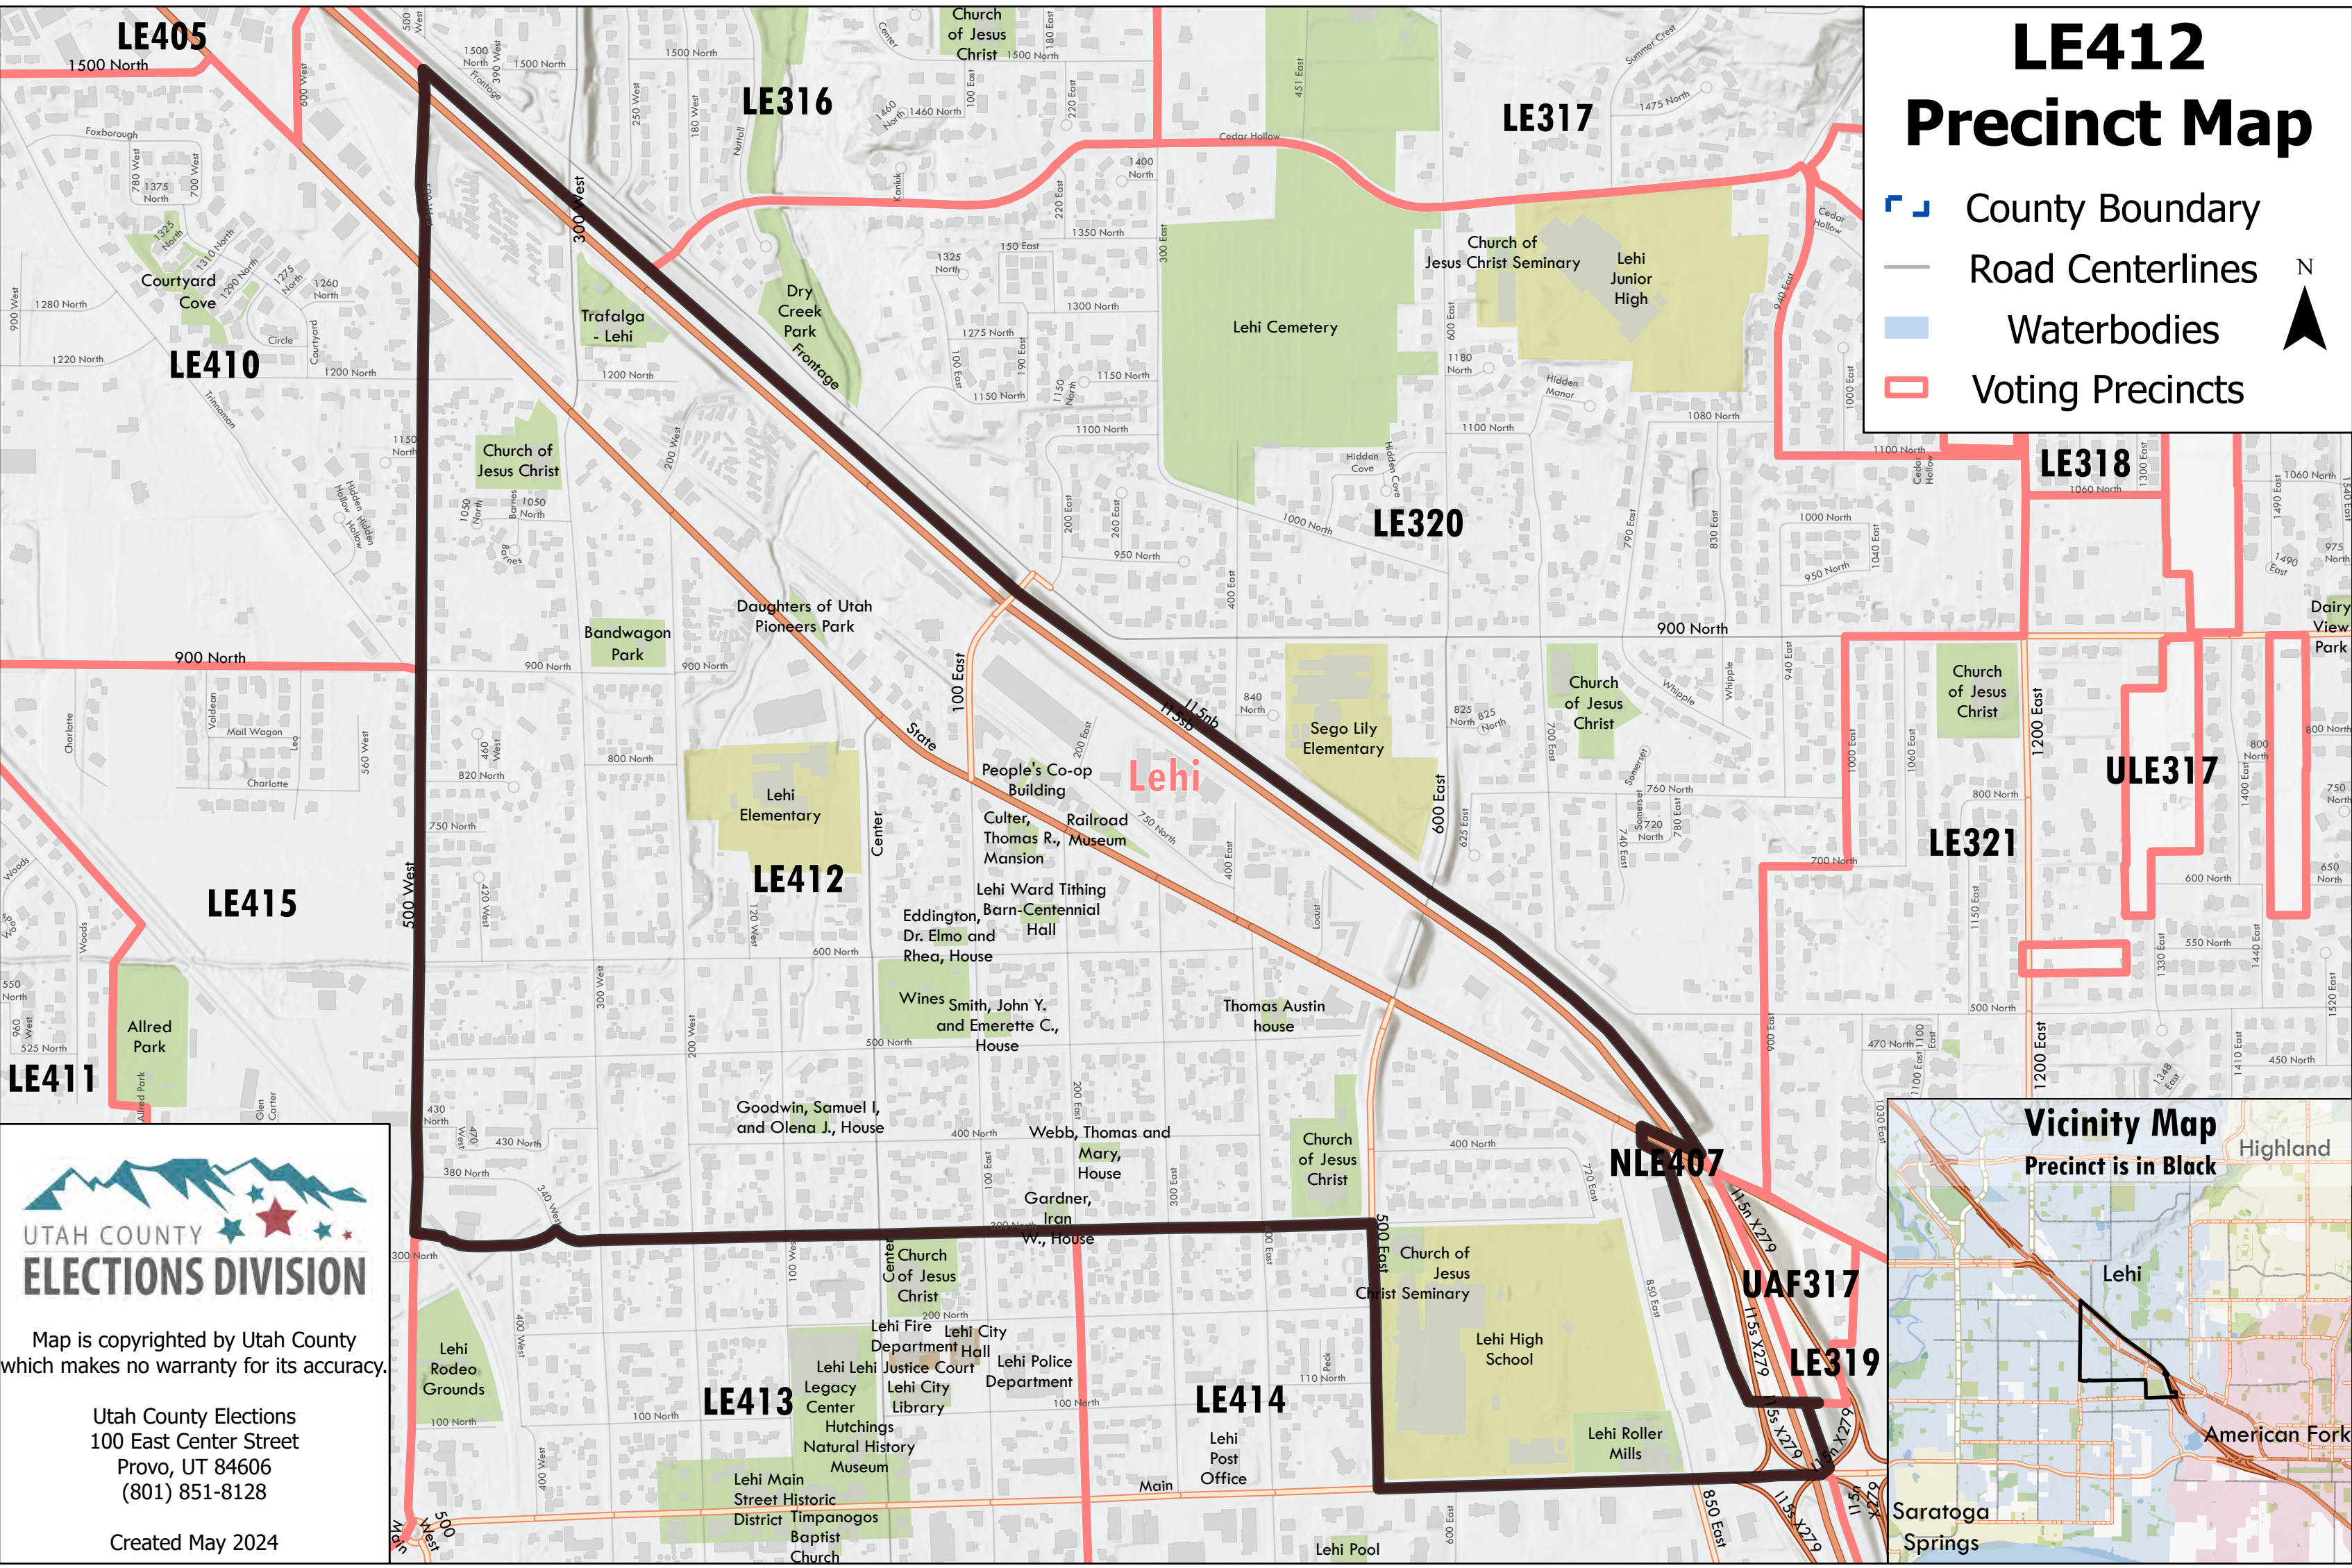

# LE412 Precinct Map

-  County Boundary
-  Road Centerlines
-  Waterbodies
-  Voting Precincts

**UTAH COUNTY ELECTIONS DIVISION**

Map is copyrighted by Utah County which makes no warranty for its accuracy.

Utah County Elections  
100 East Center Street  
Provo, UT 84606  
(801) 851-8128

Created May 2024