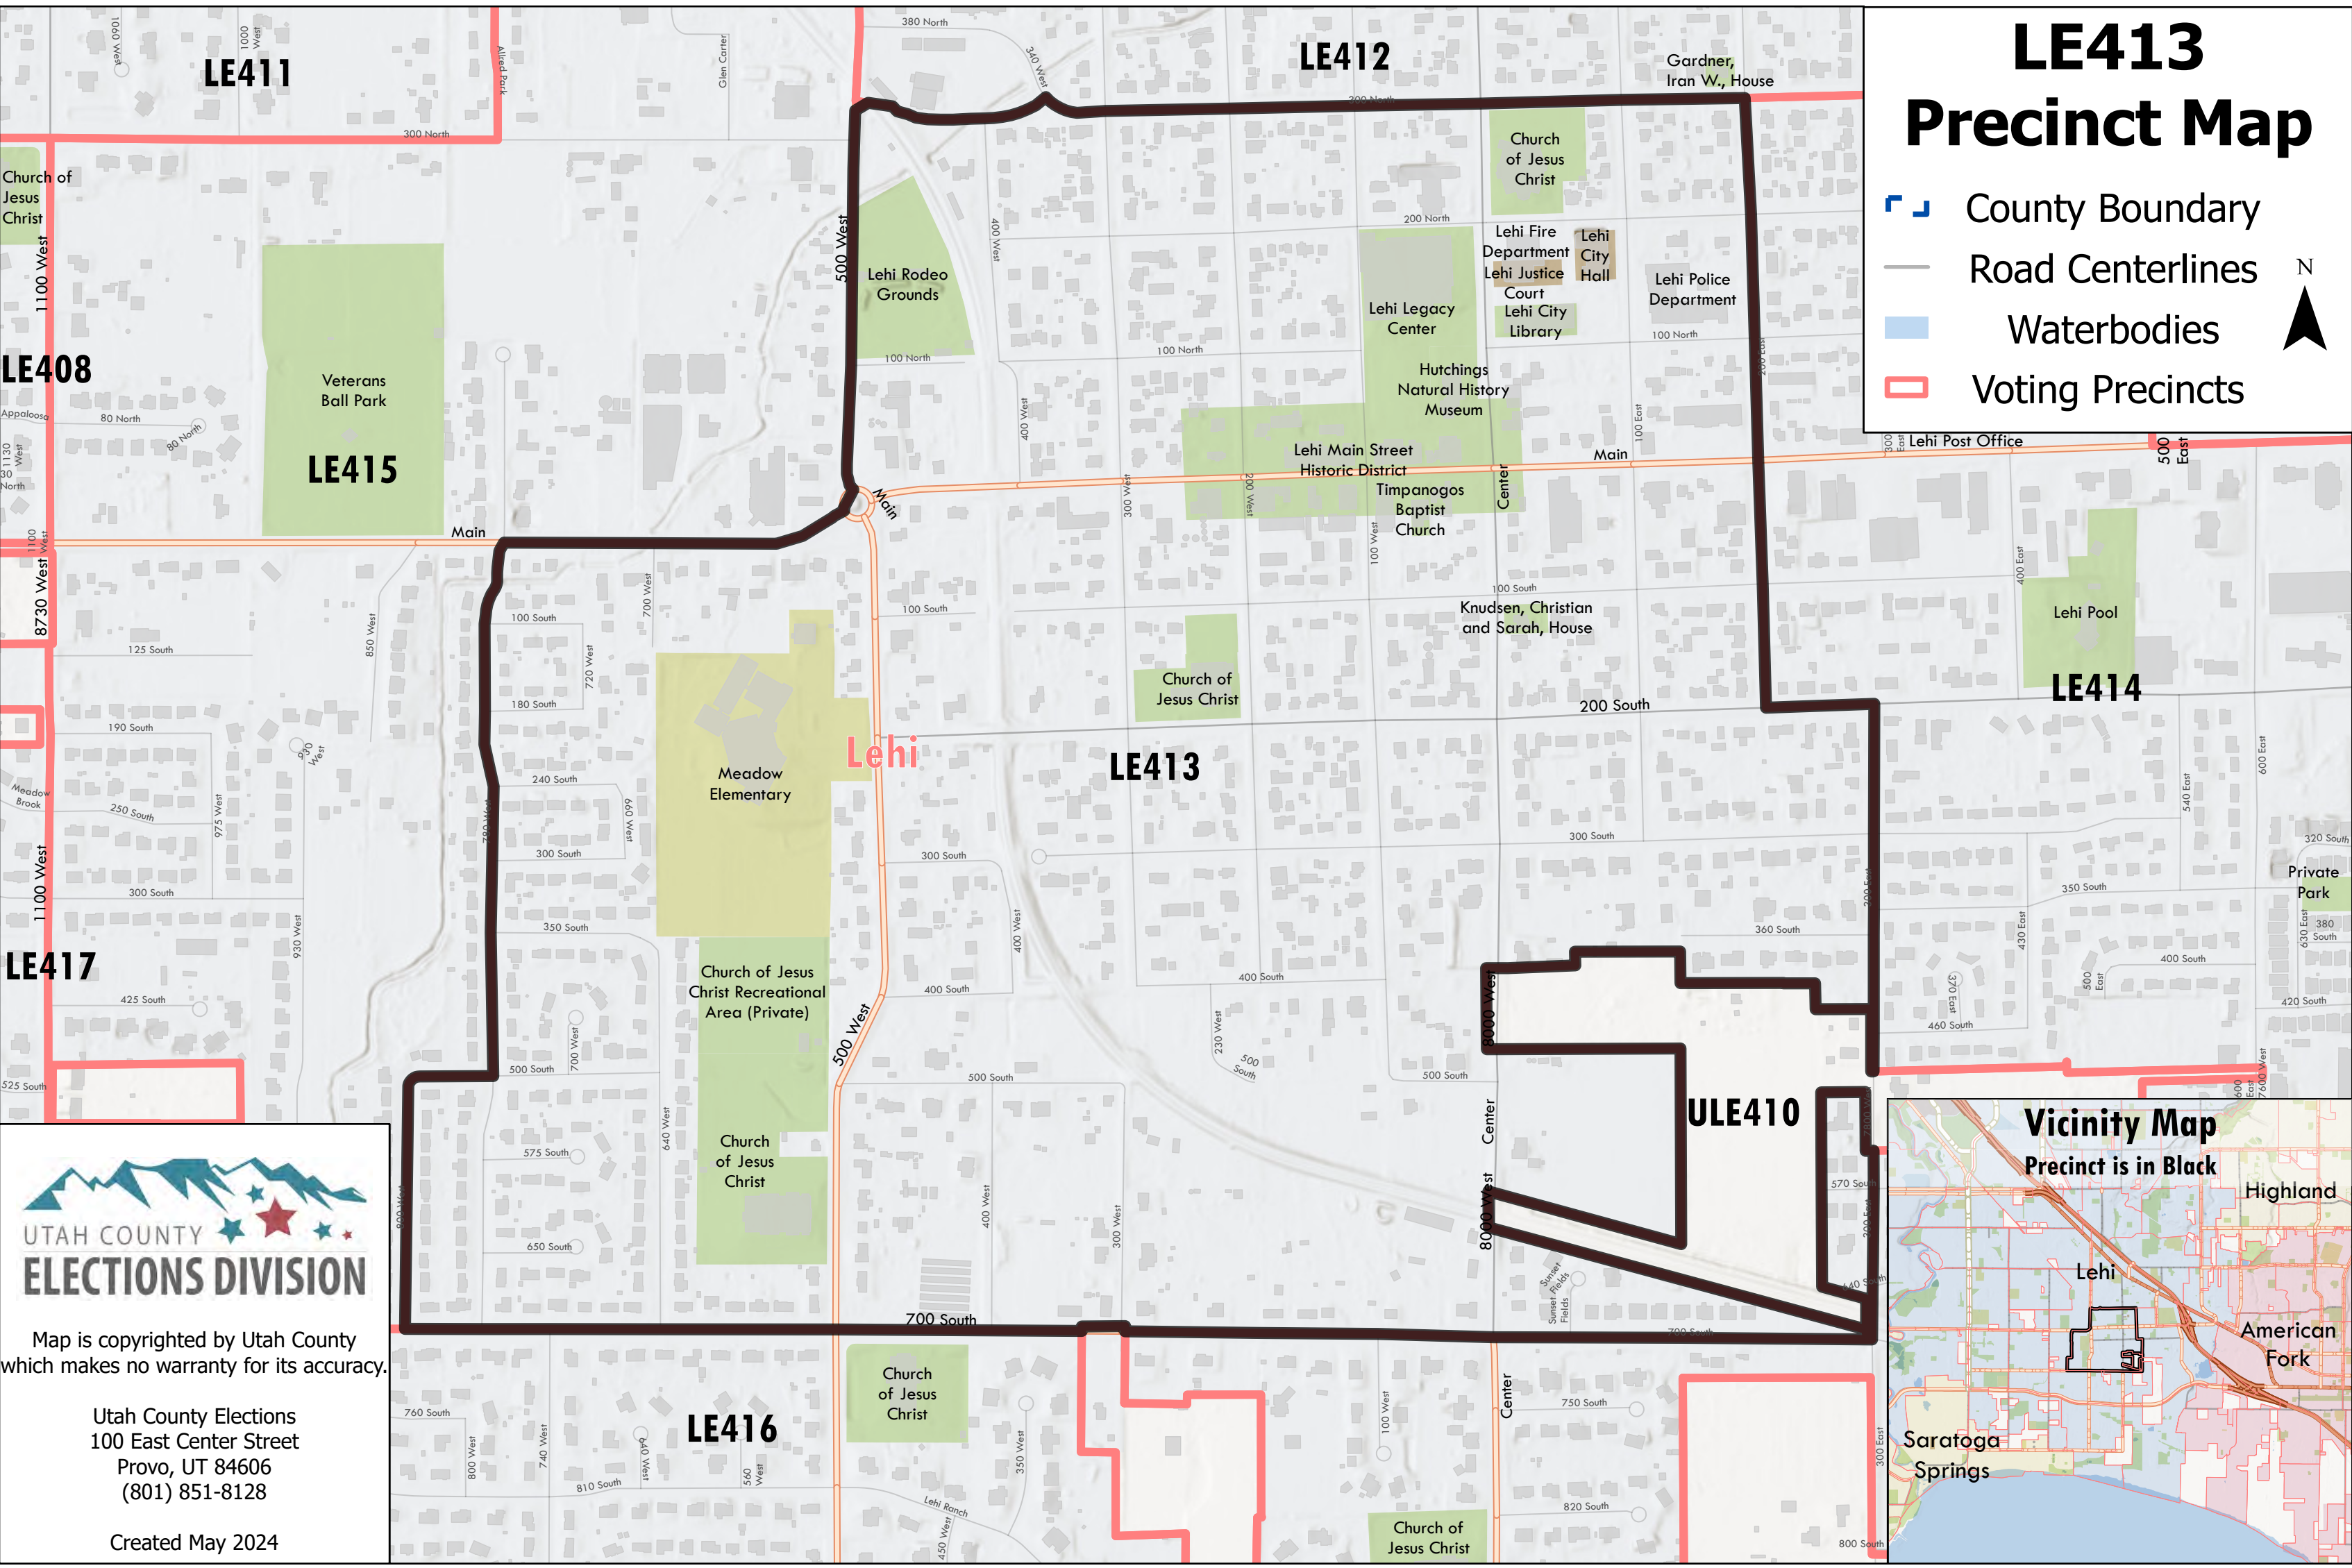

LE413 Precinct Map

-  County Boundary
-  Road Centerlines
-  Waterbodies
-  Voting Precincts

Map is copyrighted by Utah County which makes no warranty for its accuracy.

Utah County Elections
100 East Center Street
Provo, UT 84606
(801) 851-8128