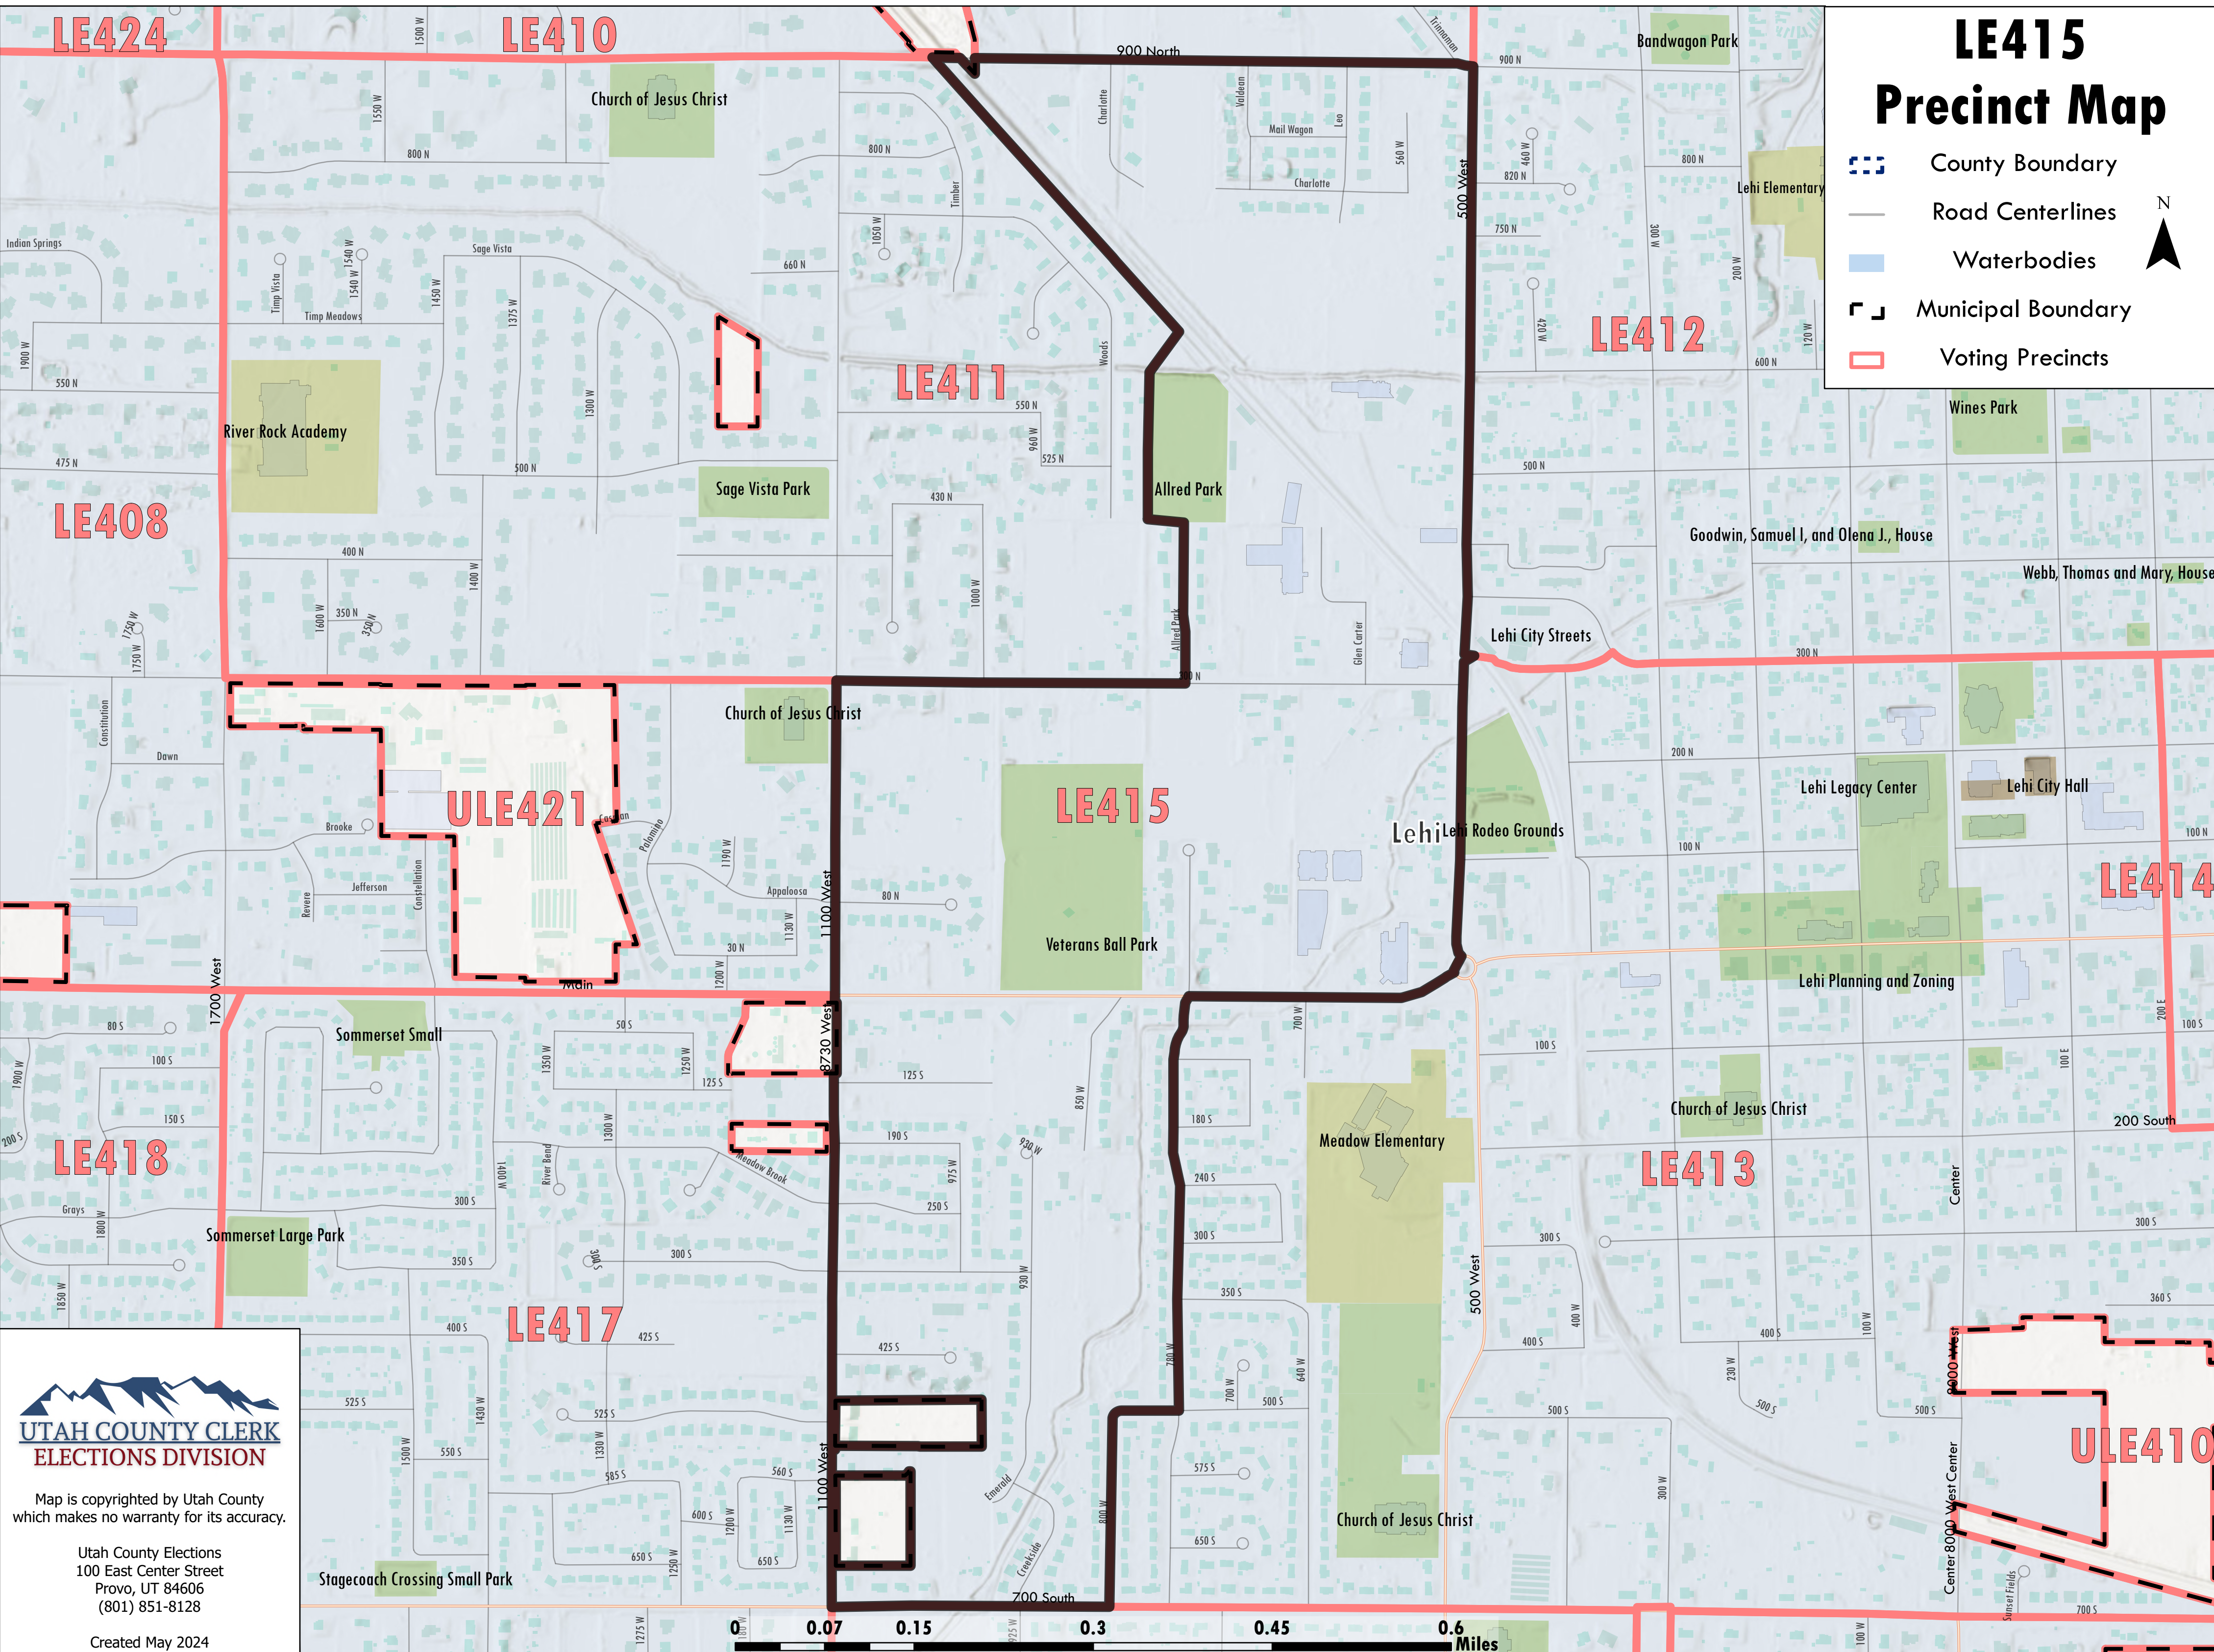

# LE415 Precinct Map

-  County Boundary
-  Road Centerlines
-  Waterbodies
-  Municipal Boundary
-  Voting Precincts

Map is copyrighted by Utah County which makes no warranty for its accuracy.

Utah County Elections  
100 East Center Street  
Provo, UT 84606  
(801) 851-8128

Created May 2024