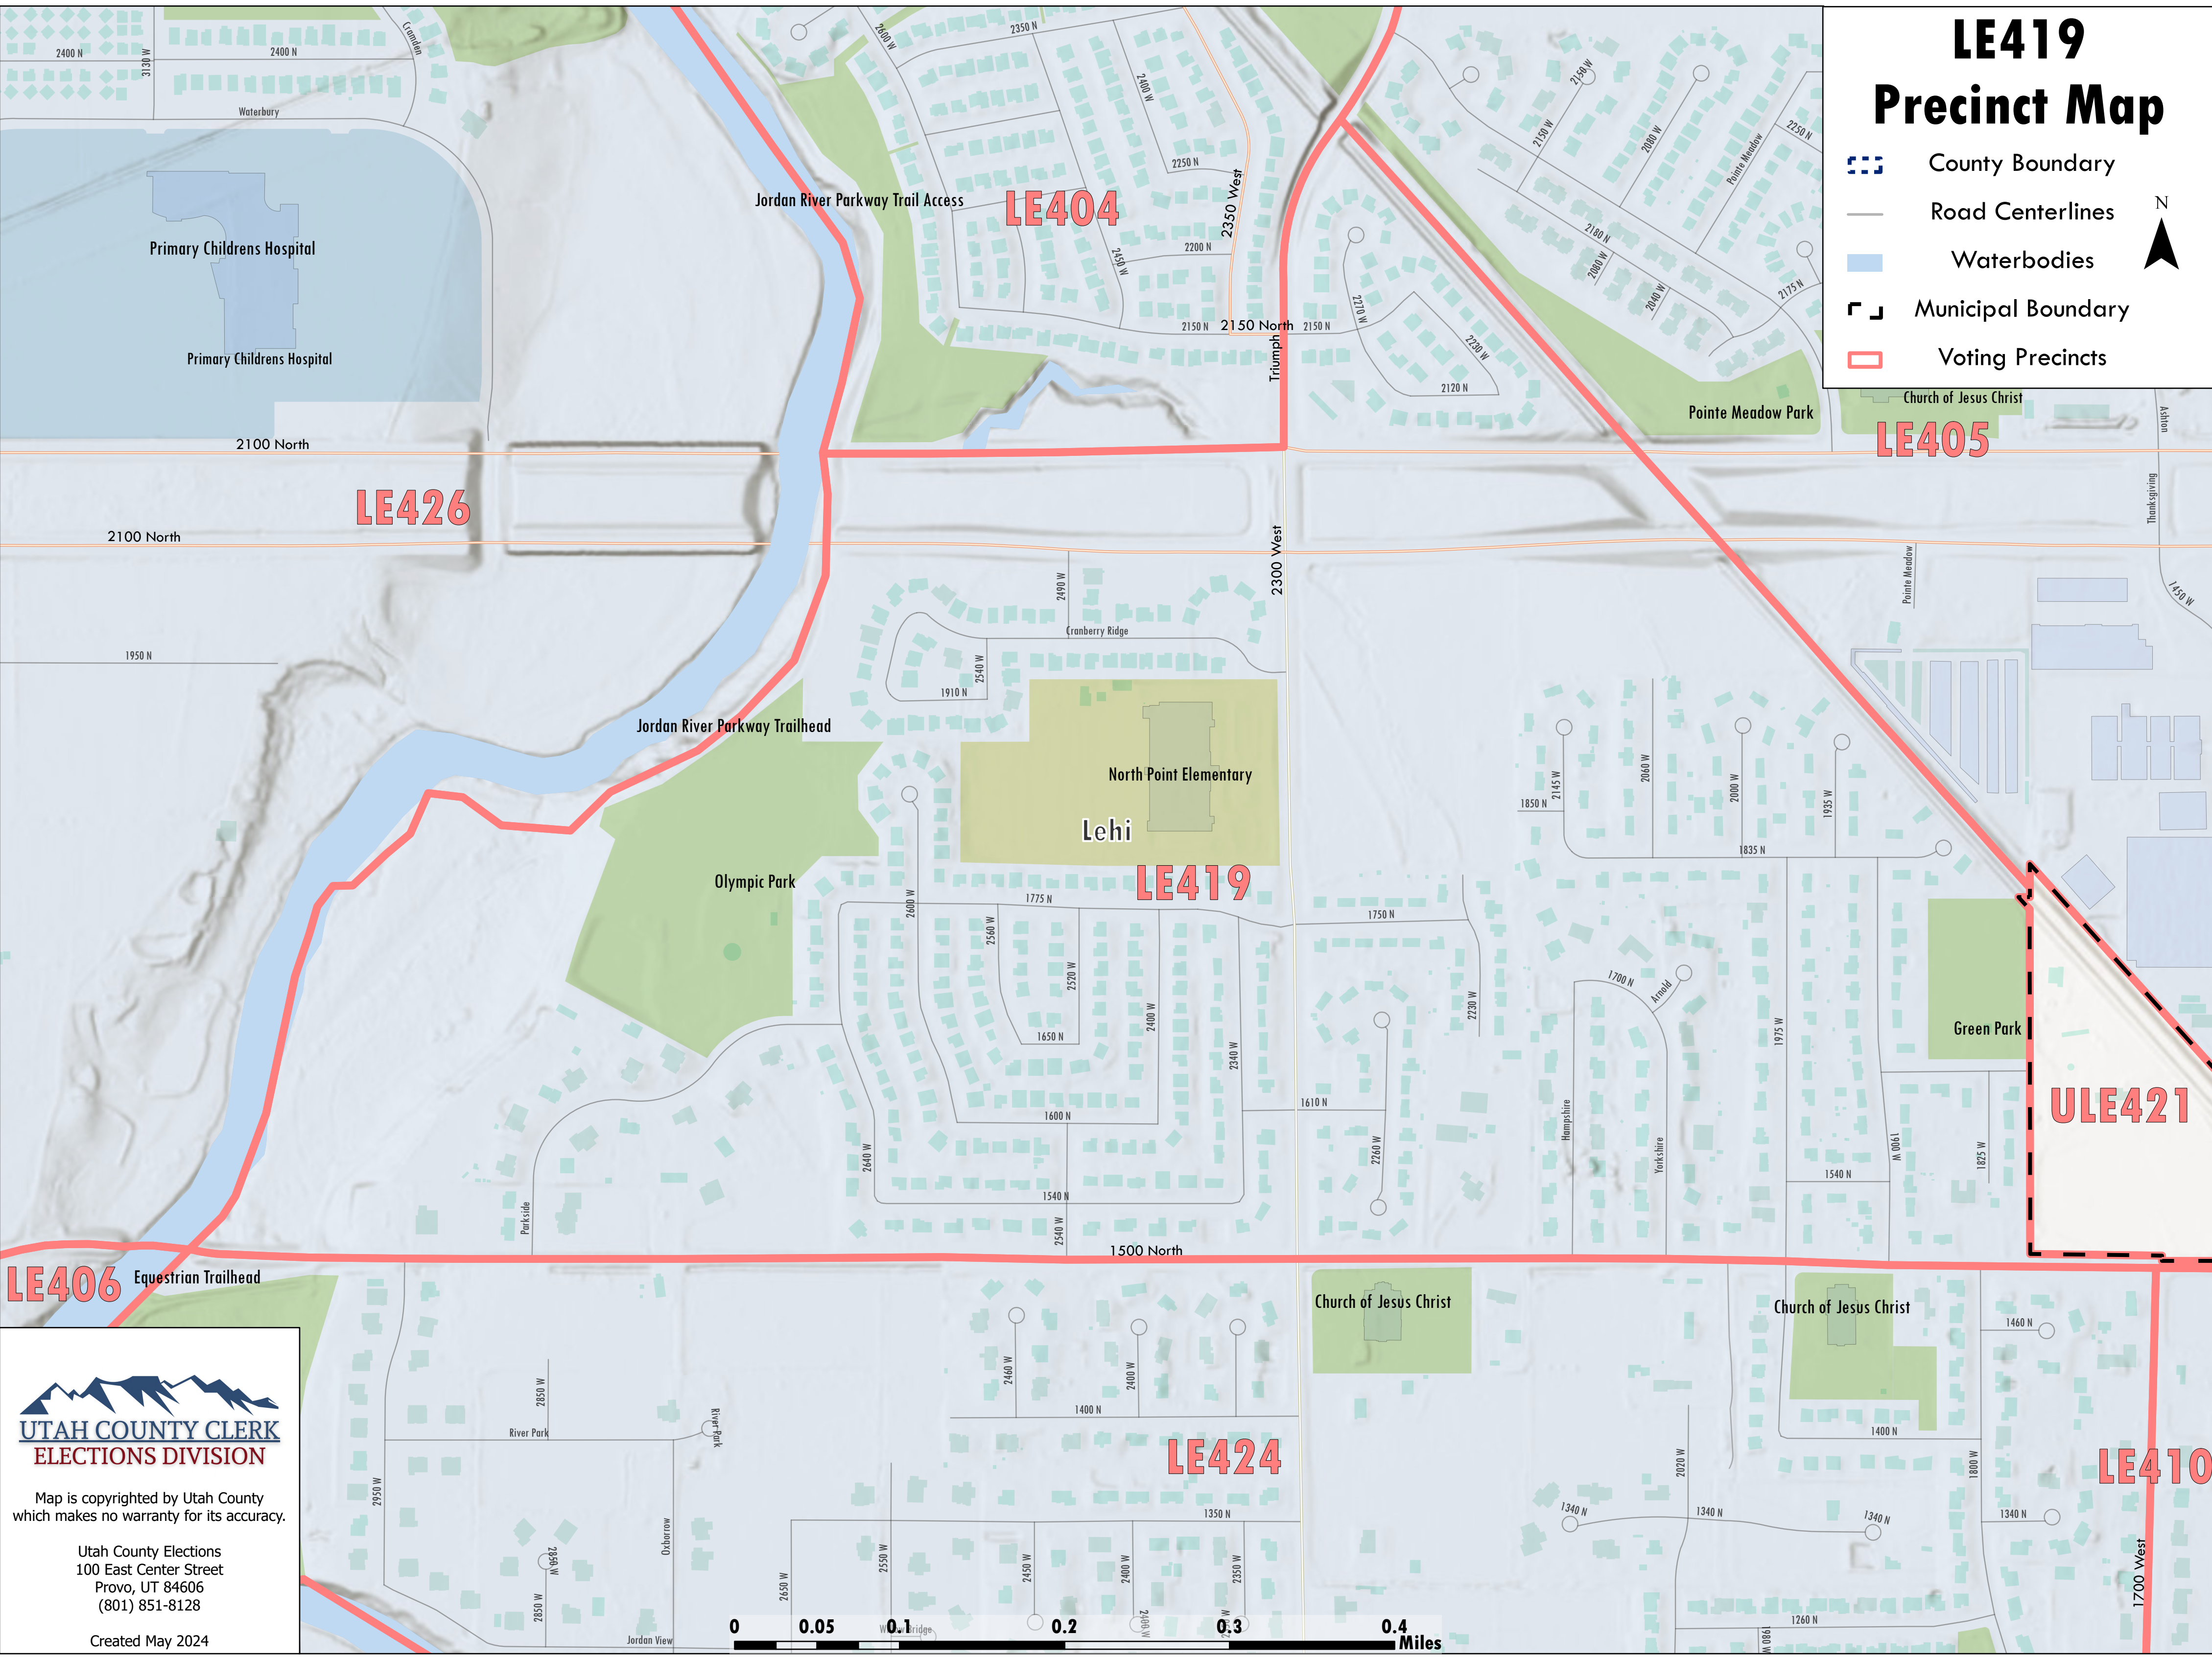

LE419 Precinct Map

- County Boundary
- Road Centerlines
- Waterbodies
- Municipal Boundary
- Voting Precincts

**UTAH COUNTY CLERK
ELECTIONS DIVISION**

Map is copyrighted by Utah County
which makes no warranty for its accuracy.

Utah County Elections
100 East Center Street
Provo, UT 84606
(801) 851-8128

Created May 2024