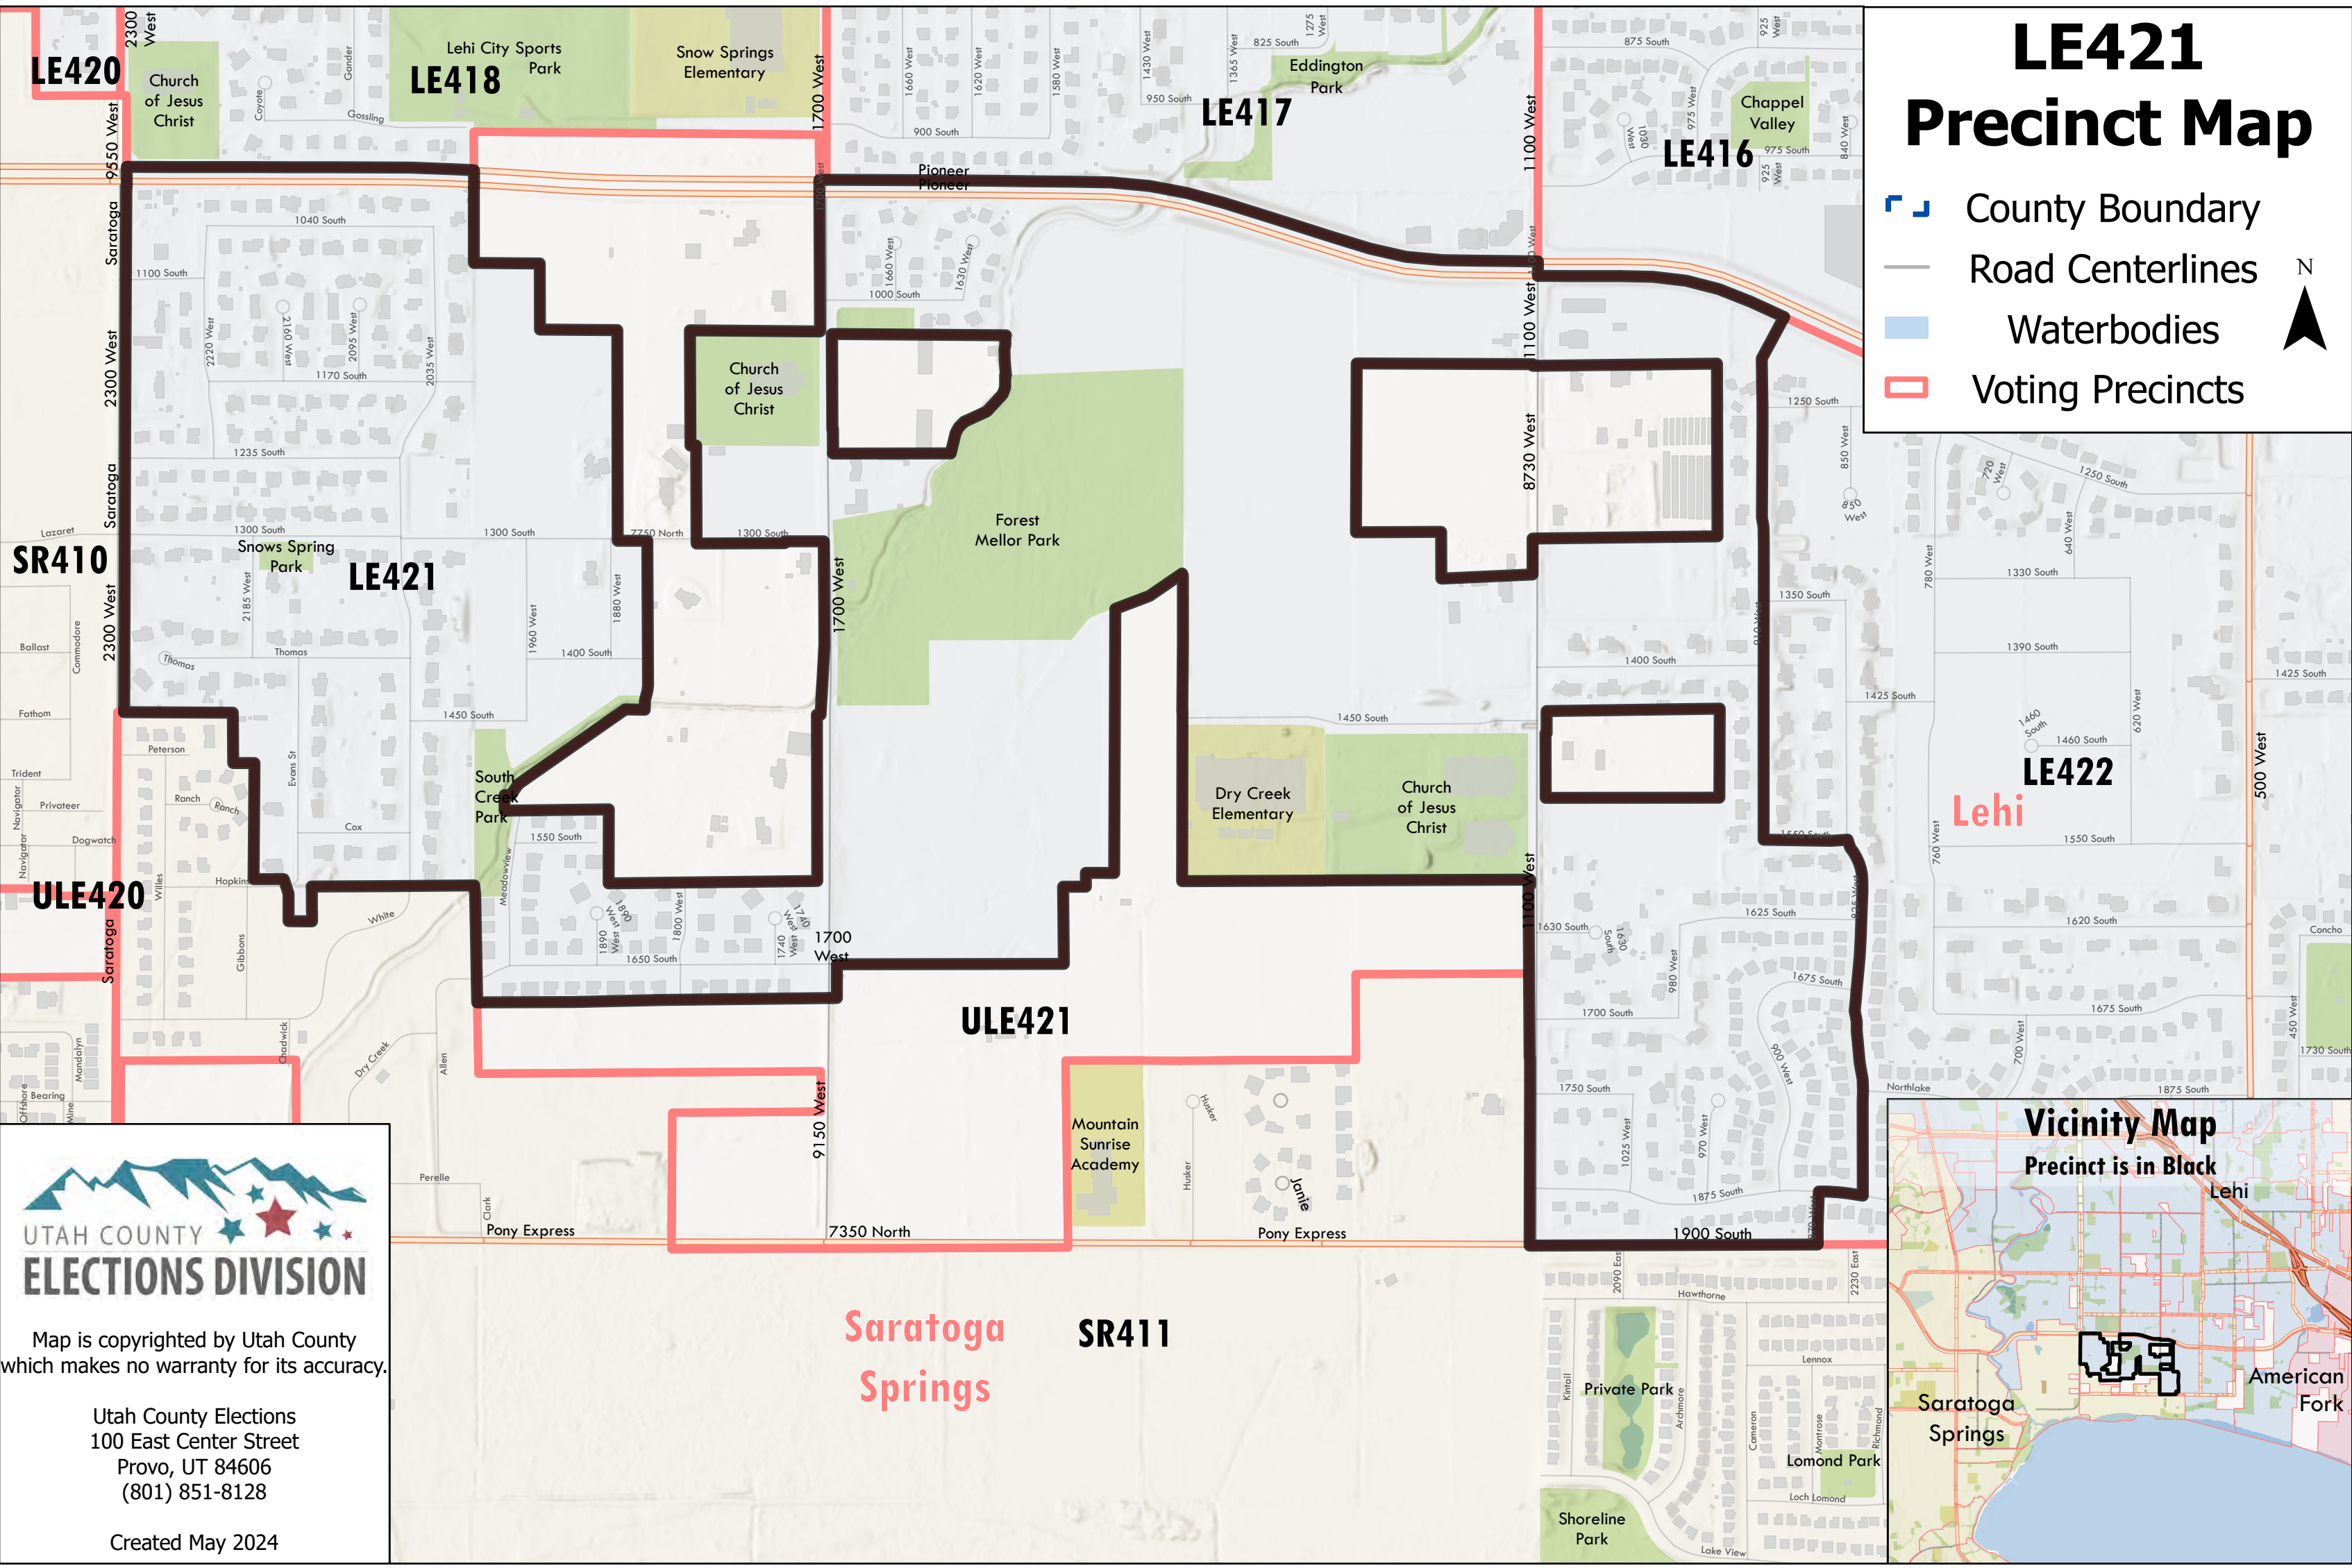

LE421 Precinct Map

-  County Boundary
-  Road Centerlines
-  Waterbodies
-  Voting Precincts

UTAH COUNTY
ELECTIONS DIVISION

Map is copyrighted by Utah County which makes no warranty for its accuracy.

Utah County Elections
100 East Center Street
Provo, UT 84606
(801) 851-8128

Created May 2024