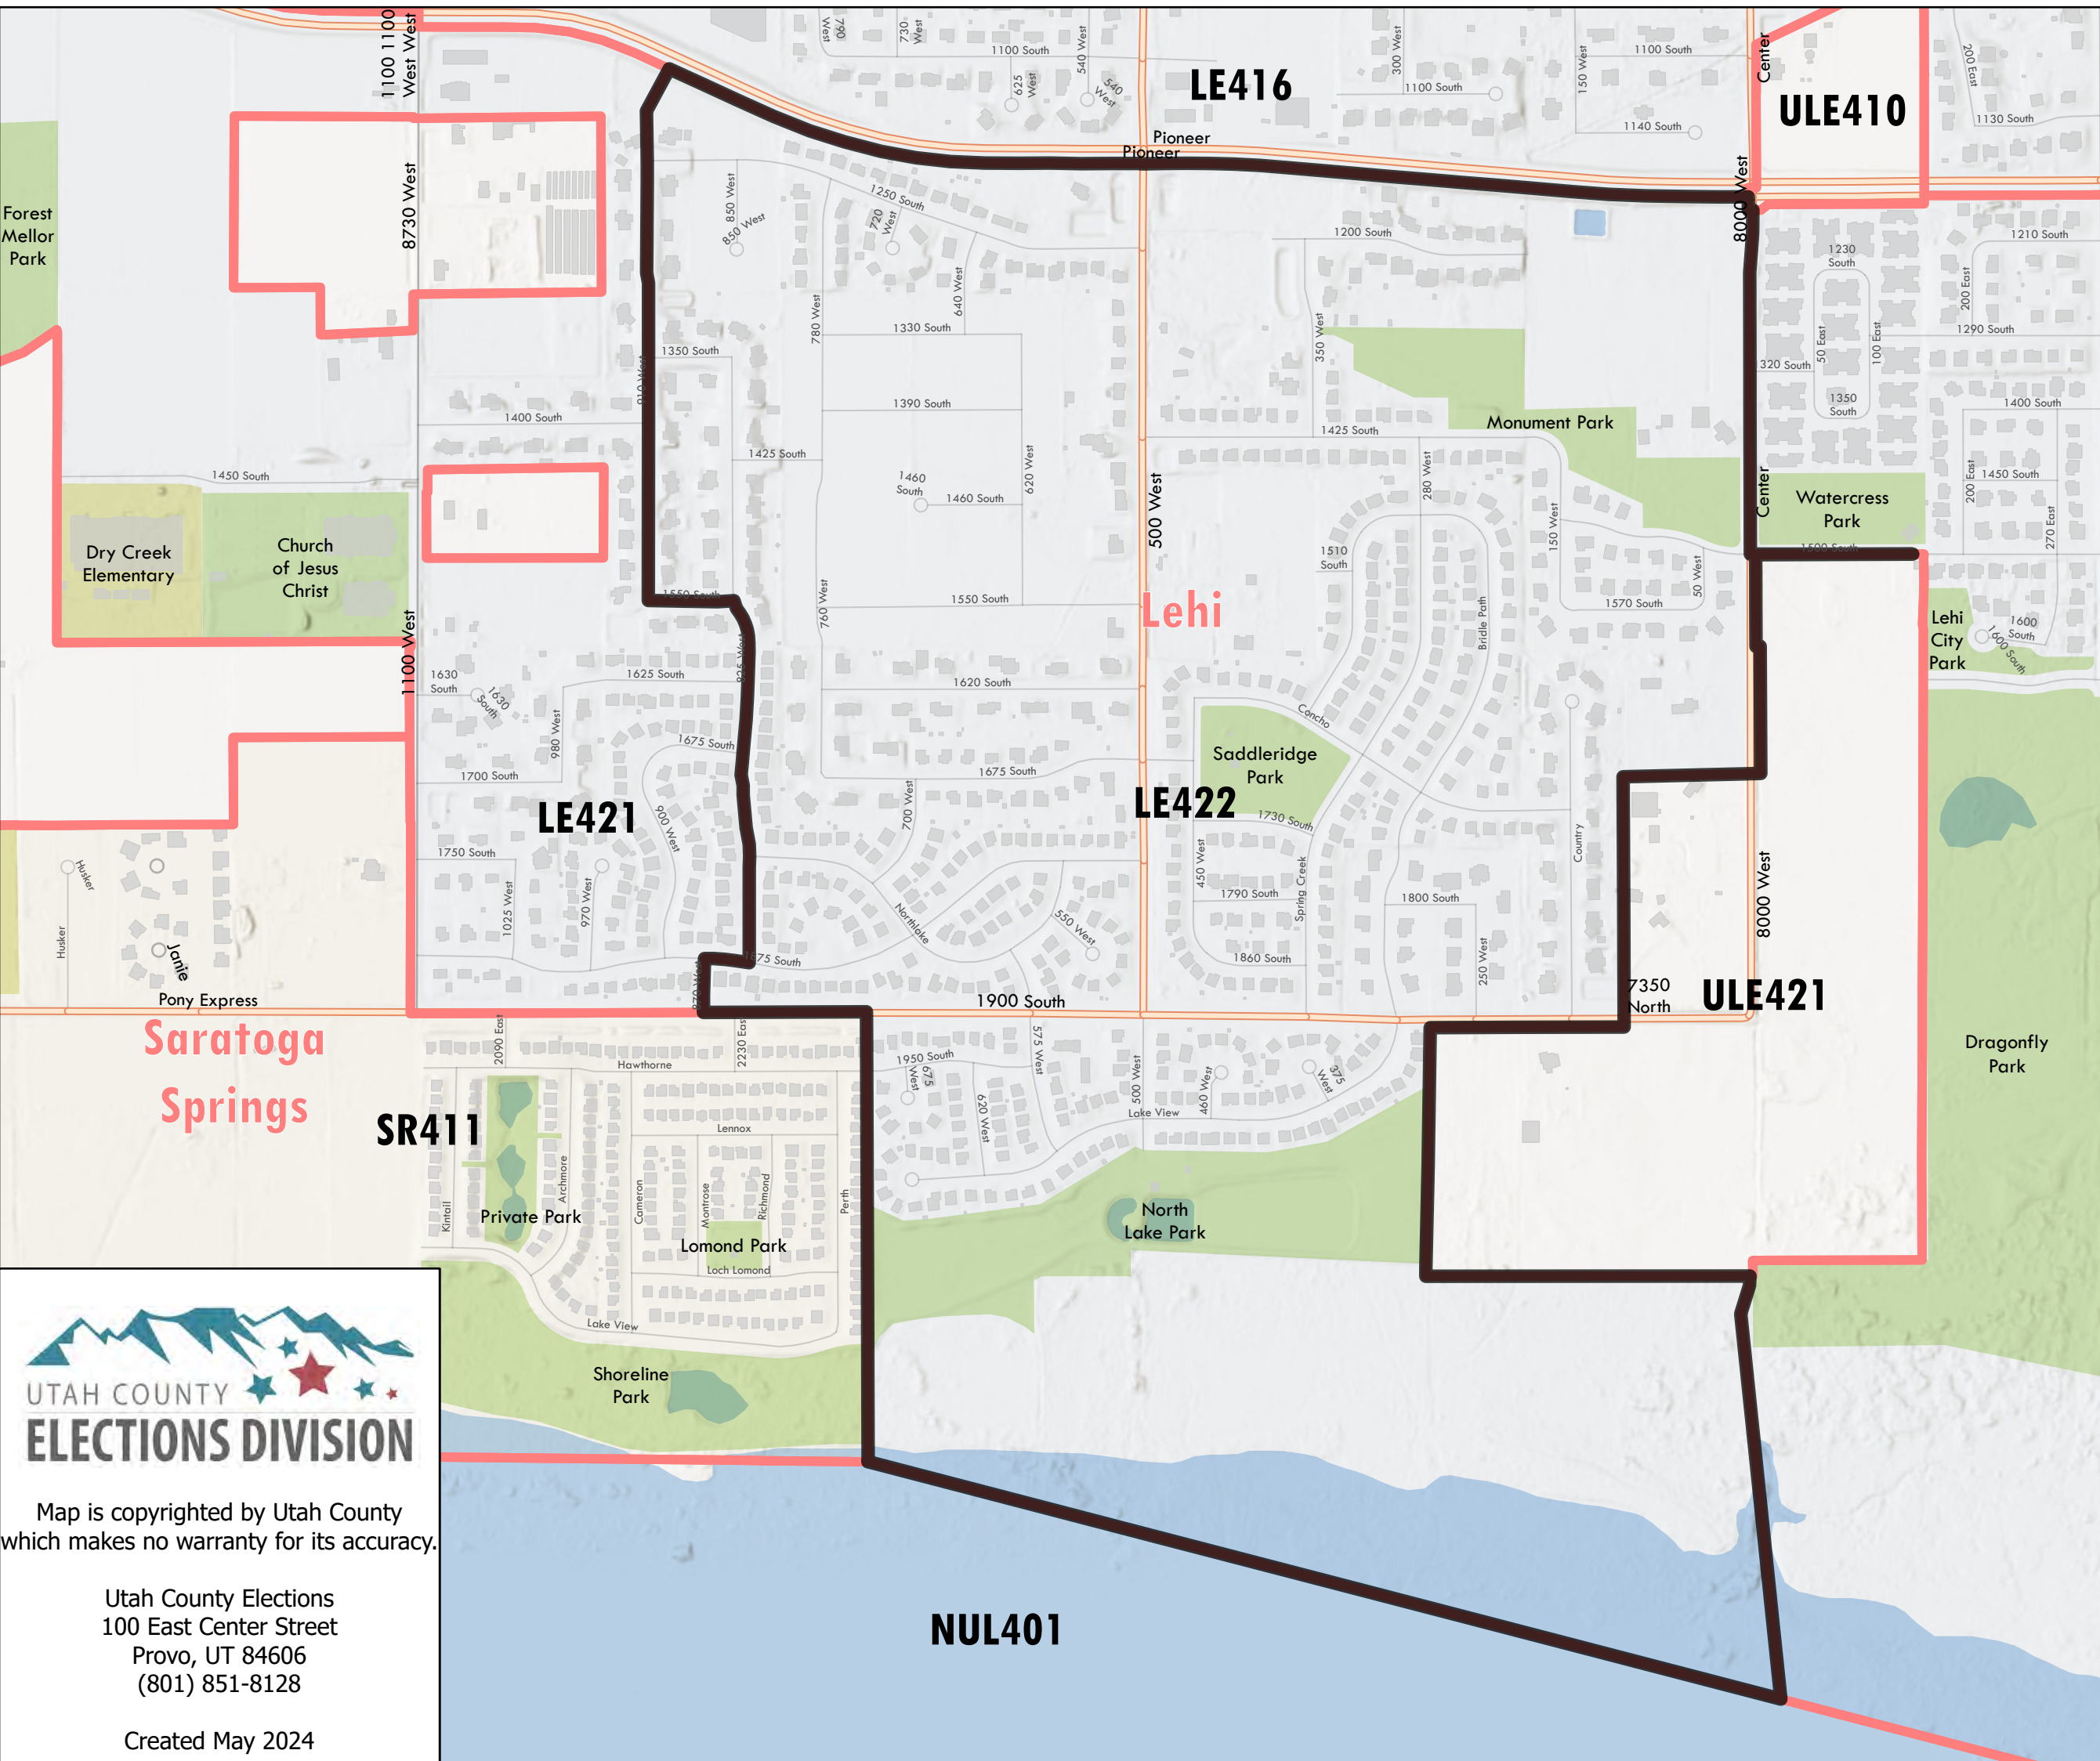

LE422 Precinct Map

-  County Boundary
-  Road Centerlines
-  Waterbodies
-  Voting Precincts

Map is copyrighted by Utah County which makes no warranty for its accuracy.

Utah County Elections
 100 East Center Street
 Provo, UT 84606
 (801) 851-8128

Created May 2024