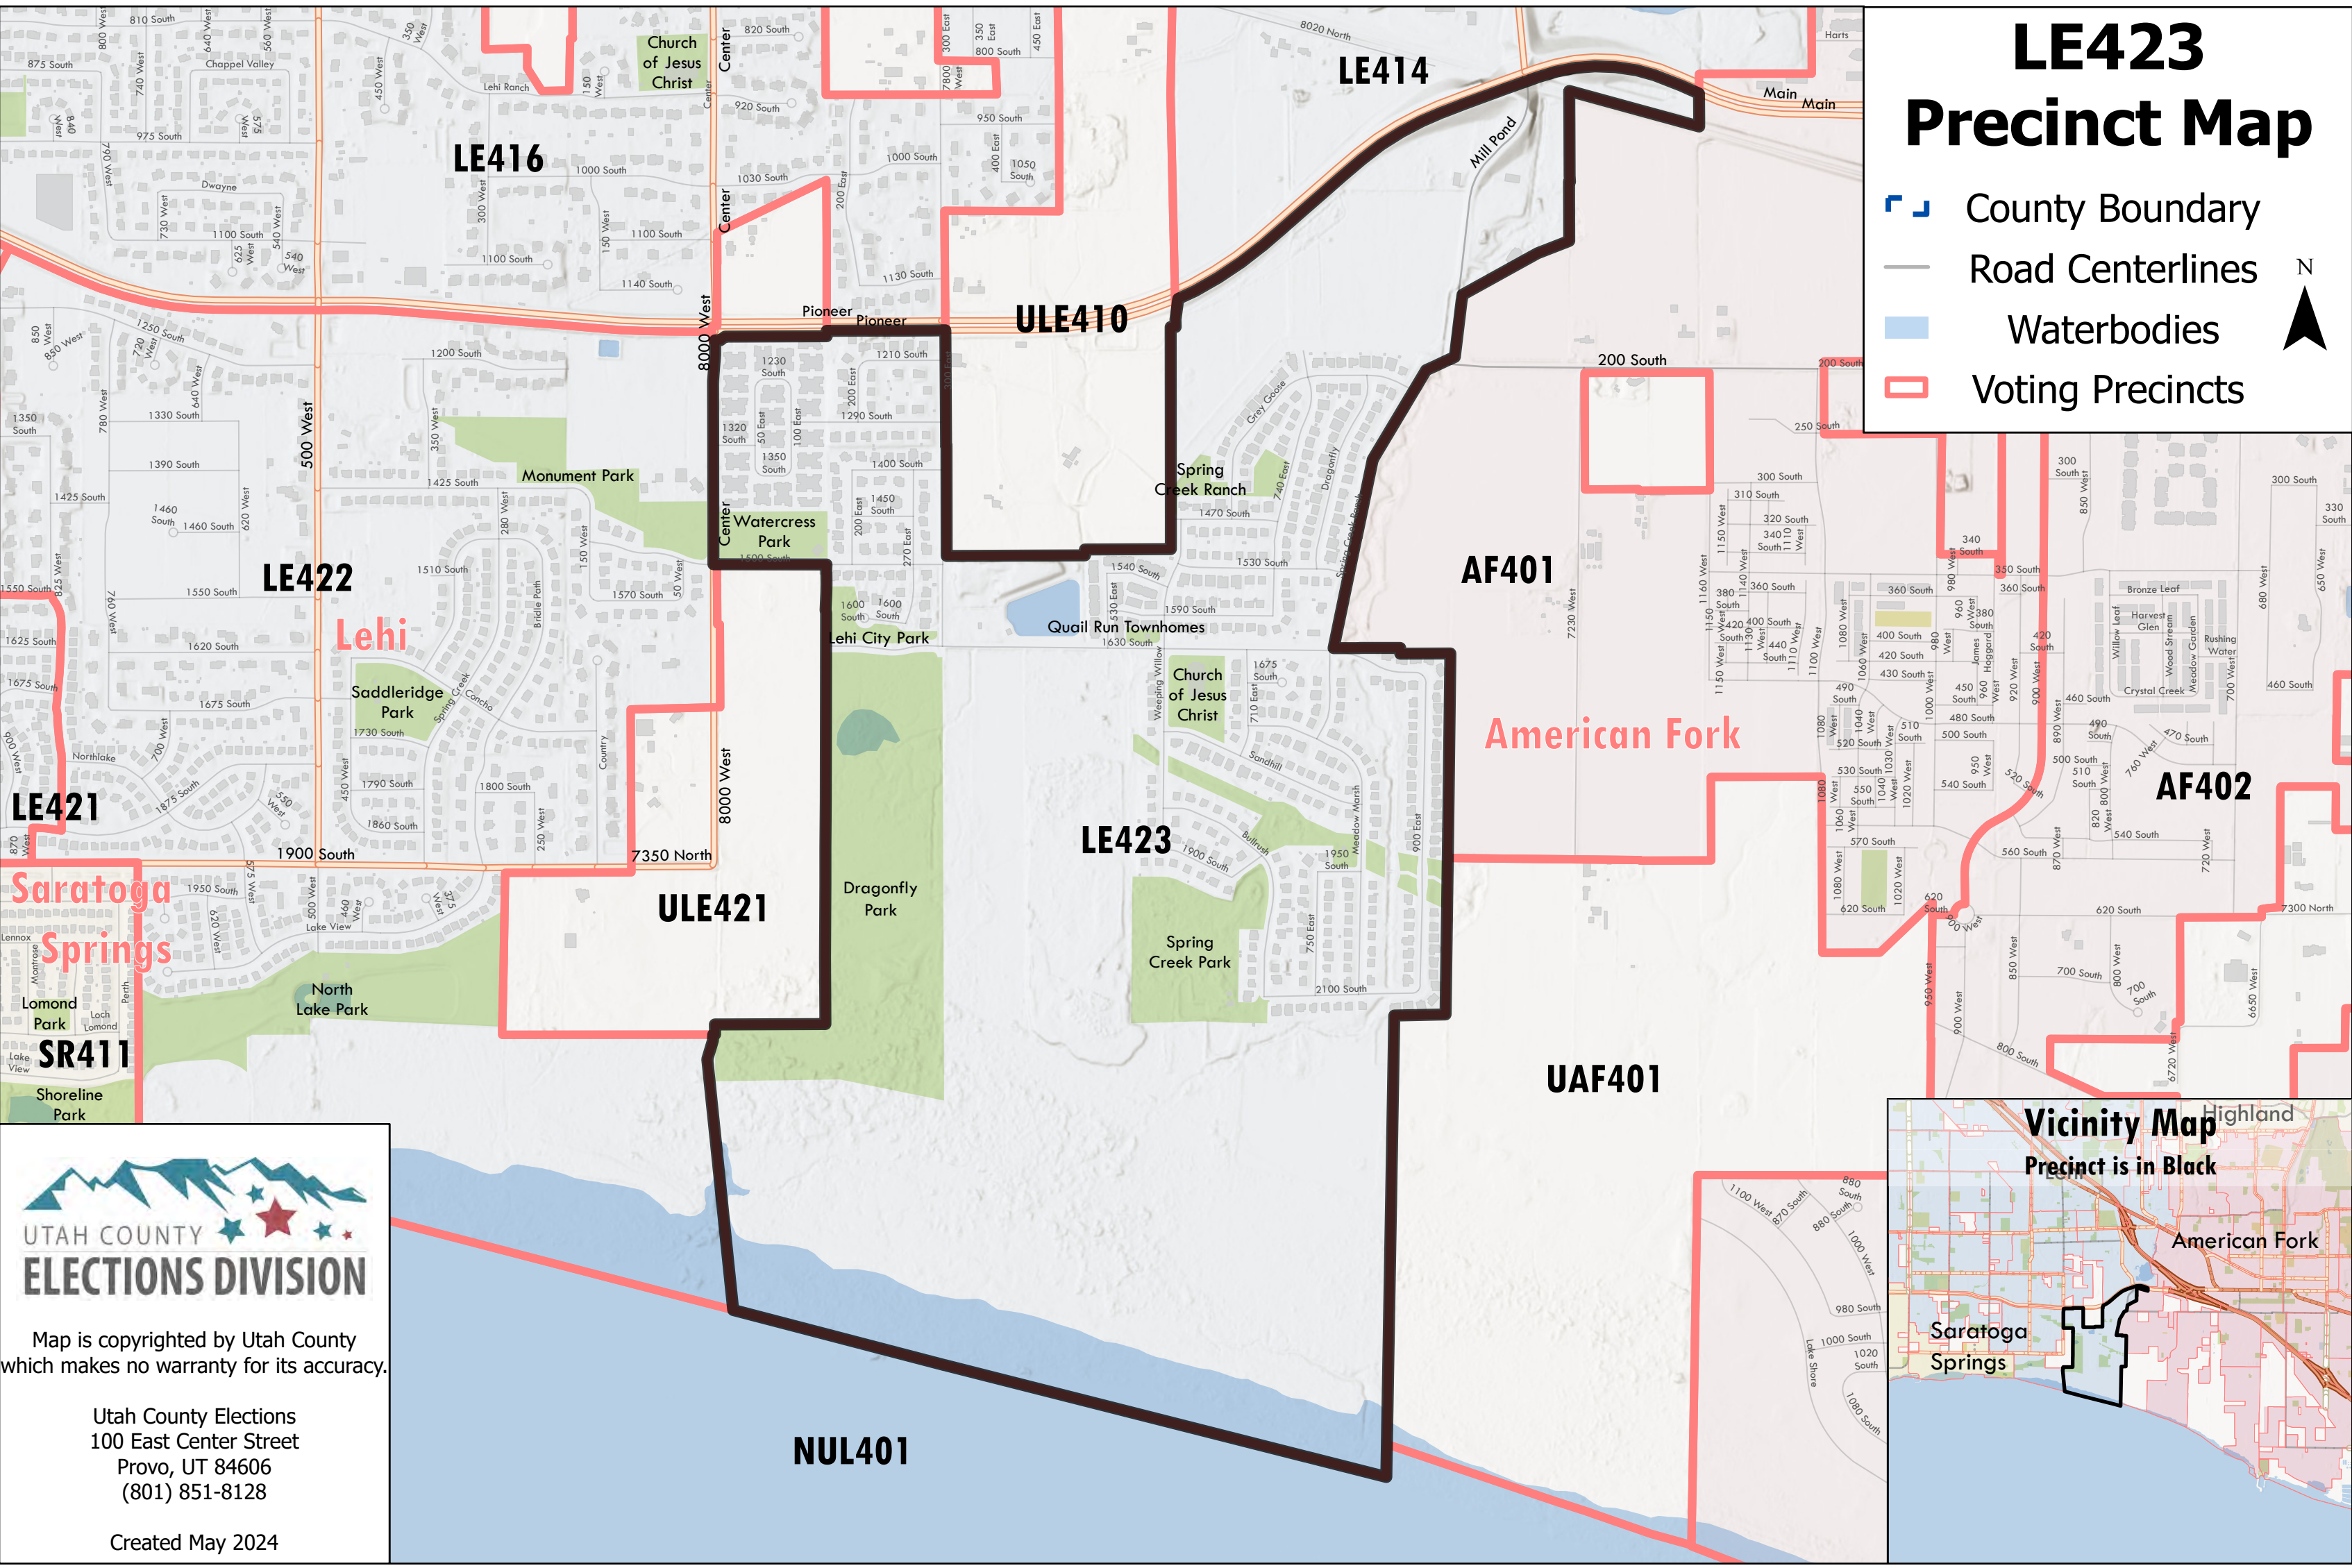

LE423 Precinct Map

-  County Boundary
-  Road Centerlines
-  Waterbodies
-  Voting Precincts

**UTAH COUNTY
ELECTIONS DIVISION**

Map is copyrighted by Utah County
which makes no warranty for its accuracy.

Utah County Elections
100 East Center Street
Provo, UT 84606
(801) 851-8128

Created May 2024