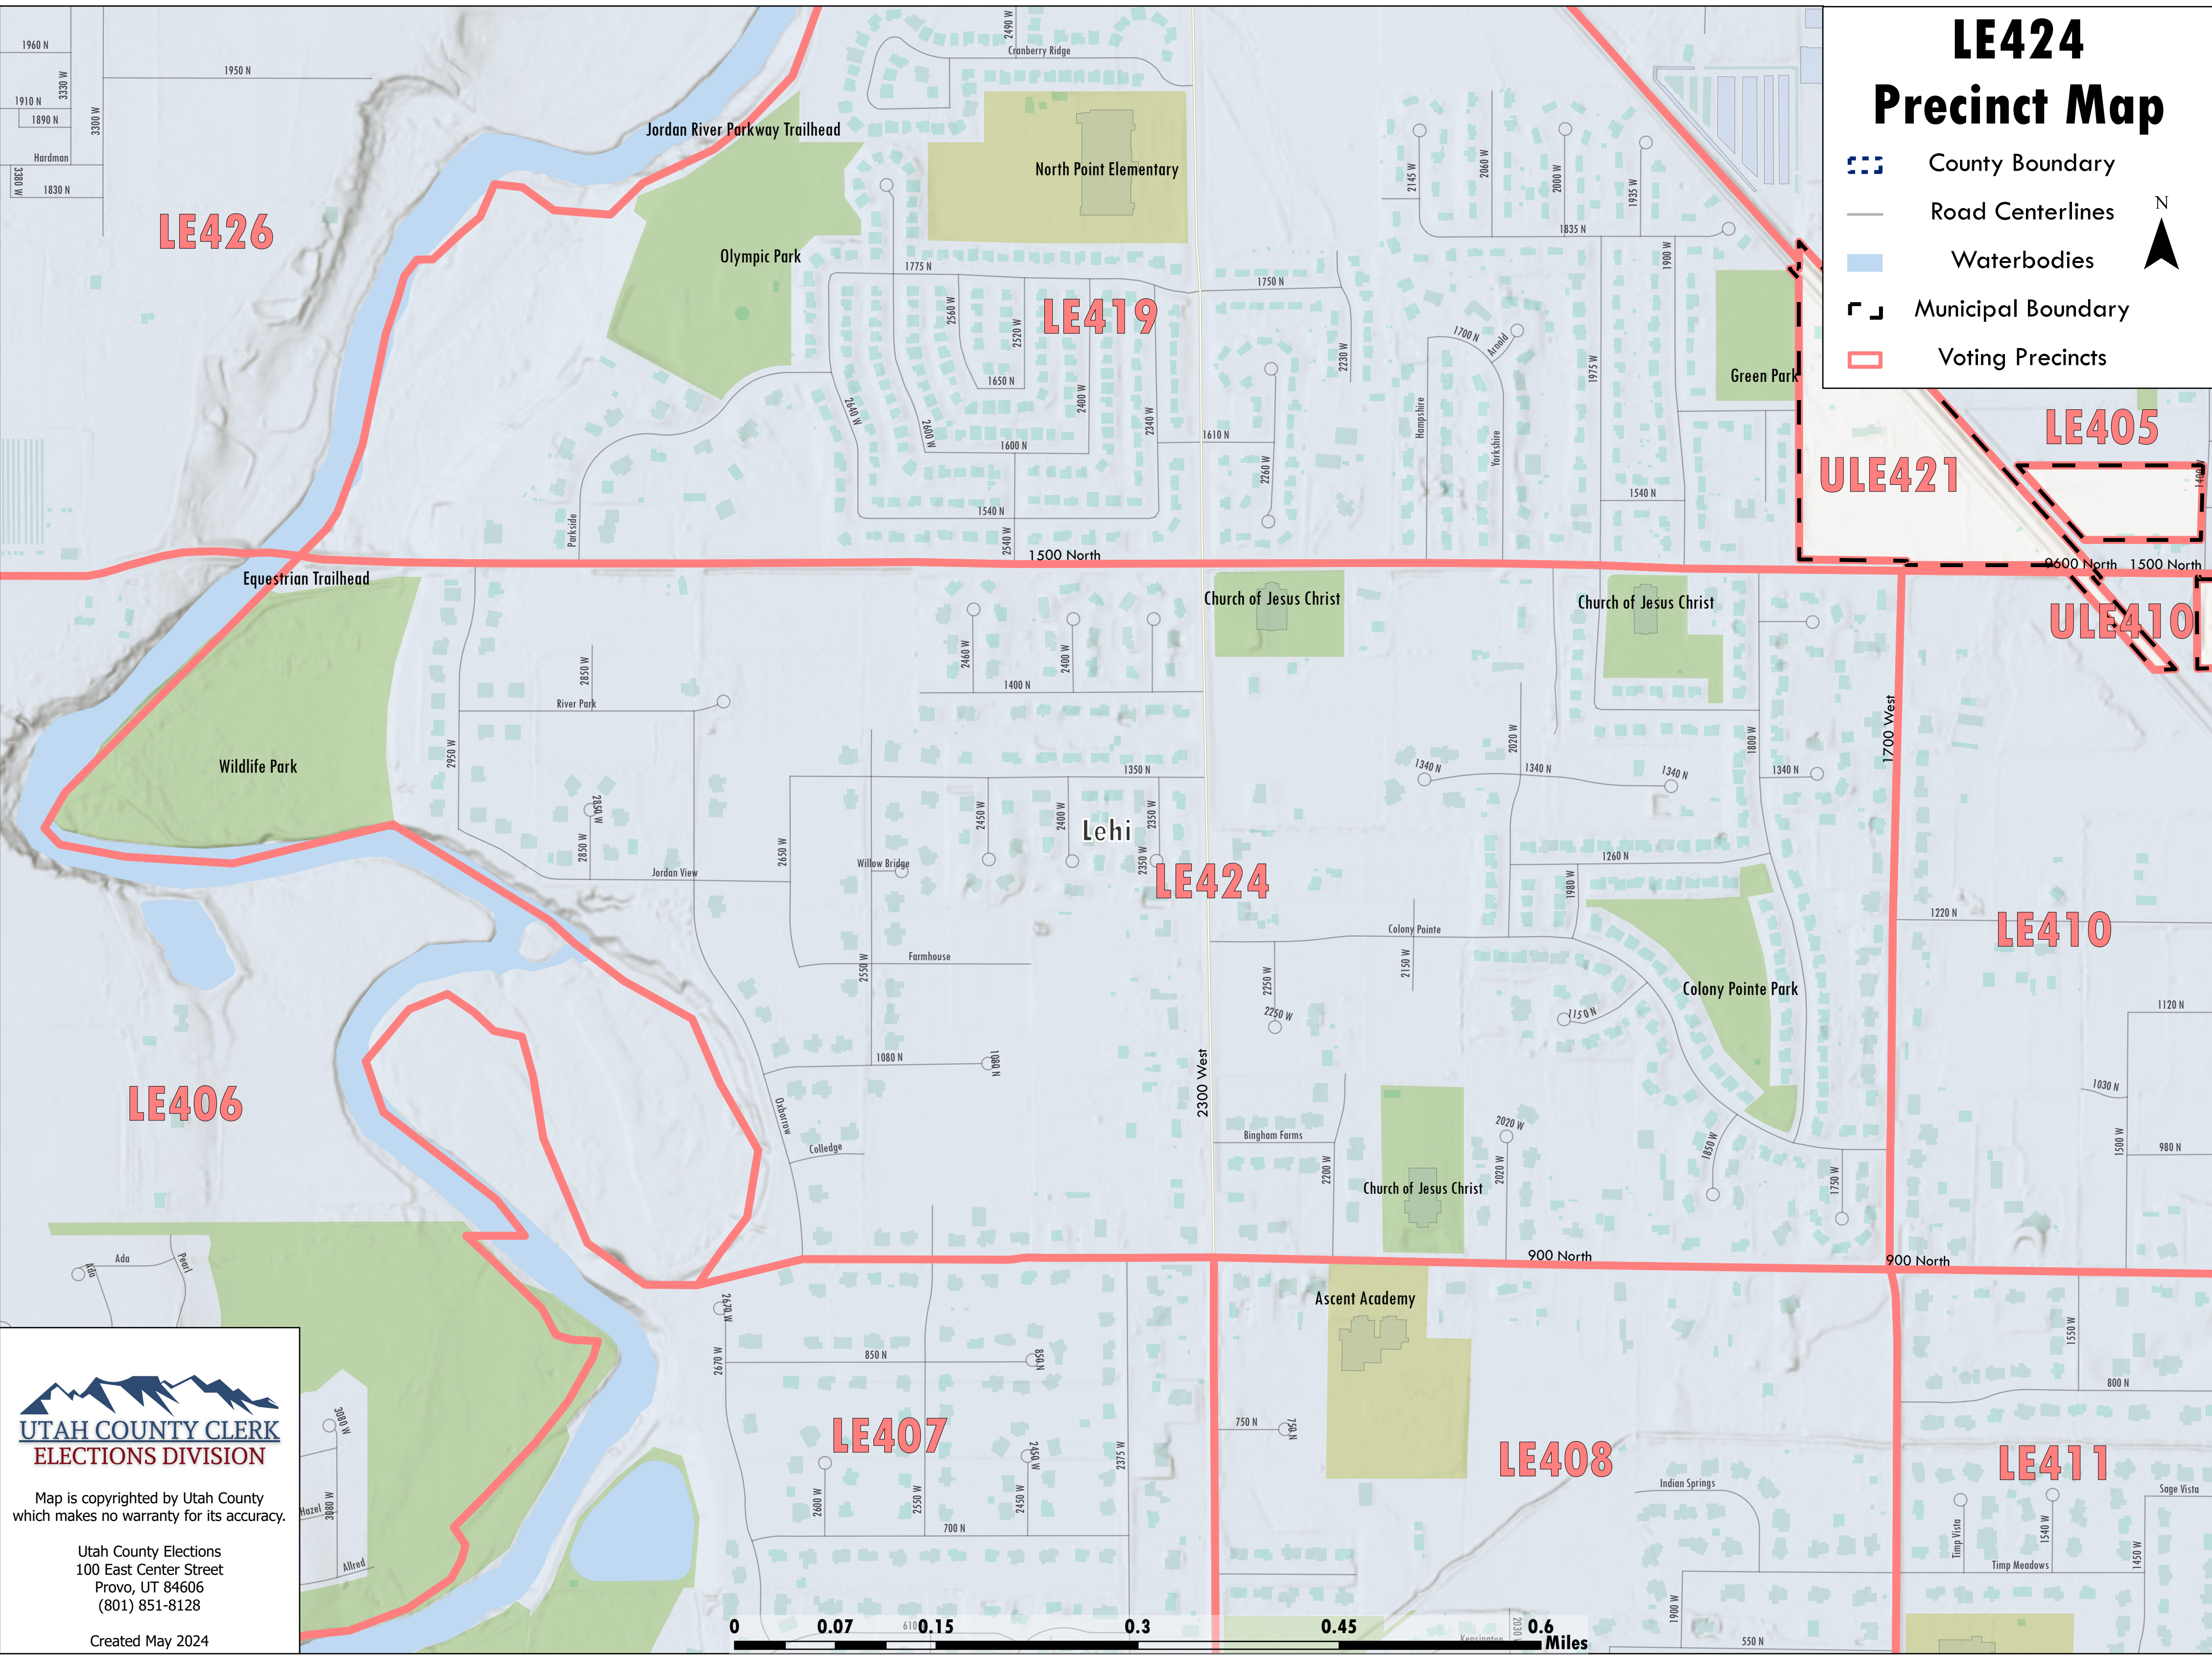

LE424 Precinct Map

-  County Boundary
-  Road Centerlines
-  Waterbodies
-  Municipal Boundary
-  Voting Precincts

Map is copyrighted by Utah County
which makes no warranty for its accuracy.

Utah County Elections
100 East Center Street
Provo, UT 84606
(801) 851-8128

Created May 2024