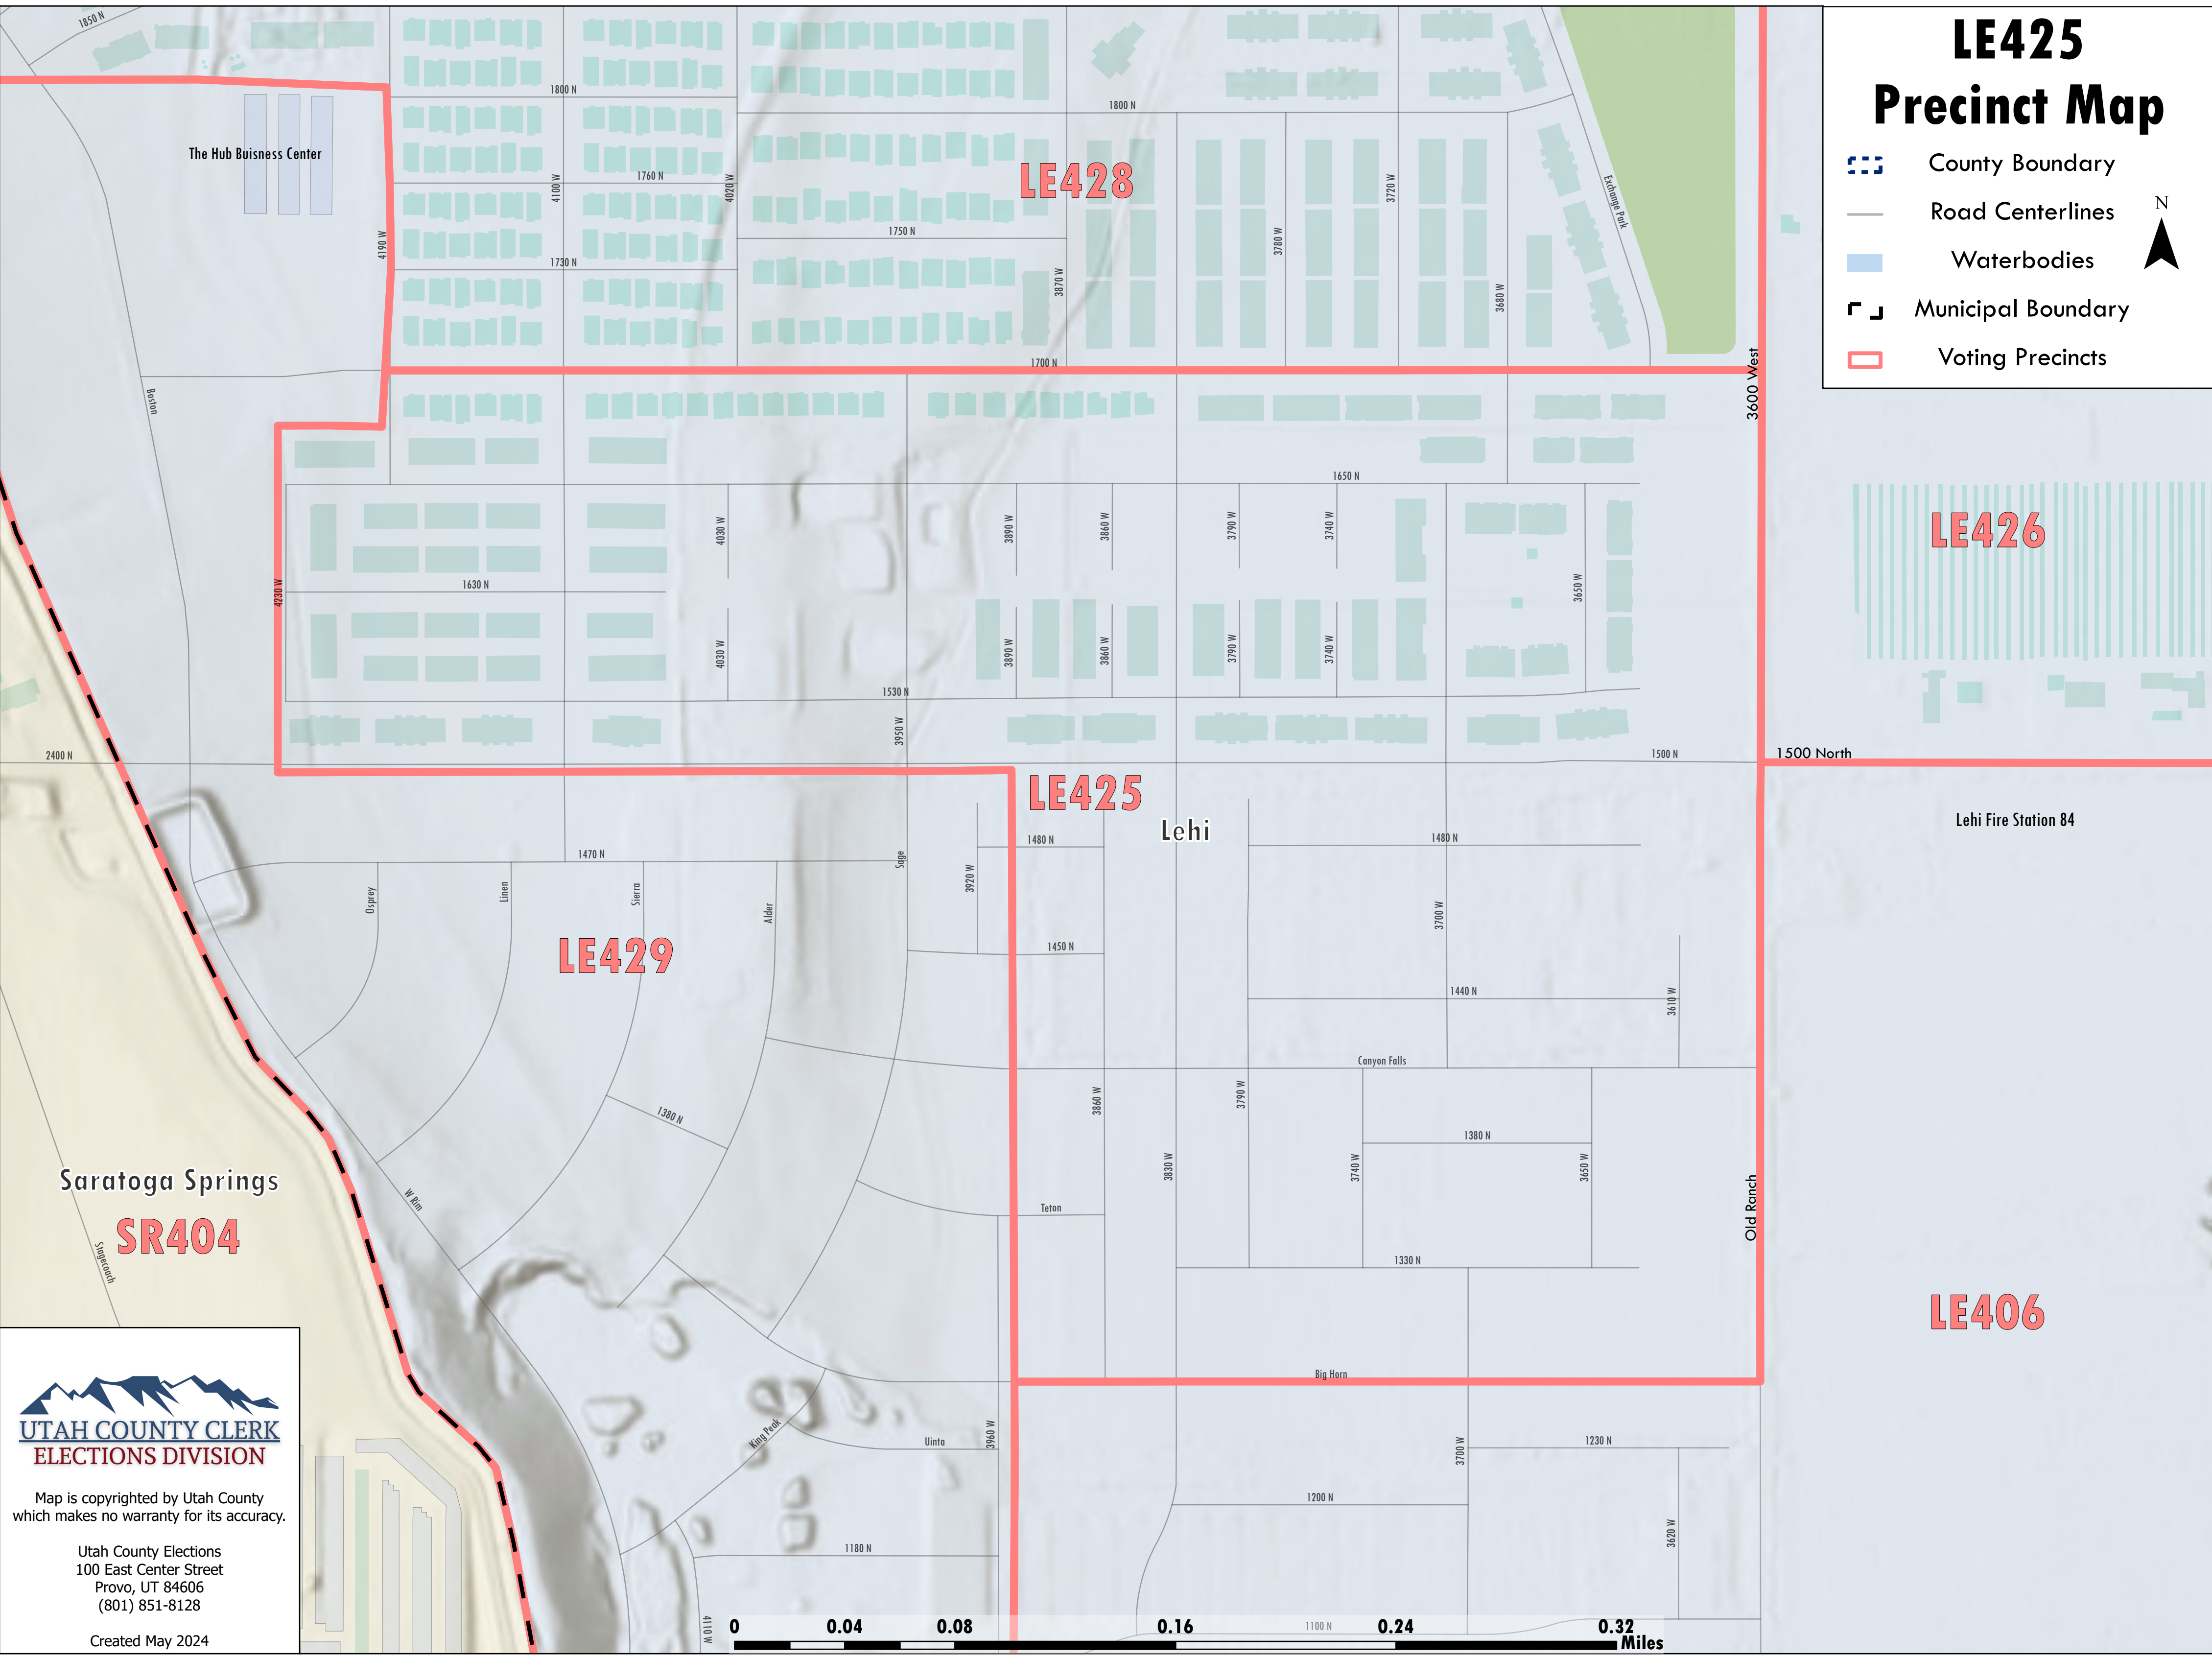

LE425 Precinct Map

-  County Boundary
-  Road Centerlines
-  Waterbodies
-  Municipal Boundary
-  Voting Precincts

UTAH COUNTY CLERK
ELECTIONS DIVISION

Map is copyrighted by Utah County
which makes no warranty for its accuracy.