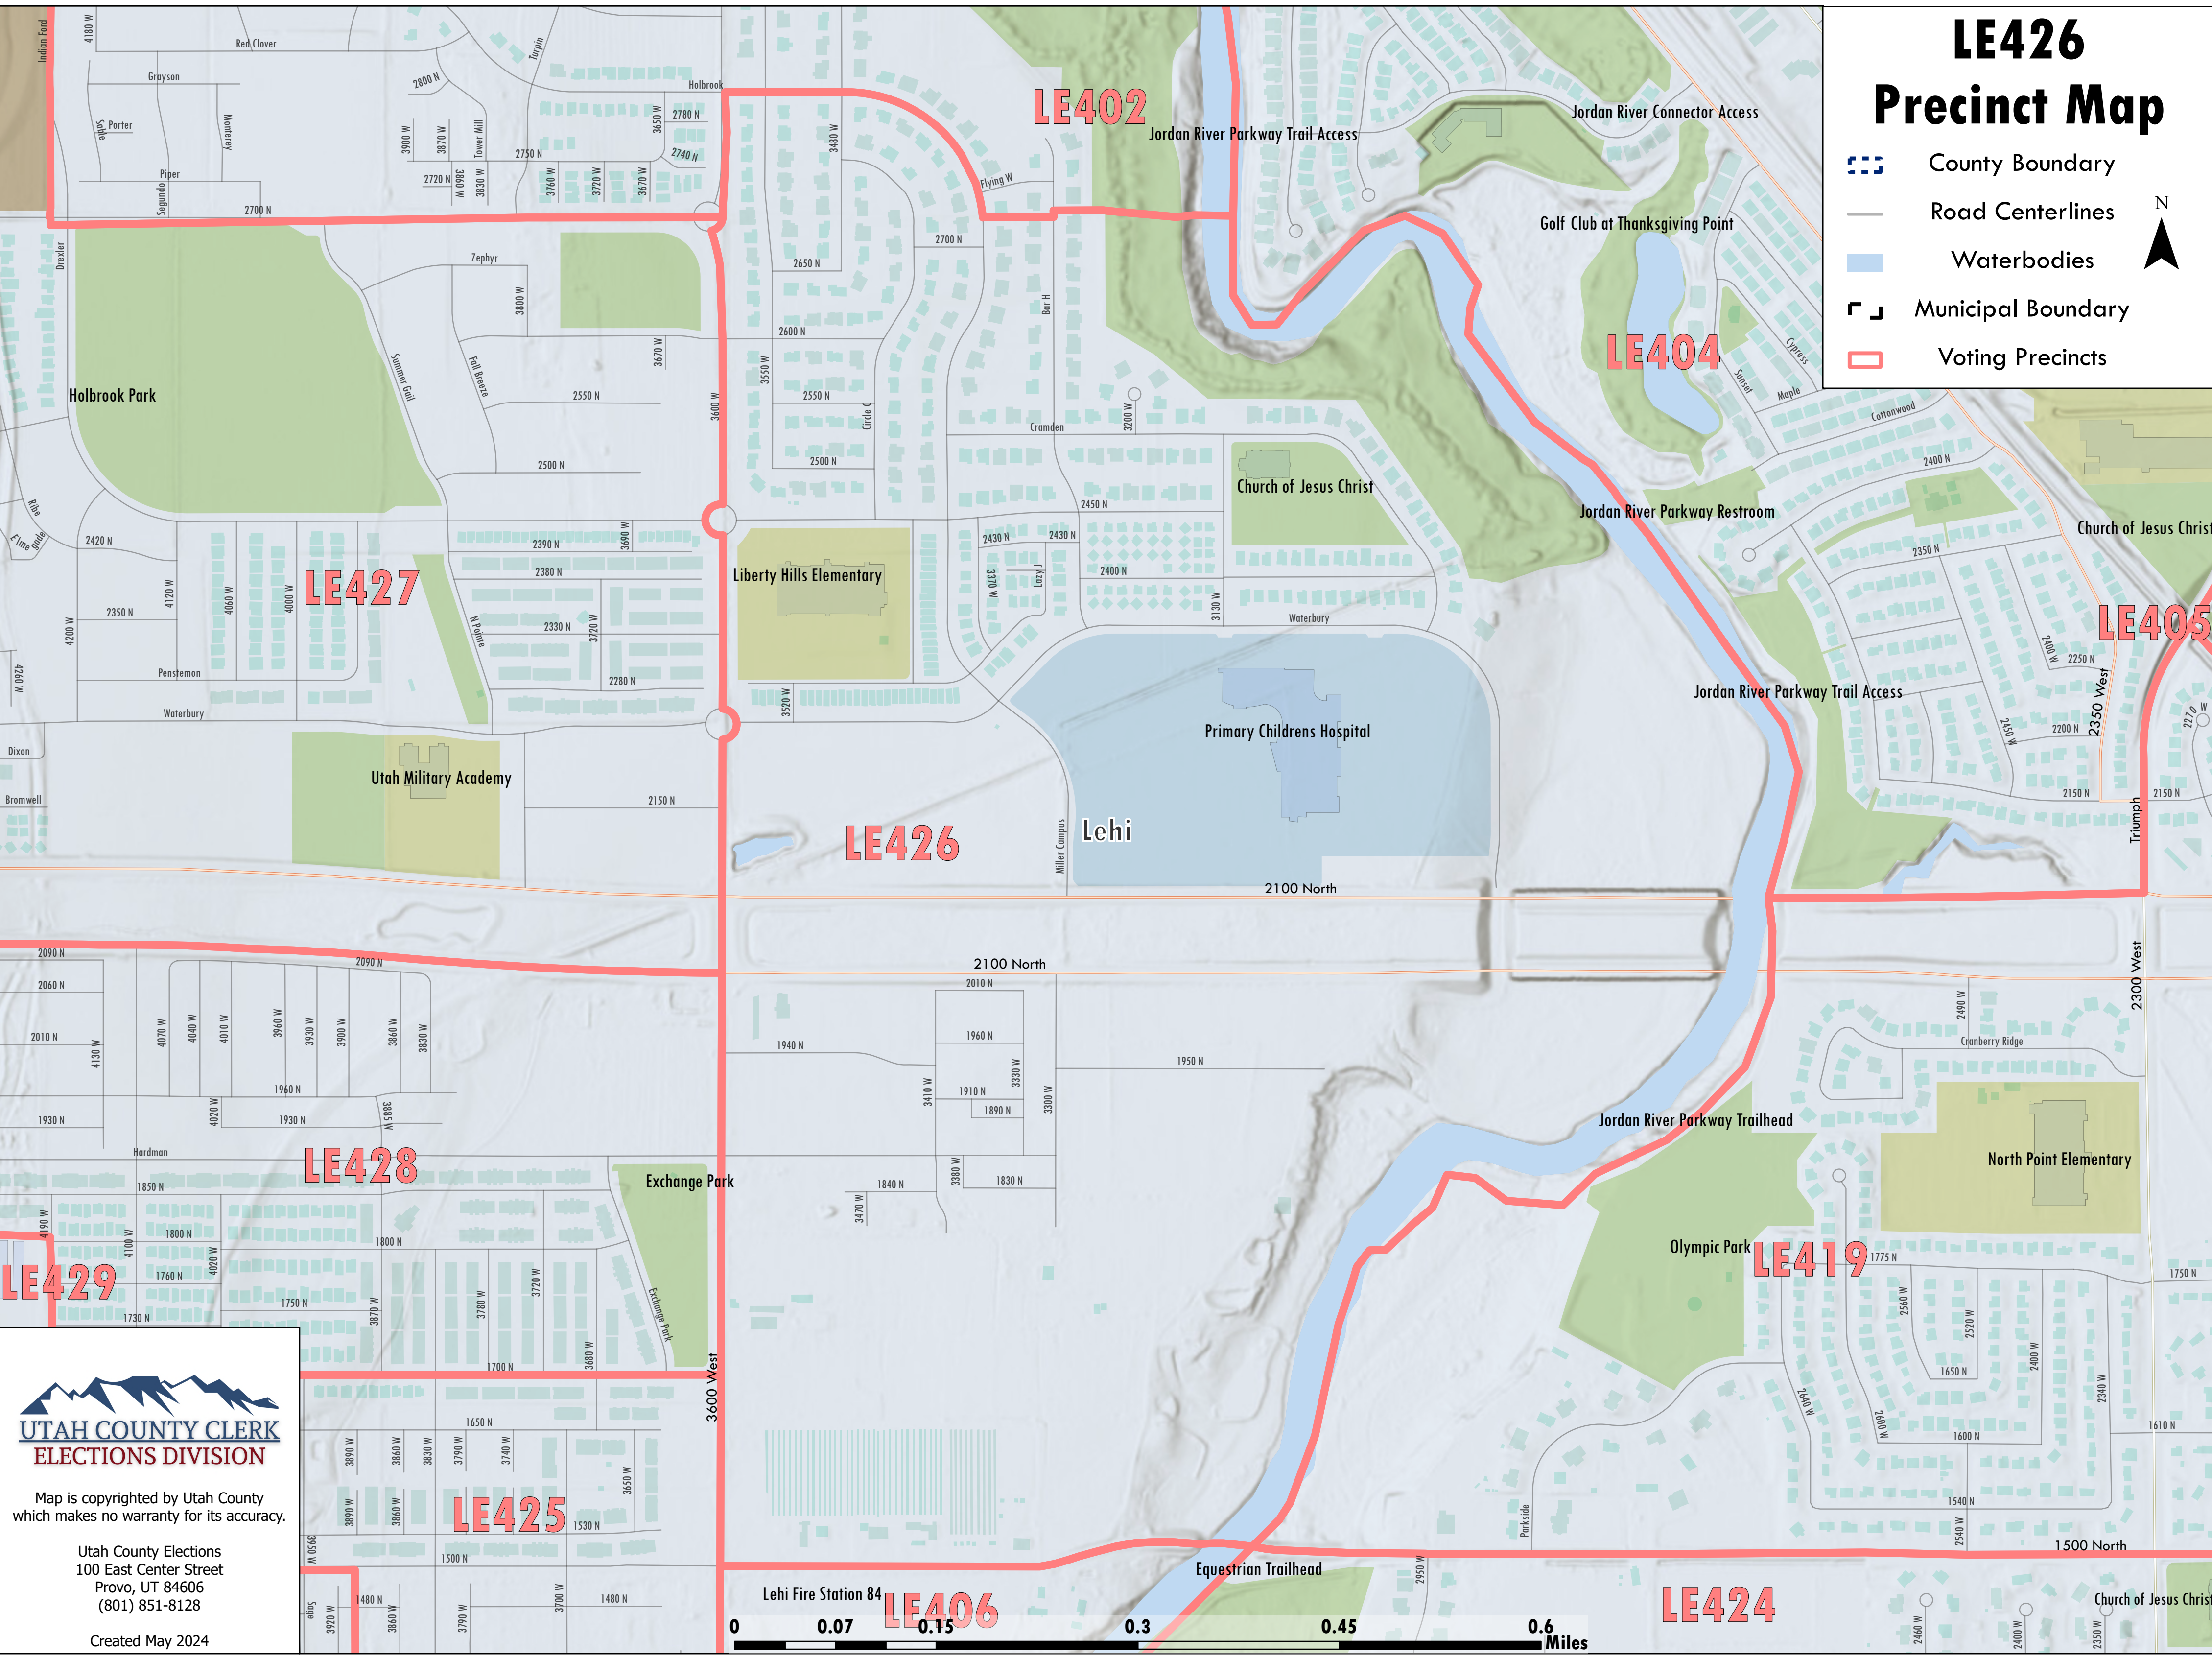

LE426 Precinct Map

-  County Boundary
-  Road Centerlines
-  Waterbodies
-  Municipal Boundary
-  Voting Precincts

UTAH COUNTY CLERK
ELECTIONS DIVISION

Map is copyrighted by Utah County
which makes no warranty for its accuracy.

Utah County Elections
100 East Center Street
Provo, UT 84606
(801) 851-8128

Created May 2024