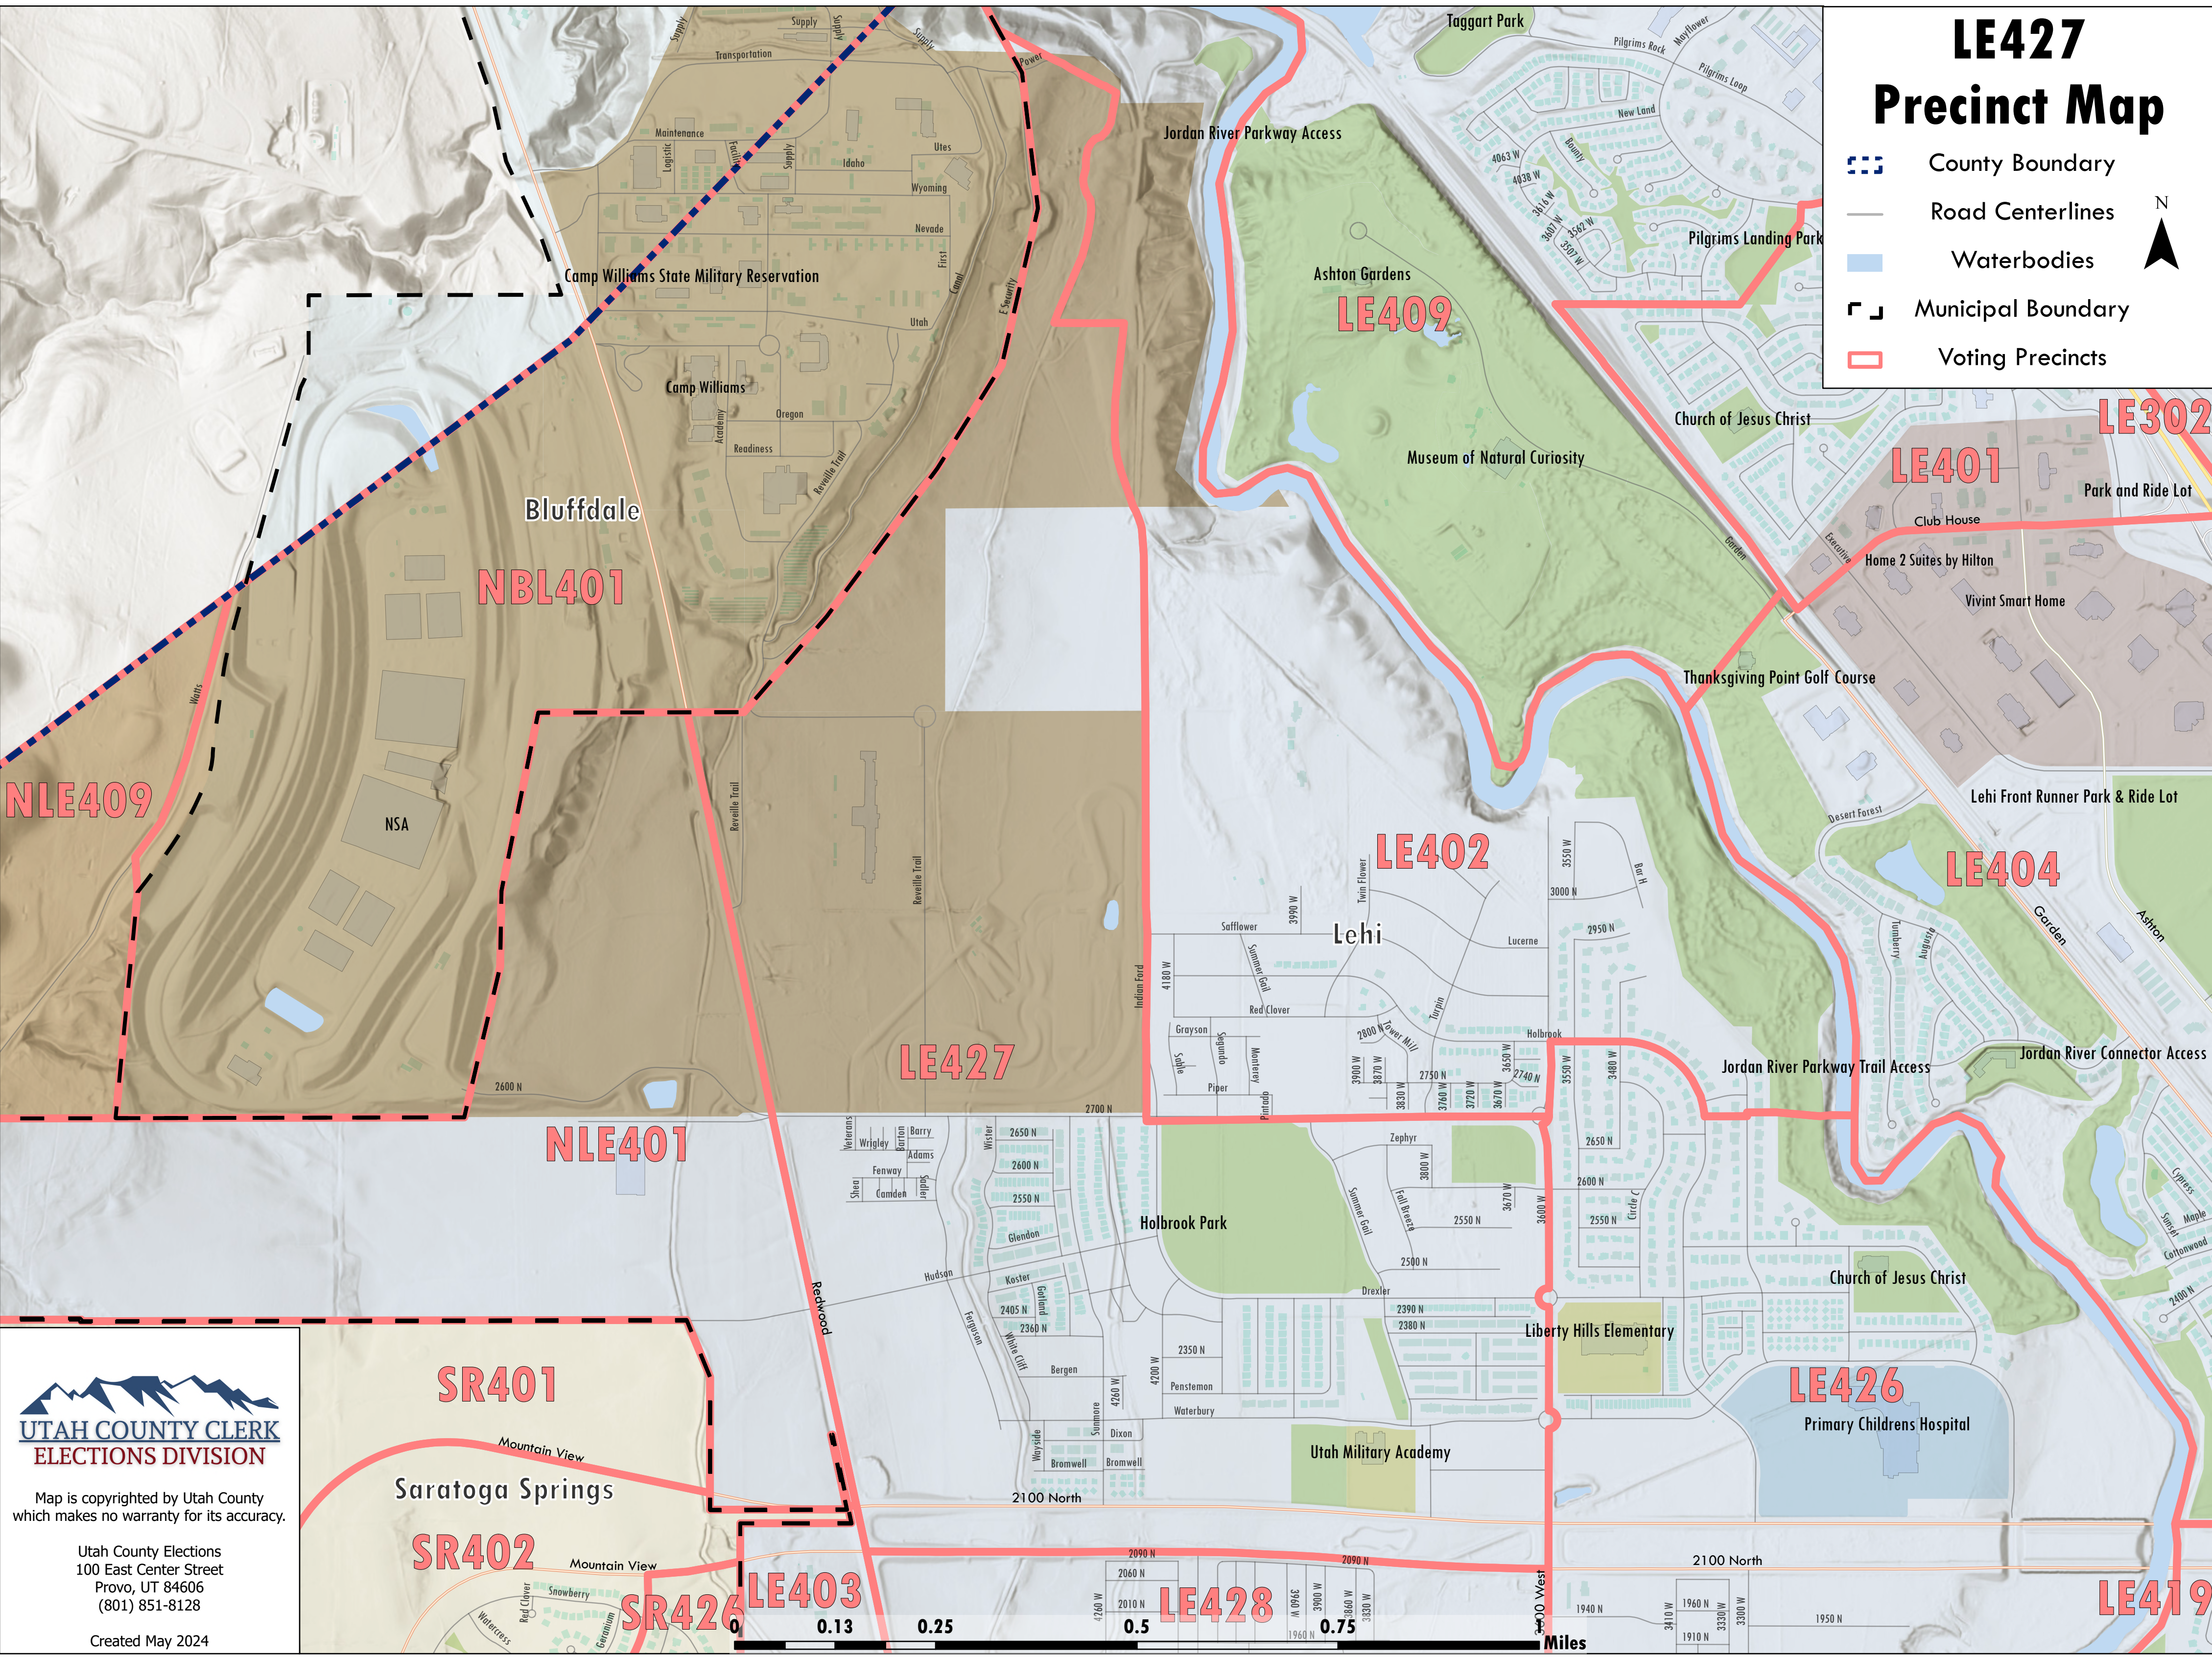

LE427 Precinct Map

-  County Boundary
-  Road Centerlines
-  Waterbodies
-  Municipal Boundary
-  Voting Precincts

Map is copyrighted by Utah County which makes no warranty for its accuracy.

Utah County Elections
 100 East Center Street
 Provo, UT 84606
 (801) 851-8128

Created May 2024

Miles