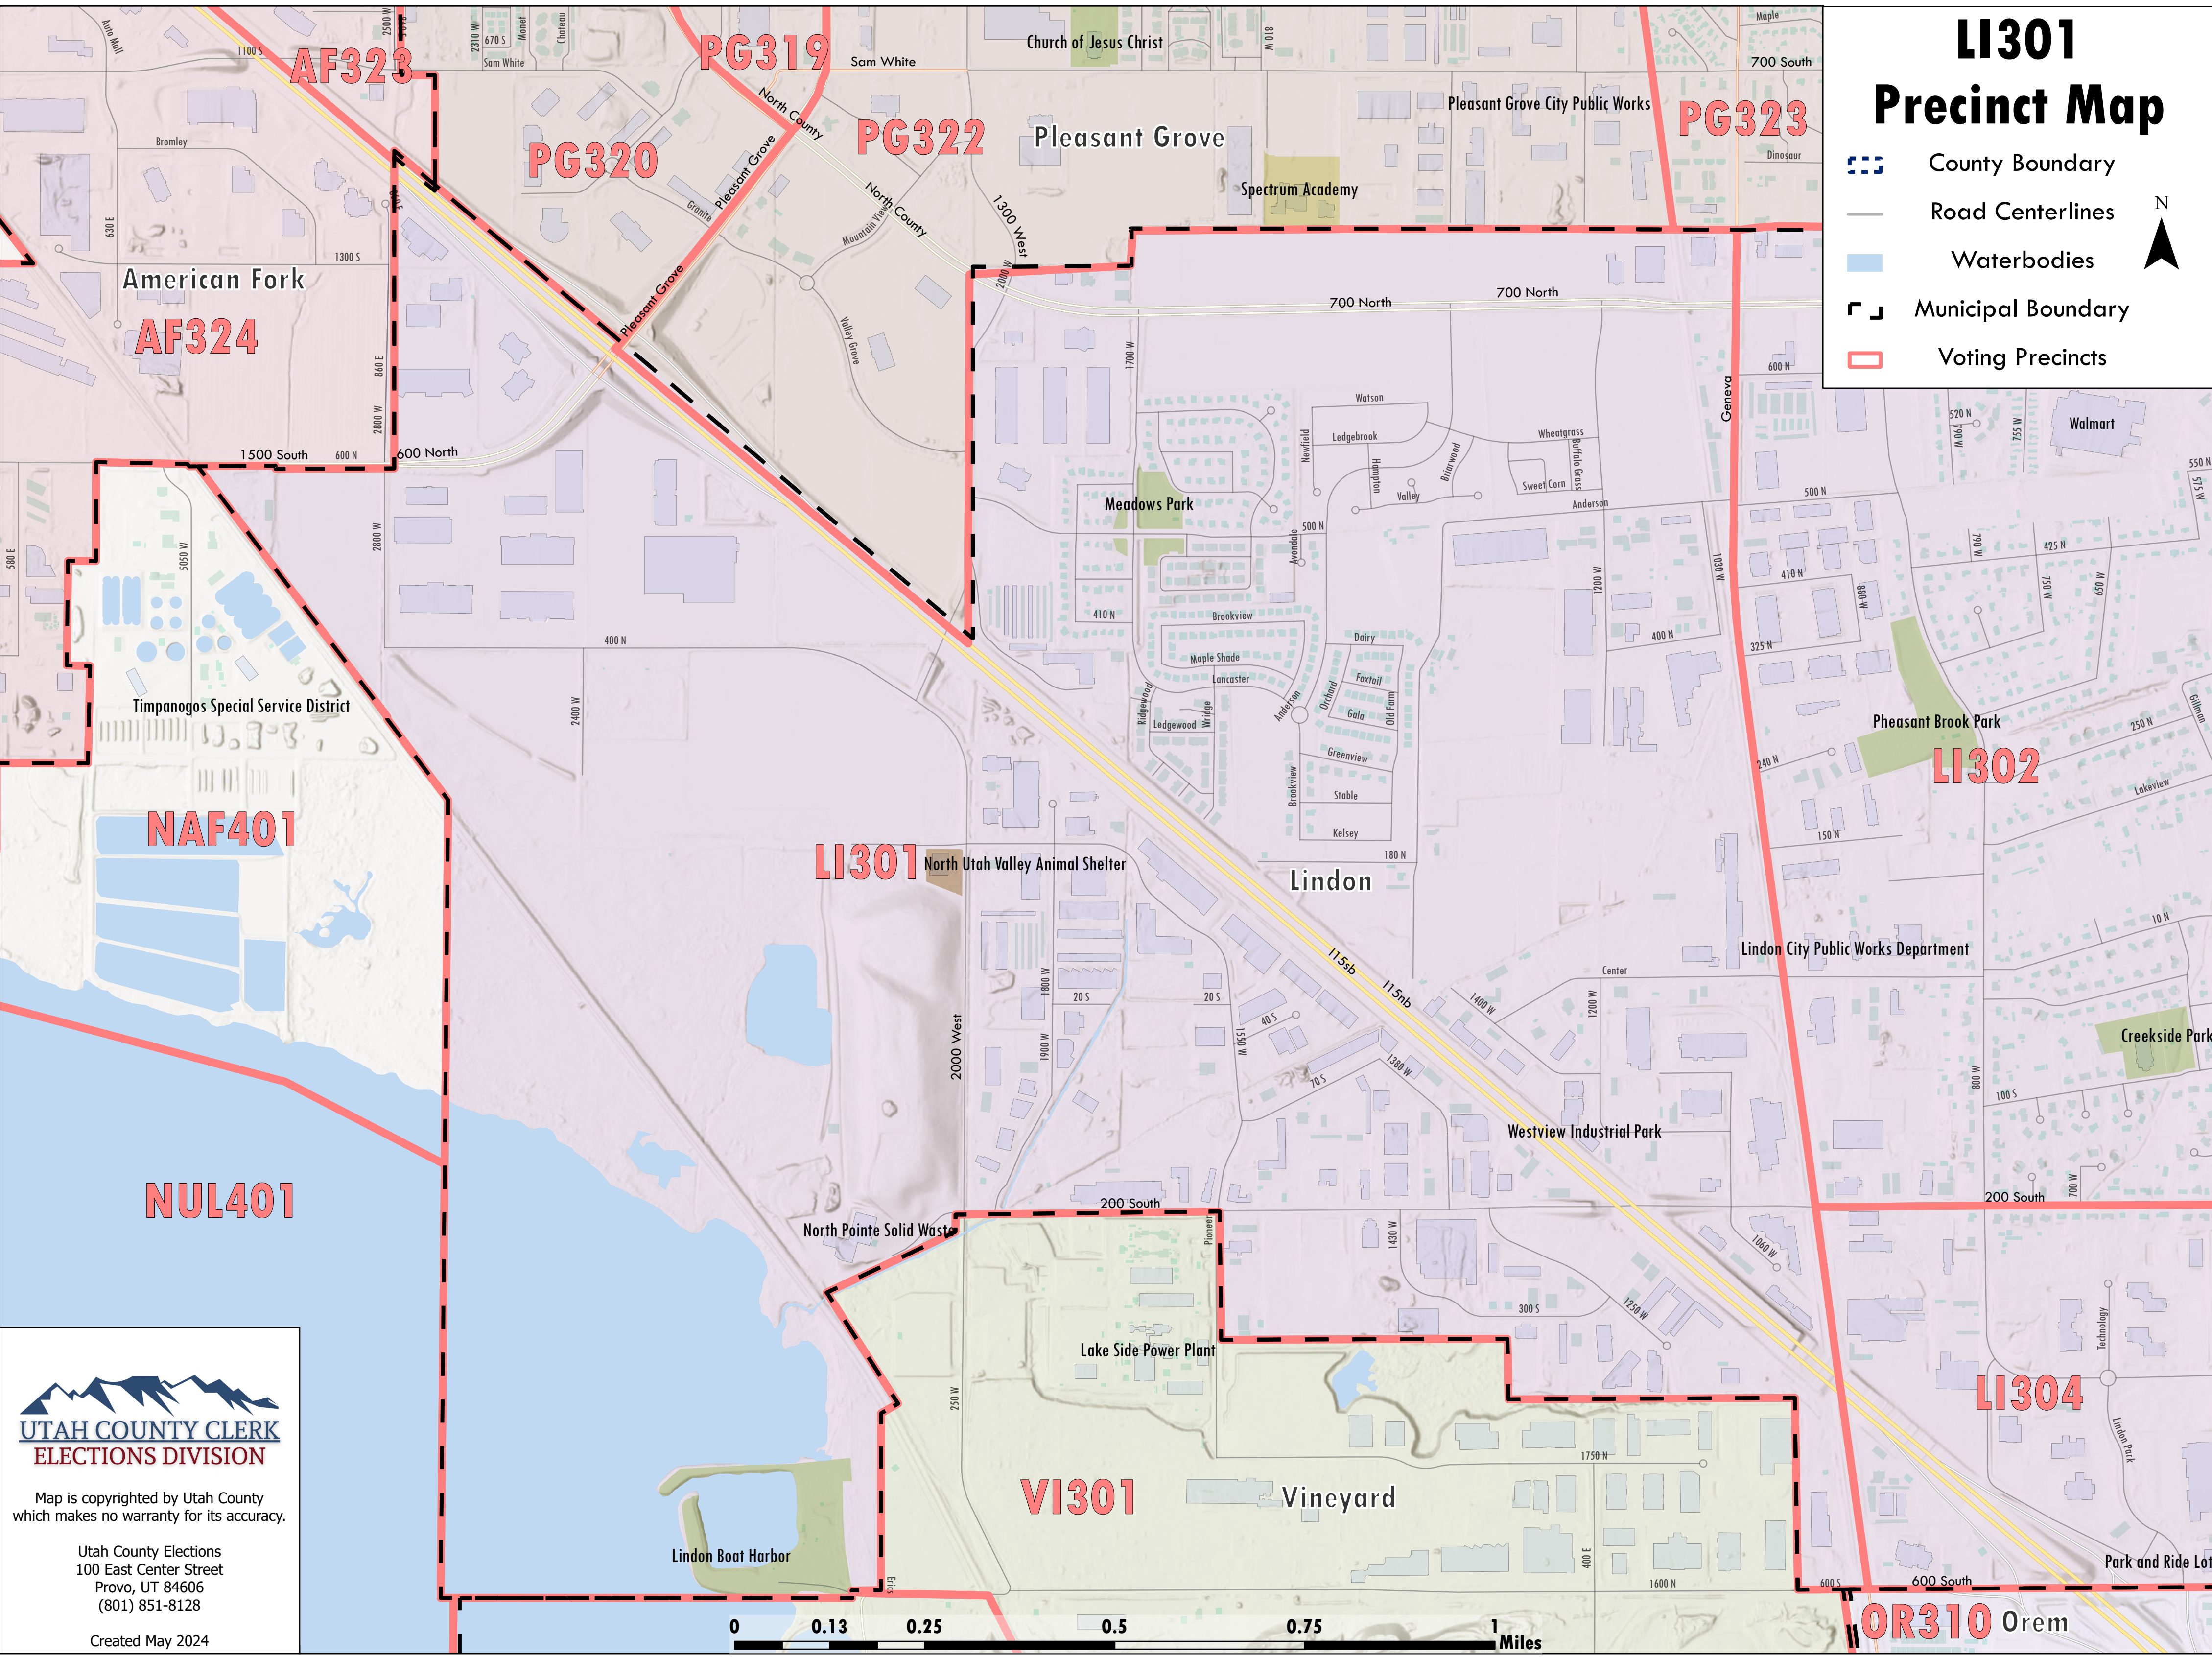

LI301

Precinct Map

-  County Boundary
-  Road Centerlines
-  Waterbodies
-  Municipal Boundary
-  Voting Precincts

Map is copyrighted by Utah County which makes no warranty for its accuracy.

Utah County Elections
100 East Center Street
Provo, UT 84606
(801) 851-8128