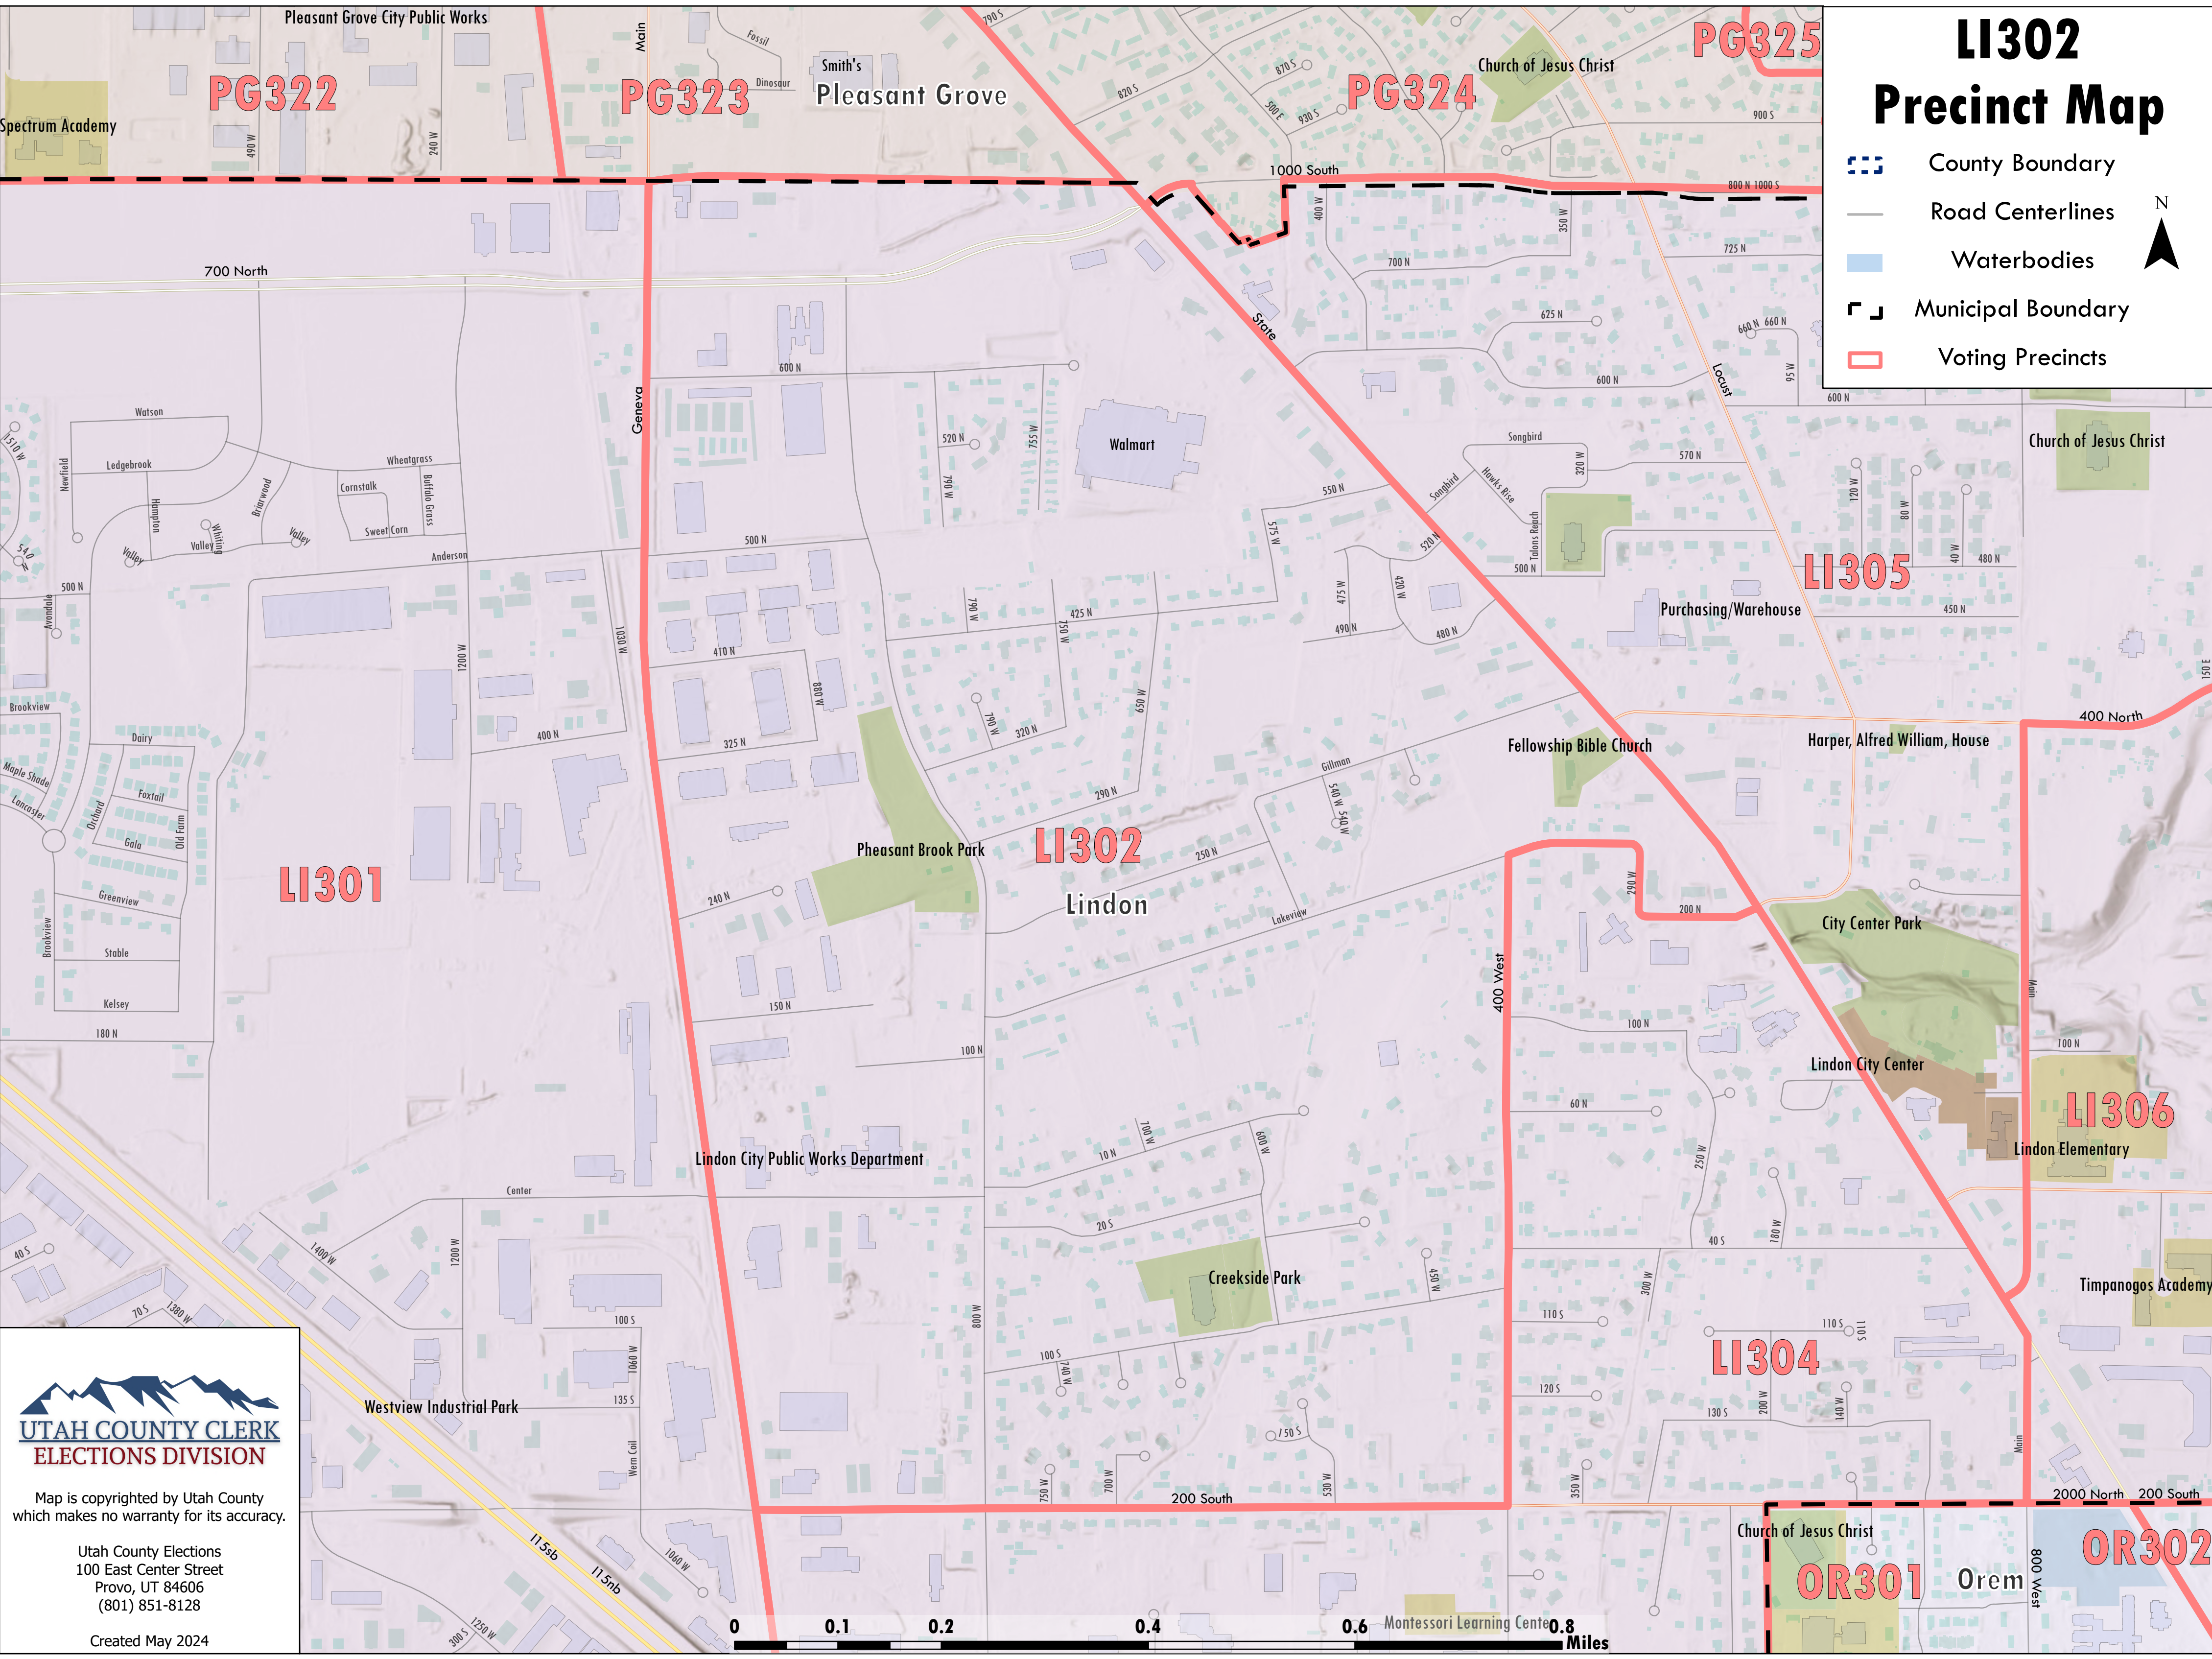

LI302 Precinct Map

-  County Boundary
-  Road Centerlines
-  Waterbodies
-  Municipal Boundary
-  Voting Precincts

**UTAH COUNTY CLERK
ELECTIONS DIVISION**

Map is copyrighted by Utah County
which makes no warranty for its accuracy.

Utah County Elections
100 East Center Street
Provo, UT 84606
(801) 851-8128

Created May 2024