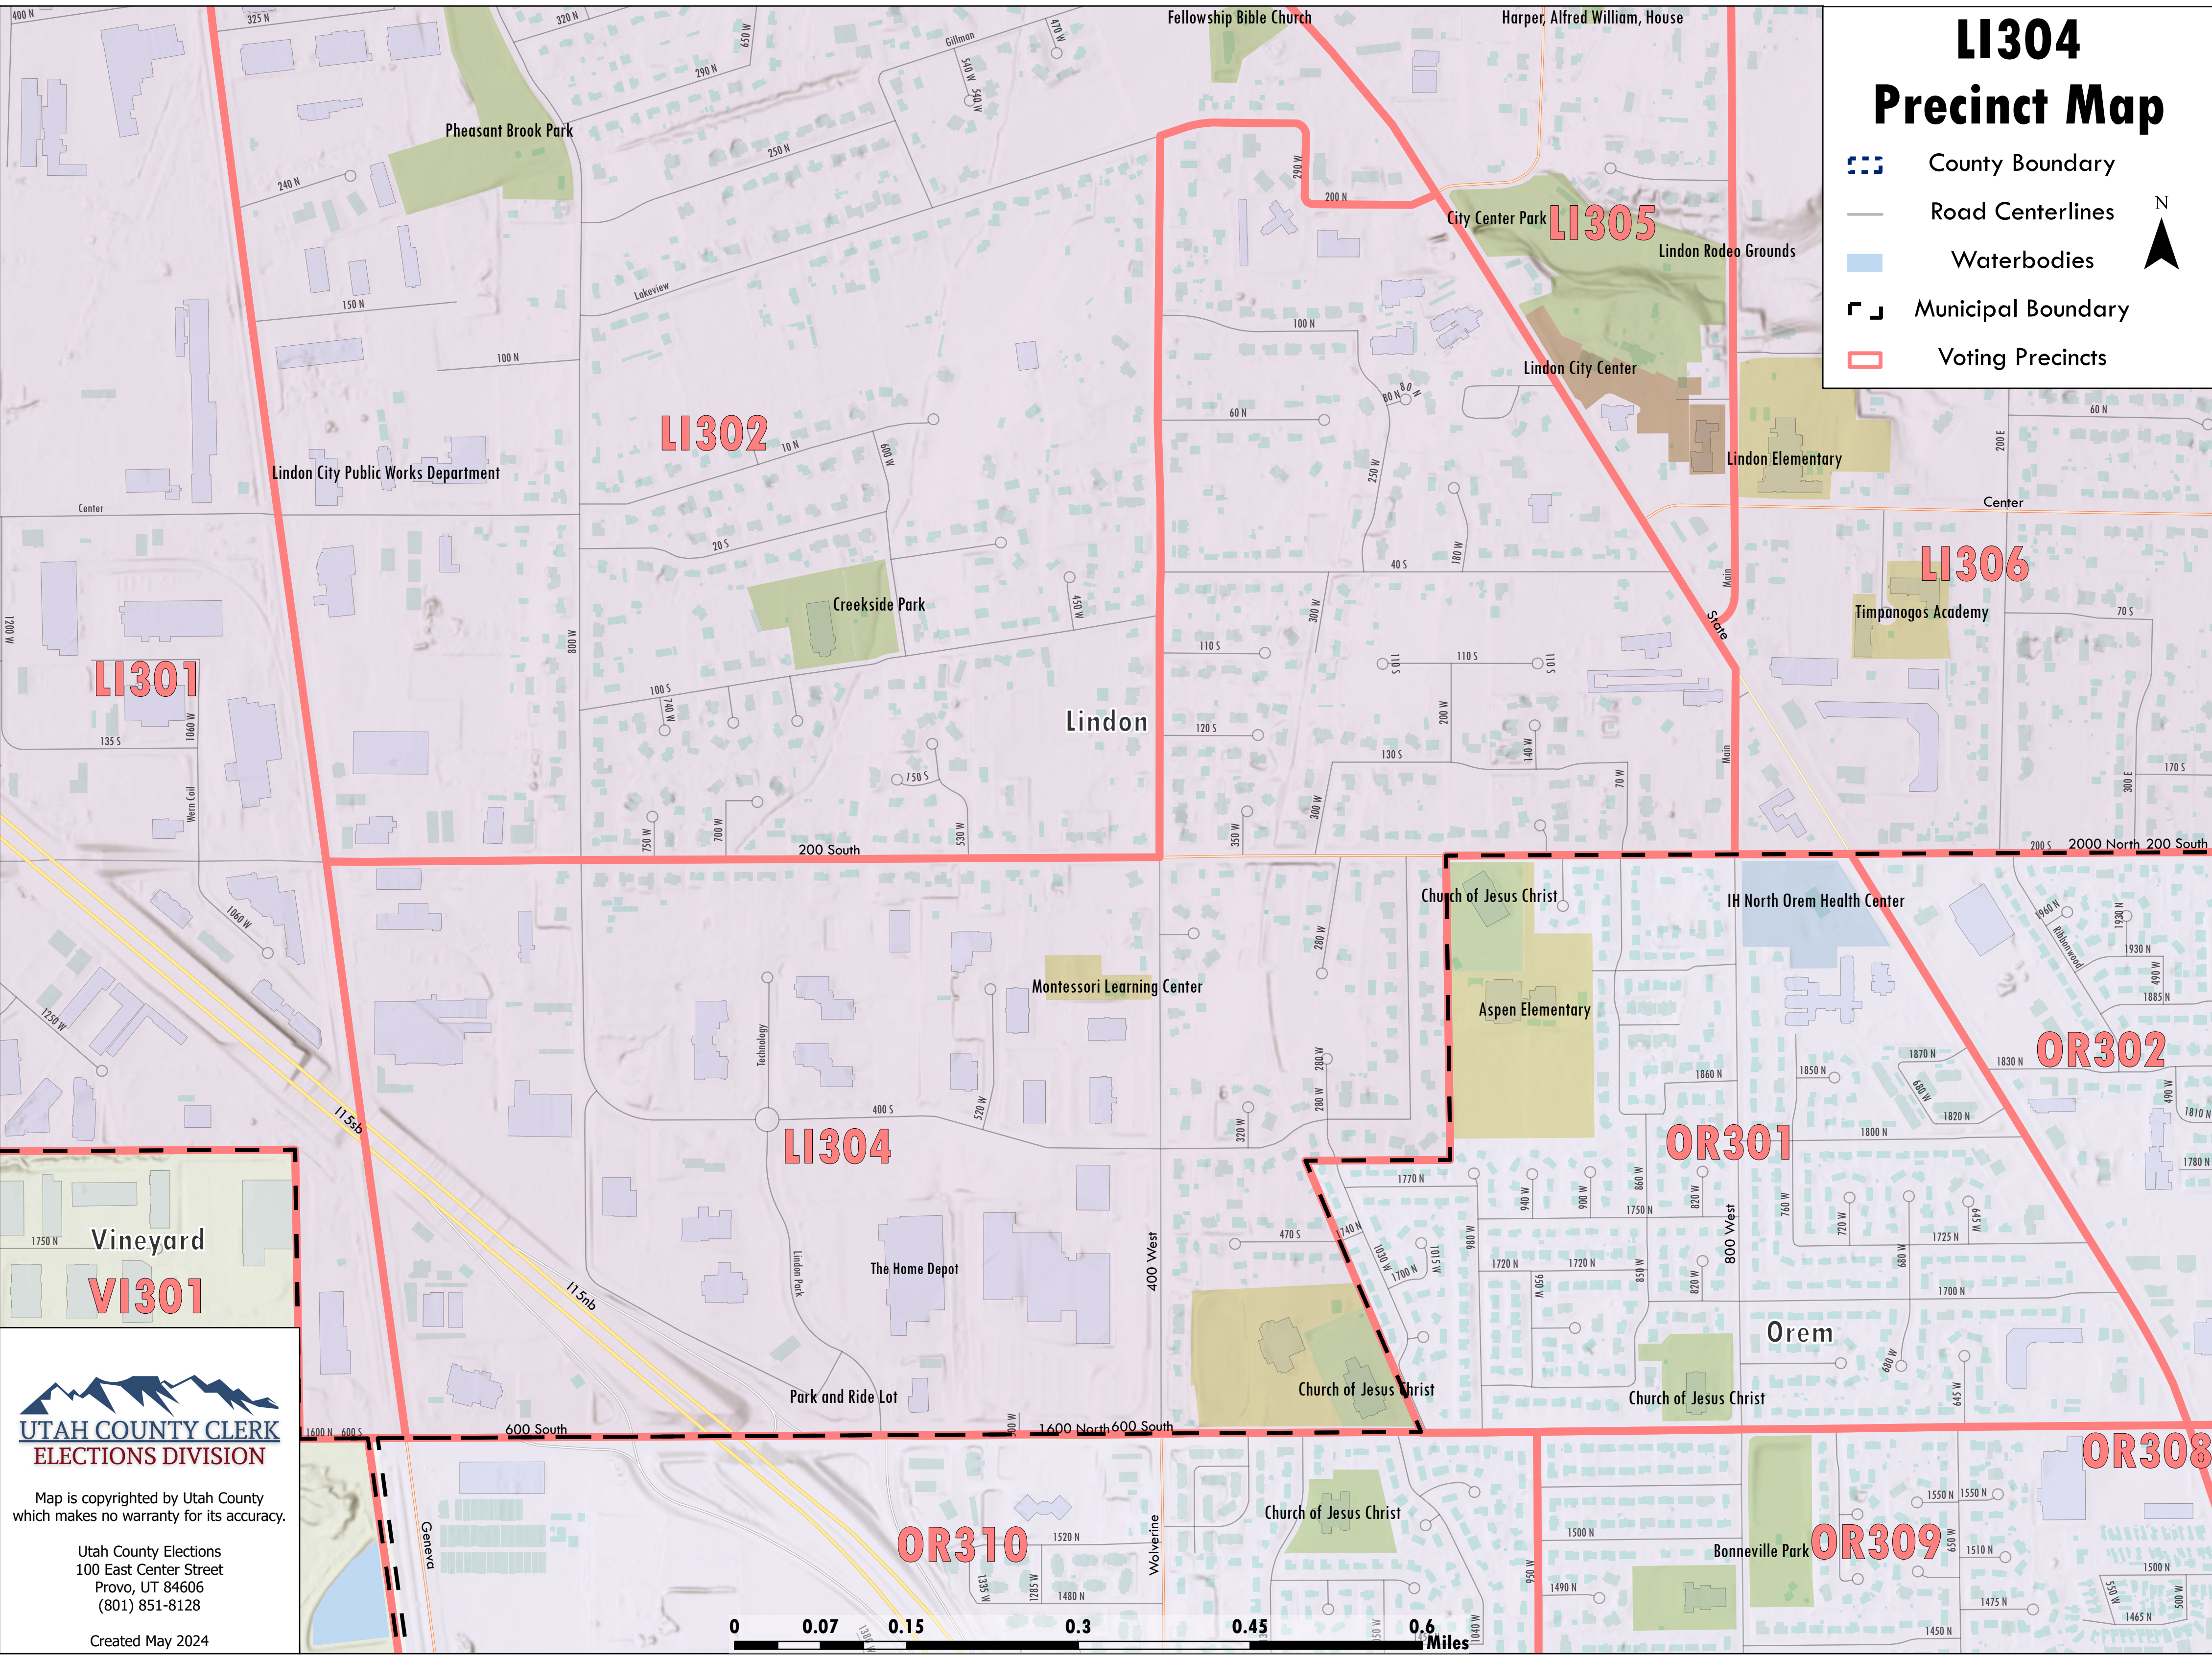

LI304 Precinct Map

-  County Boundary
-  Road Centerlines
-  Waterbodies
-  Municipal Boundary
-  Voting Precincts

UTAH COUNTY CLERK
ELECTIONS DIVISION

Map is copyrighted by Utah County
 which makes no warranty for its accuracy.

Utah County Elections
 100 East Center Street
 Provo, UT 84606
 (801) 851-8128

Created May 2024