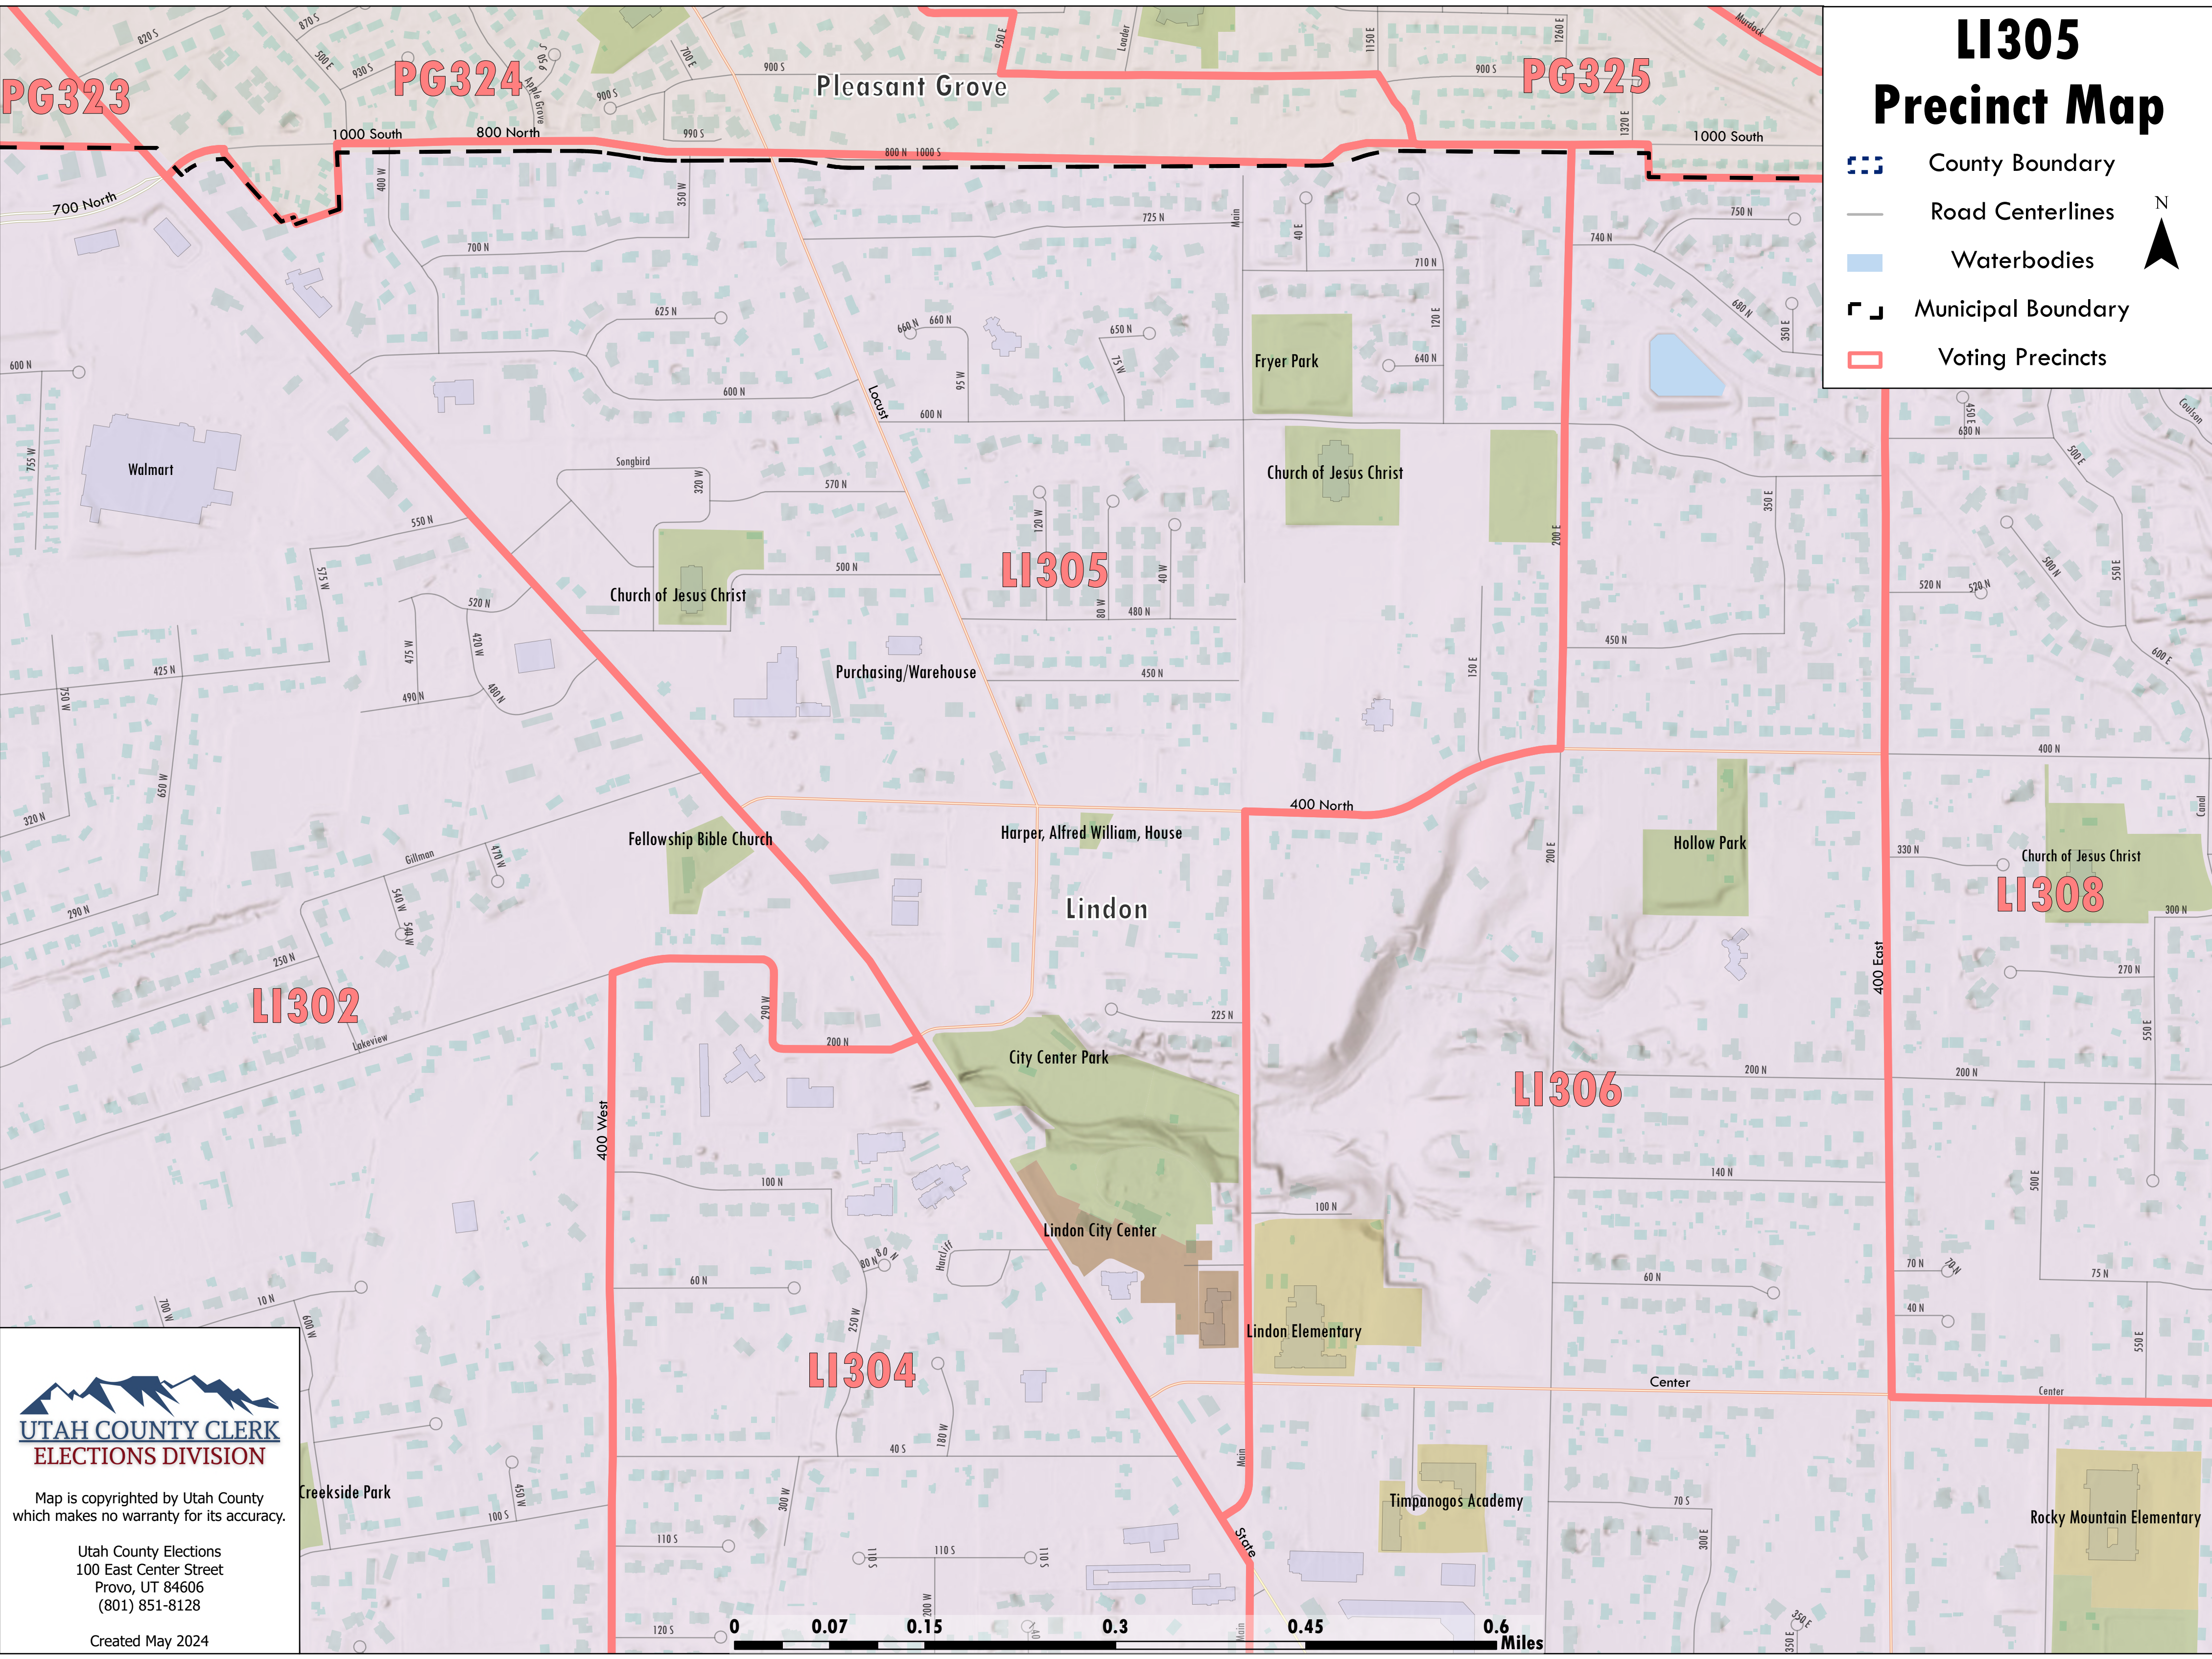

# LI305 Precinct Map

-  County Boundary
-  Road Centerlines
-  Waterbodies
-  Municipal Boundary
-  Voting Precincts

Map is copyrighted by Utah County which makes no warranty for its accuracy.

Utah County Elections  
100 East Center Street  
Provo, UT 84606  
(801) 851-8128

Created May 2024