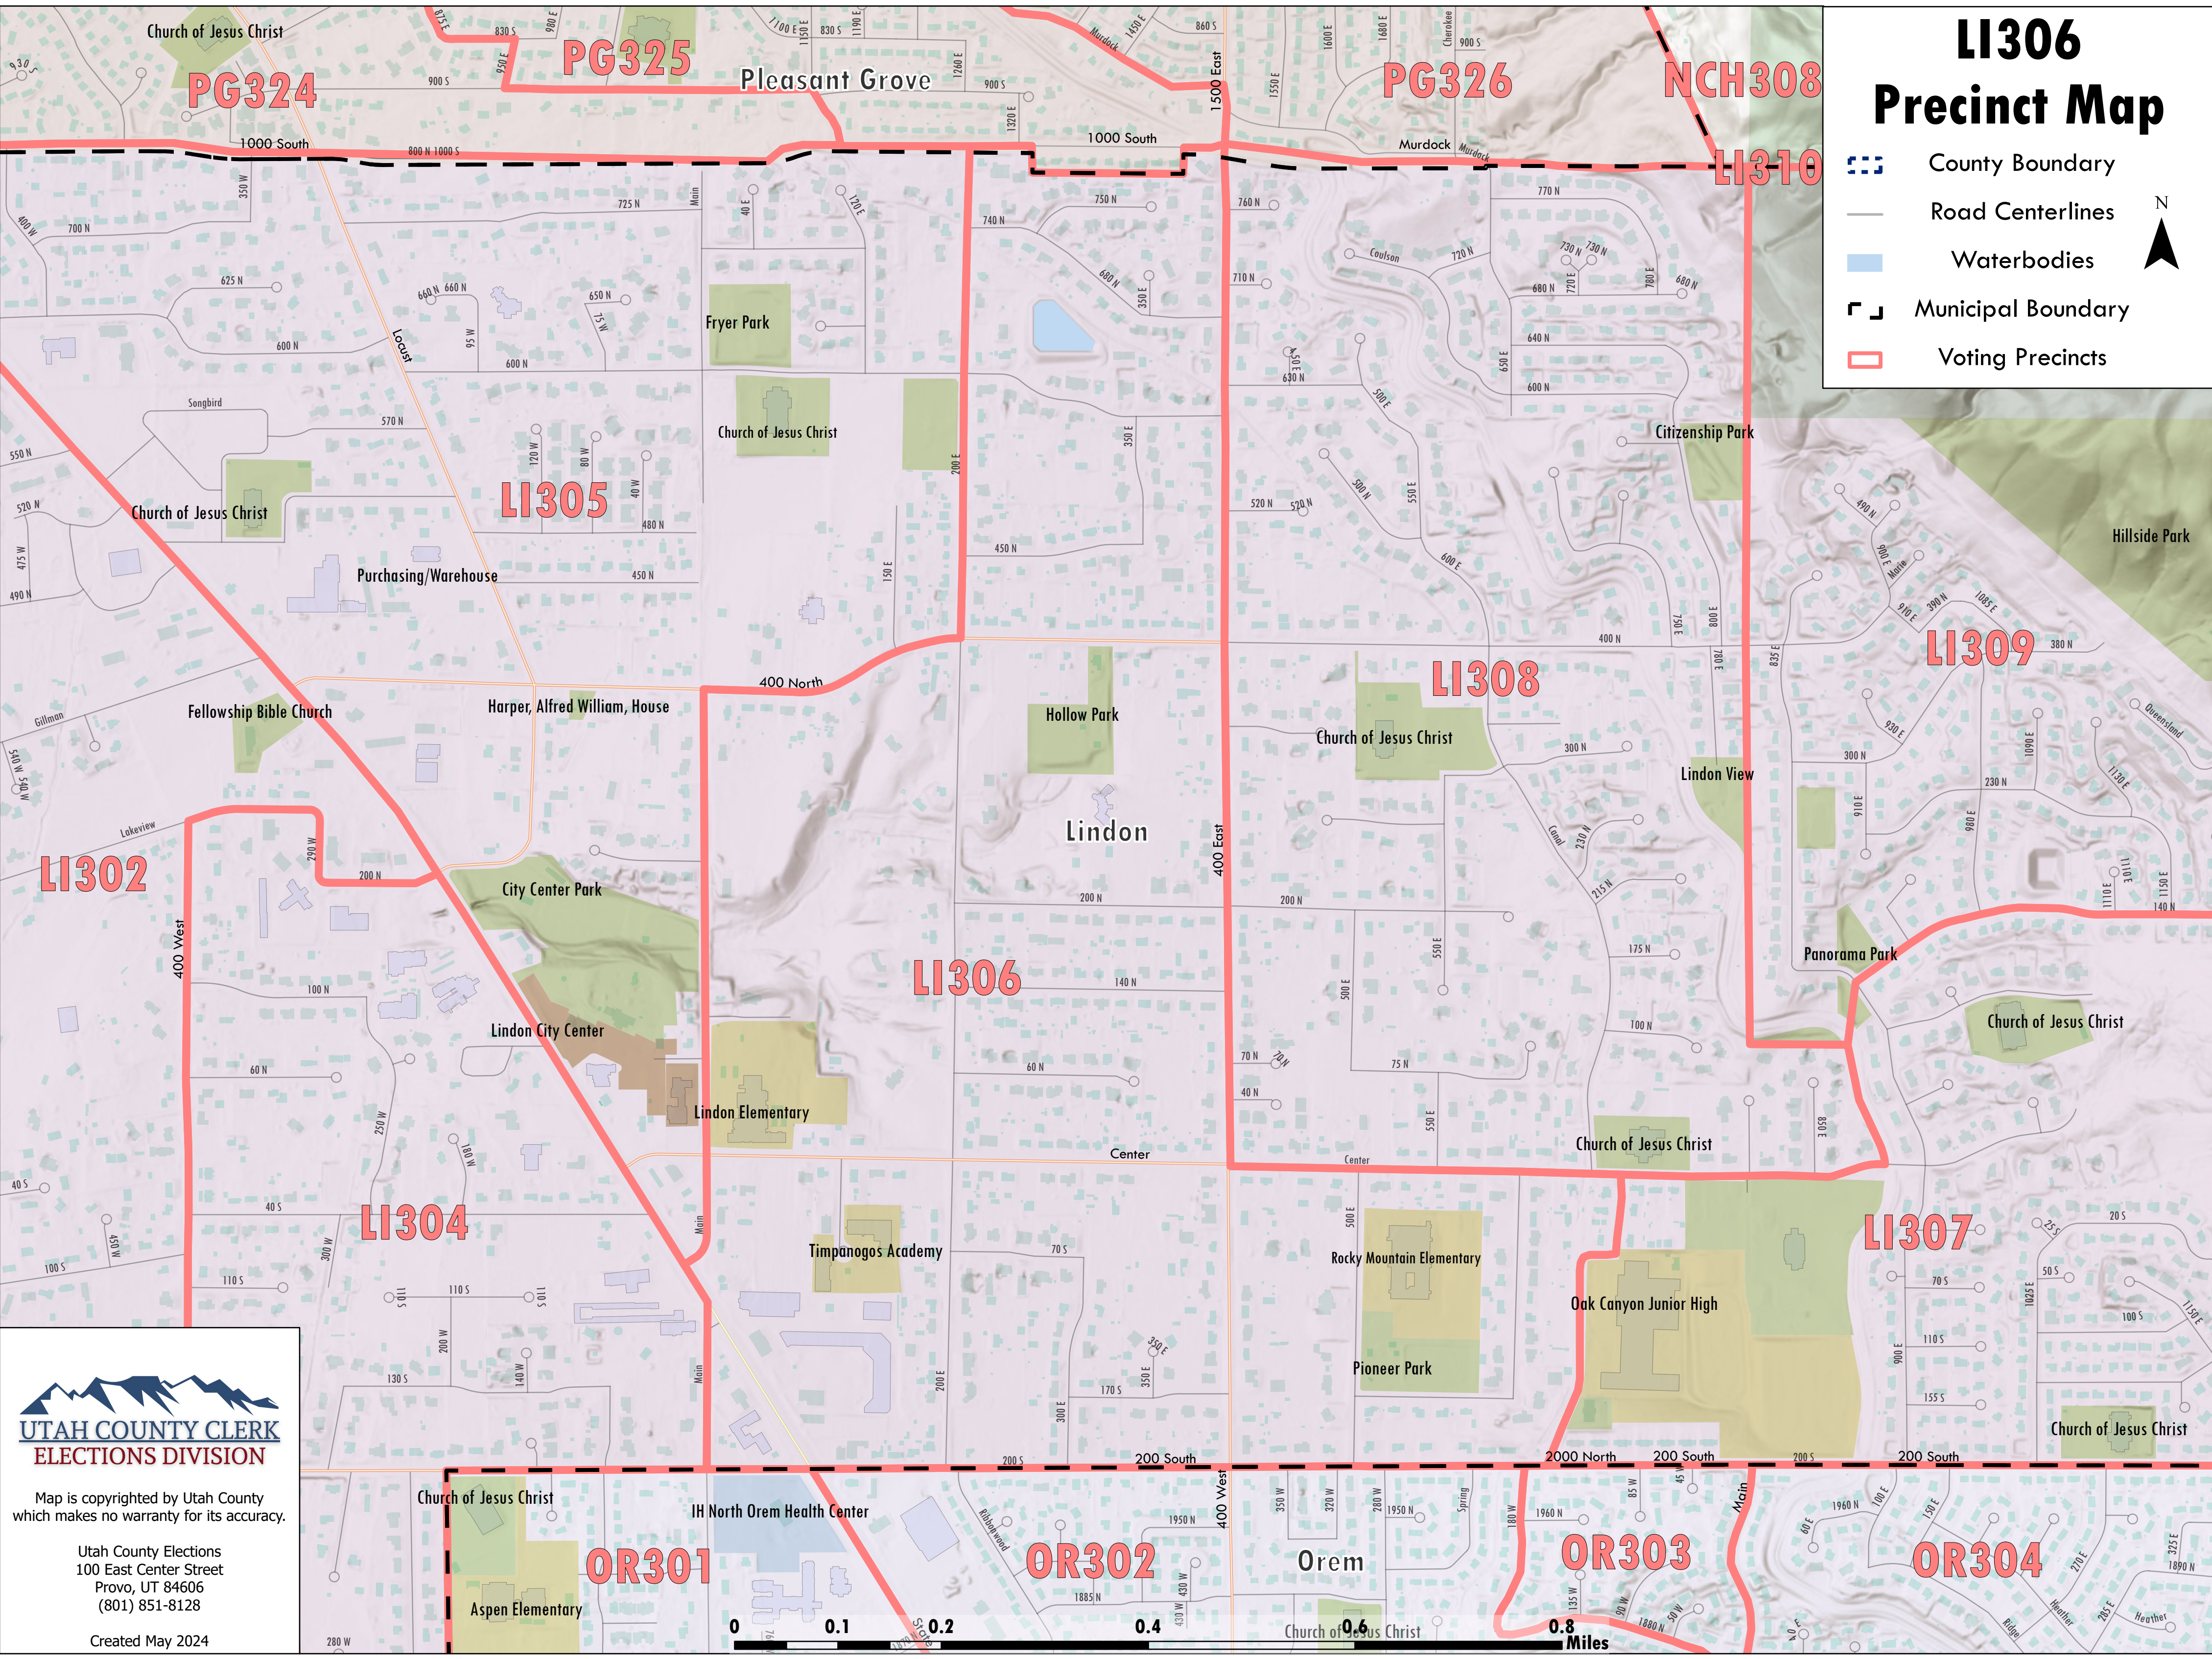

LI306 Precinct Map

-  County Boundary
-  Road Centerlines
-  Waterbodies
-  Municipal Boundary
-  Voting Precincts

Map is copyrighted by Utah County which makes no warranty for its accuracy.

Utah County Elections
 100 East Center Street
 Provo, UT 84606
 (801) 851-8128

Created May 2024