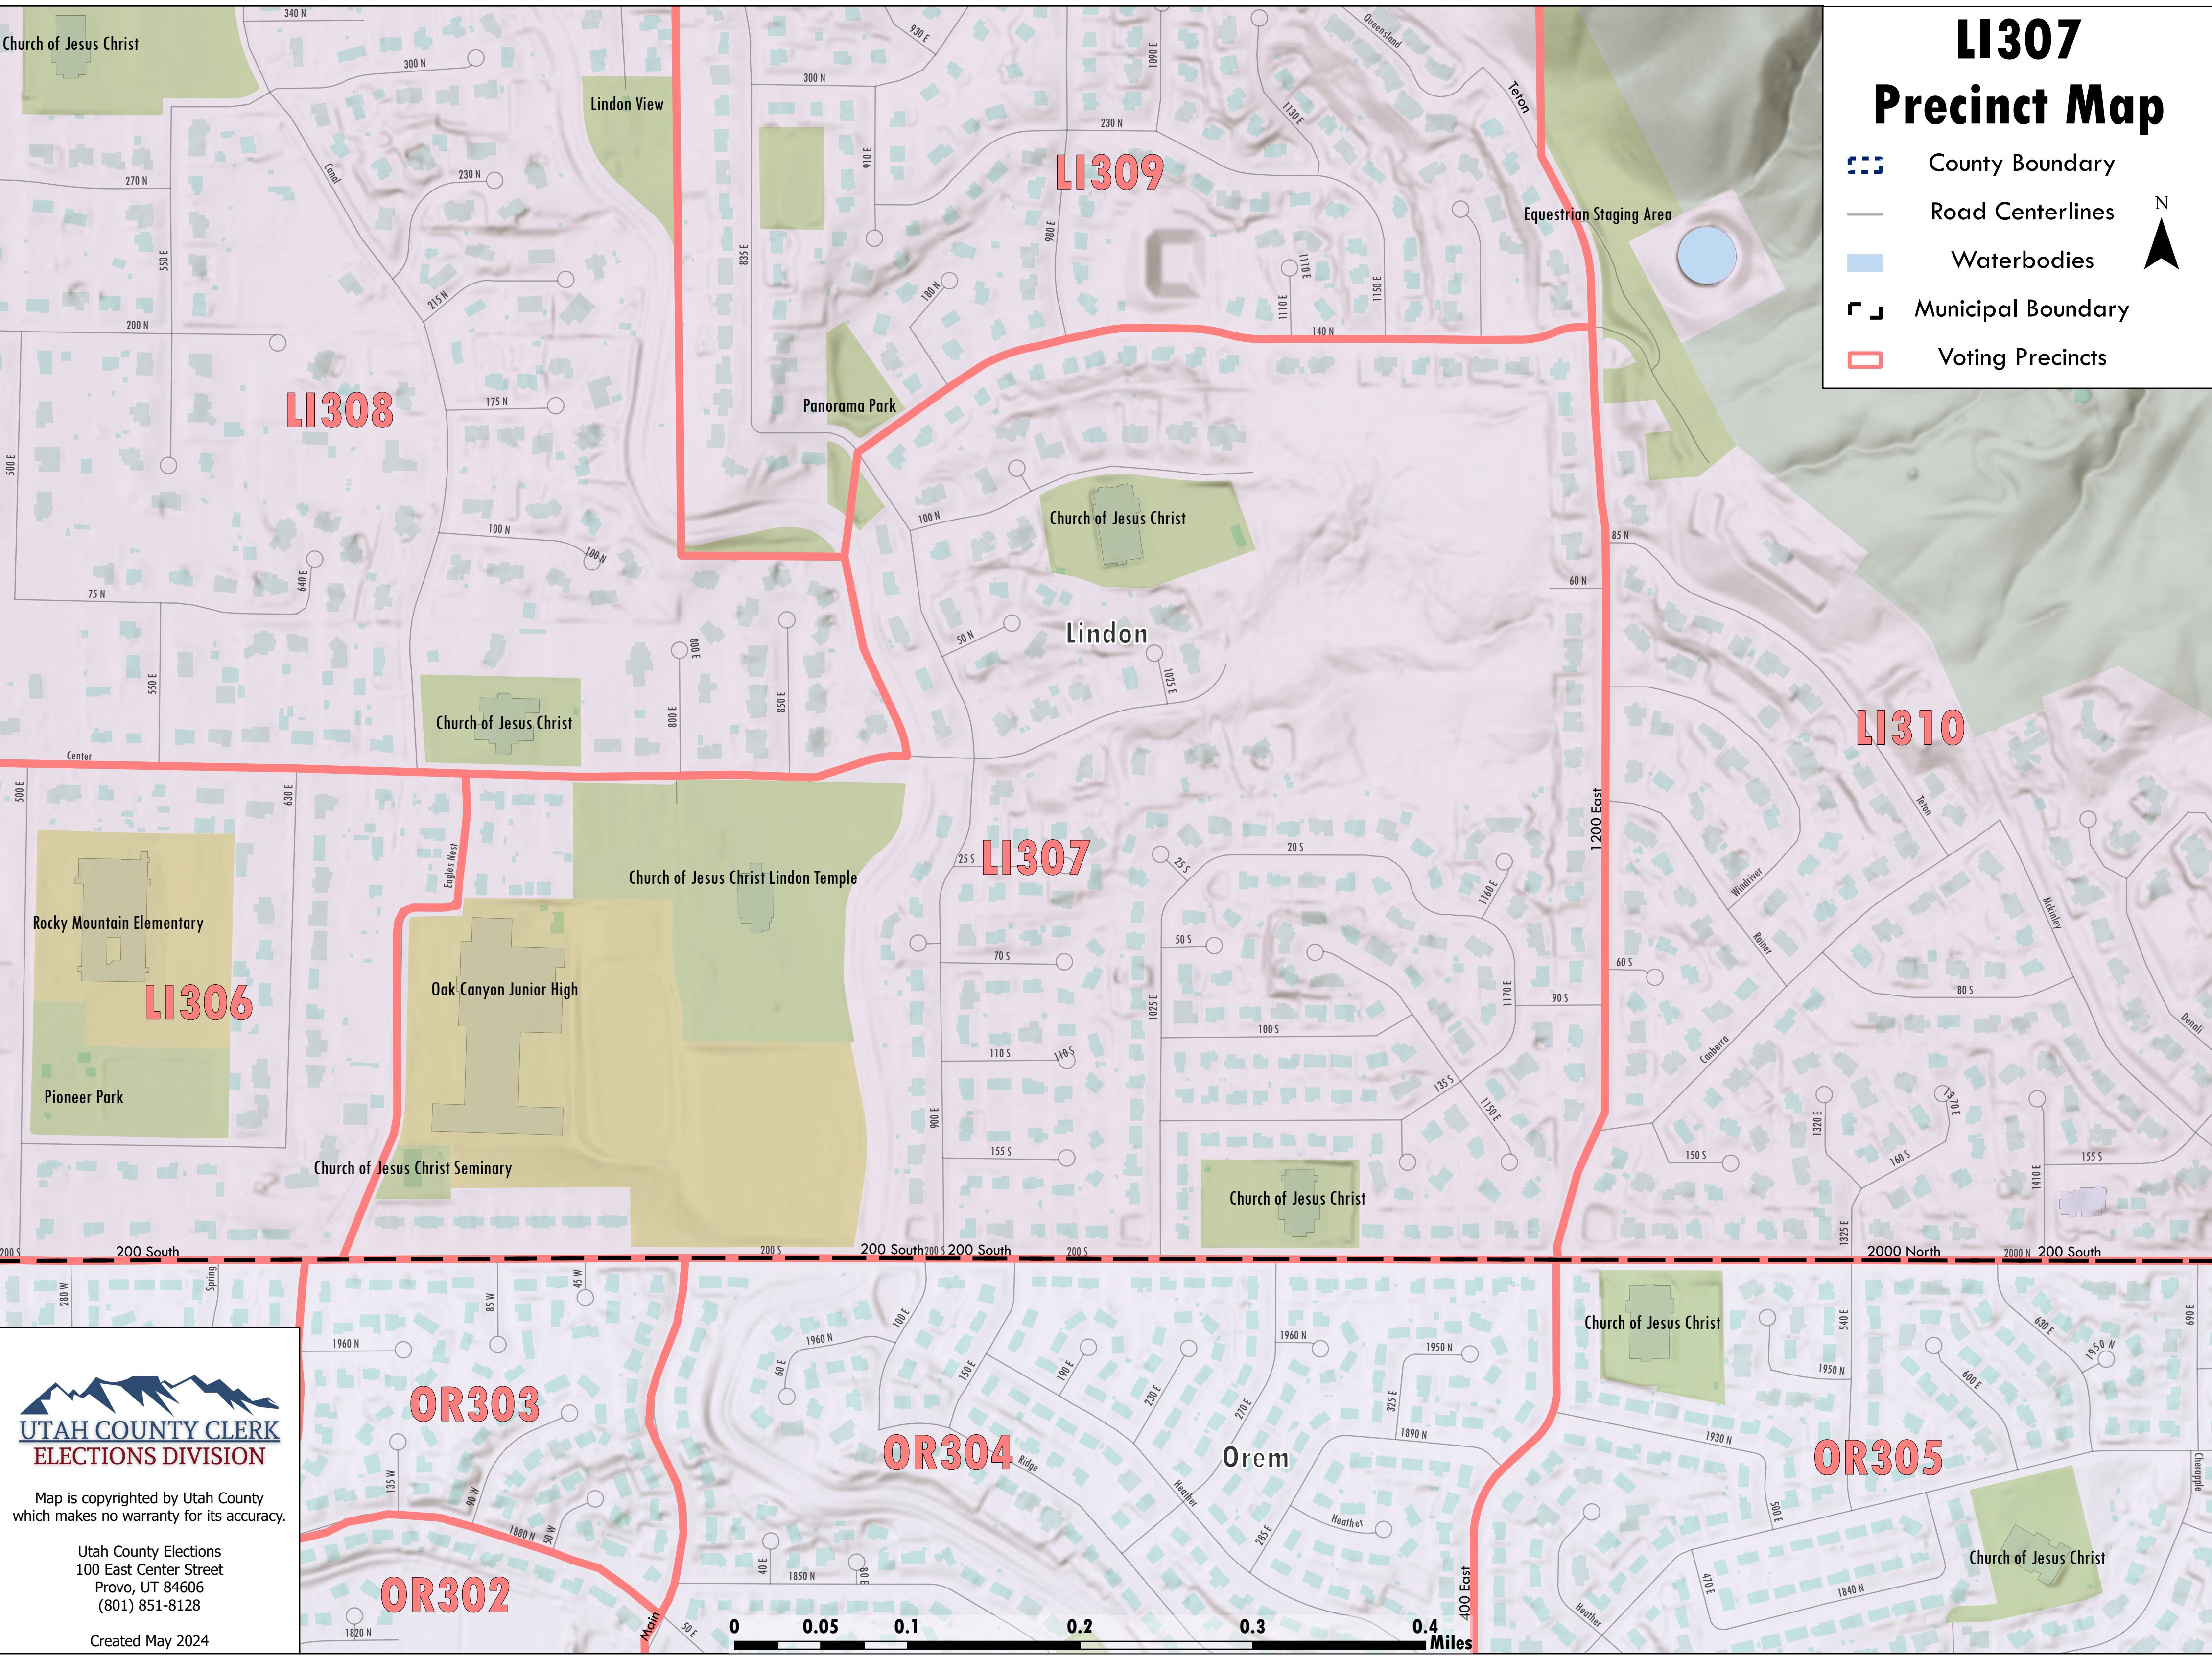

# LI307 Precinct Map

-  County Boundary
-  Road Centerlines
-  Waterbodies
-  Municipal Boundary
-  Voting Precincts

**UTAH COUNTY CLERK  
ELECTIONS DIVISION**

Map is copyrighted by Utah County  
which makes no warranty for its accuracy.

Utah County Elections  
100 East Center Street  
Provo, UT 84606  
(801) 851-8128

Created May 2024