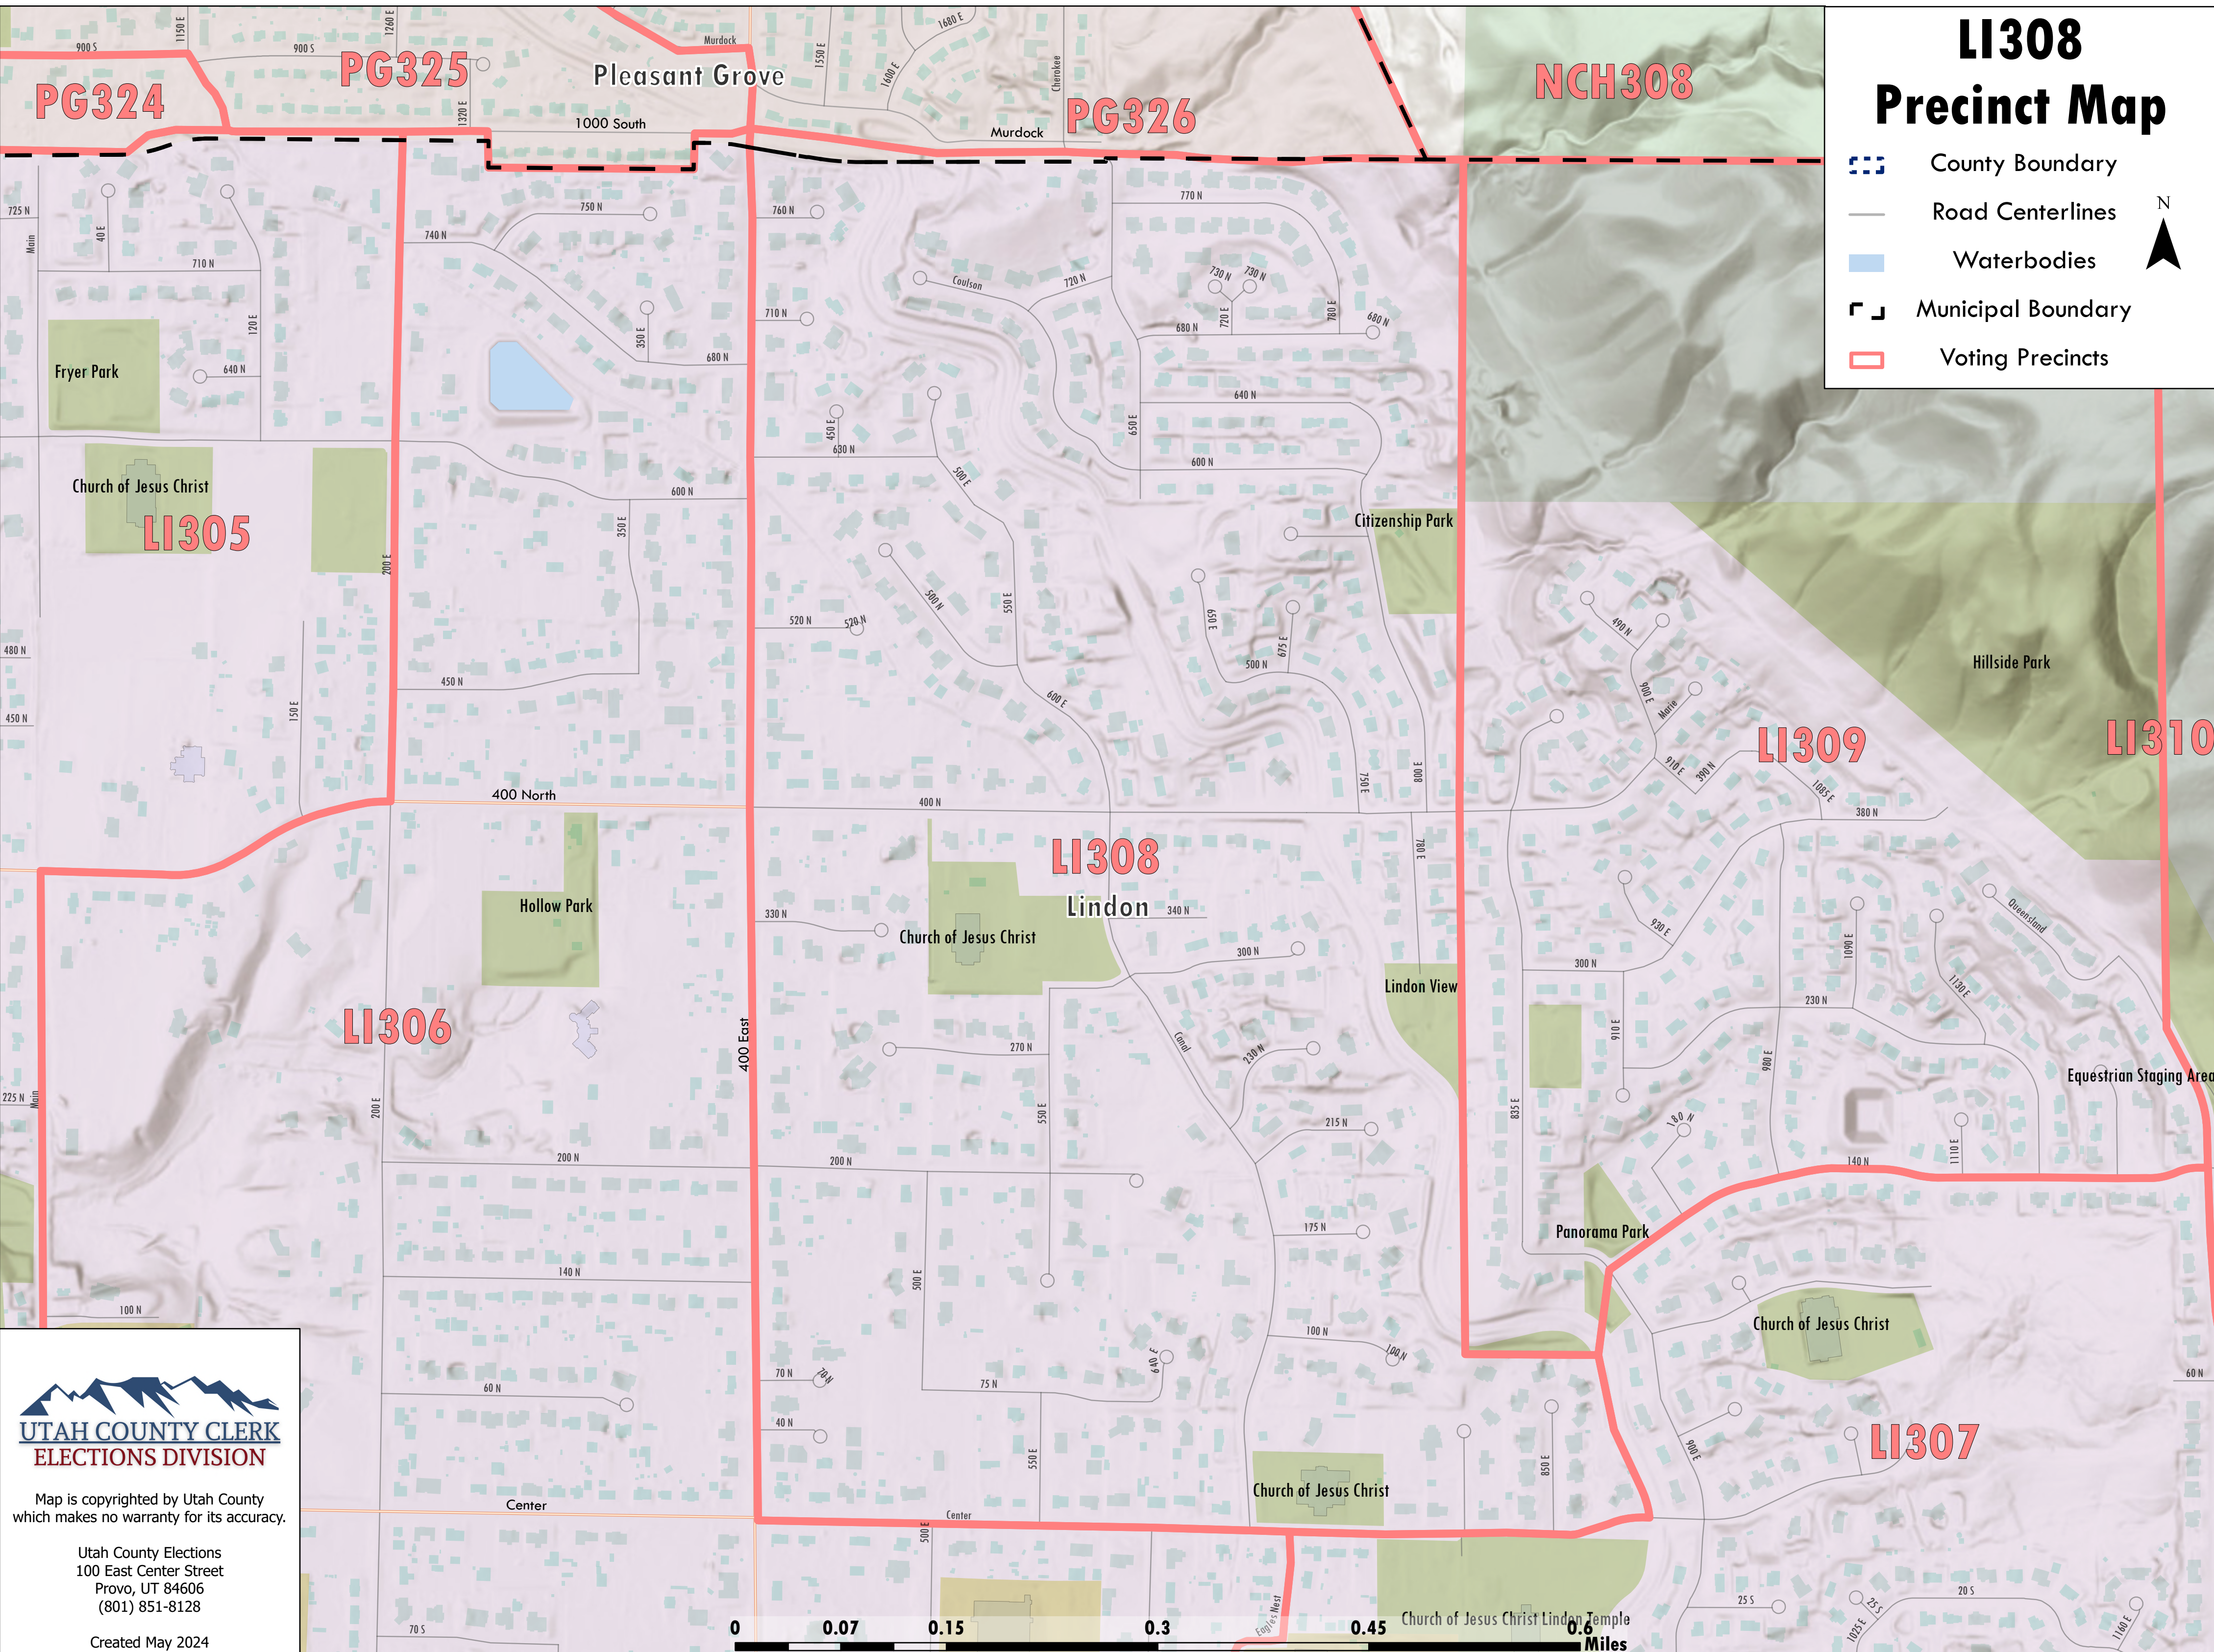

LI308

Precinct Map

-  County Boundary
-  Road Centerlines
-  Waterbodies
-  Municipal Boundary
-  Voting Precincts

N

Map is copyrighted by Utah County which makes no warranty for its accuracy.

Utah County Elections
100 East Center Street
Provo, UT 84606
(801) 851-8128

Created May 2024