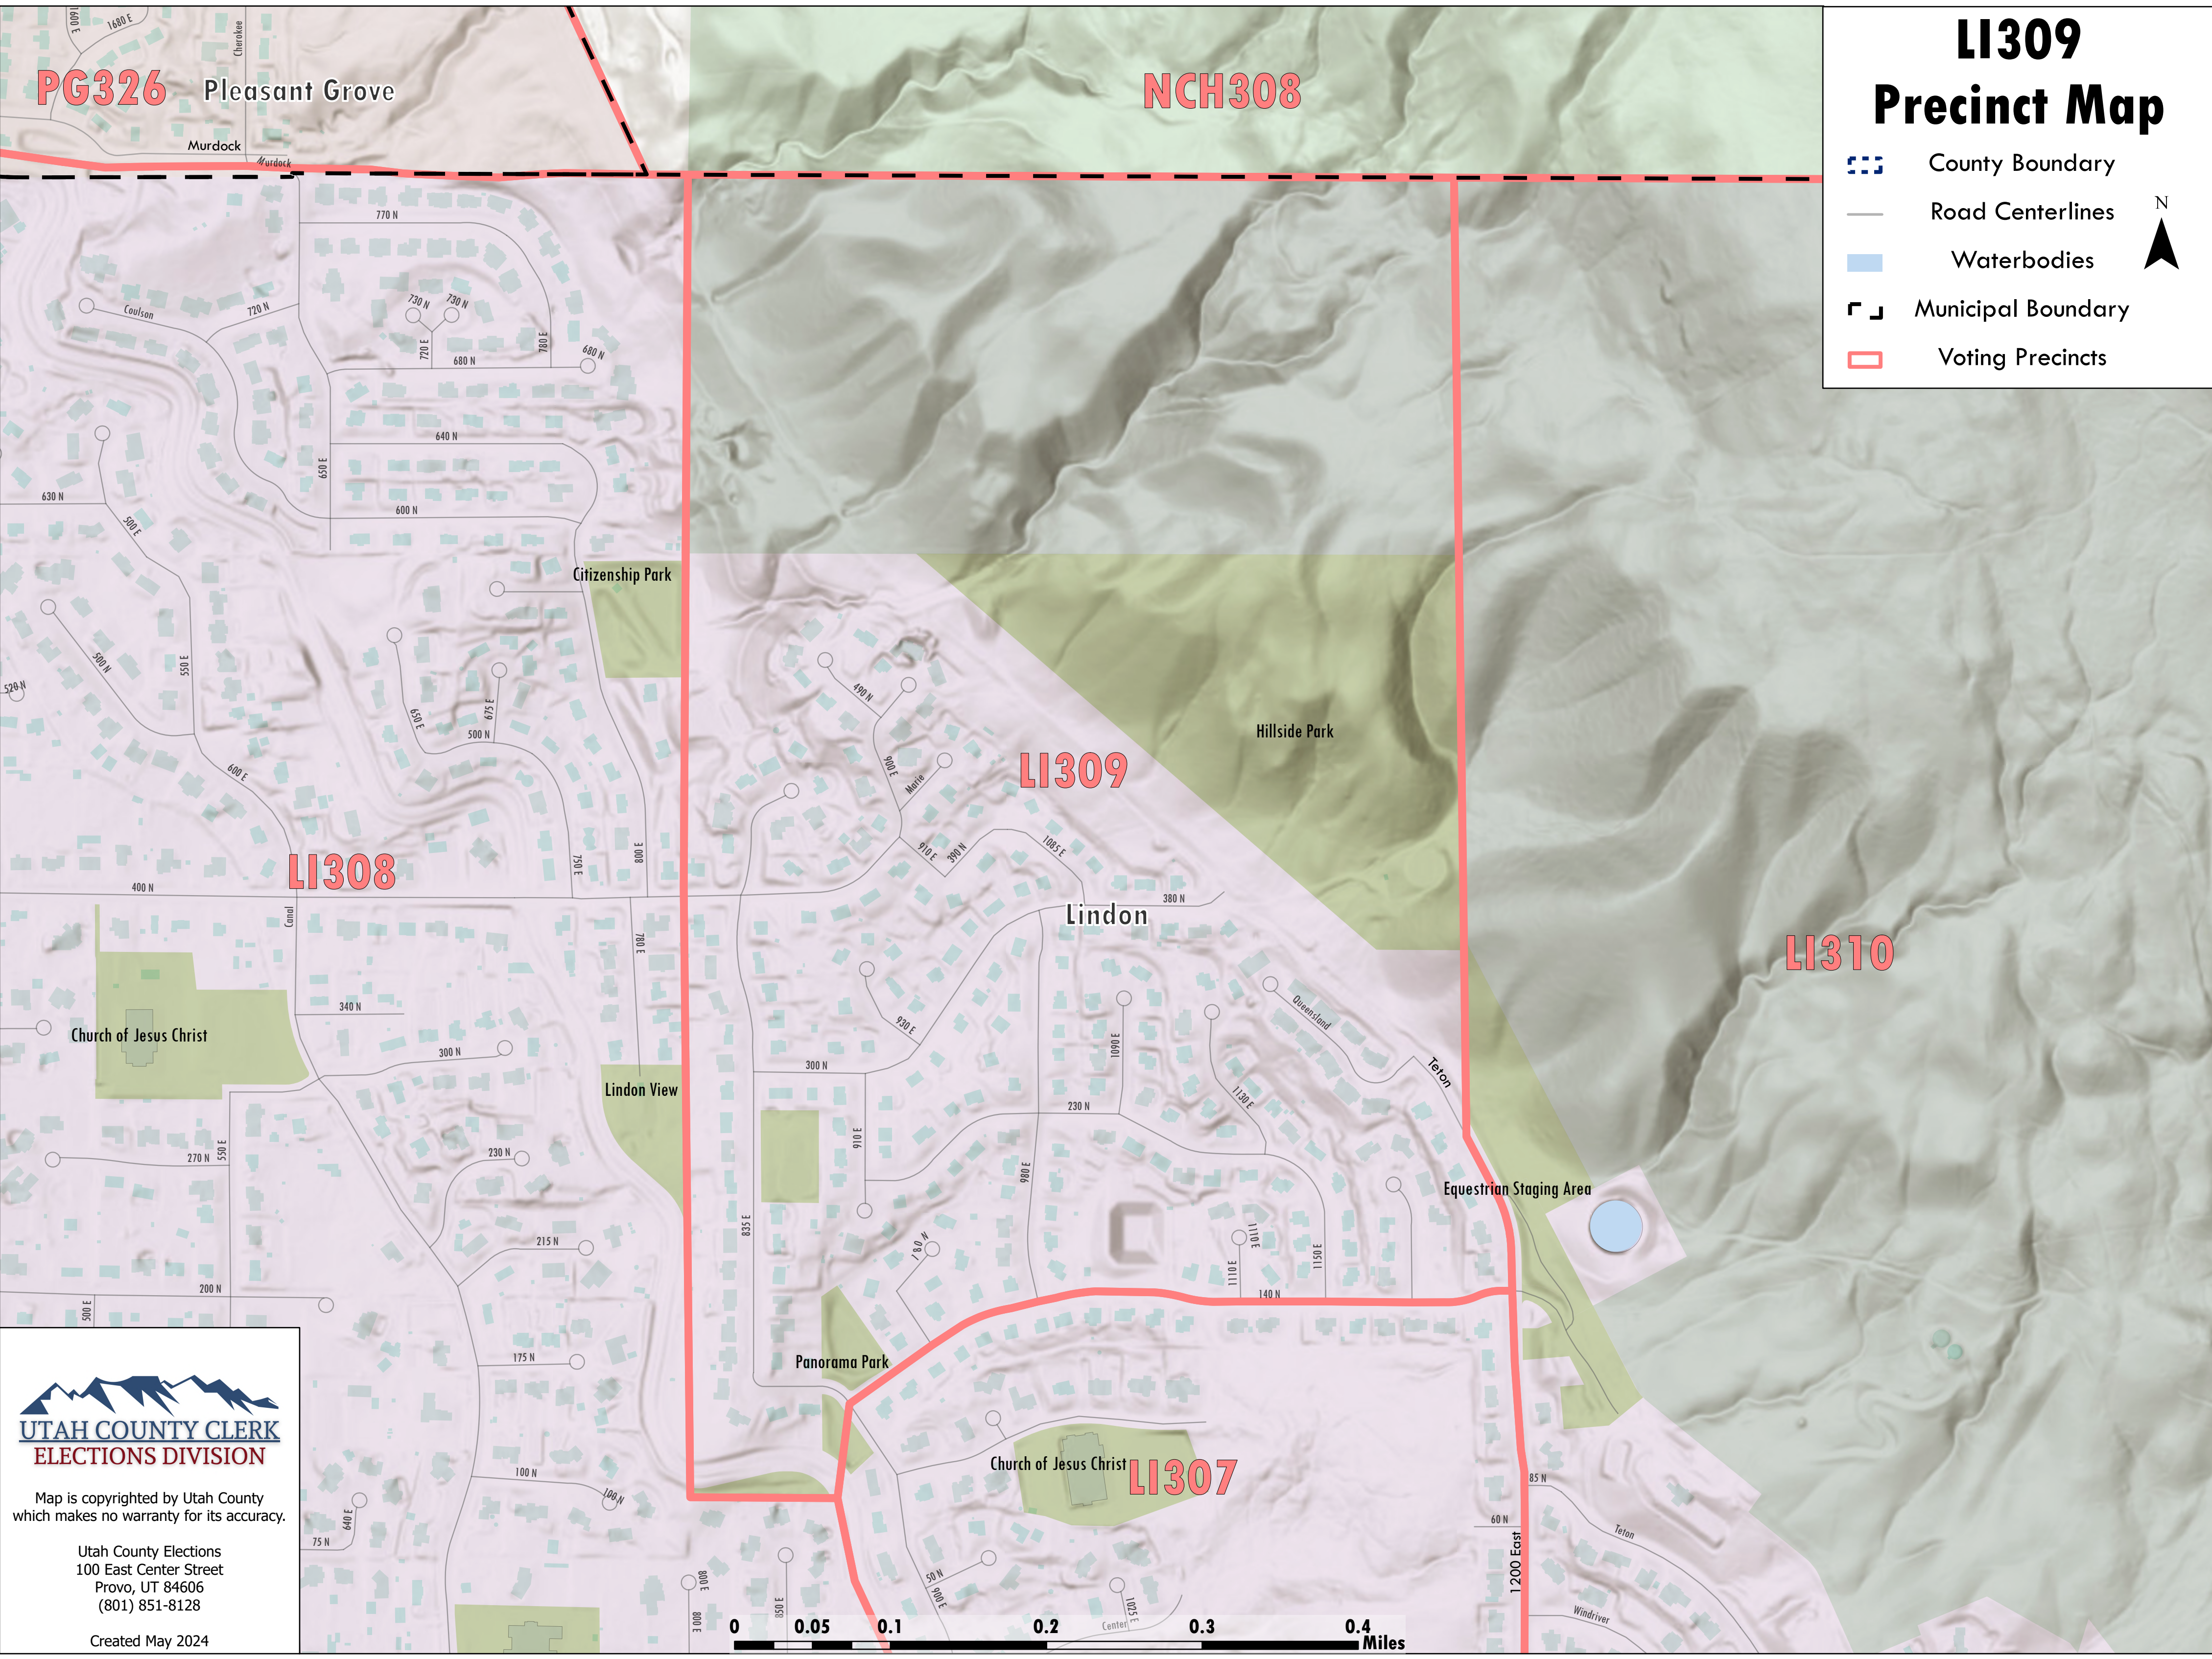

LI309 Precinct Map

-  County Boundary
-  Road Centerlines
-  Waterbodies
-  Municipal Boundary
-  Voting Precincts

Map is copyrighted by Utah County which makes no warranty for its accuracy.

Utah County Elections
100 East Center Street
Provo, UT 84606
(801) 851-8128

Created May 2024