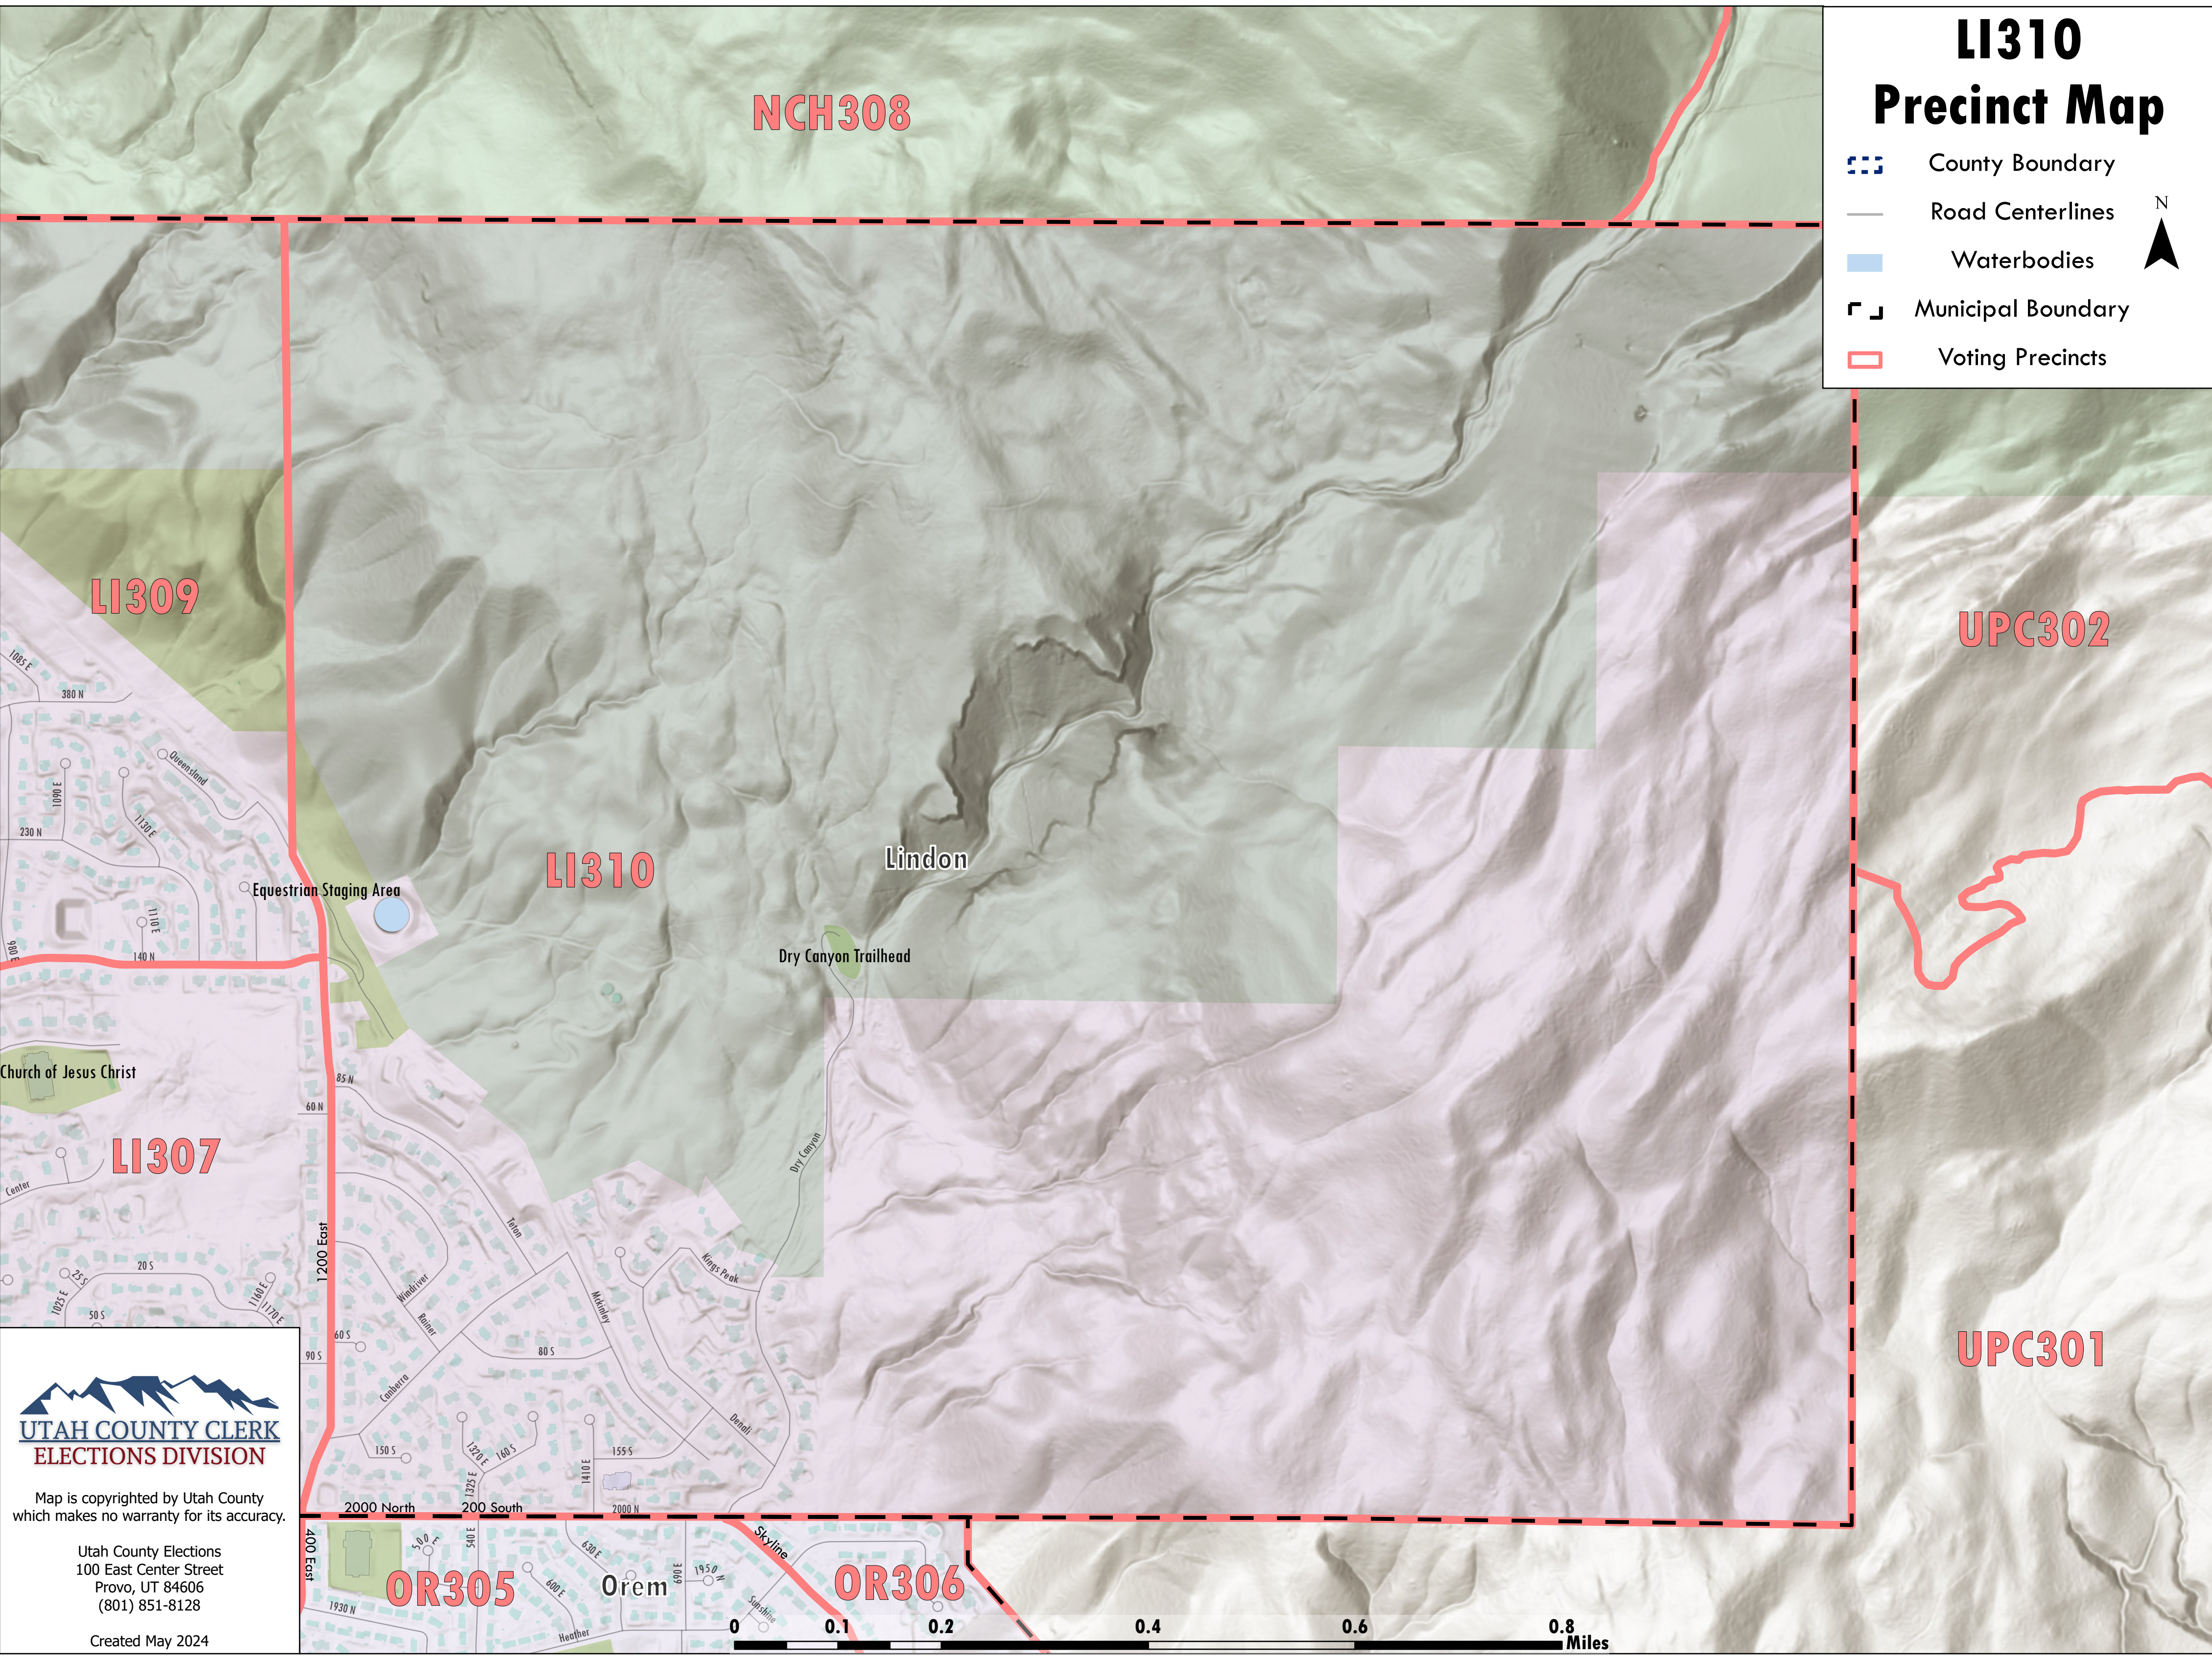

LI310 Precinct Map

- County Boundary
- Road Centerlines
- Waterbodies
- Municipal Boundary
- Voting Precincts

Map is copyrighted by Utah County which makes no warranty for its accuracy.

Utah County Elections
100 East Center Street
Provo, UT 84606
(801) 851-8128

Created May 2024

NCH308

LI309

LI310

LI307

OR305

OR306

UPC302

UPC301