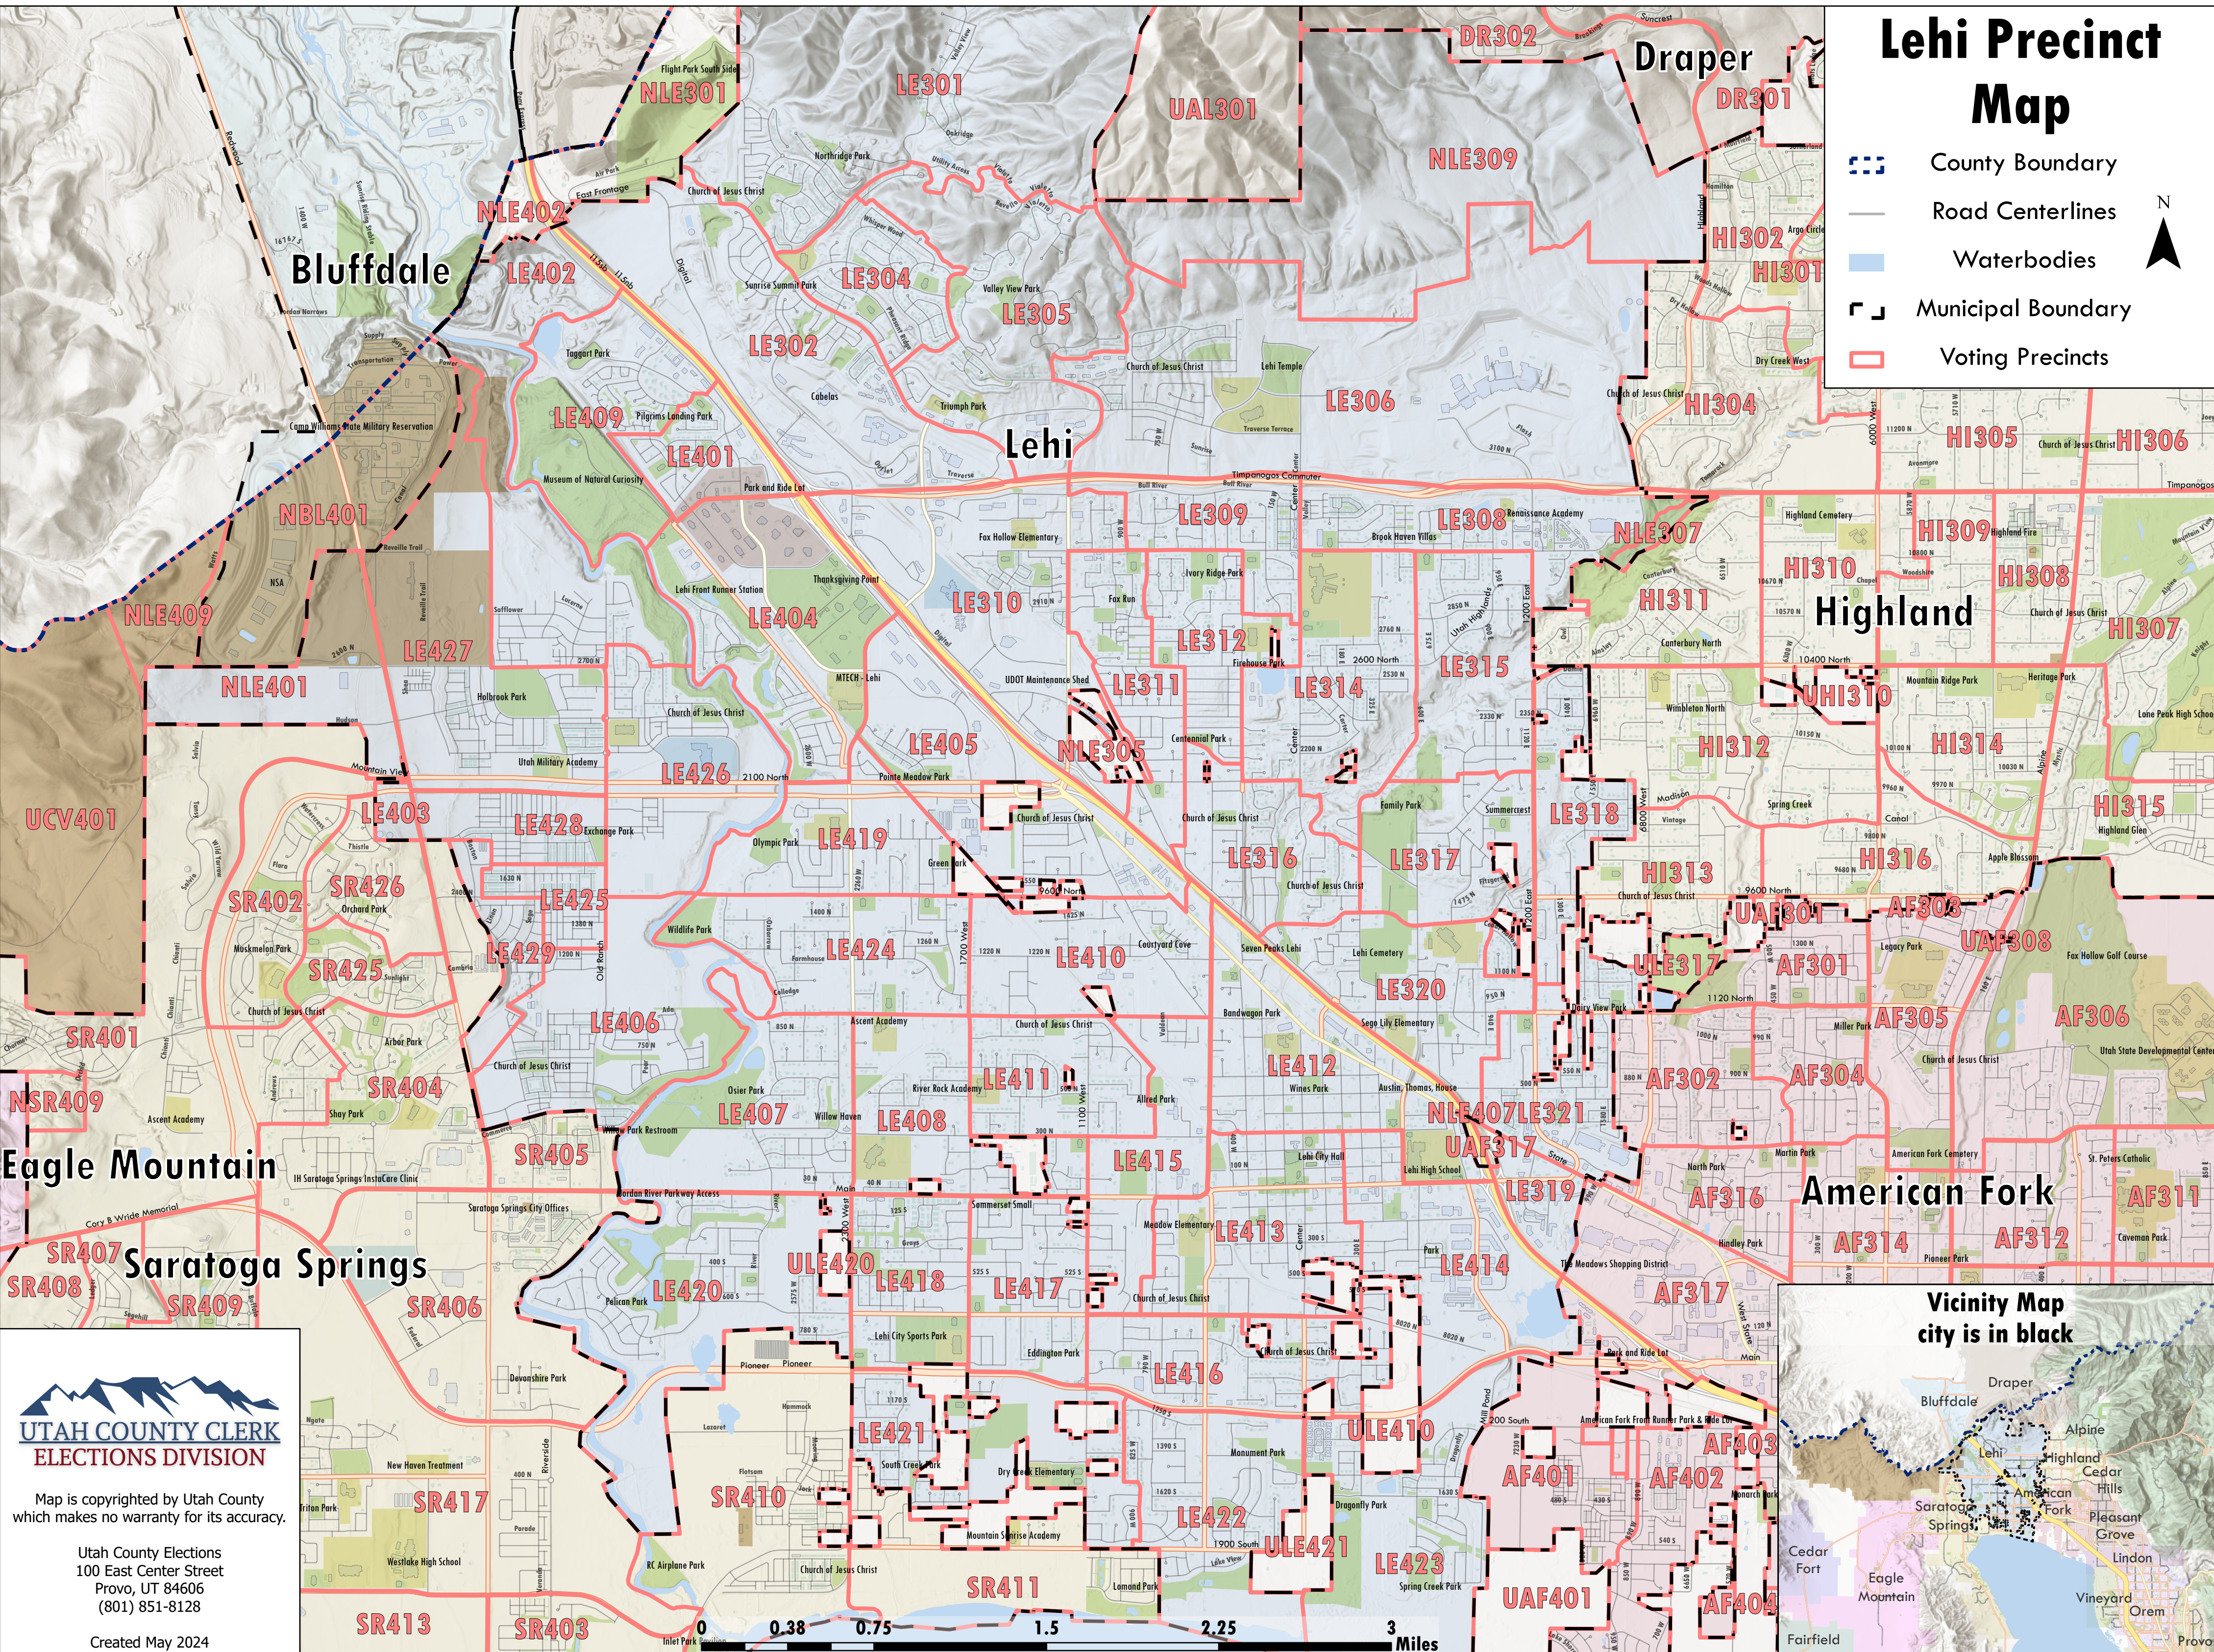

Lehi Precinct Map

-  County Boundary
-  Road Centerlines
-  Waterbodies
-  Municipal Boundary
-  Voting Precincts

Map is copyrighted by Utah County which makes no warranty for its accuracy.

Utah County Elections
 100 East Center Street
 Provo, UT 84606
 (801) 851-8128

Created May 2024

Vicinity Map city is in black