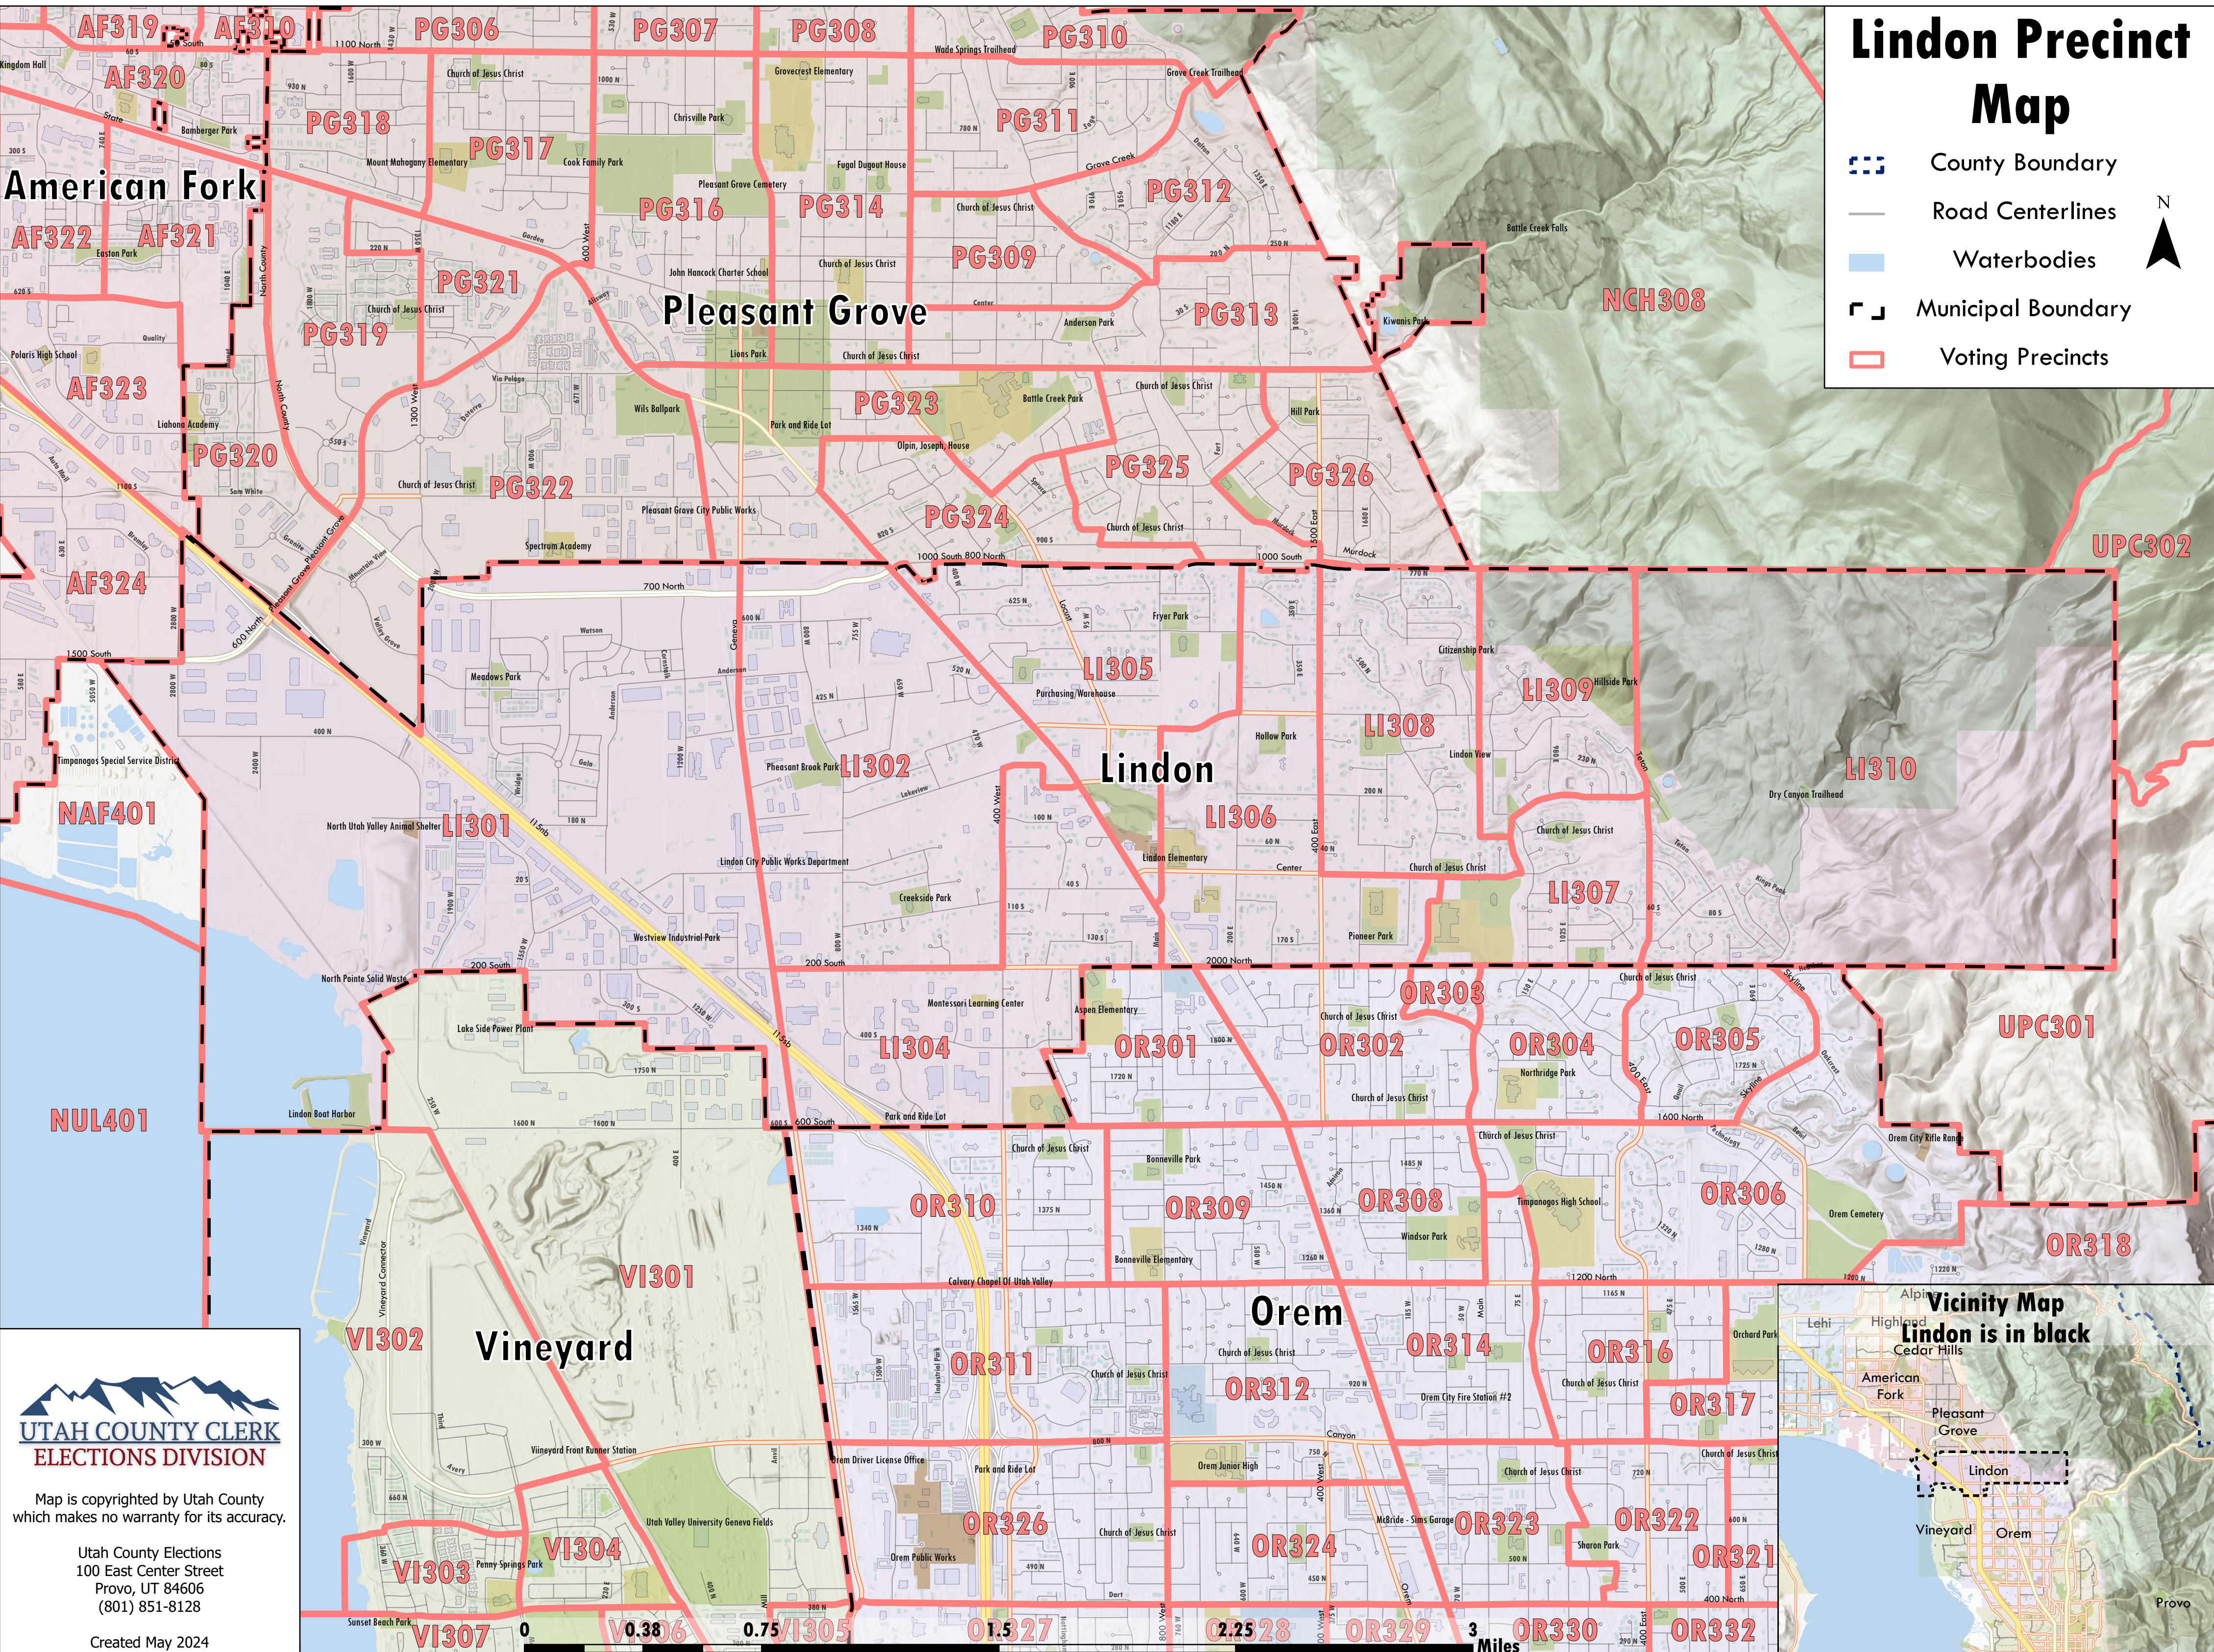

Lindon Precinct Map

-  County Boundary
-  Road Centerlines
-  Waterbodies
-  Municipal Boundary
-  Voting Precincts

American Fork

Pleasant Grove

Lindon

Orem

Vineyard

Vicinity Map
Lindon is in black

Map is copyrighted by Utah County which makes no warranty for its accuracy.

Utah County Elections
100 East Center Street
Provo, UT 84606
(801) 851-8128

Created May 2024

3 Miles