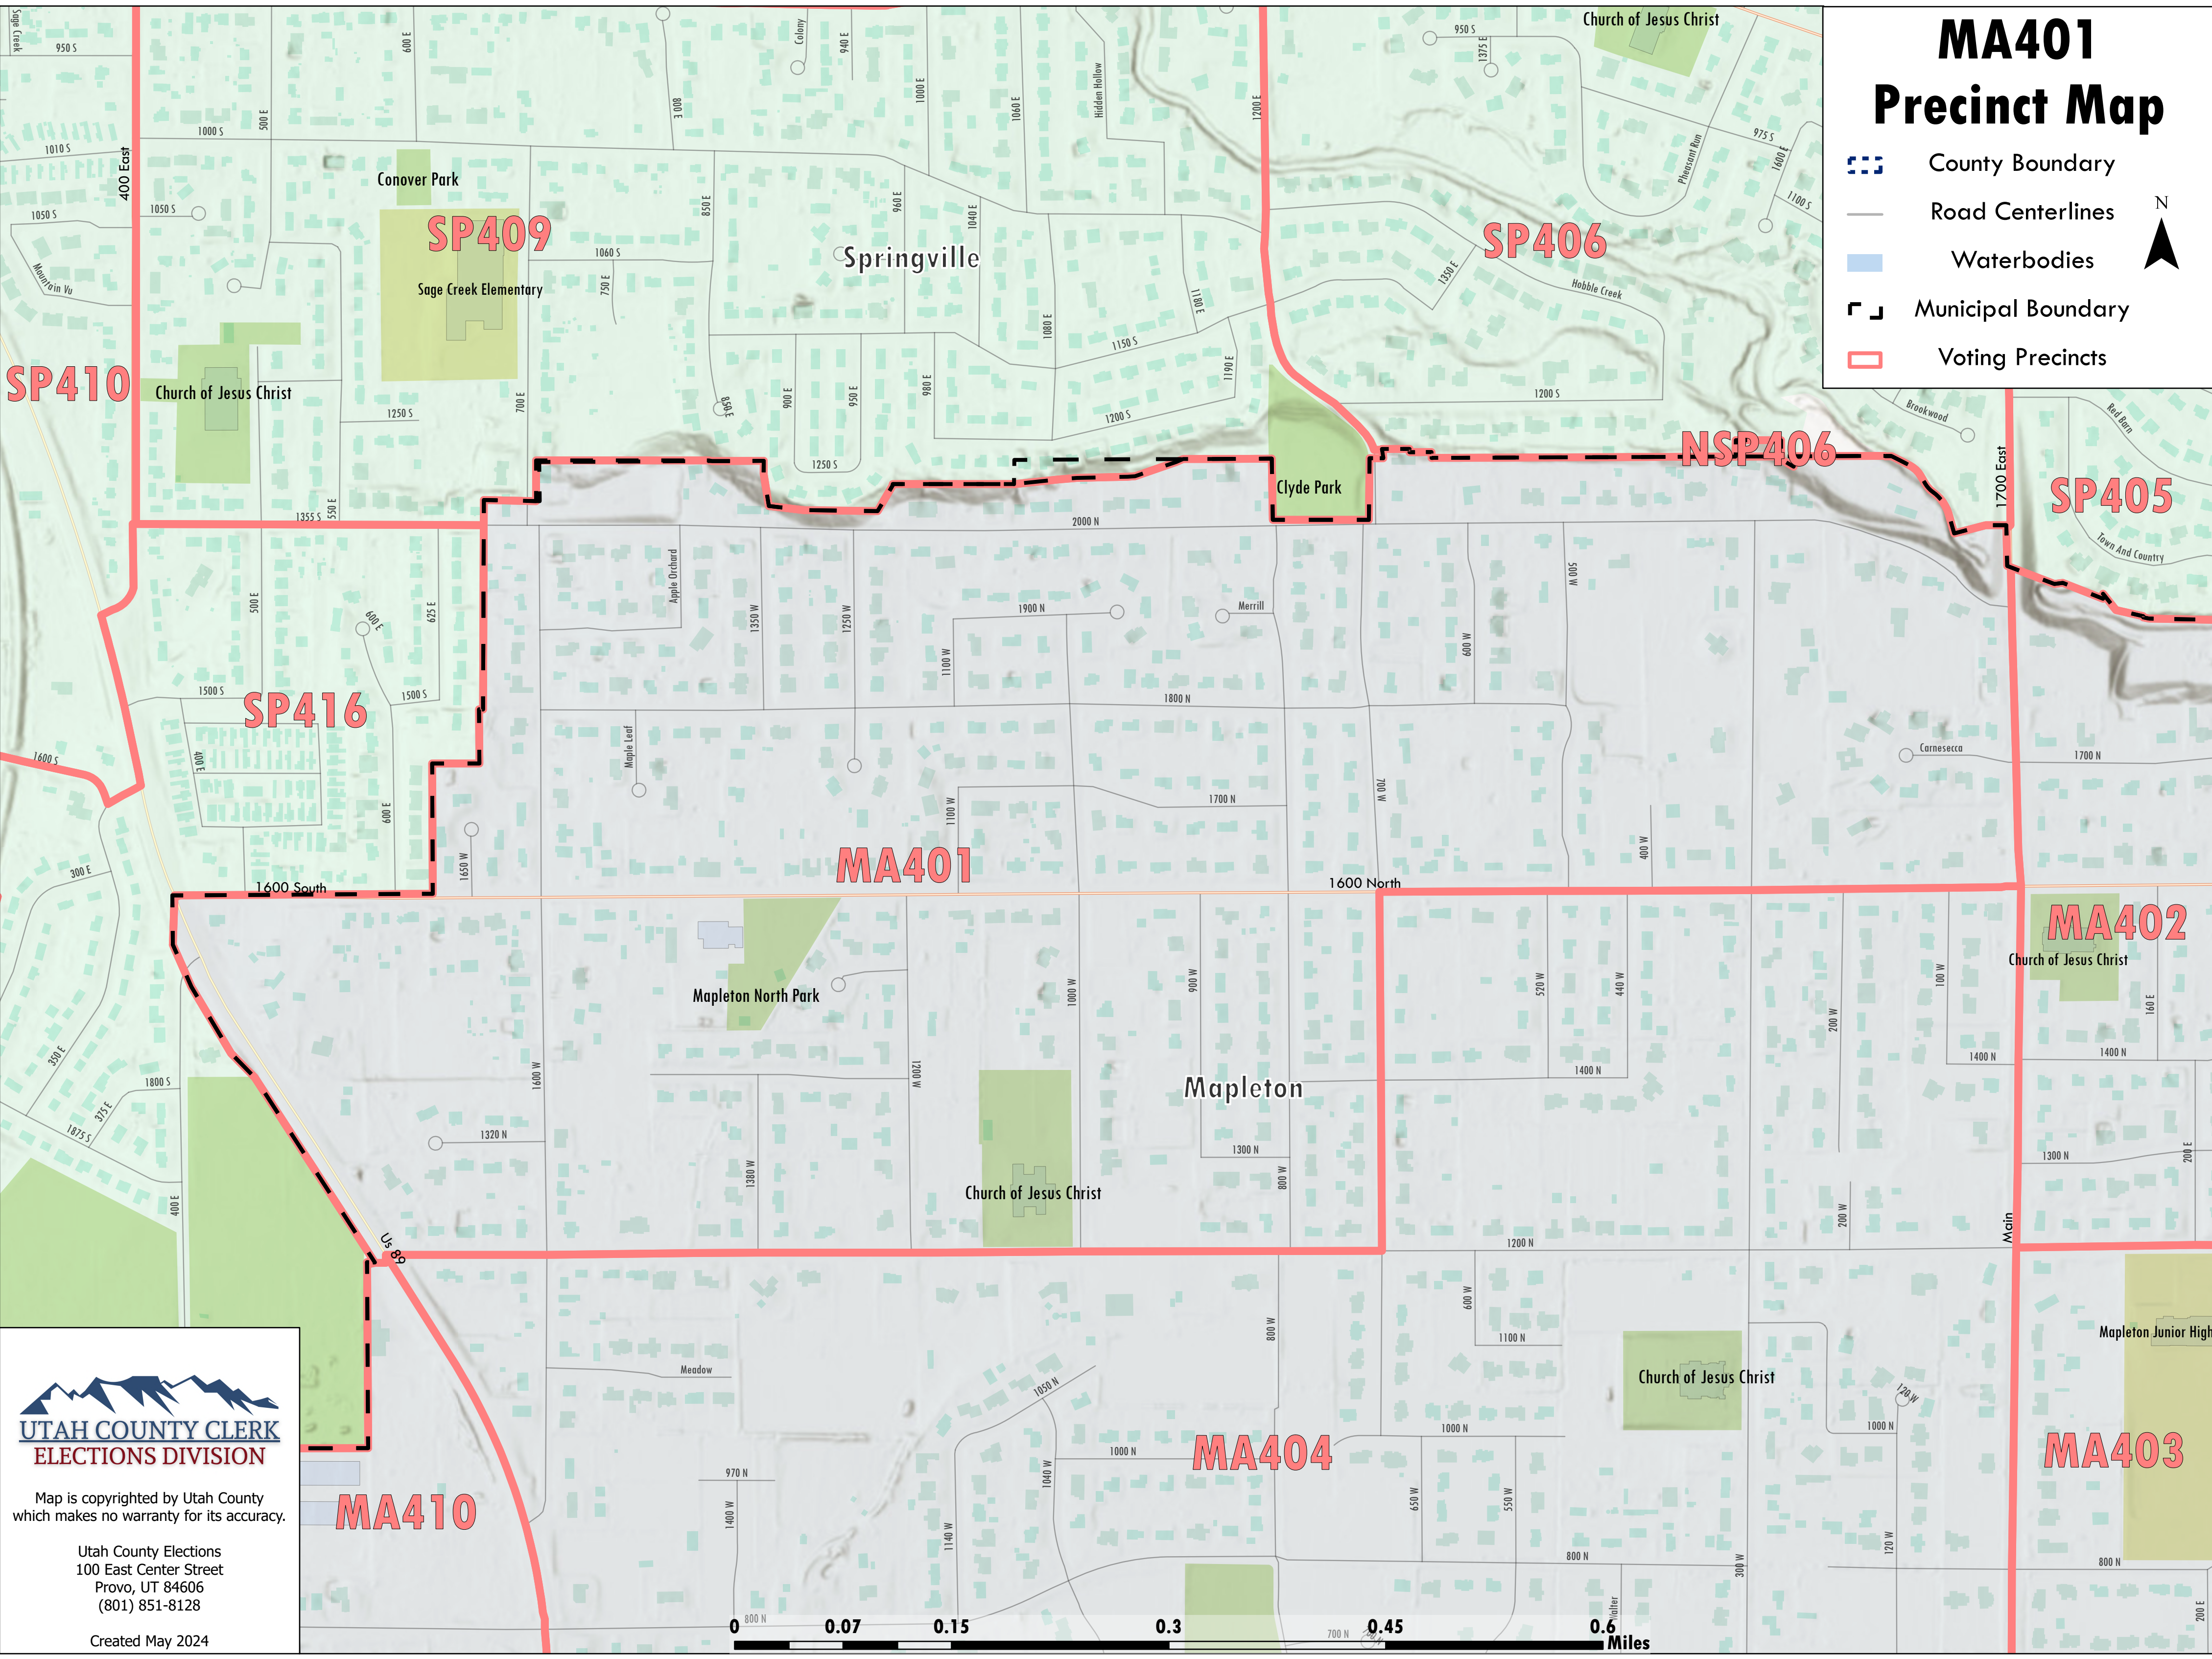

# MA401 Precinct Map

-  County Boundary
-  Road Centerlines
-  Waterbodies
-  Municipal Boundary
-  Voting Precincts

**UTAH COUNTY CLERK  
ELECTIONS DIVISION**

Map is copyrighted by Utah County  
which makes no warranty for its accuracy.

Utah County Elections  
100 East Center Street  
Provo, UT 84606  
(801) 851-8128

Created May 2024