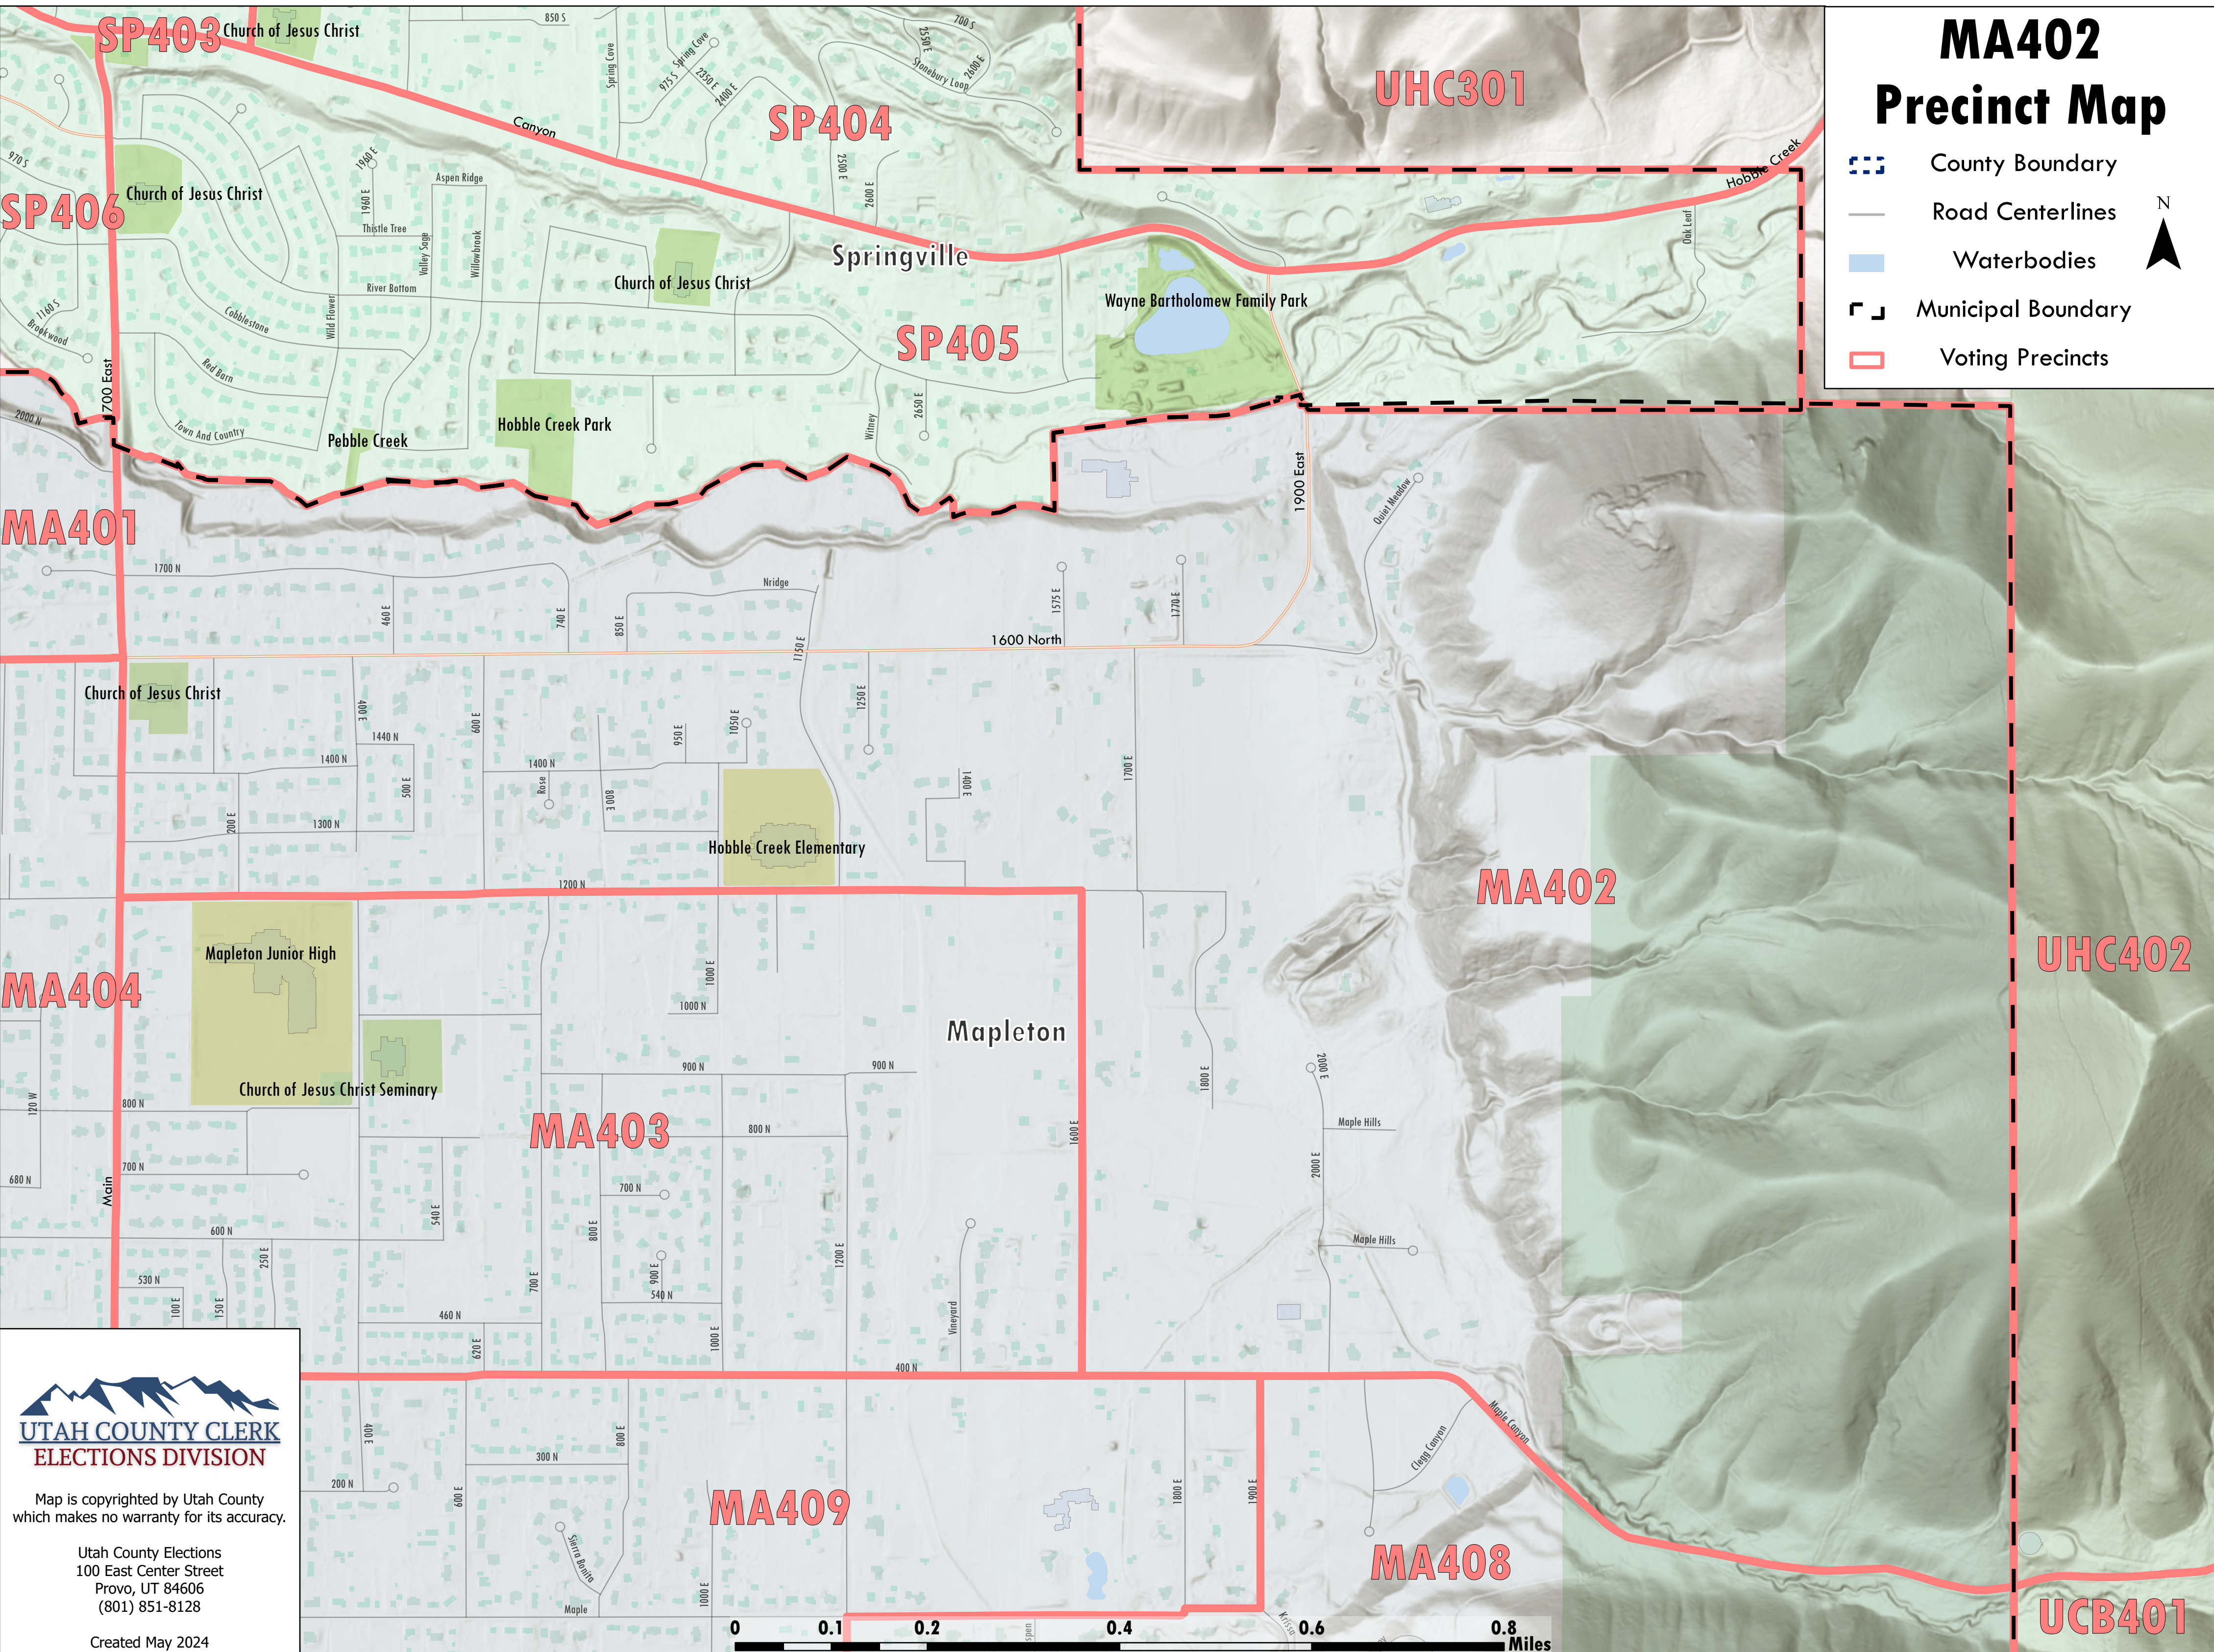

# MA402 Precinct Map

-  County Boundary
-  Road Centerlines
-  Waterbodies
-  Municipal Boundary
-  Voting Precincts

Map is copyrighted by Utah County which makes no warranty for its accuracy.

Utah County Elections  
100 East Center Street  
Provo, UT 84606  
(801) 851-8128

Created May 2024