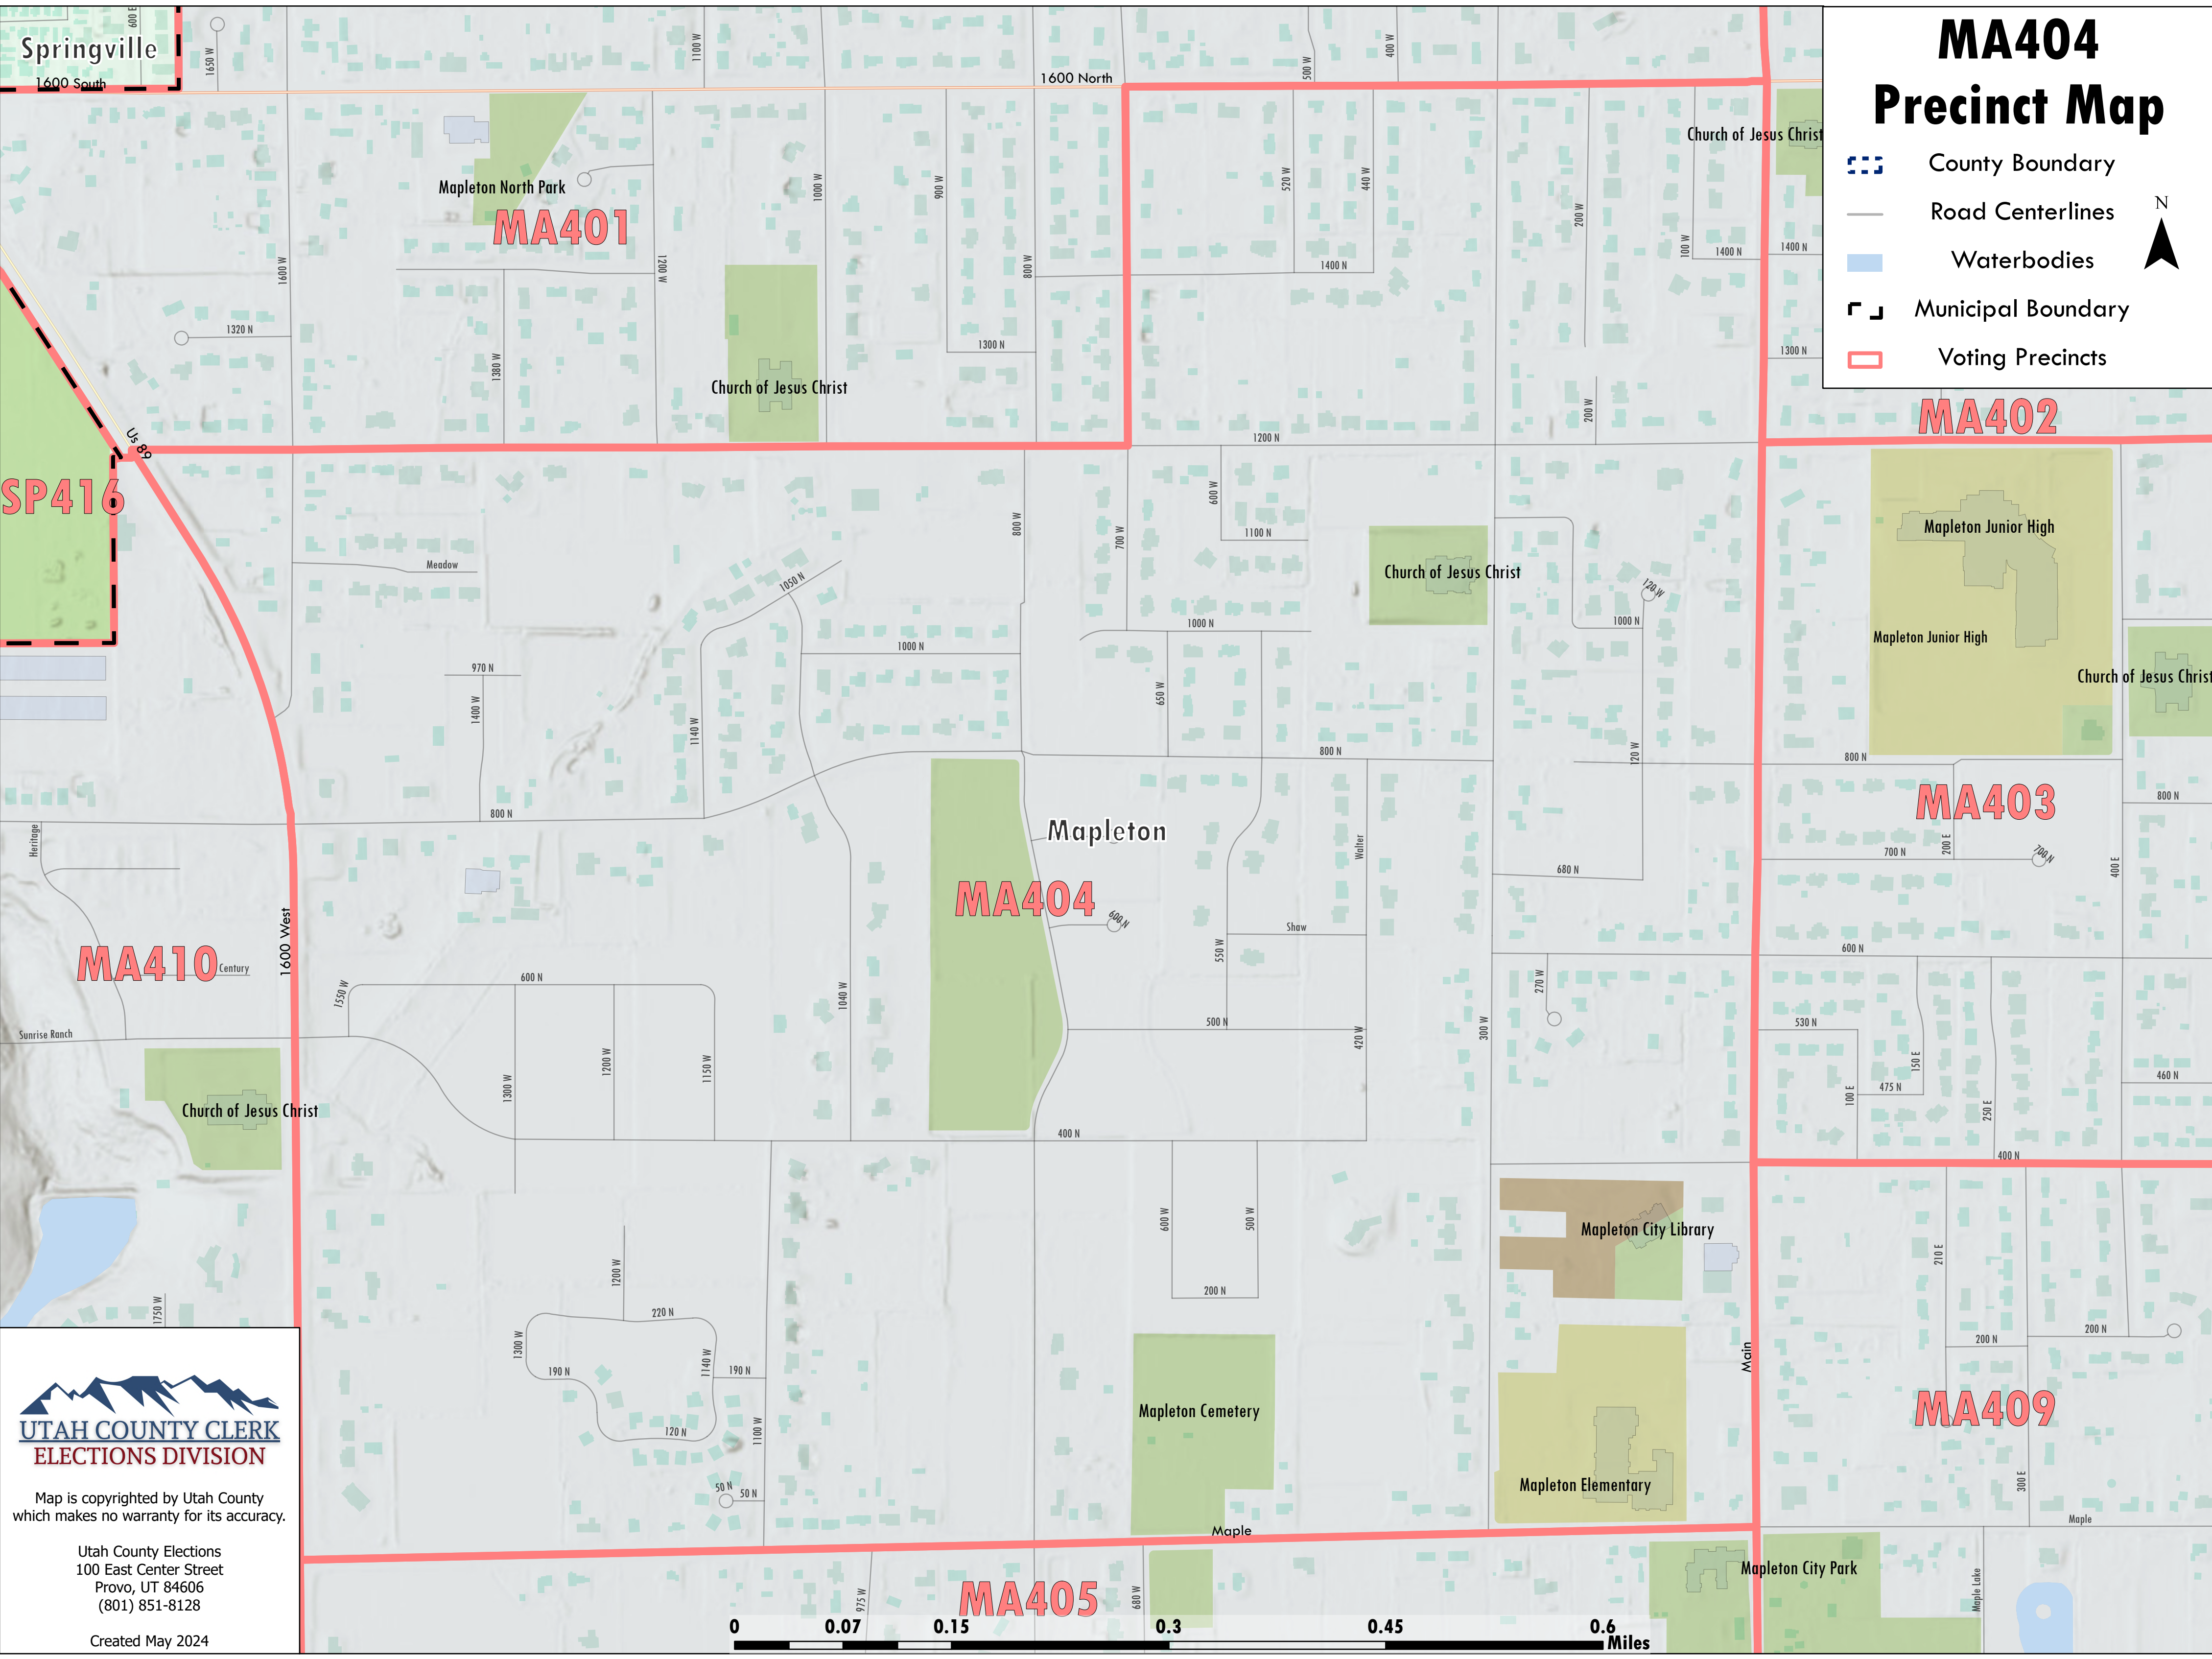

# MA404 Precinct Map

-  County Boundary
-  Road Centerlines
-  Waterbodies
-  Municipal Boundary
-  Voting Precincts

UTAH COUNTY CLERK  
ELECTIONS DIVISION

Map is copyrighted by Utah County  
which makes no warranty for its accuracy.

Utah County Elections  
100 East Center Street  
Provo, UT 84606  
(801) 851-8128

Created May 2024