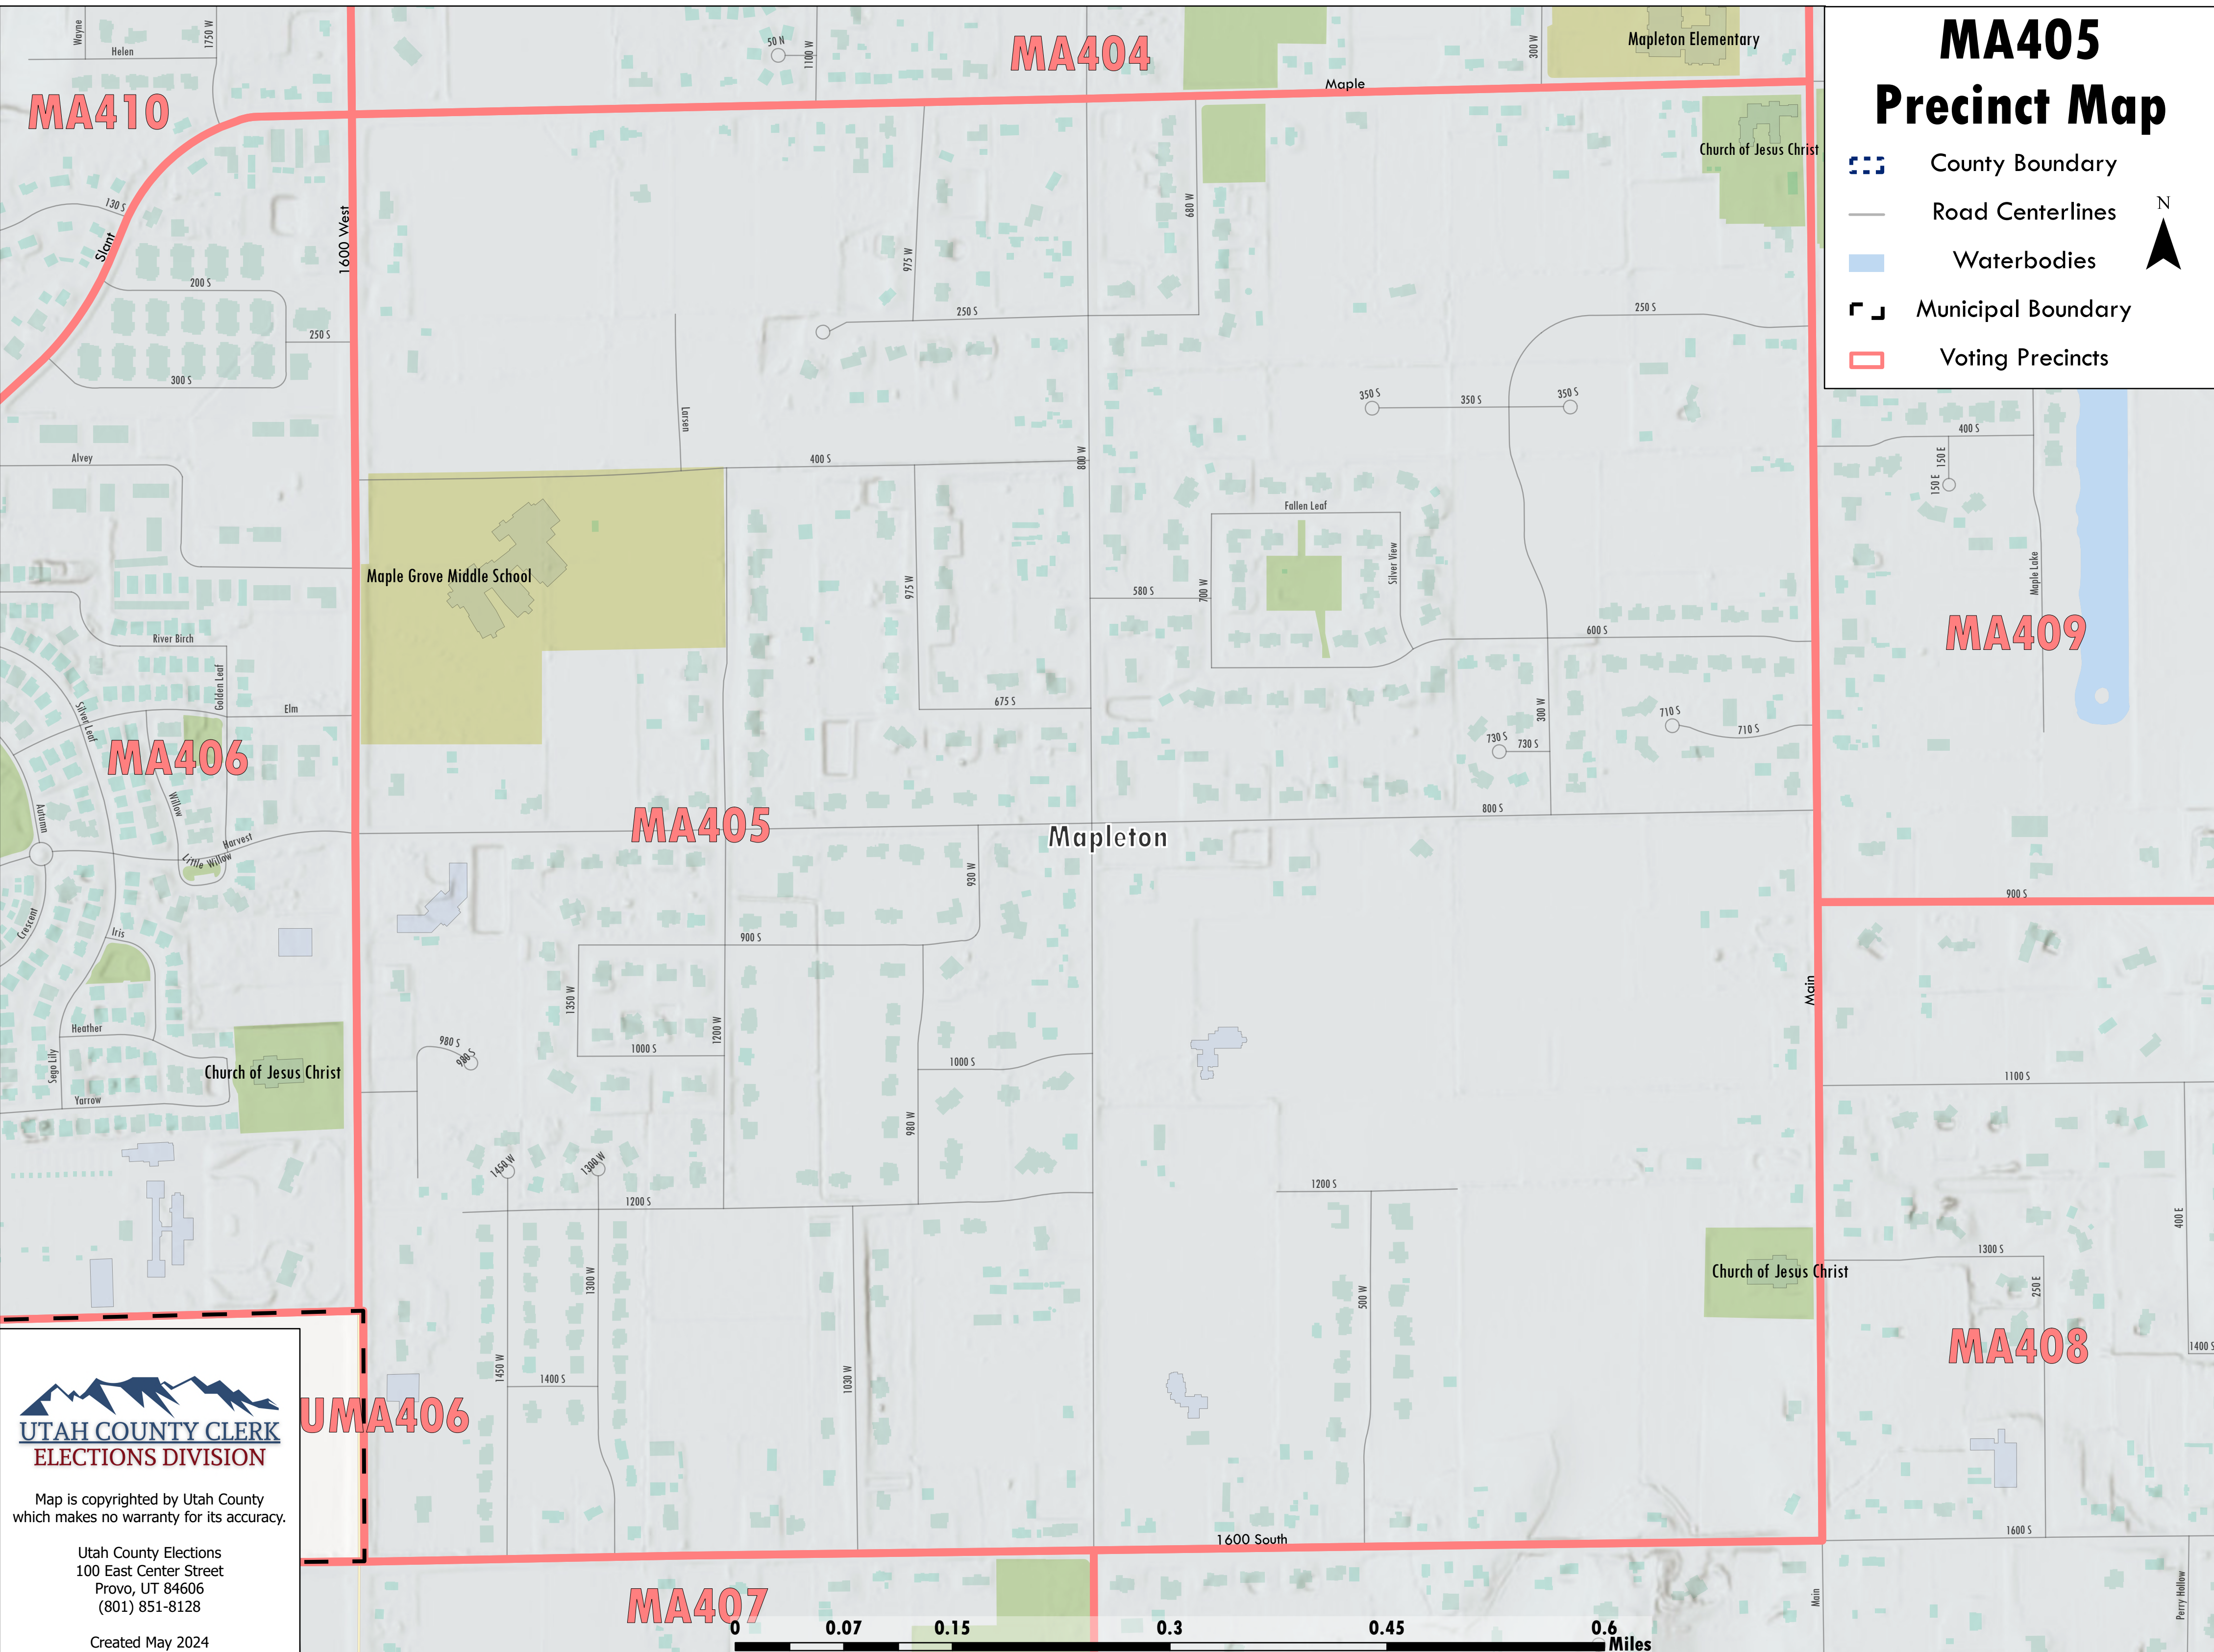

# MA405 Precinct Map

-  County Boundary
-  Road Centerlines
-  Waterbodies
-  Municipal Boundary
-  Voting Precincts

**UTAH COUNTY CLERK  
ELECTIONS DIVISION**

Map is copyrighted by Utah County  
which makes no warranty for its accuracy.

Utah County Elections  
100 East Center Street  
Provo, UT 84606  
(801) 851-8128

Created May 2024

**UMA406**

**MA407**