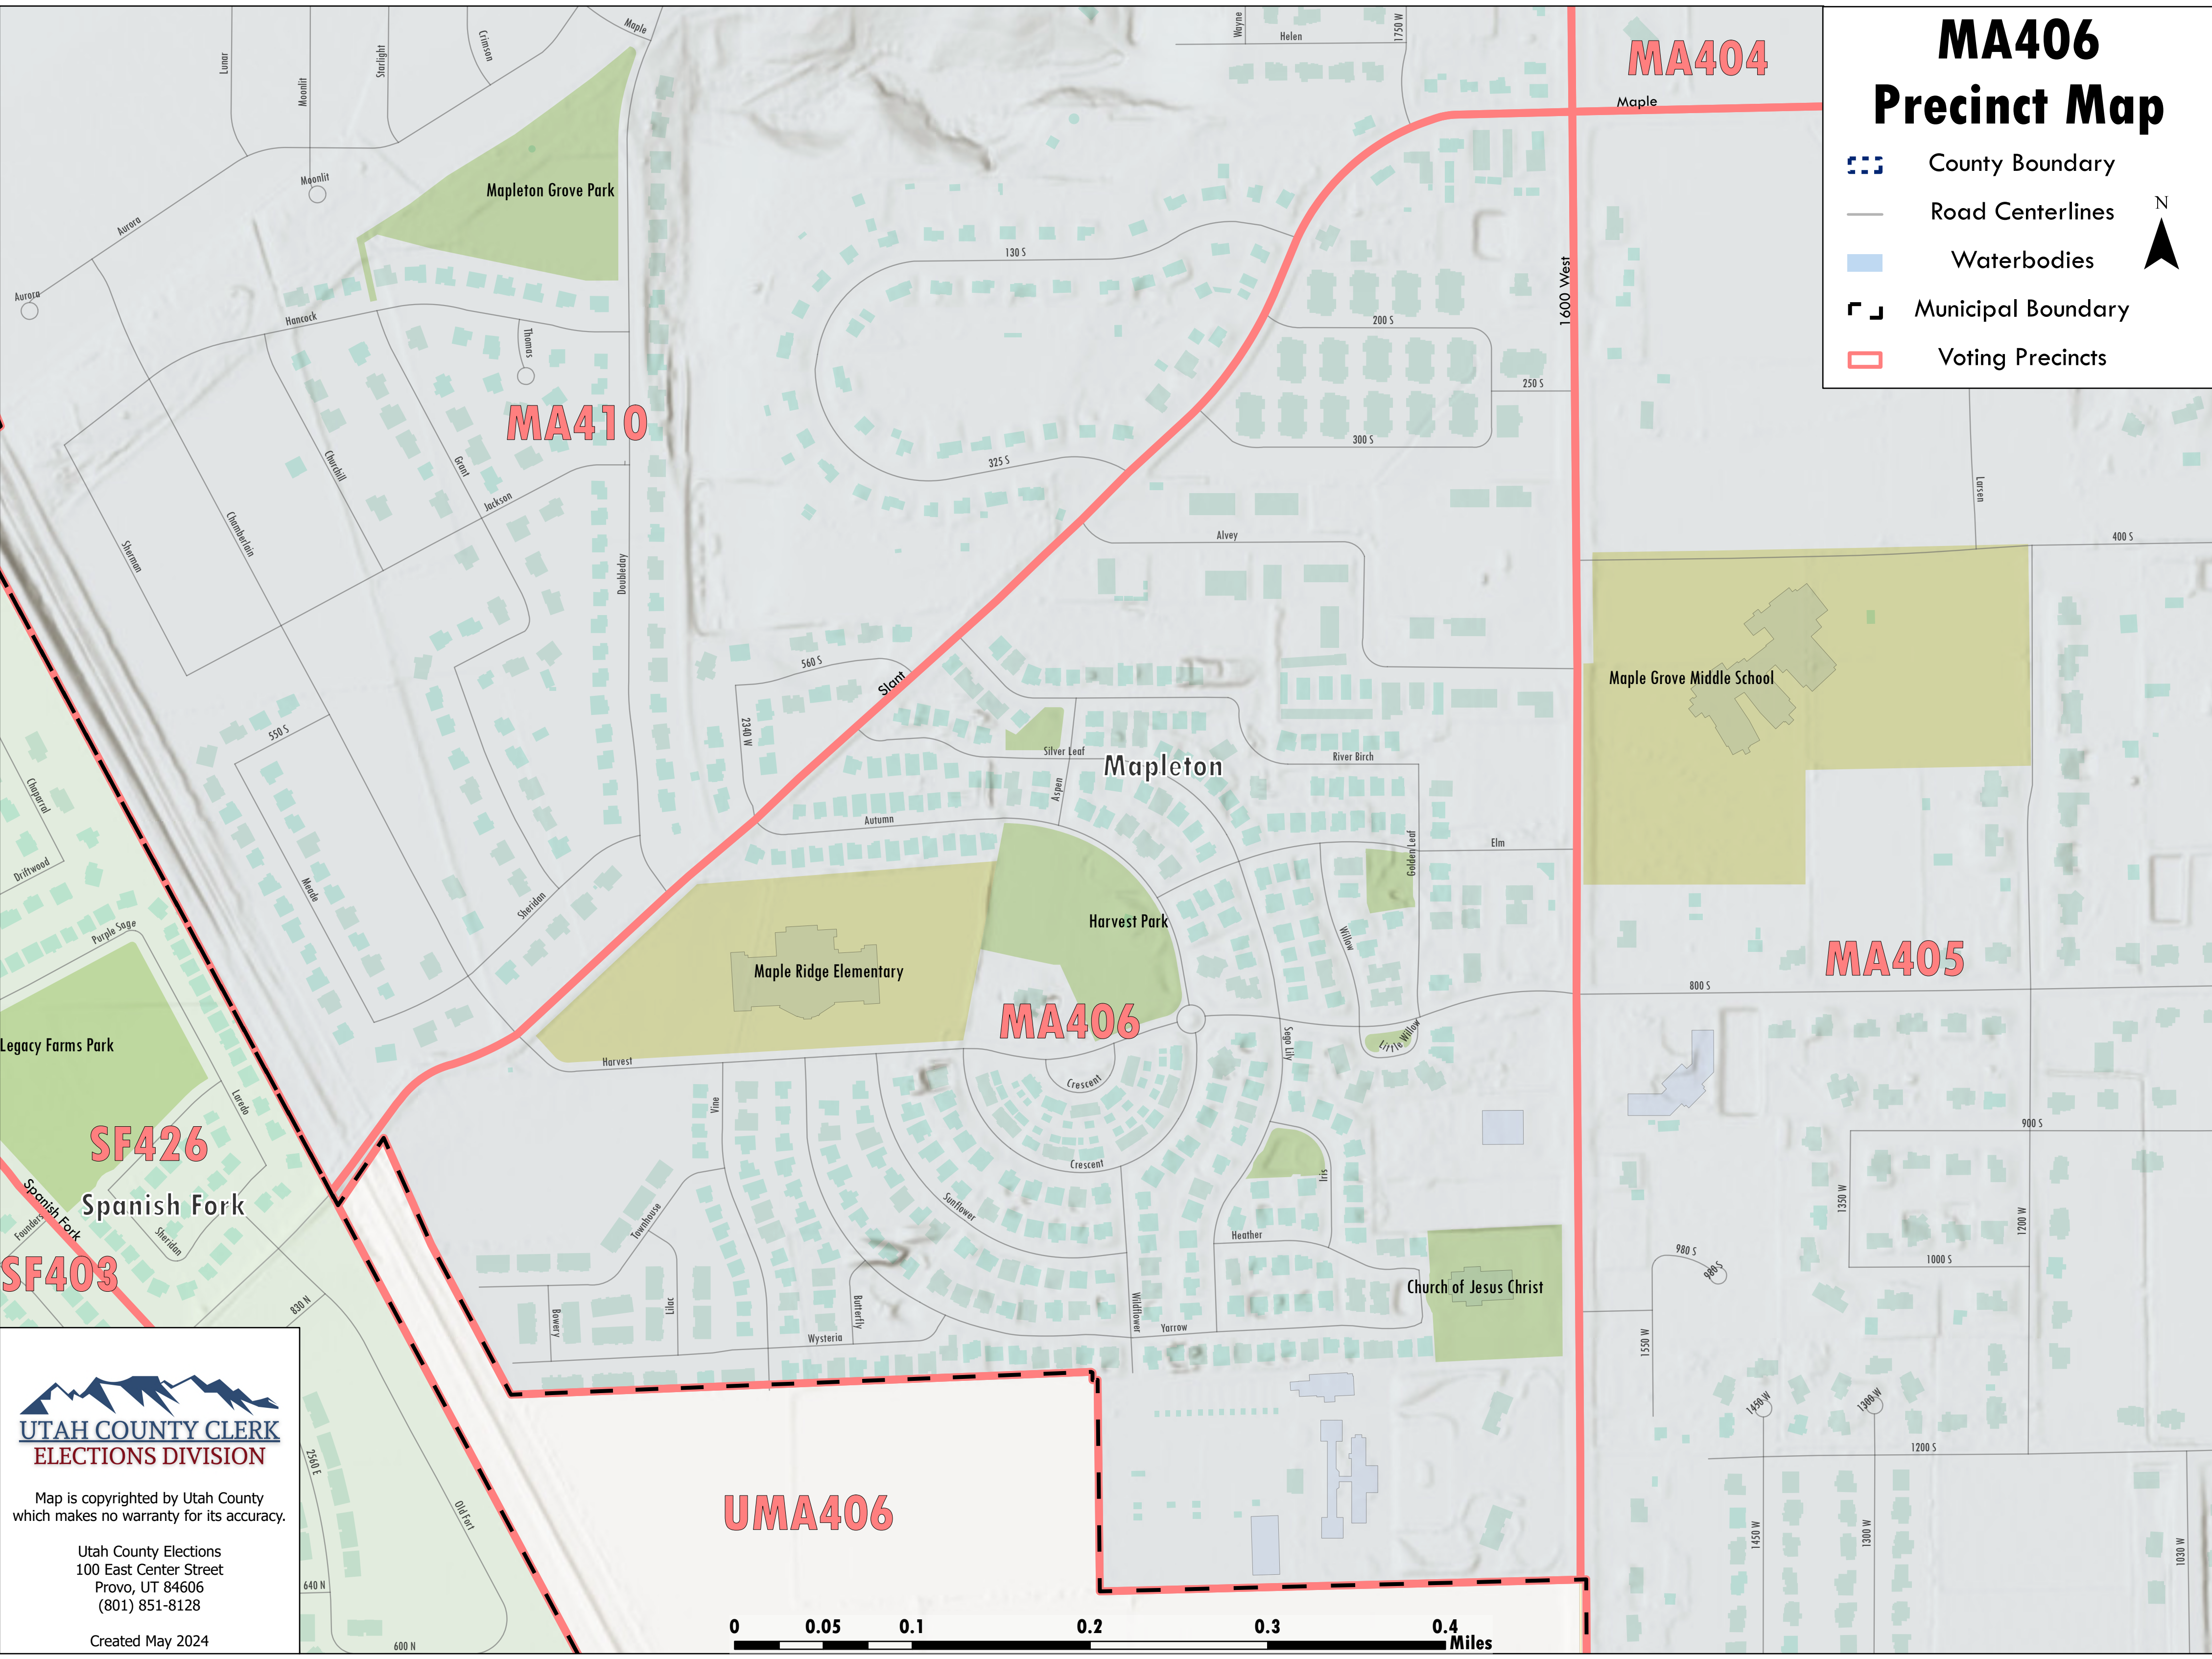

MA406 Precinct Map

-  County Boundary
-  Road Centerlines
-  Waterbodies
-  Municipal Boundary
-  Voting Precincts

UTAH COUNTY CLERK
ELECTIONS DIVISION

Map is copyrighted by Utah County
which makes no warranty for its accuracy.

Utah County Elections
100 East Center Street
Provo, UT 84606
(801) 851-8128

Created May 2024