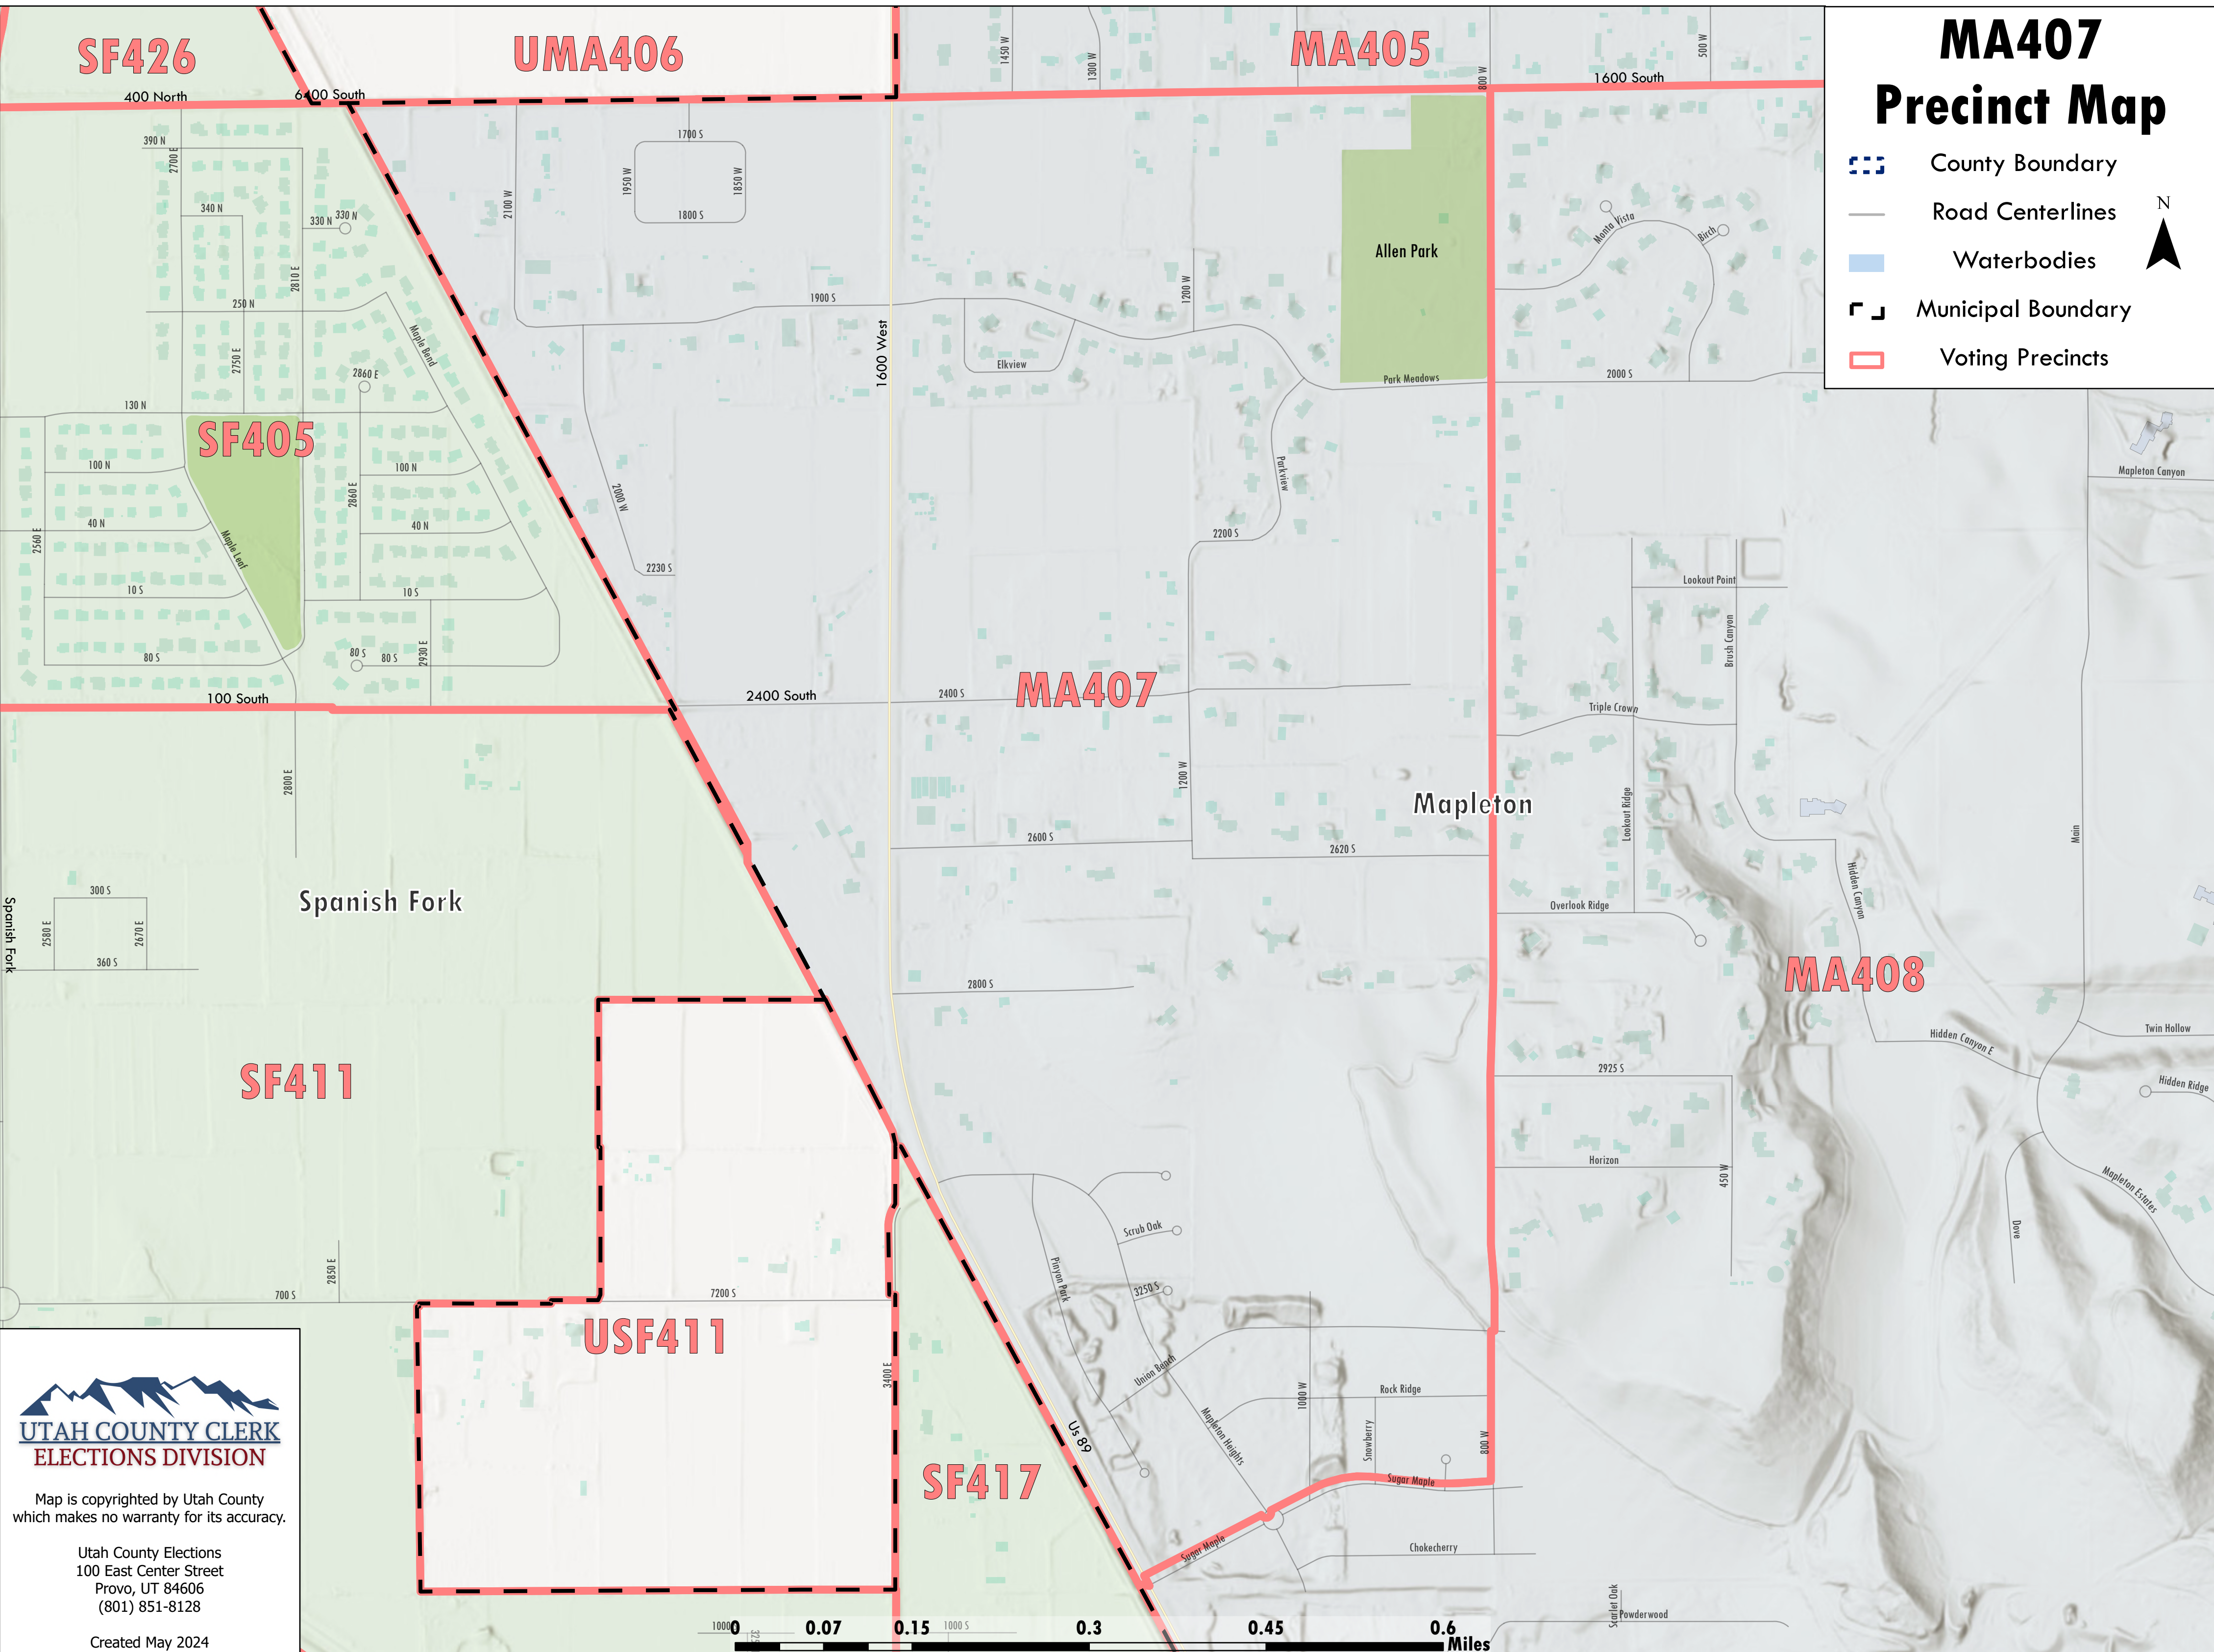

MA407 Precinct Map

-  County Boundary
-  Road Centerlines
-  Waterbodies
-  Municipal Boundary
-  Voting Precincts

Map is copyrighted by Utah County
which makes no warranty for its accuracy.

Utah County Elections
100 East Center Street
Provo, UT 84606
(801) 851-8128

Created May 2024