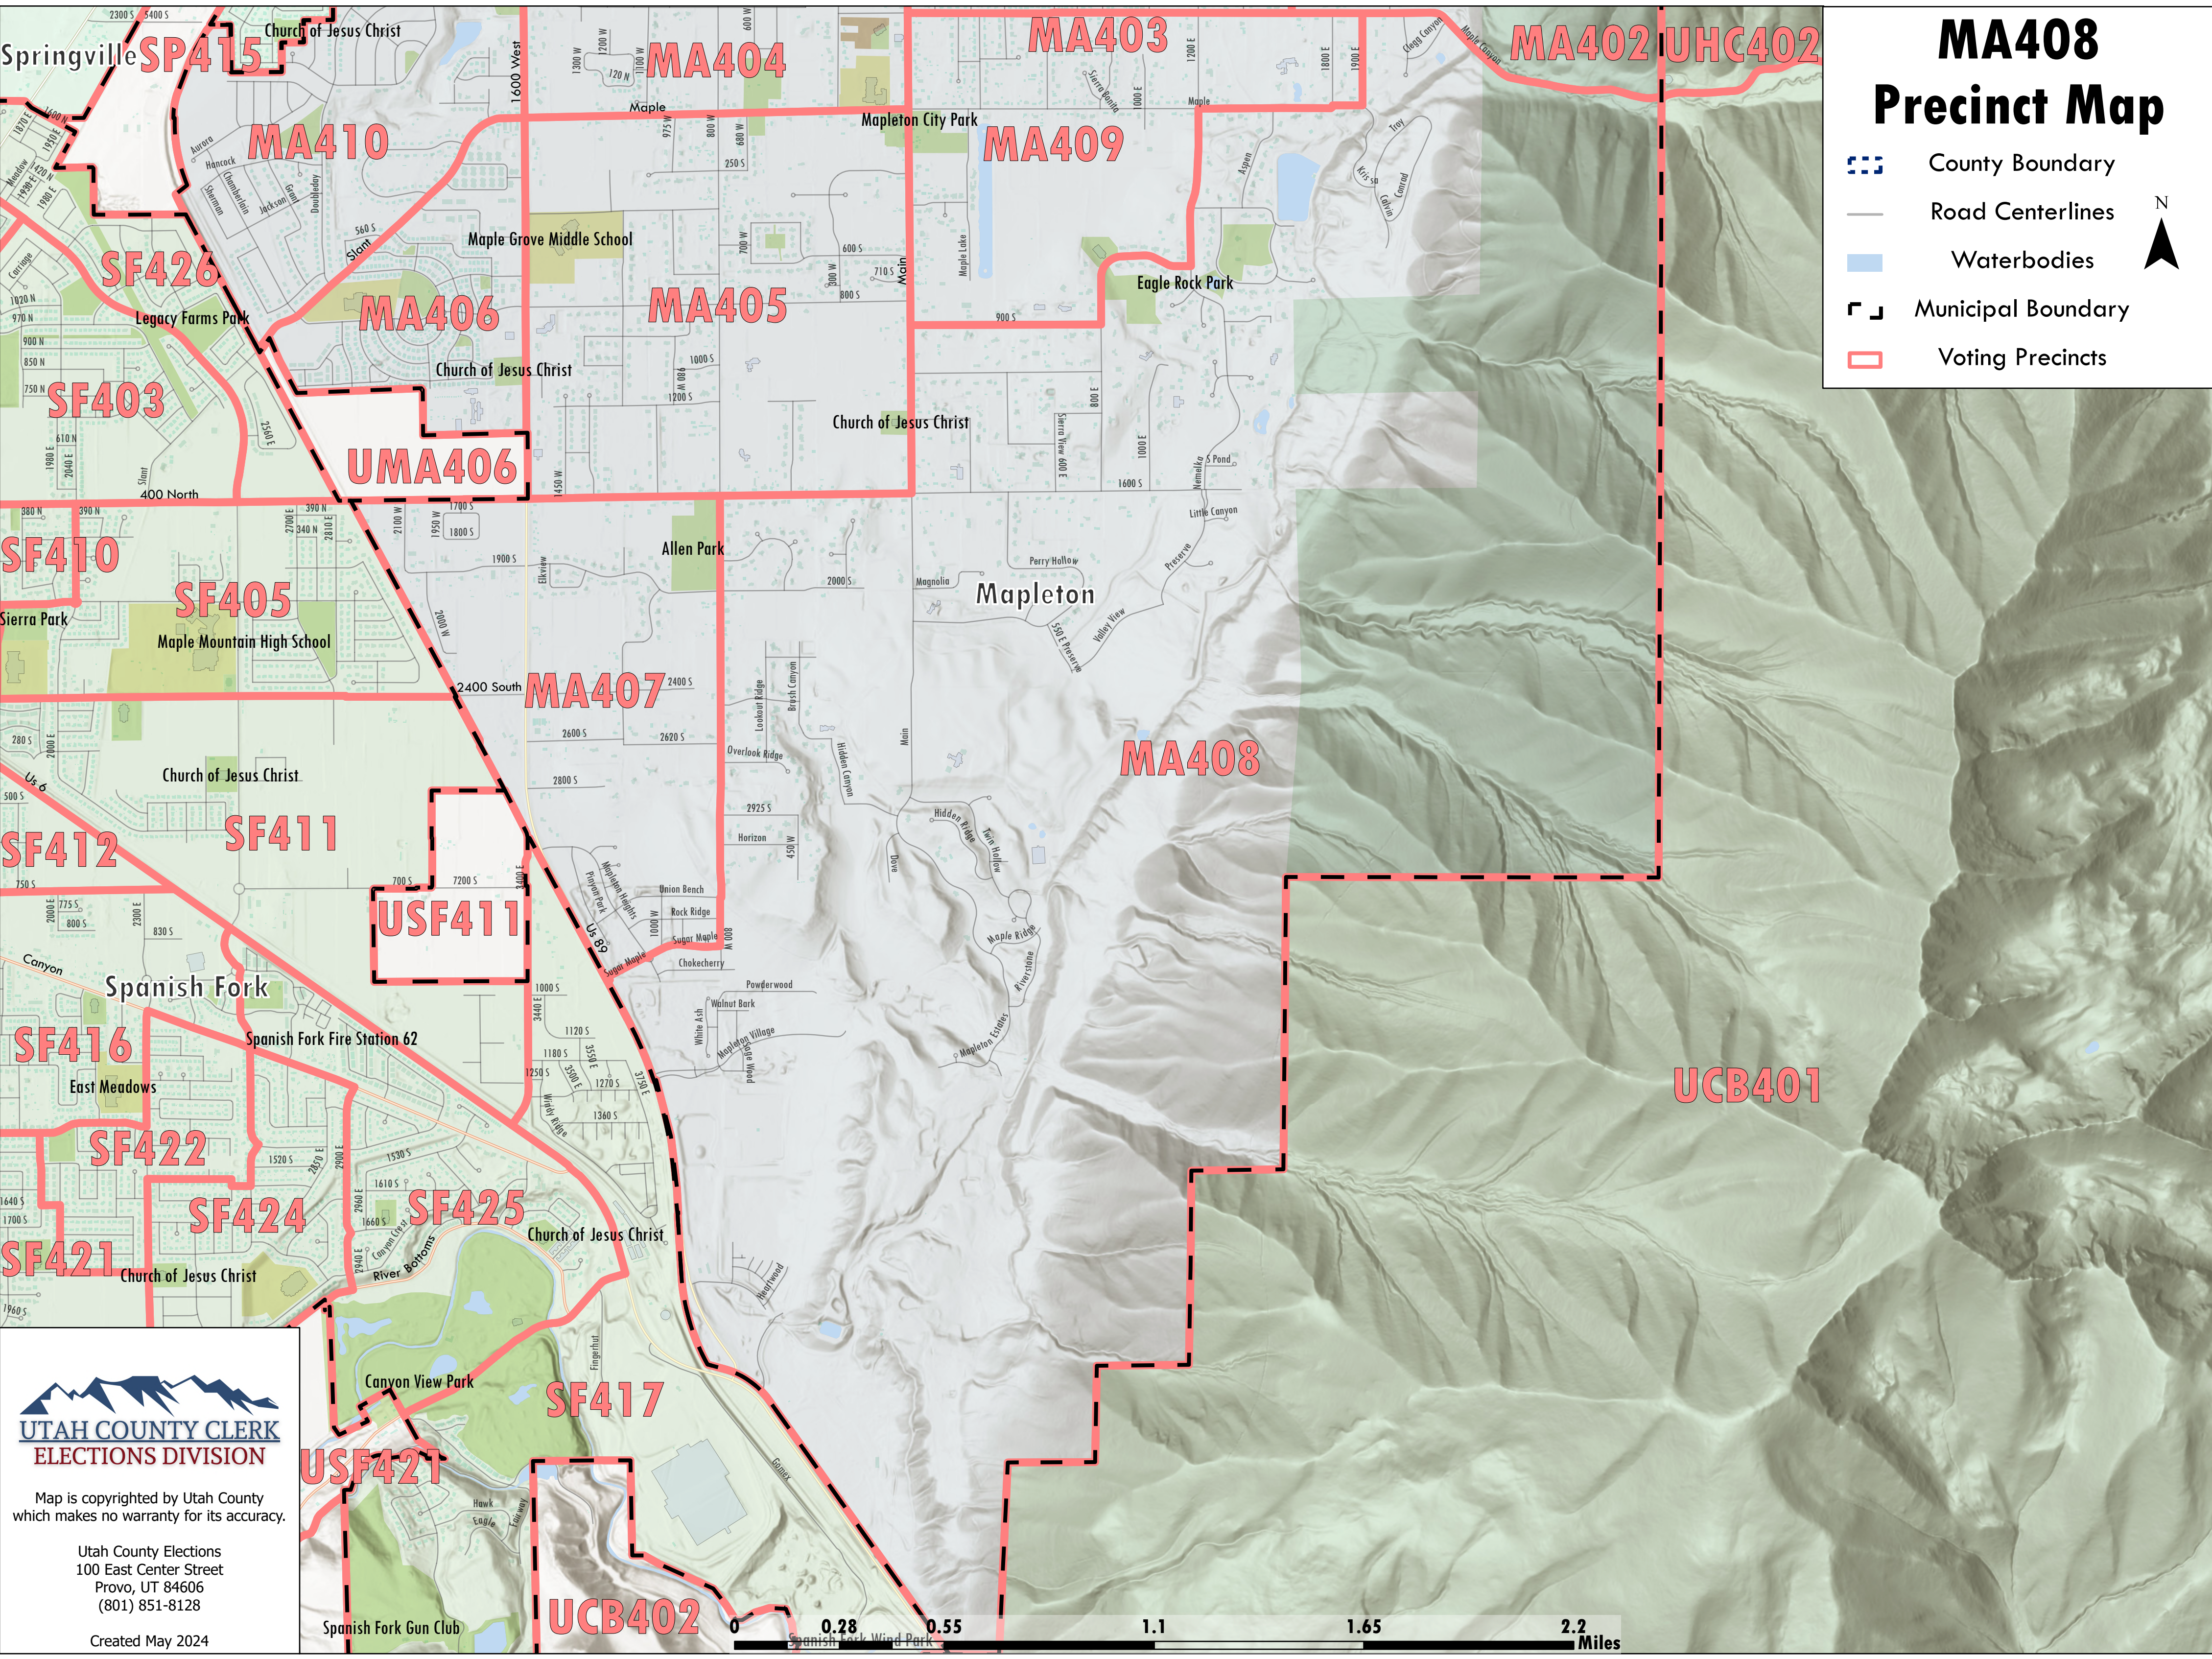

MA408 Precinct Map

-  County Boundary
-  Road Centerlines
-  Waterbodies
-  Municipal Boundary
-  Voting Precincts

UTAH COUNTY CLERK
ELECTIONS DIVISION

Map is copyrighted by Utah County
which makes no warranty for its accuracy.

Utah County Elections
100 East Center Street
Provo, UT 84606
(801) 851-8128

Created May 2024