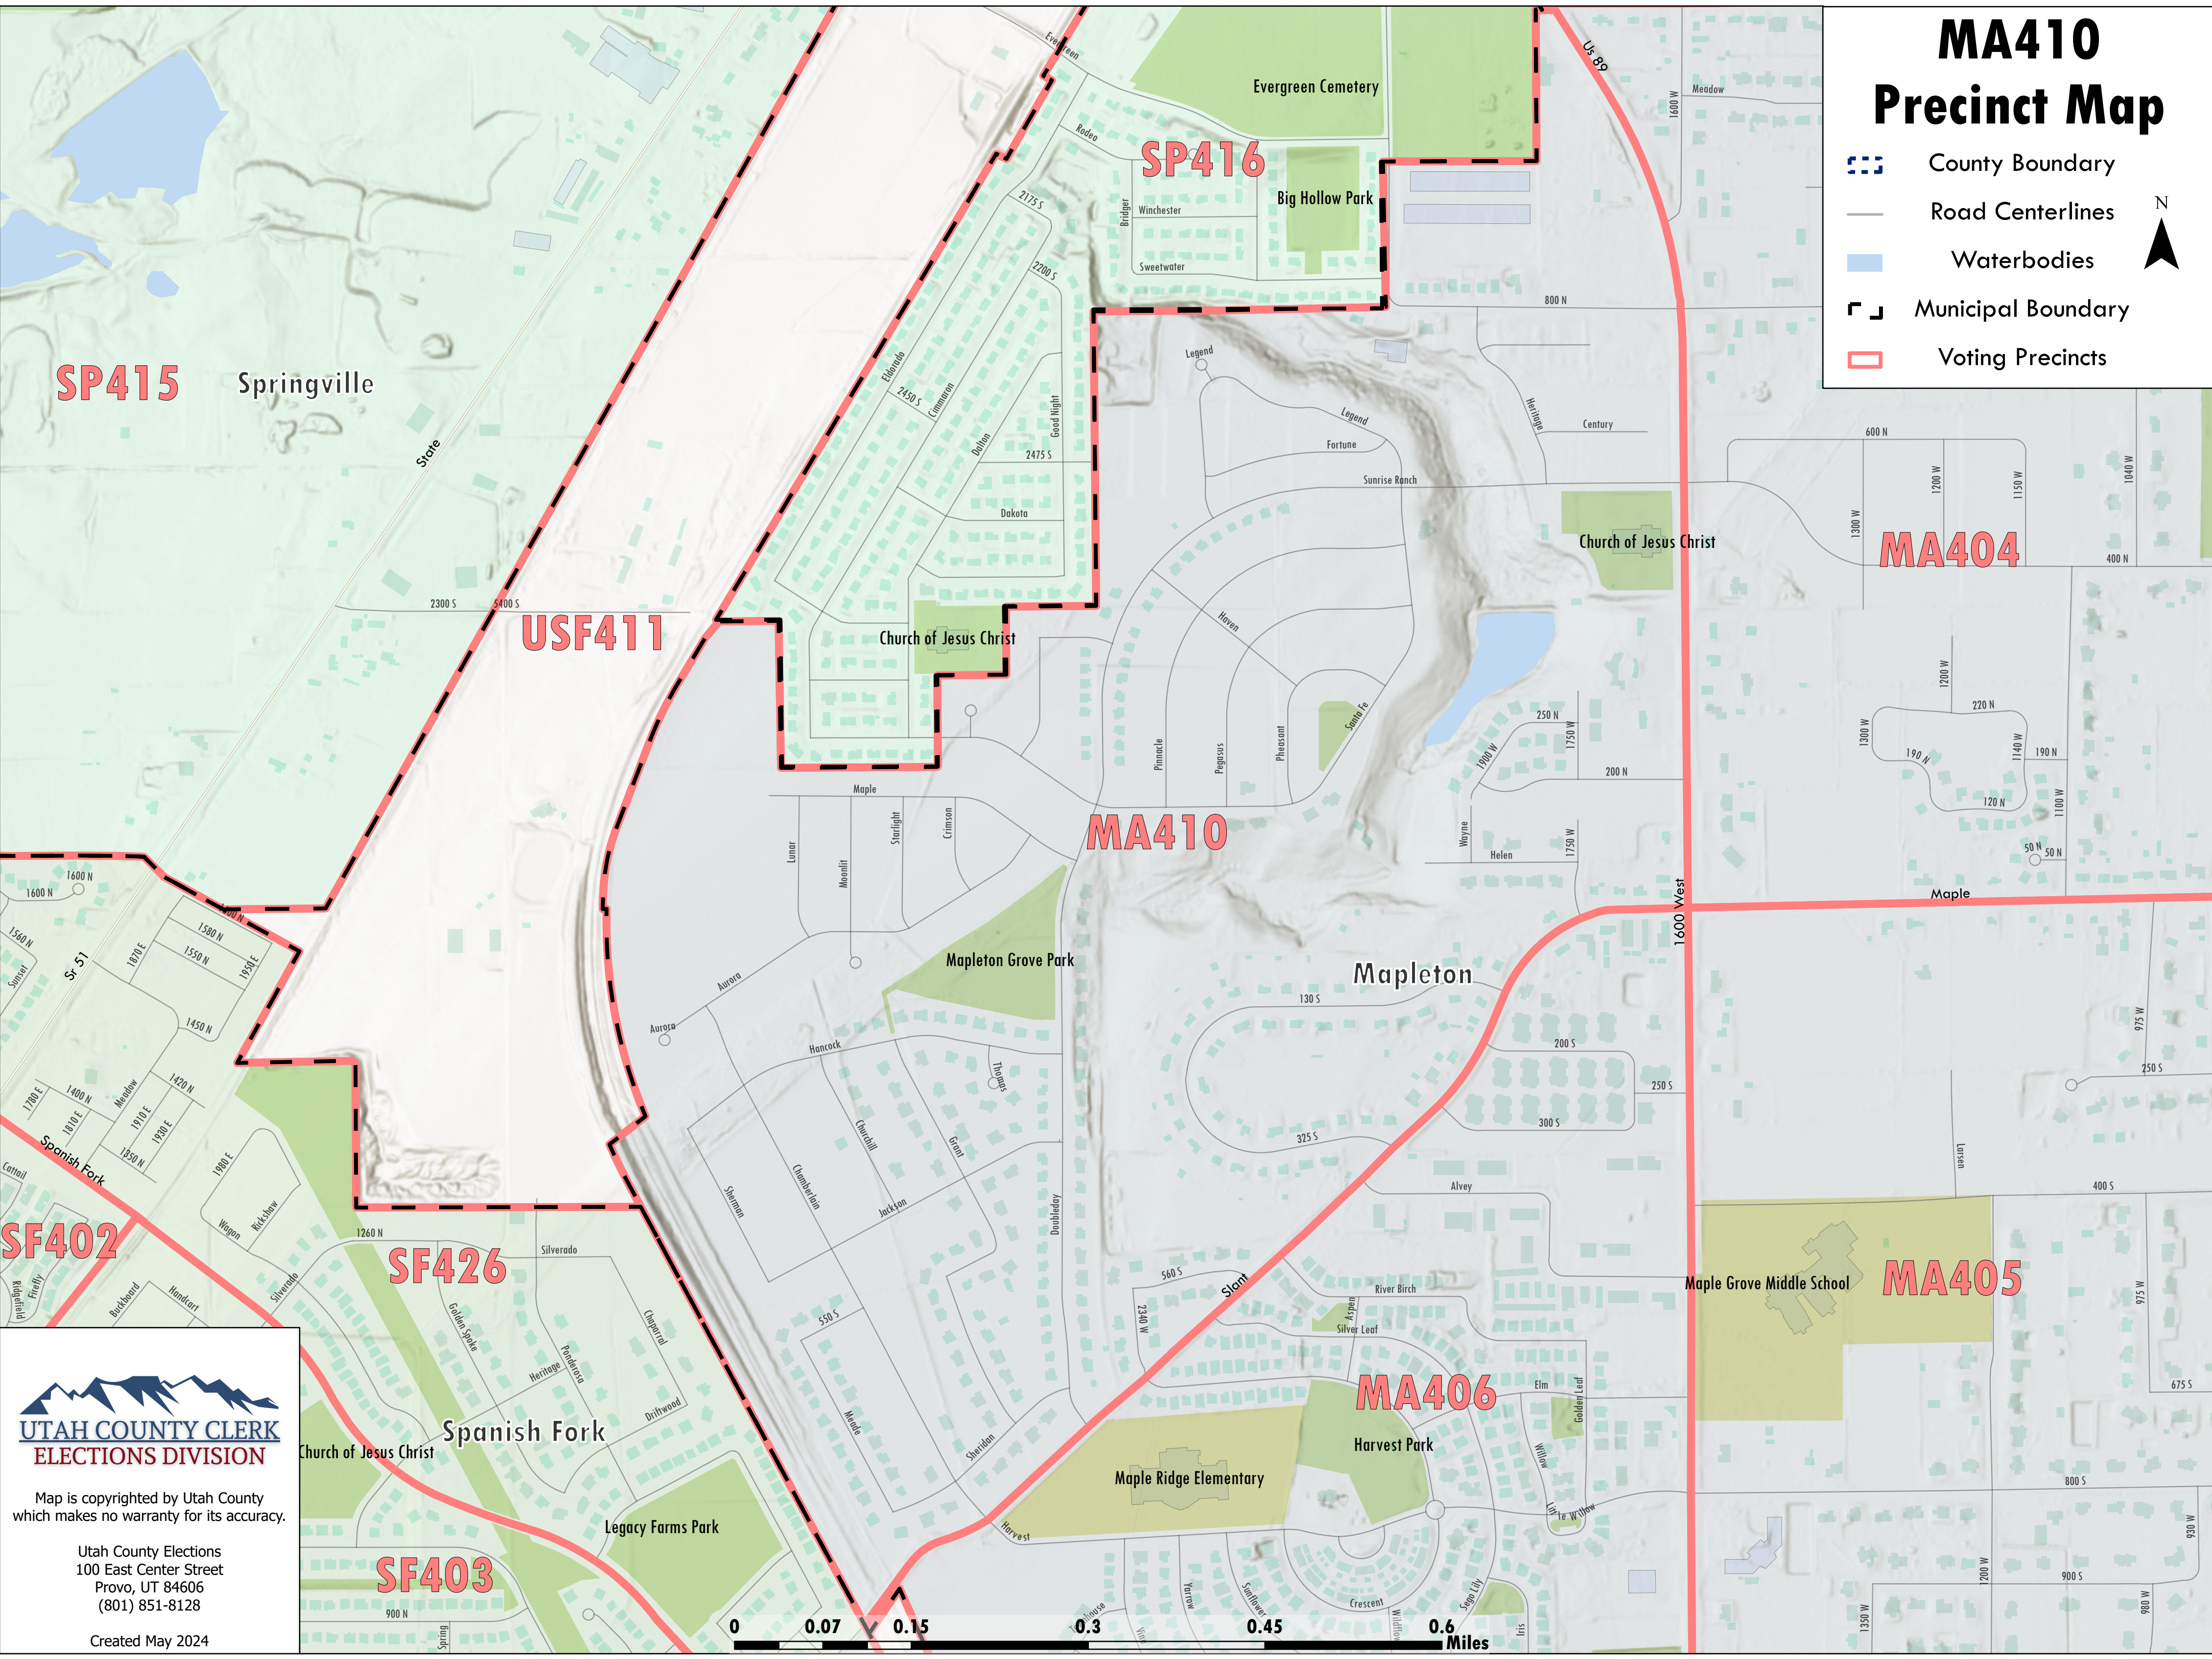

# MA410 Precinct Map

-  County Boundary
-  Road Centerlines
-  Waterbodies
-  Municipal Boundary
-  Voting Precincts

Map is copyrighted by Utah County which makes no warranty for its accuracy.

Utah County Elections  
 100 East Center Street  
 Provo, UT 84606  
 (801) 851-8128

Created May 2024