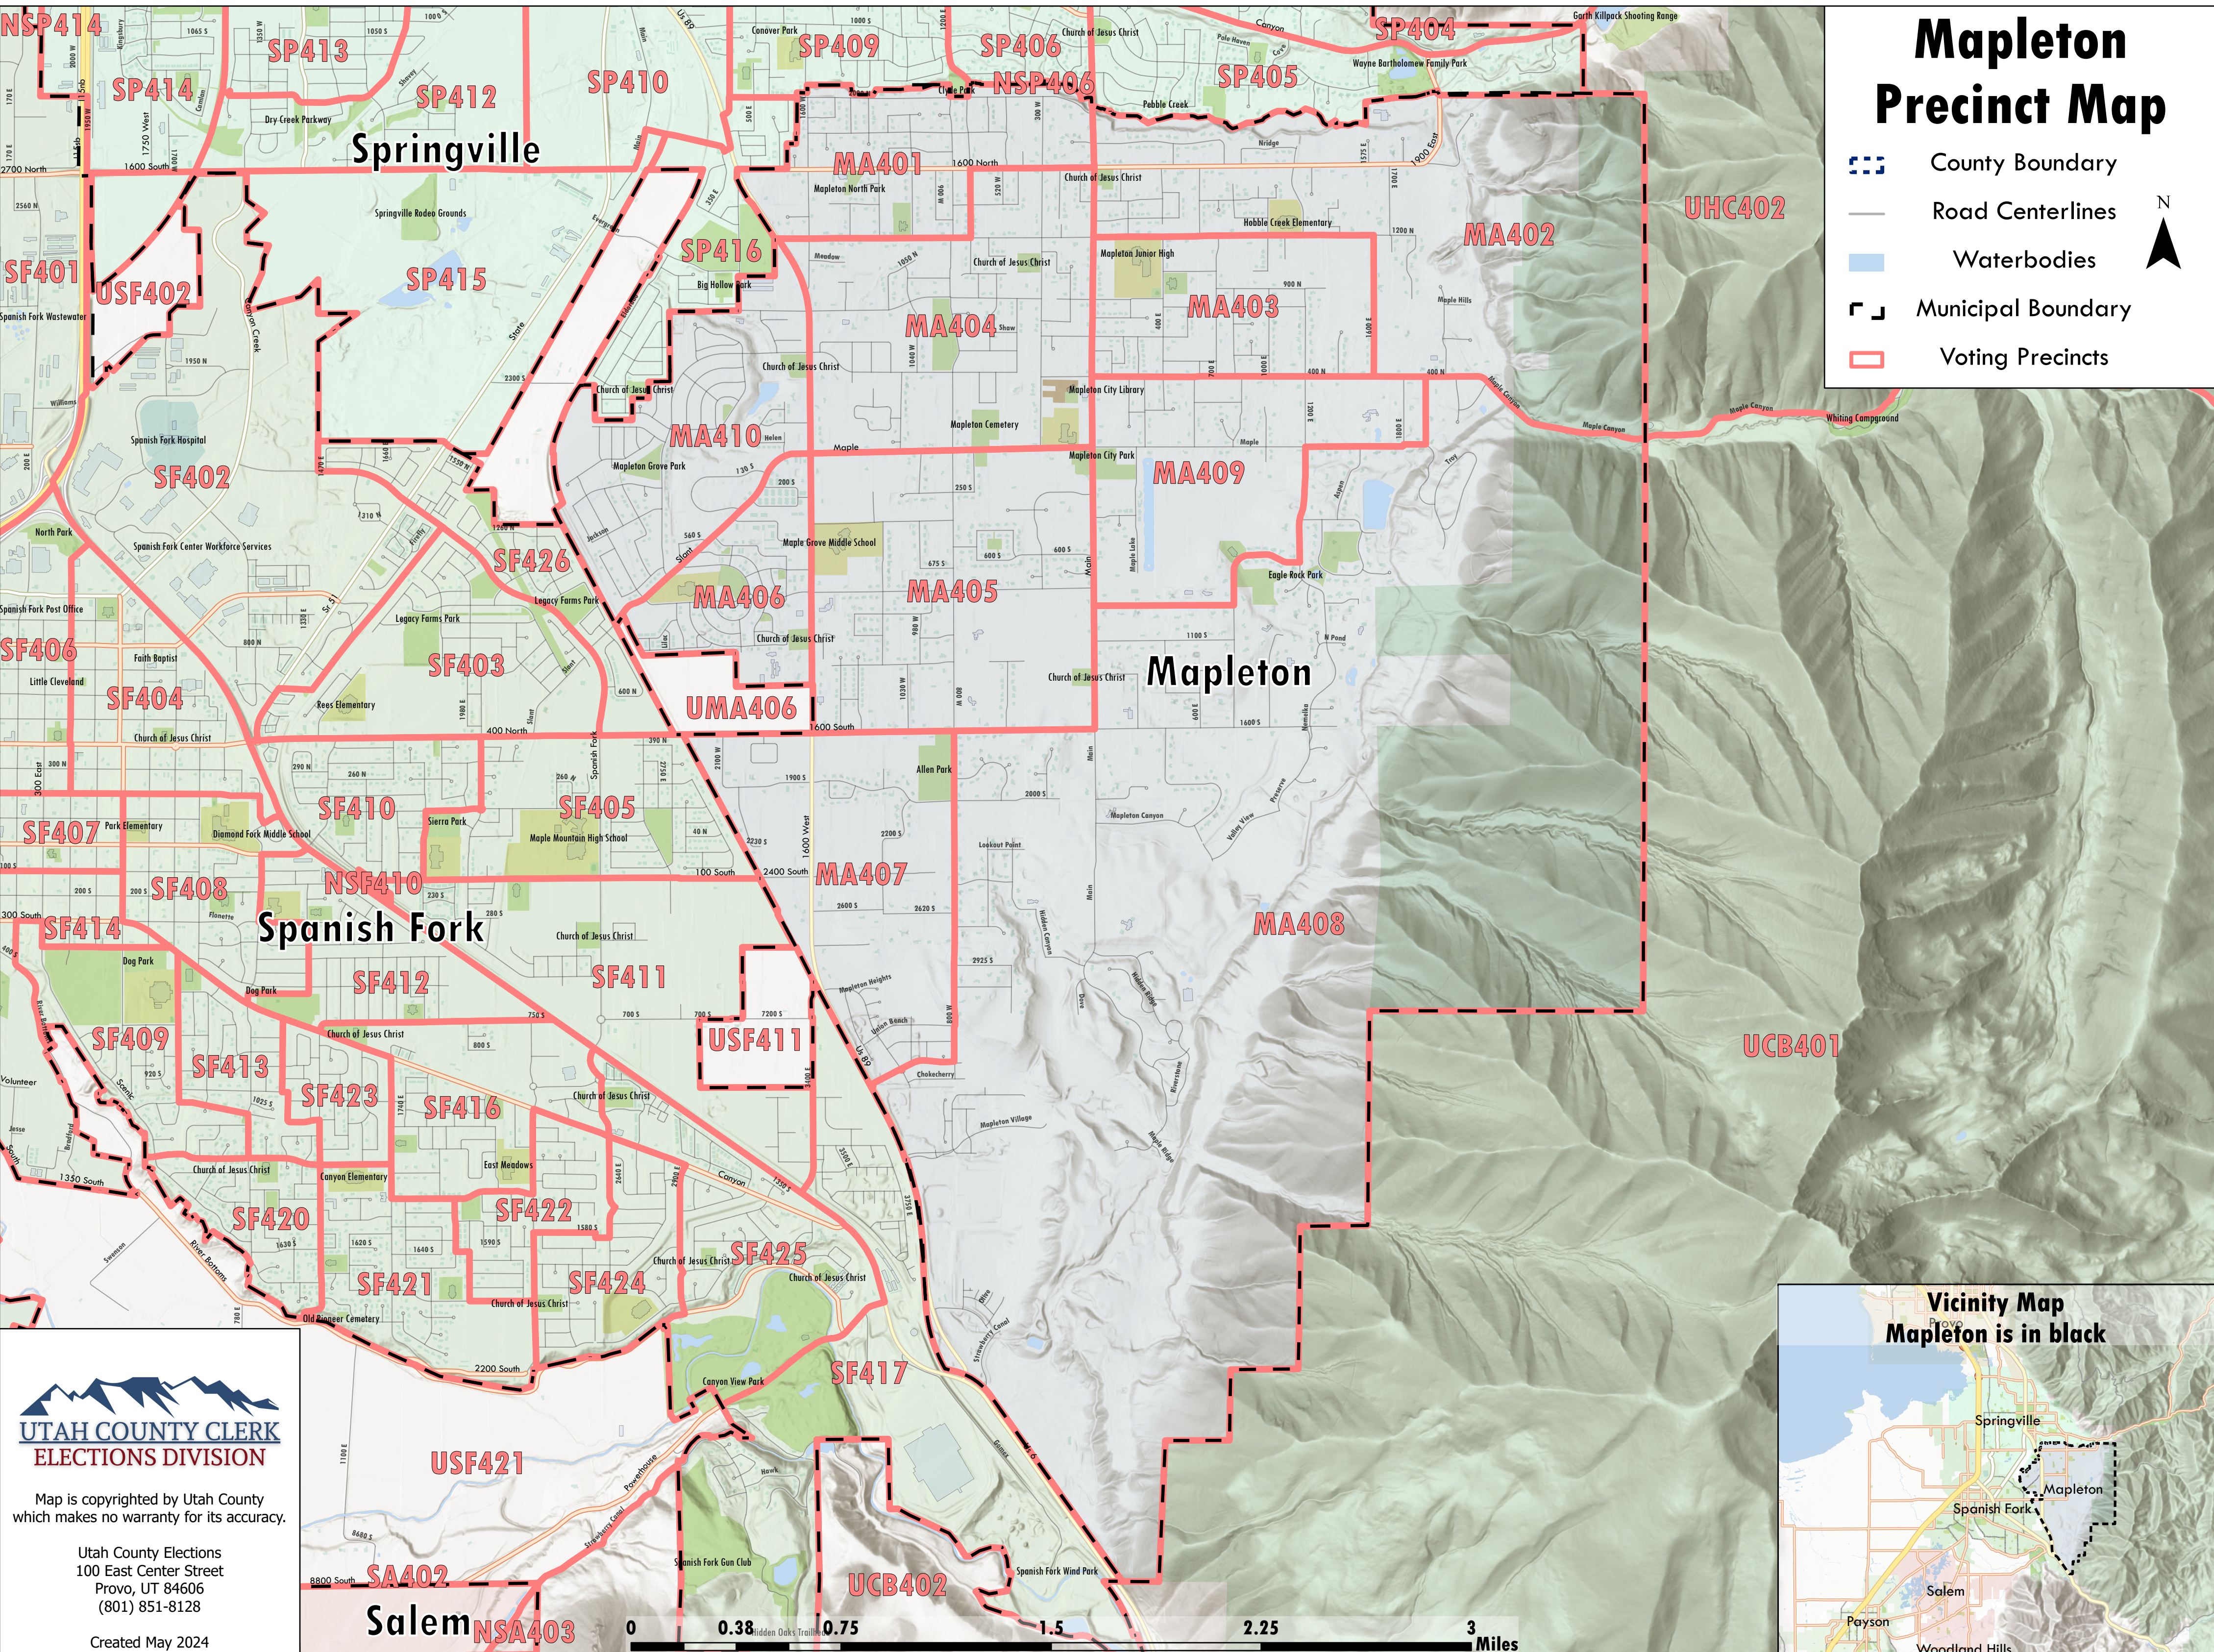

# Mapleton Precinct Map

-  County Boundary
-  Road Centerlines
-  Waterbodies
-  Municipal Boundary
-  Voting Precincts

Map is copyrighted by Utah County which makes no warranty for its accuracy.

Utah County Elections  
 100 East Center Street  
 Provo, UT 84606  
 (801) 851-8128

Created May 2024