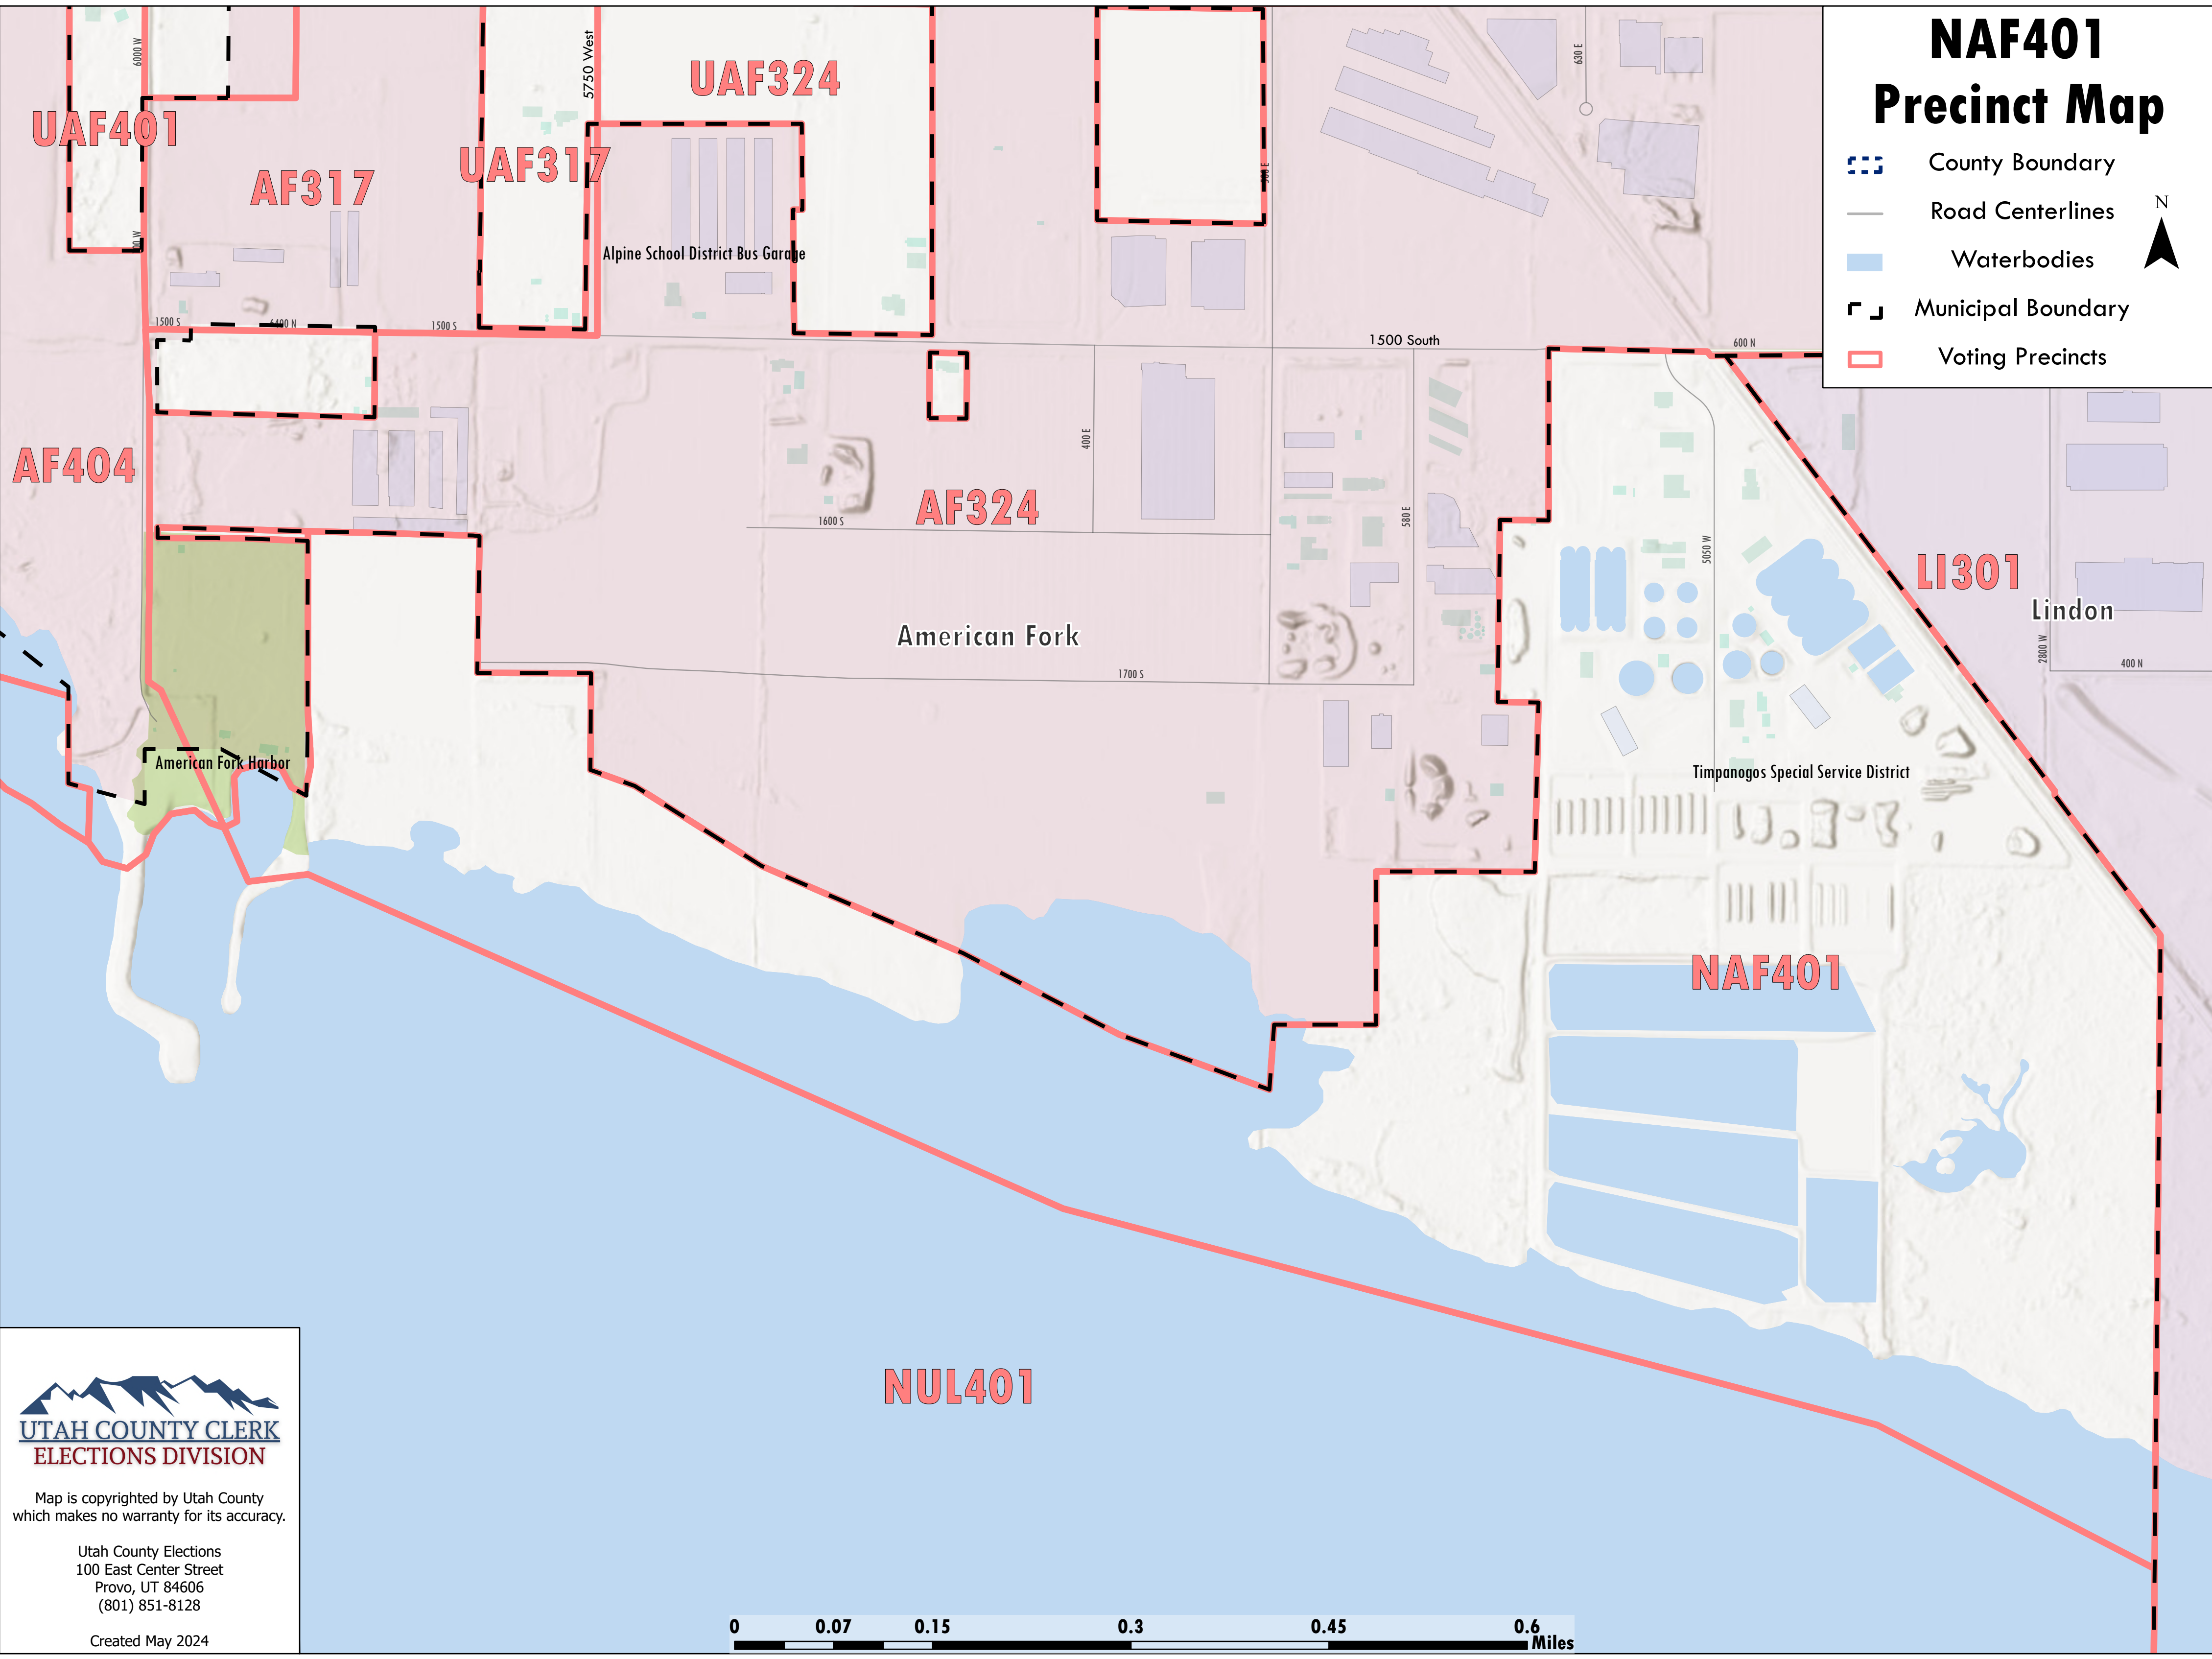

NAF401 Precinct Map

-  County Boundary
-  Road Centerlines
-  Waterbodies
-  Municipal Boundary
-  Voting Precincts

Map is copyrighted by Utah County which makes no warranty for its accuracy.

Utah County Elections
100 East Center Street
Provo, UT 84606
(801) 851-8128

Created May 2024