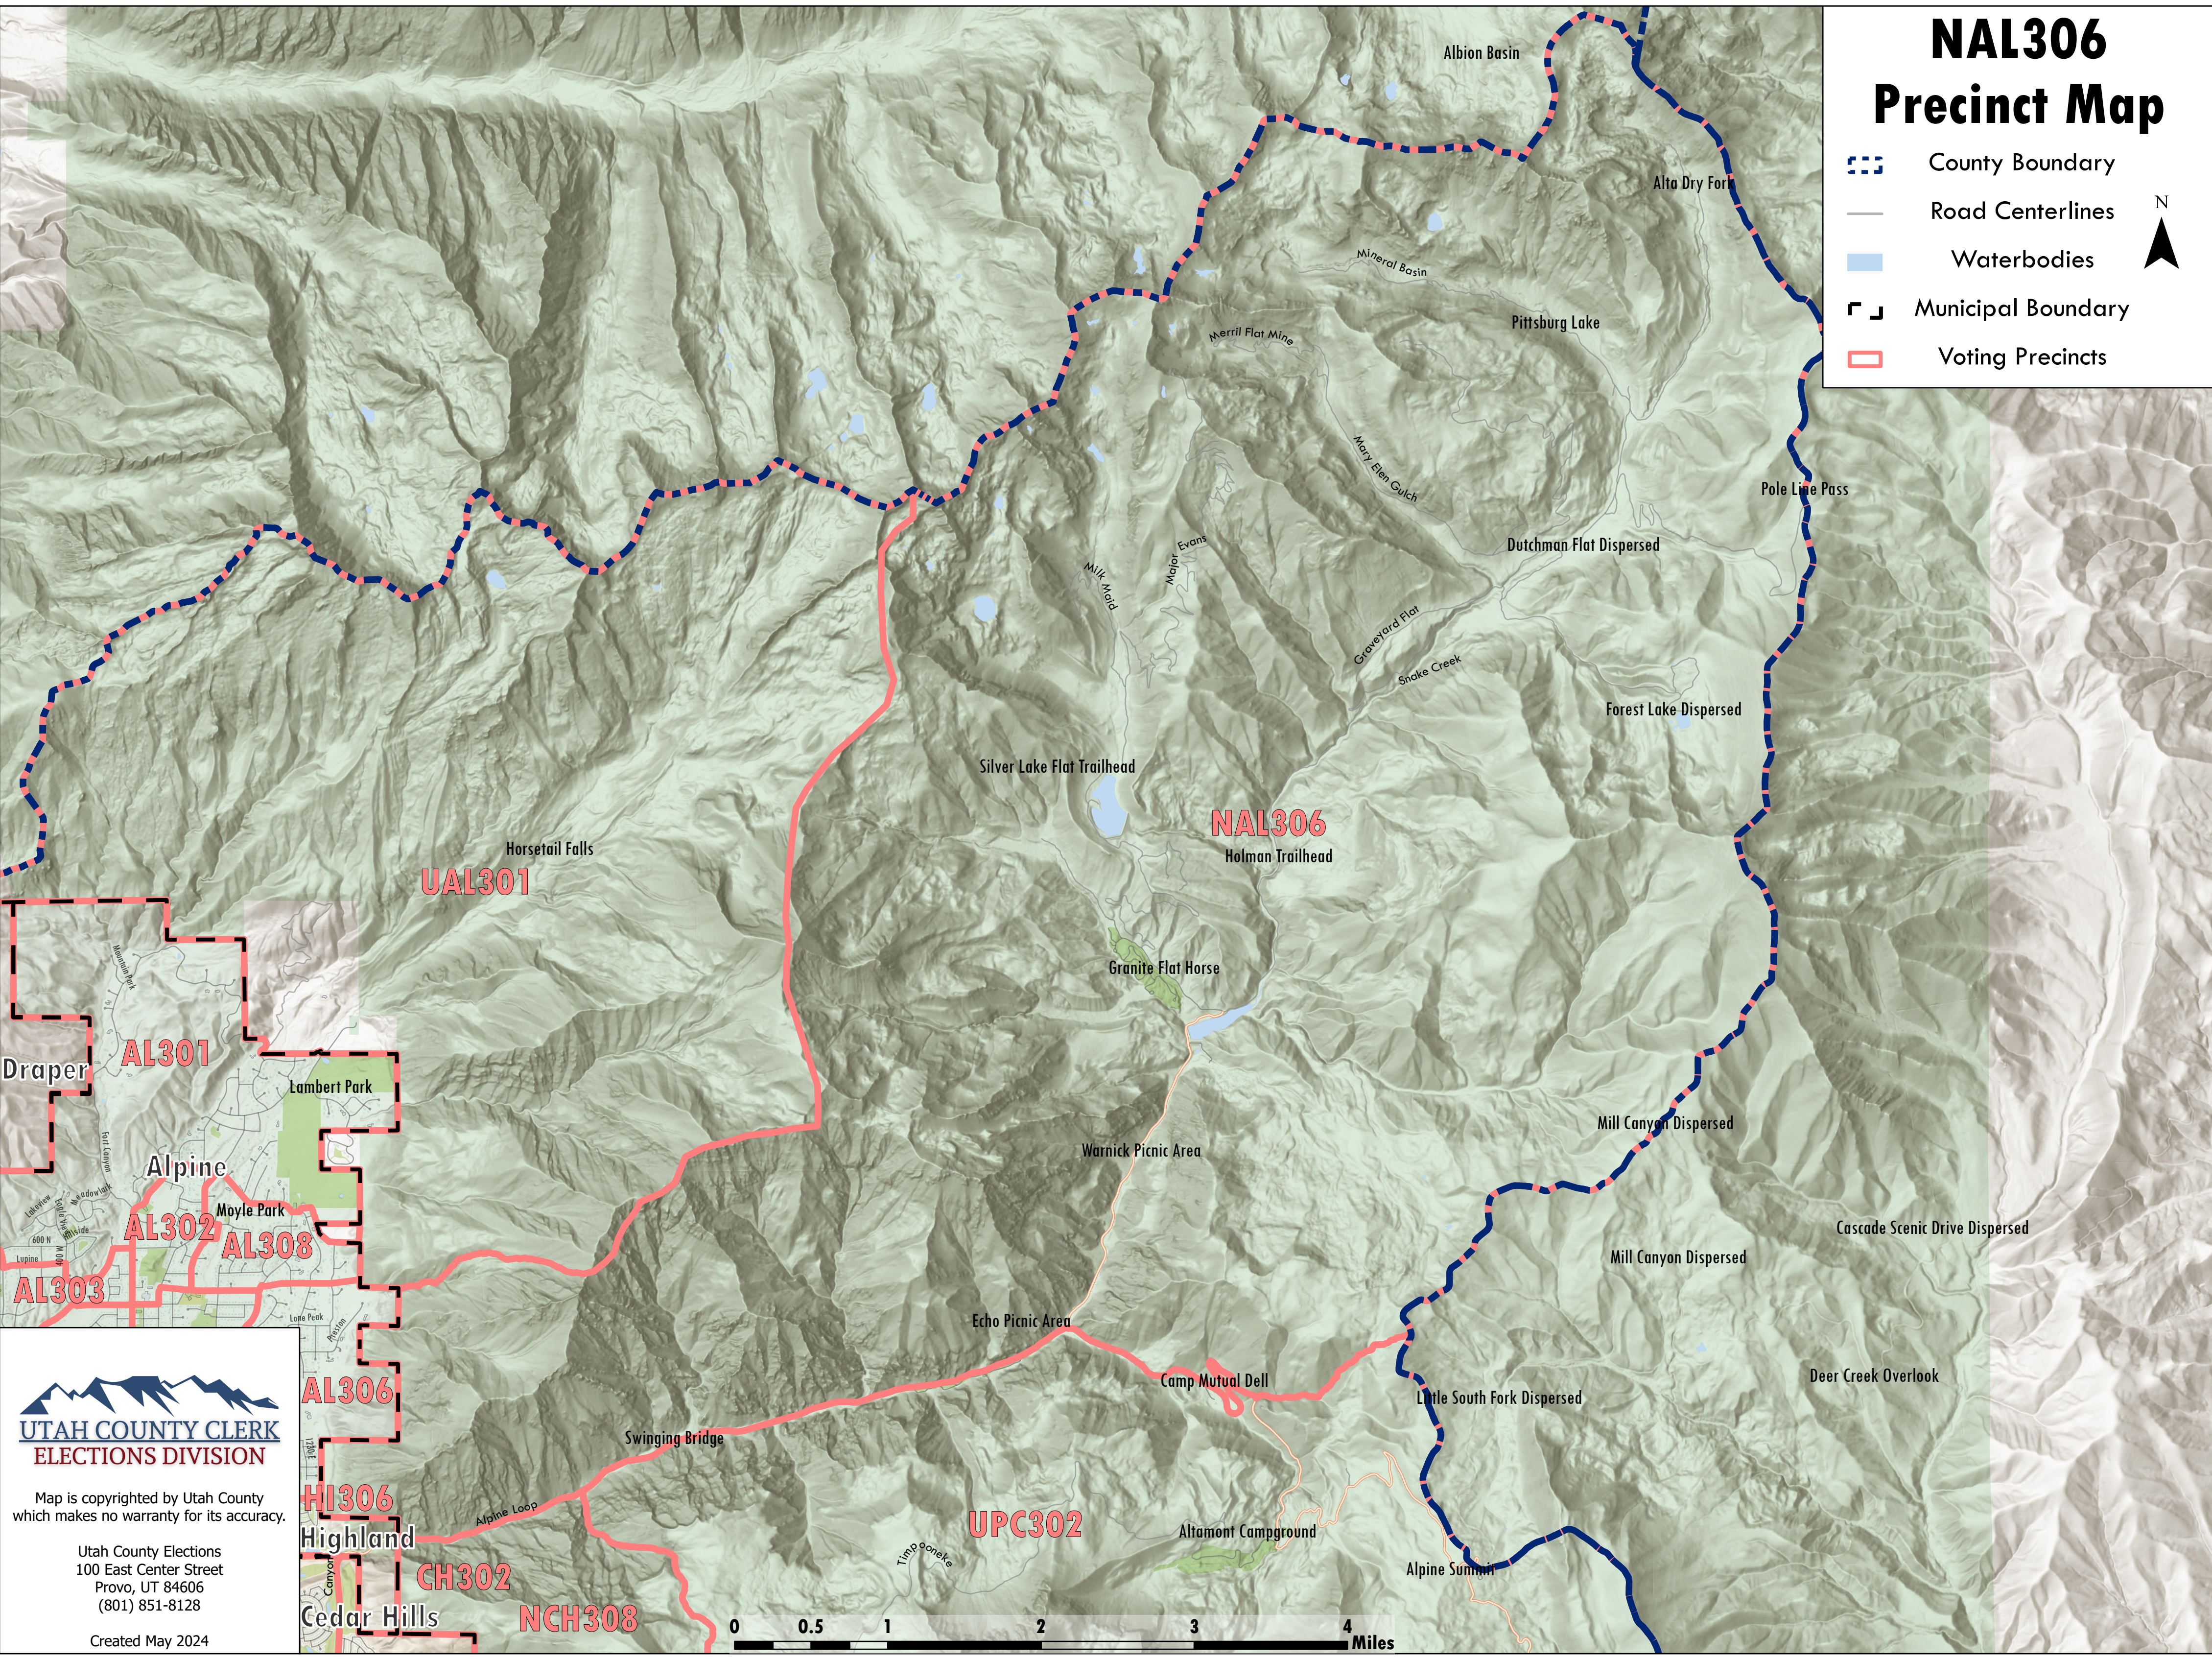

NAL306 Precinct Map

-  County Boundary
-  Road Centerlines
-  Waterbodies
-  Municipal Boundary
-  Voting Precincts

UTAH COUNTY CLERK
ELECTIONS DIVISION

Map is copyrighted by Utah County
which makes no warranty for its accuracy.

Utah County Elections
100 East Center Street
Provo, UT 84606
(801) 851-8128

Created May 2024