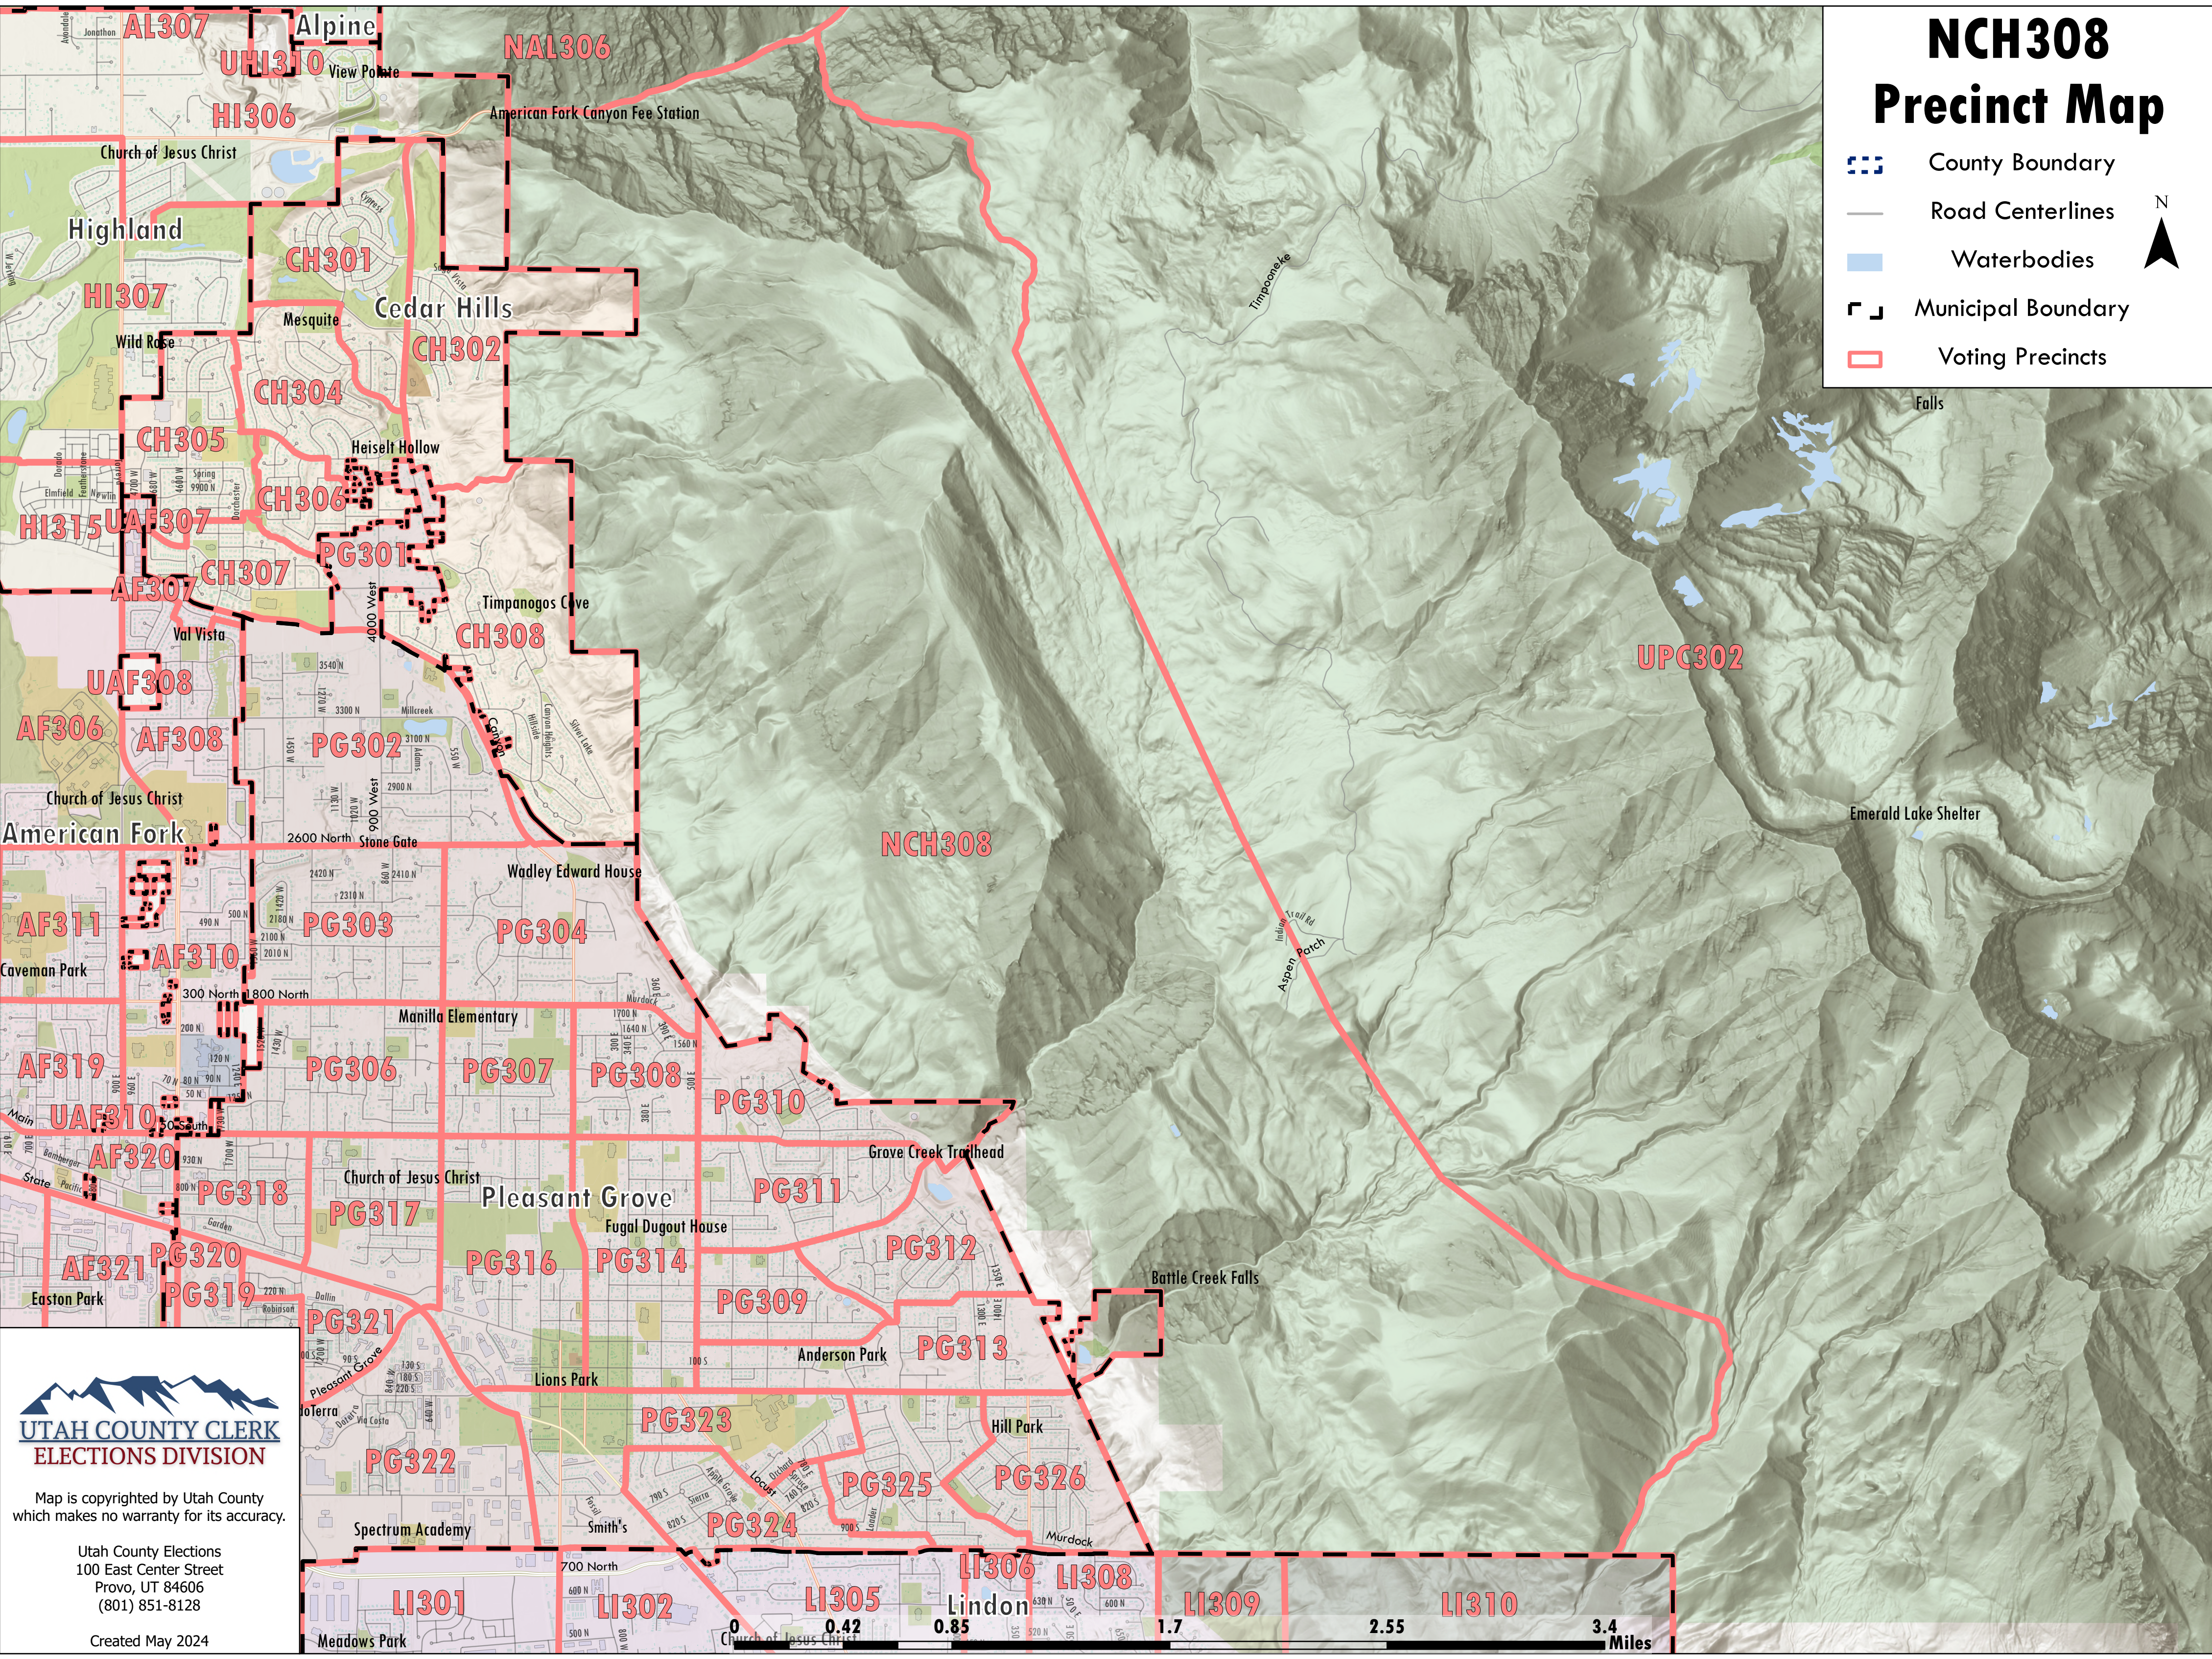

# NCH308 Precinct Map

-  County Boundary
-  Road Centerlines
-  Waterbodies
-  Municipal Boundary
-  Voting Precincts

**UTAH COUNTY CLERK**  
ELECTIONS DIVISION

Map is copyrighted by Utah County  
which makes no warranty for its accuracy.

Utah County Elections  
100 East Center Street  
Provo, UT 84606  
(801) 851-8128

Created May 2024