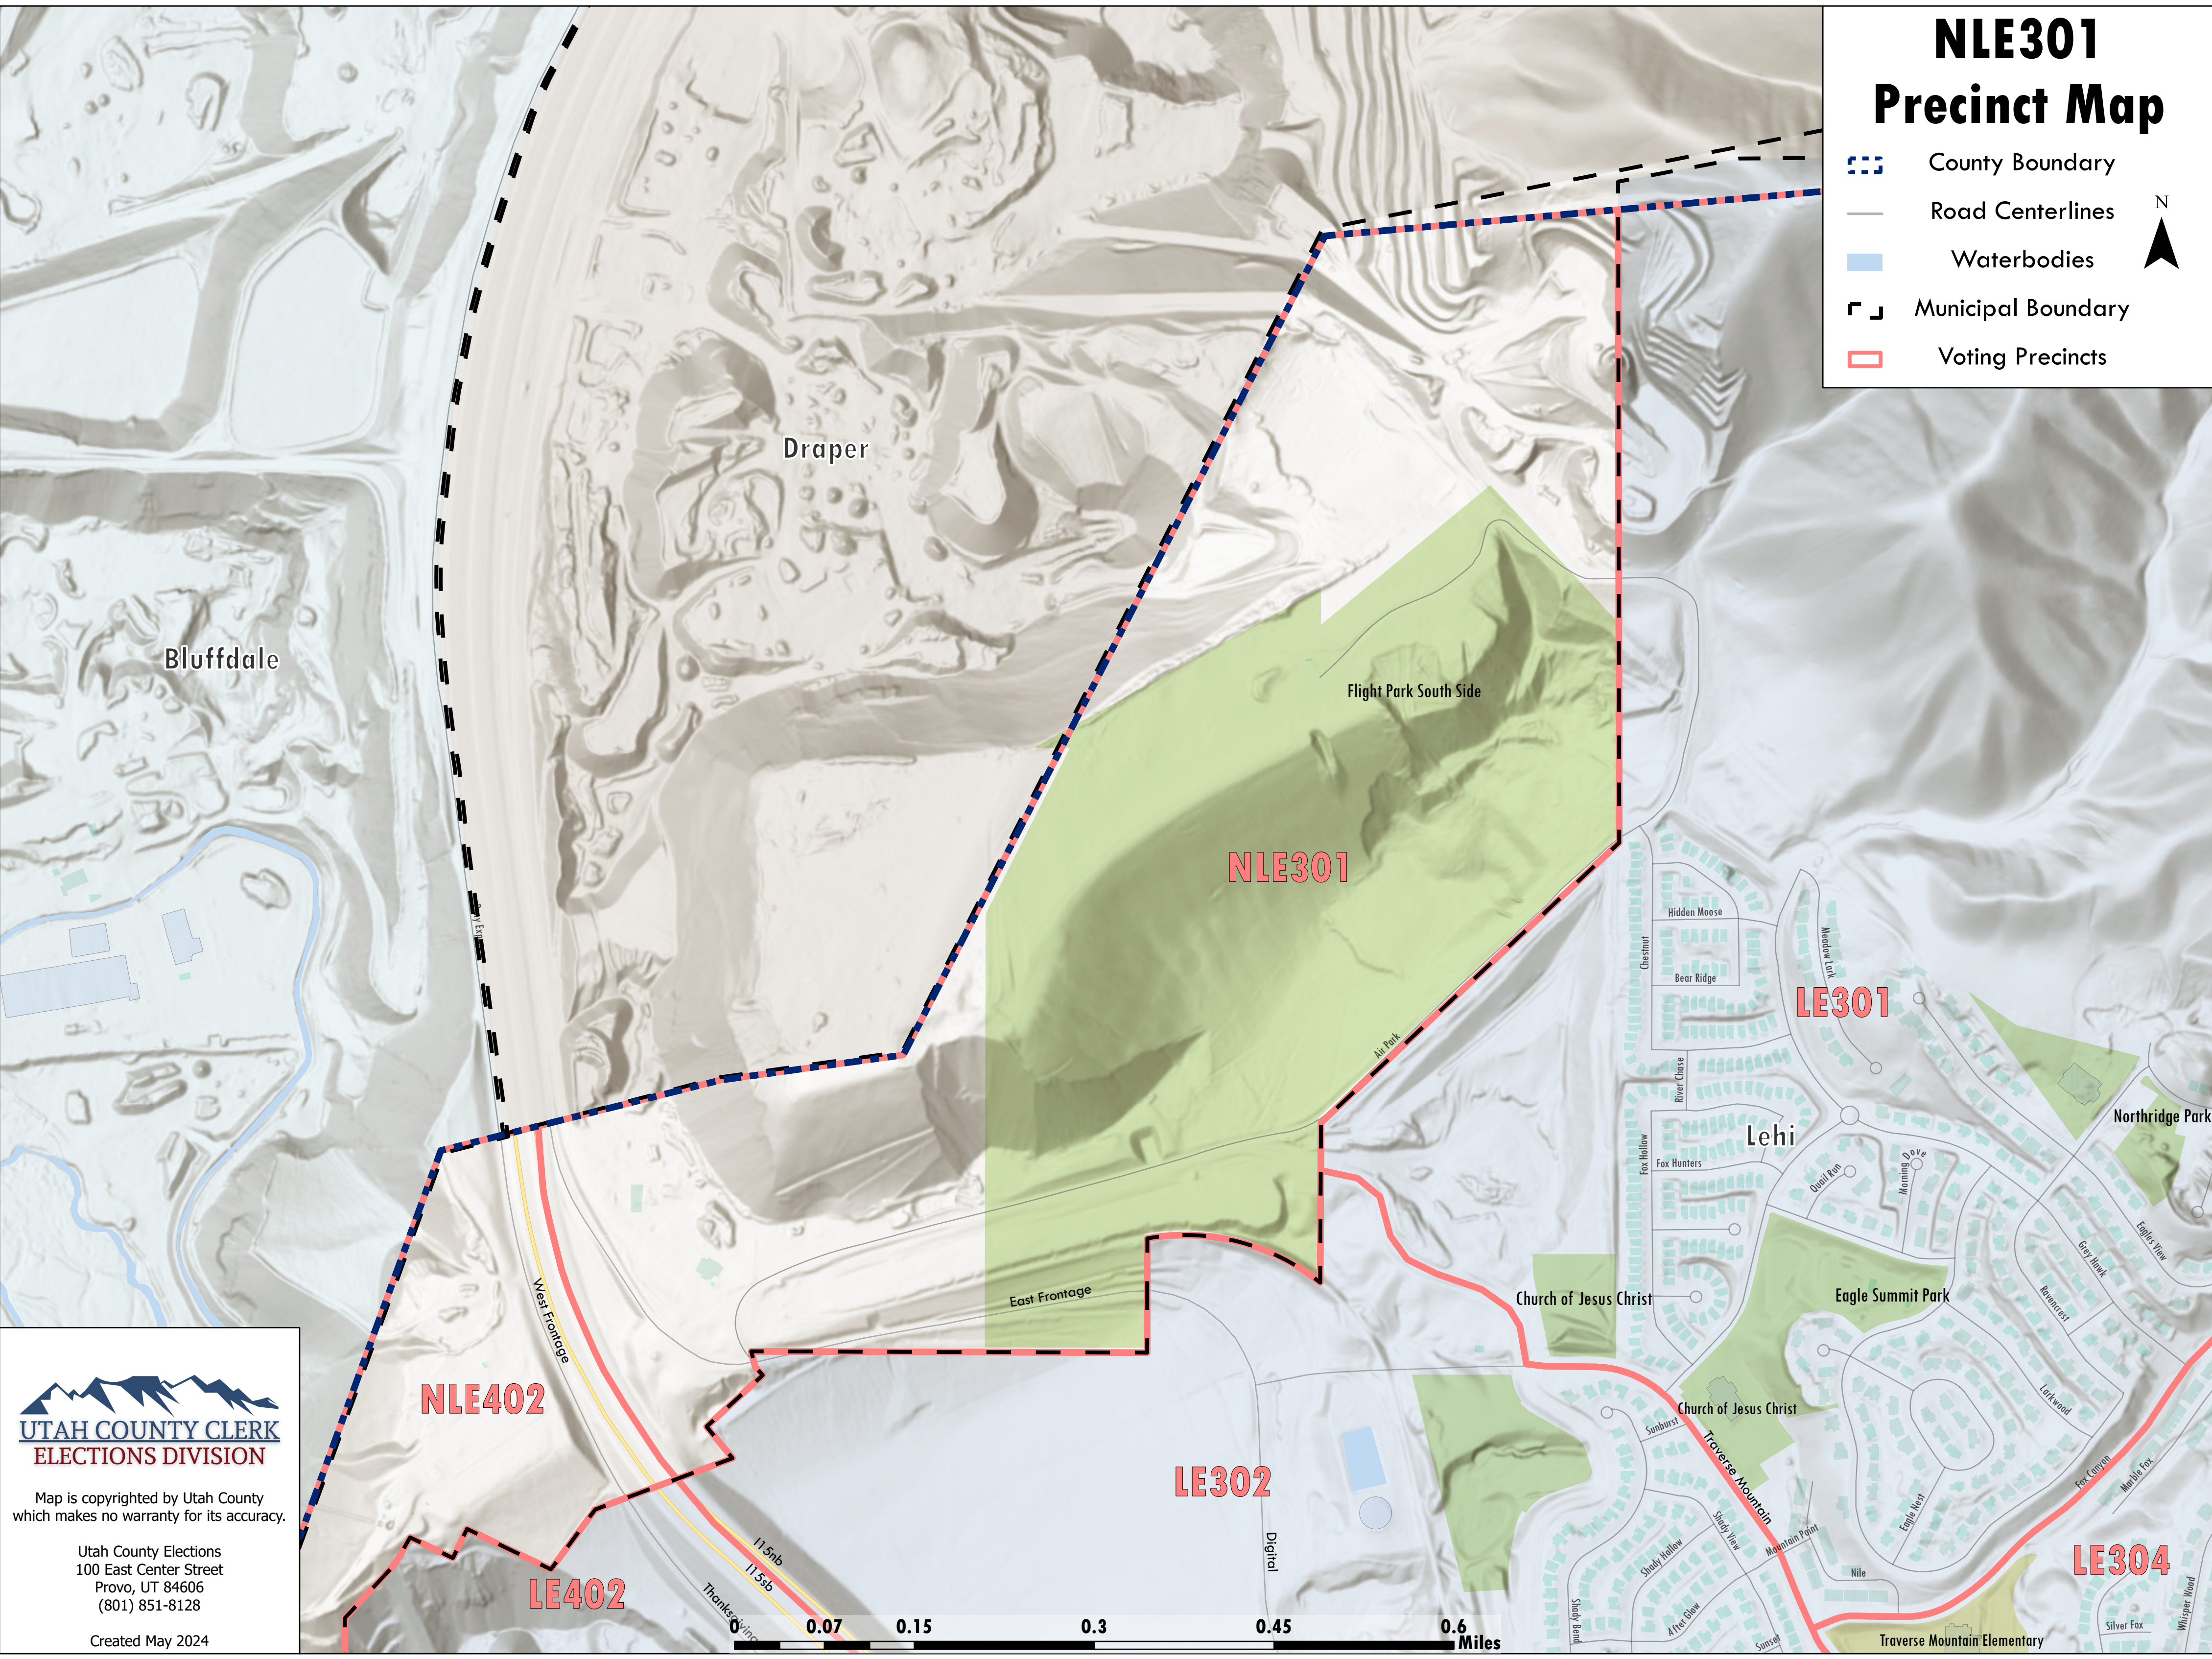

NLE301 Precinct Map

-  County Boundary
-  Road Centerlines
-  Waterbodies
-  Municipal Boundary
-  Voting Precincts

Map is copyrighted by Utah County which makes no warranty for its accuracy.

Utah County Elections
100 East Center Street
Provo, UT 84606
(801) 851-8128

Created May 2024