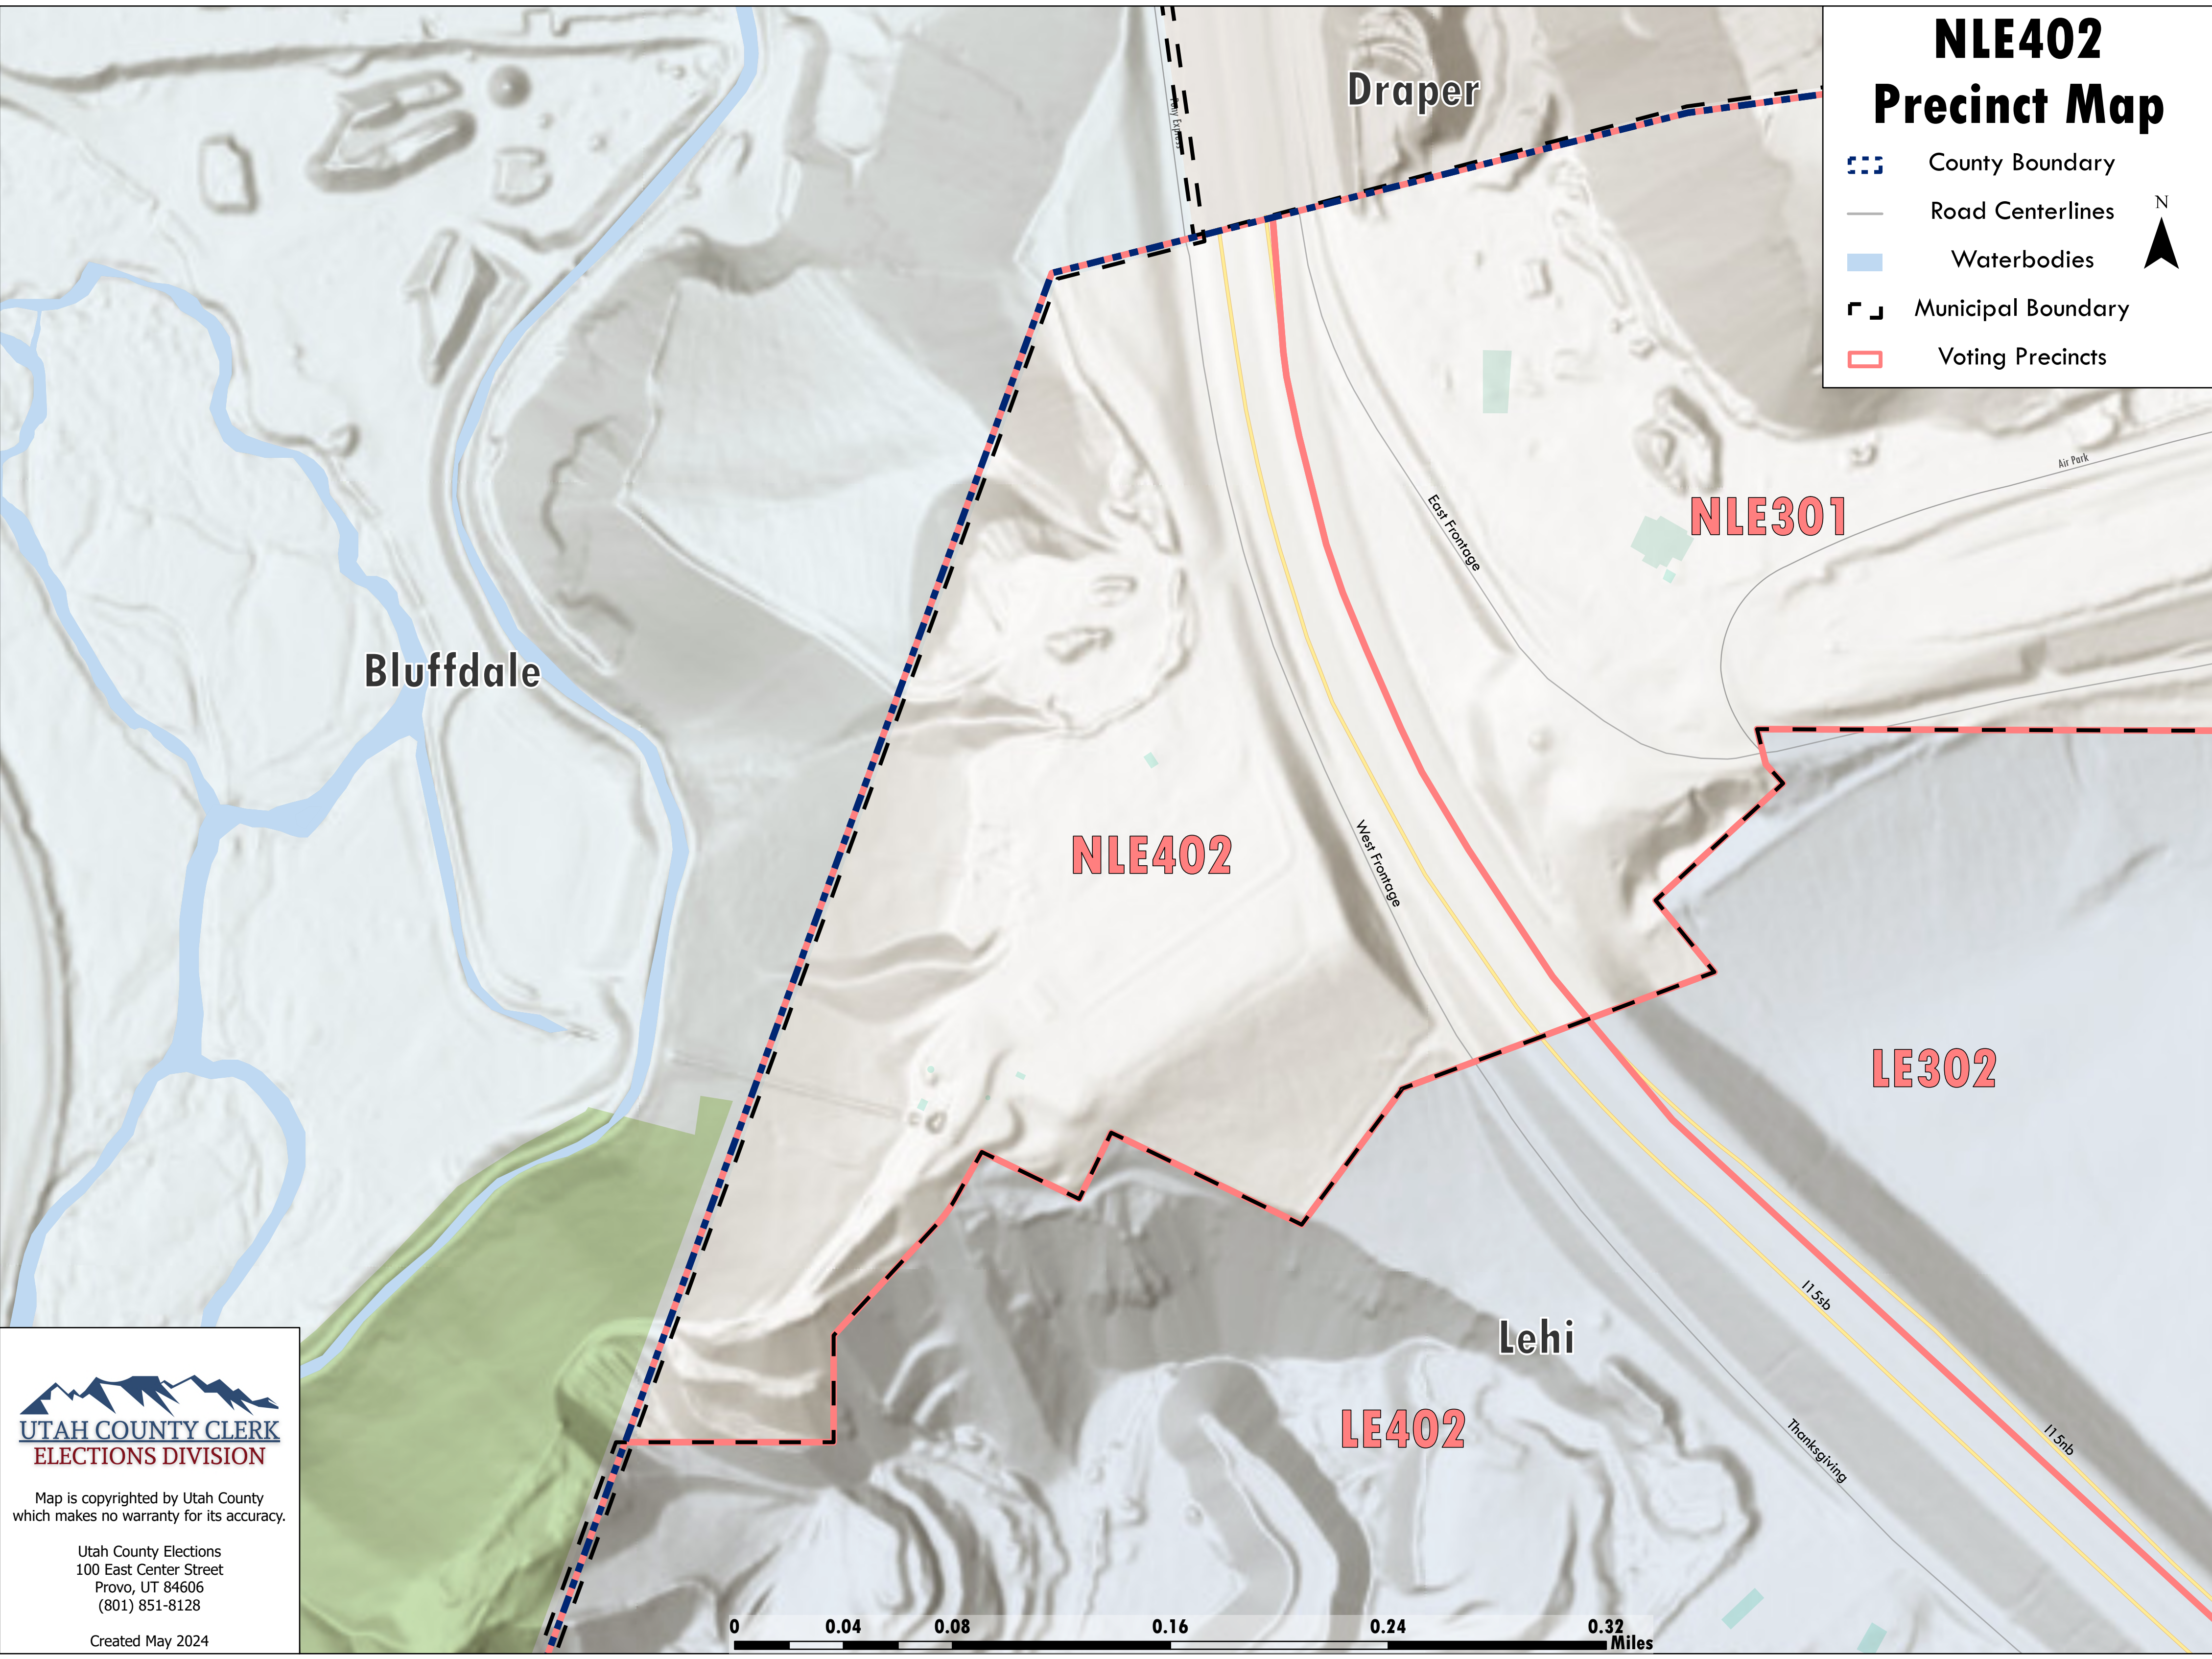

NLE402 Precinct Map

-  County Boundary
-  Road Centerlines
-  Waterbodies
-  Municipal Boundary
-  Voting Precincts

Map is copyrighted by Utah County which makes no warranty for its accuracy.

Utah County Elections
100 East Center Street
Provo, UT 84606
(801) 851-8128

Created May 2024