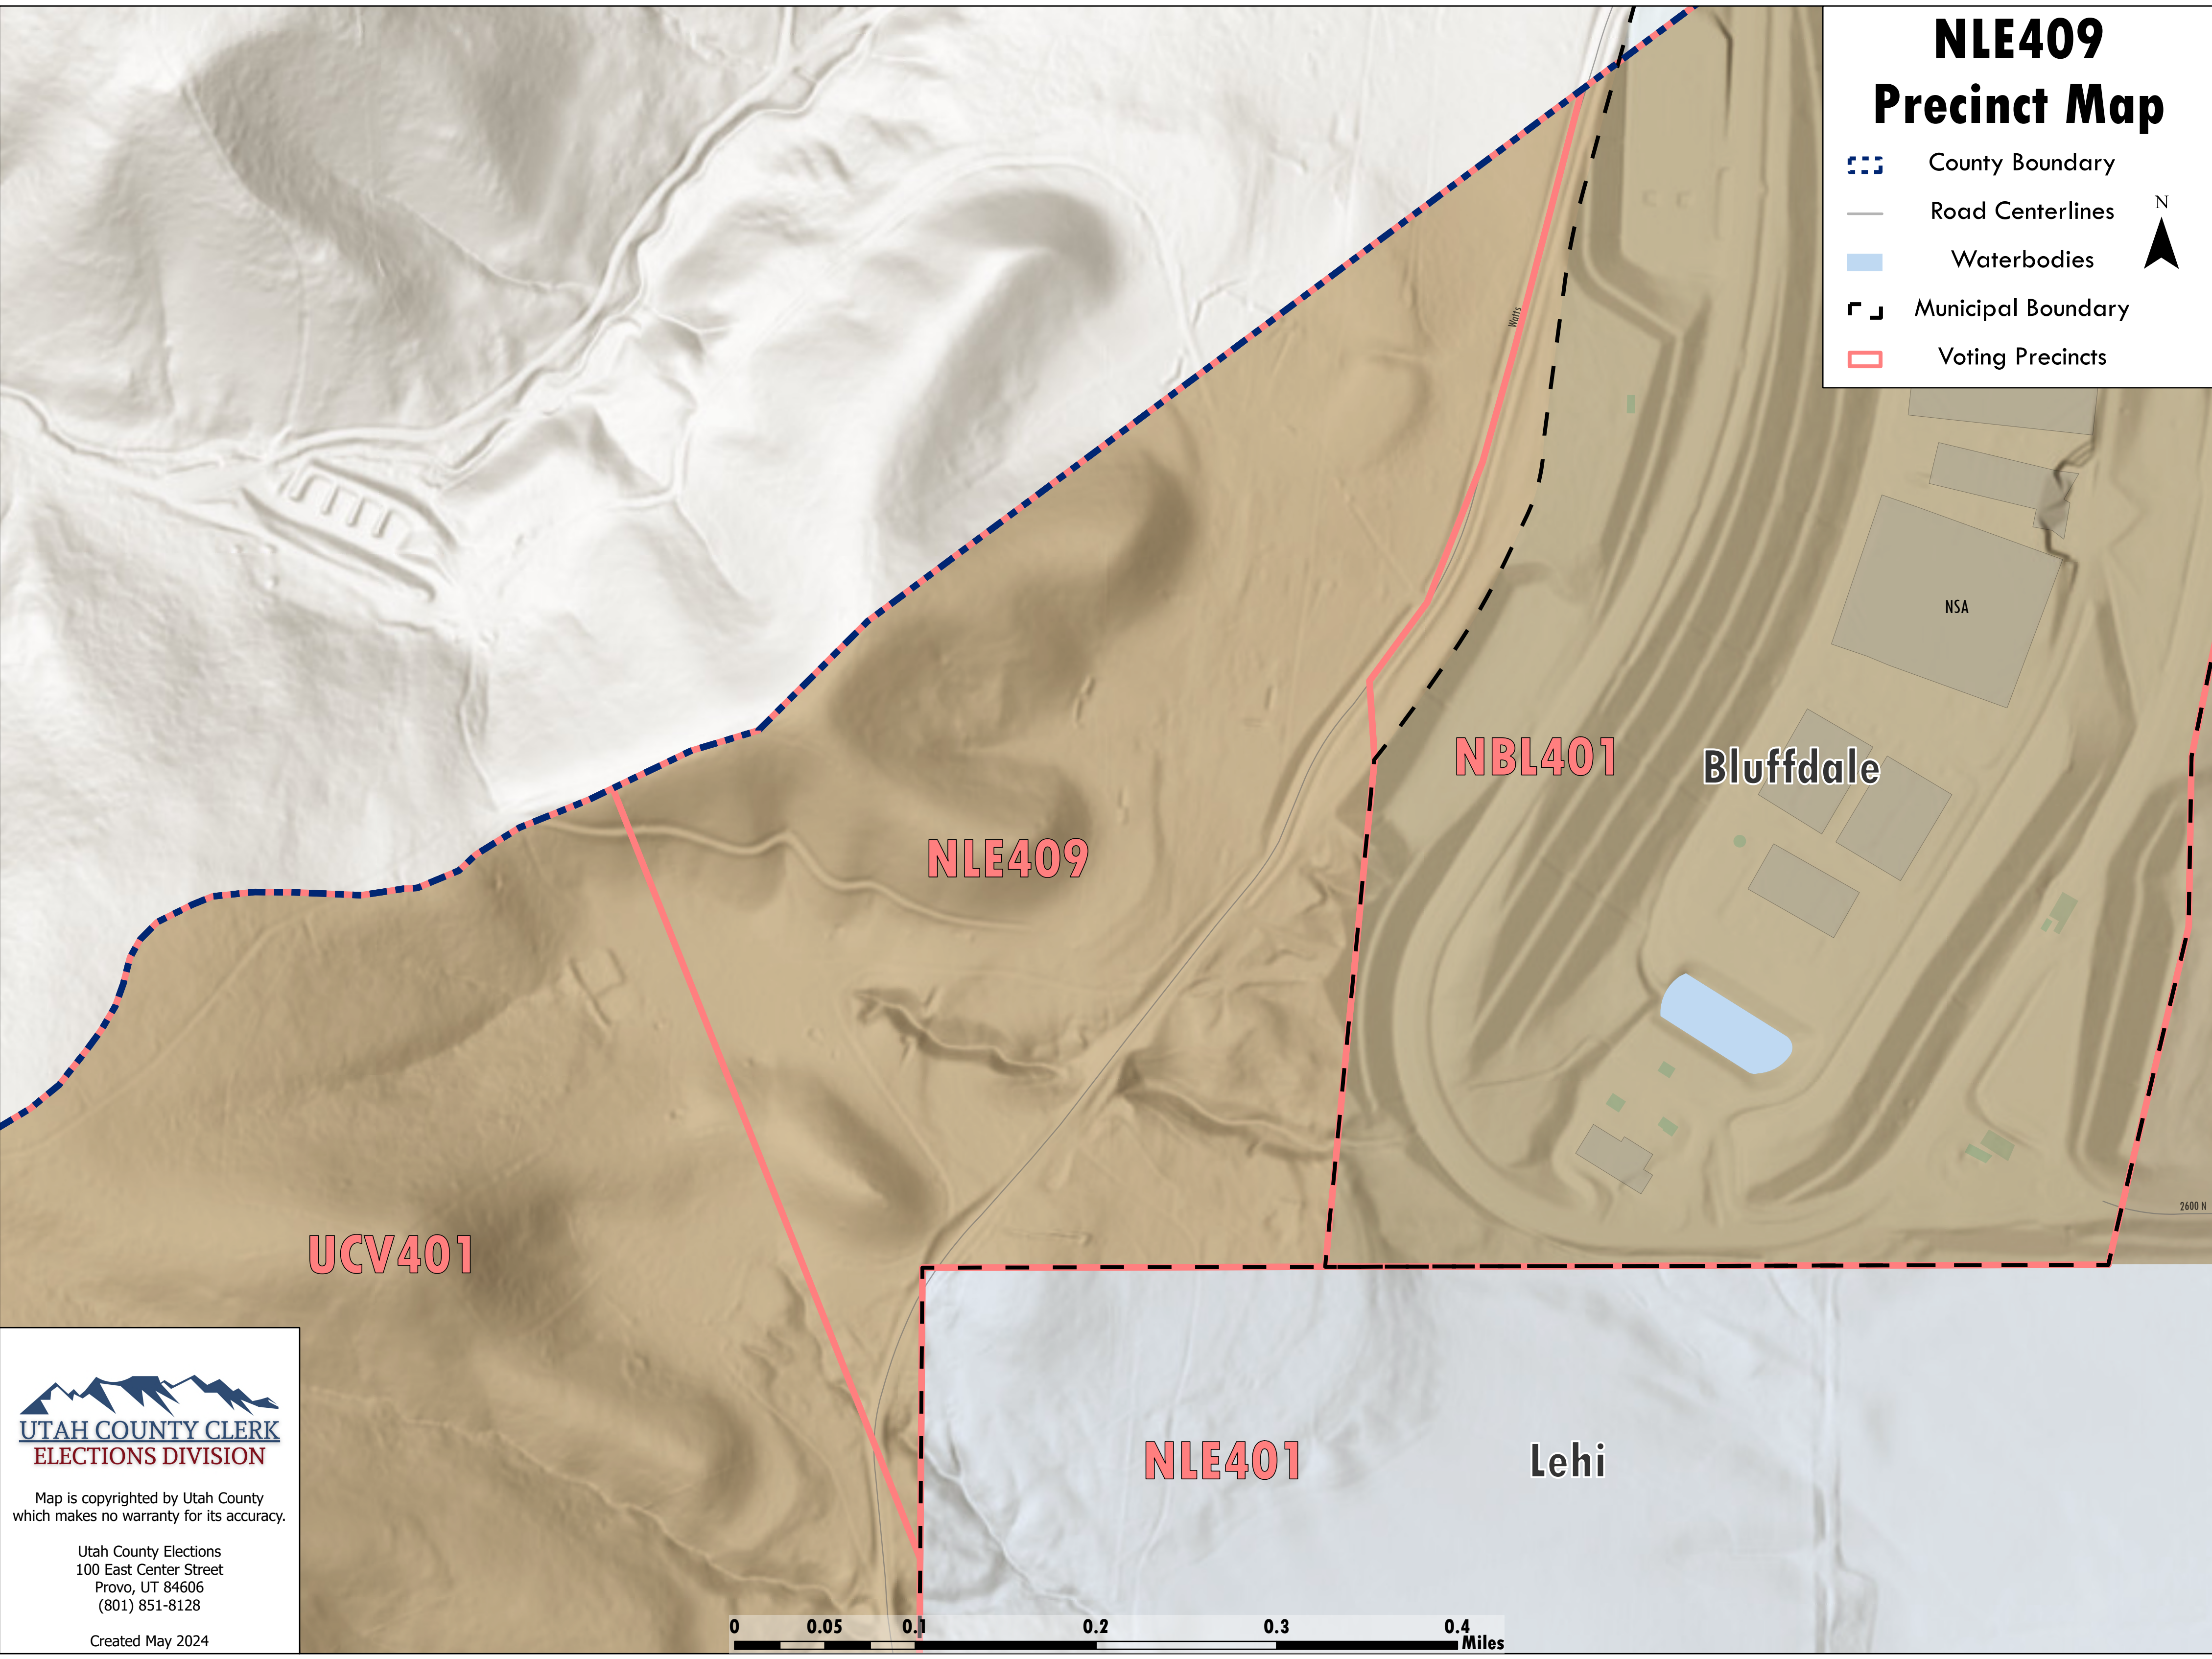

# NLE409 Precinct Map

-  County Boundary
-  Road Centerlines
-  Waterbodies
-  Municipal Boundary
-  Voting Precincts

Map is copyrighted by Utah County which makes no warranty for its accuracy.

Utah County Elections  
100 East Center Street  
Provo, UT 84606  
(801) 851-8128

Created May 2024