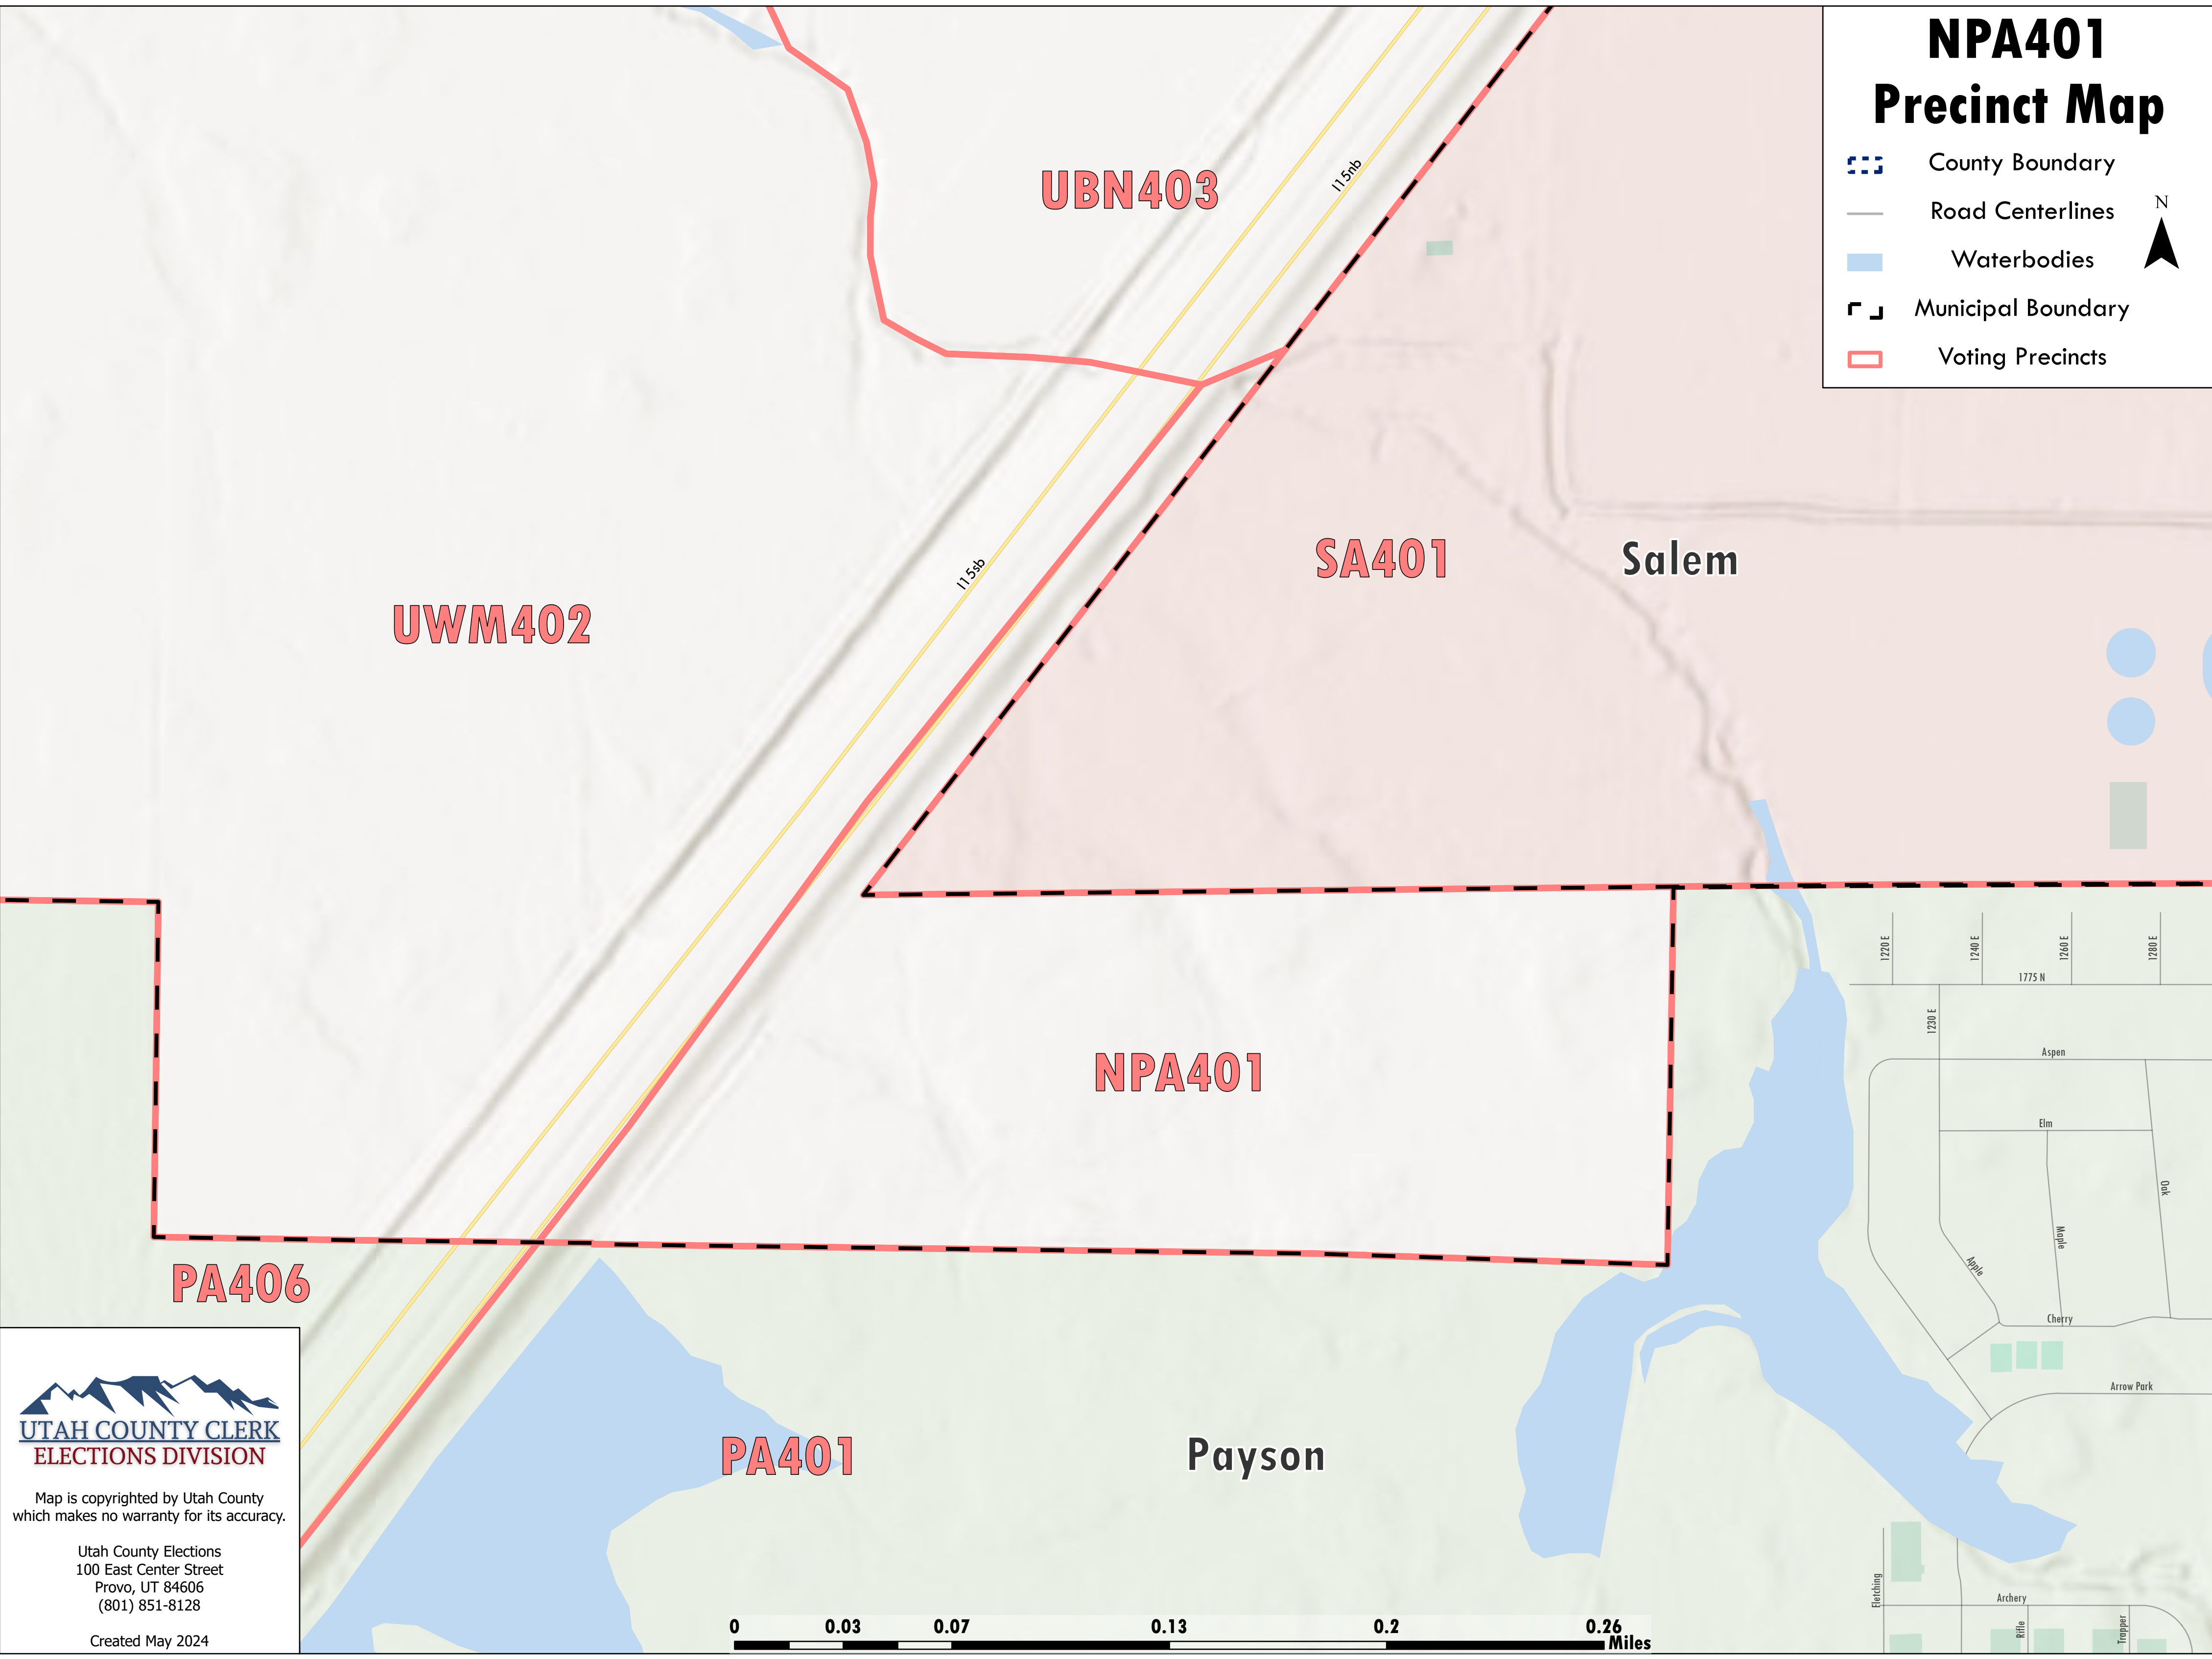

NPA401 Precinct Map

-  County Boundary
-  Road Centerlines
-  Waterbodies
-  Municipal Boundary
-  Voting Precincts

Map is copyrighted by Utah County which makes no warranty for its accuracy.

Utah County Elections
100 East Center Street
Provo, UT 84606
(801) 851-8128

Created May 2024